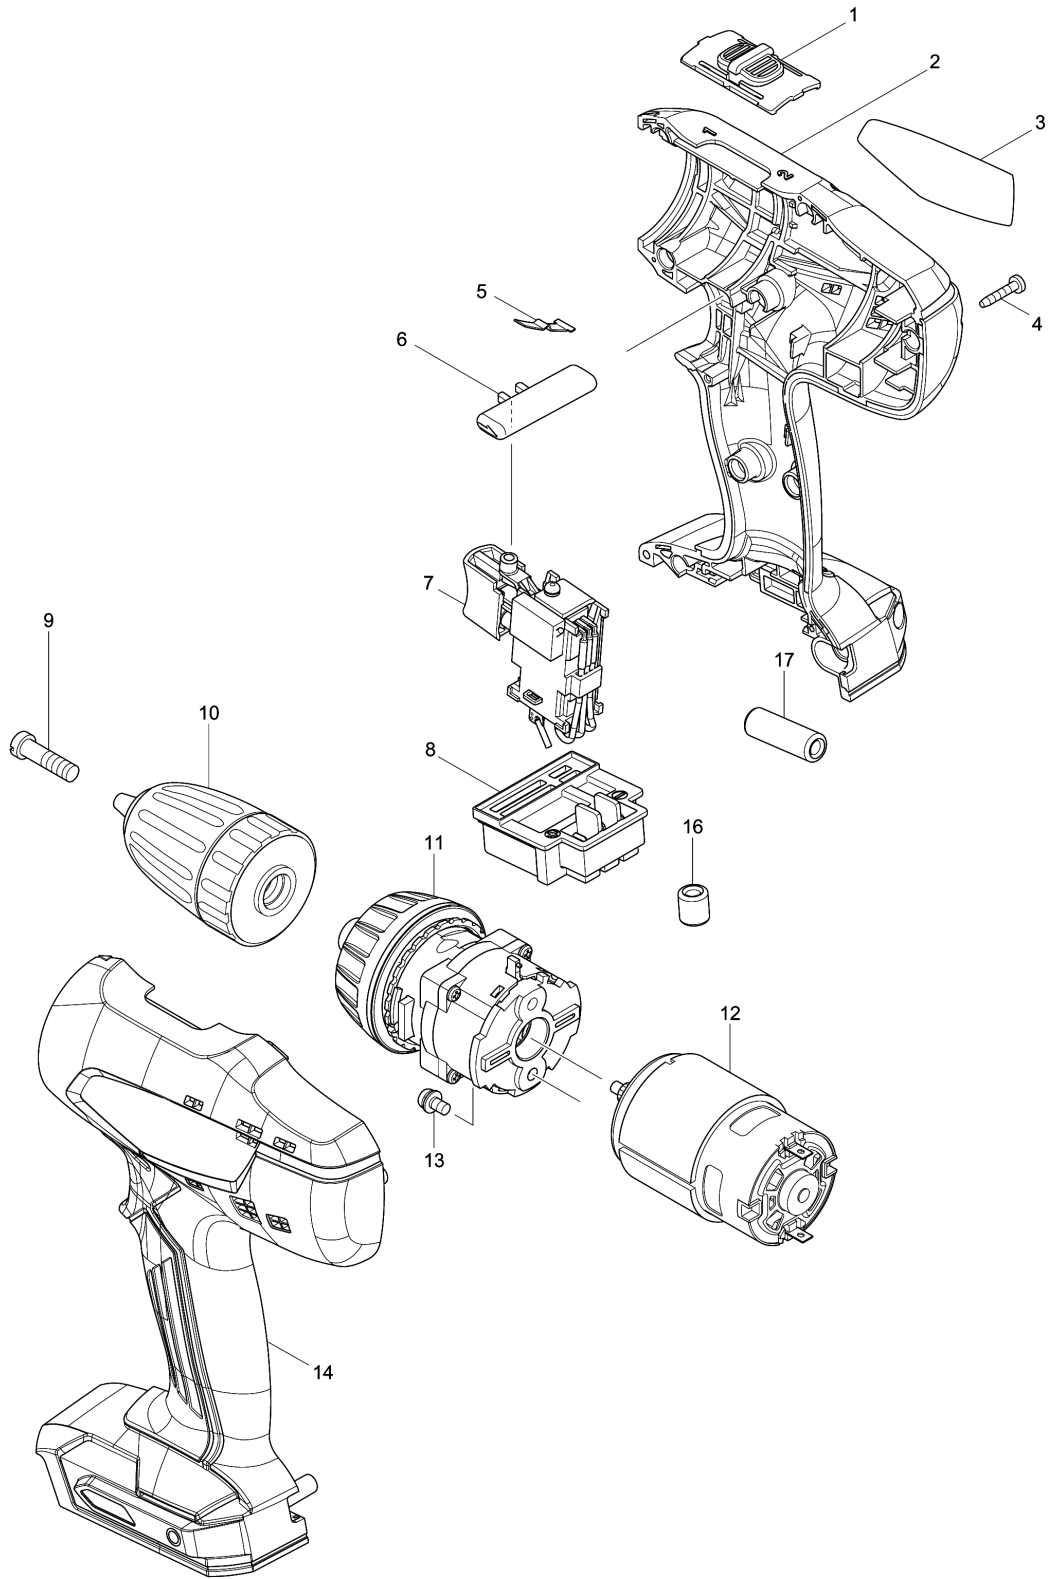

Model No.M6301D CORDLESS DRIVER DRILL

Model No.M6301D CORDLESS DRIVER DRILL

Item	Parts No.	Description	I/C	Qty	New/Old	Opt. 1	Opt. 2	Note
001	125927-4	SPEED CHANGE LEVER ASS'Y		1				
C10	231433-0	COMPRESSION SPRING 4		2				
002	183G21-0	HOUSING SET		1				
C10	252126-6	HEX. LOCK NUT M4-7		2				
D10		INC. 14						
003	852D03-2	M6301D NAME PLATE		1				
004	266429-2	TAPPING SCREW 3X16		9				
005	232182-2	LEAF SPRING		1				
006	452399-3	F/R CHANGE LEVER		1				
007	638861-4	SWITCH UNIT		1				
D10		INC. 16,17						
008	643862-9	TERMINAL		1				
009	251468-5	- FLAT HEAD SCREW M6X22		1				
010	763182-6	KEYLESS DRILL CHUCK 13		1				
011	140798-8	GEAR ASSEMBLY		1				
012	629834-8	DC MOTOR		1				
013	911108-4	PAN HEAD SCREW M4X8		2				
014	183G21-0	HOUSING SET		1				
C10	252126-6	HEX. LOCK NUT M4-7		2				
D10		INC. 2						
016	688164-6	LINE FILTER		1				
017	688165-4	LINE FILTER		1				
A01	821694-6	PLASTIC CARRYING CASE		1				
C10	452143-8	SHAFT		2				
C20	452432-1	SLIDE LATCH		2				
C30	806G57-9	MAKITA MT LOGO LABEL		1				
A02	812M52-5	M6301DWE PLASTIC CASE LABEL		2				
A03-1	198186-3	BATTERY BL1815G SET		2				
A04	***DC18WA	DC18WA BATTERY CHARGER		1				
A05	452652-7	BATTERY COVER		1				

Please order the parts with part number.

Print Date 31/3/2020