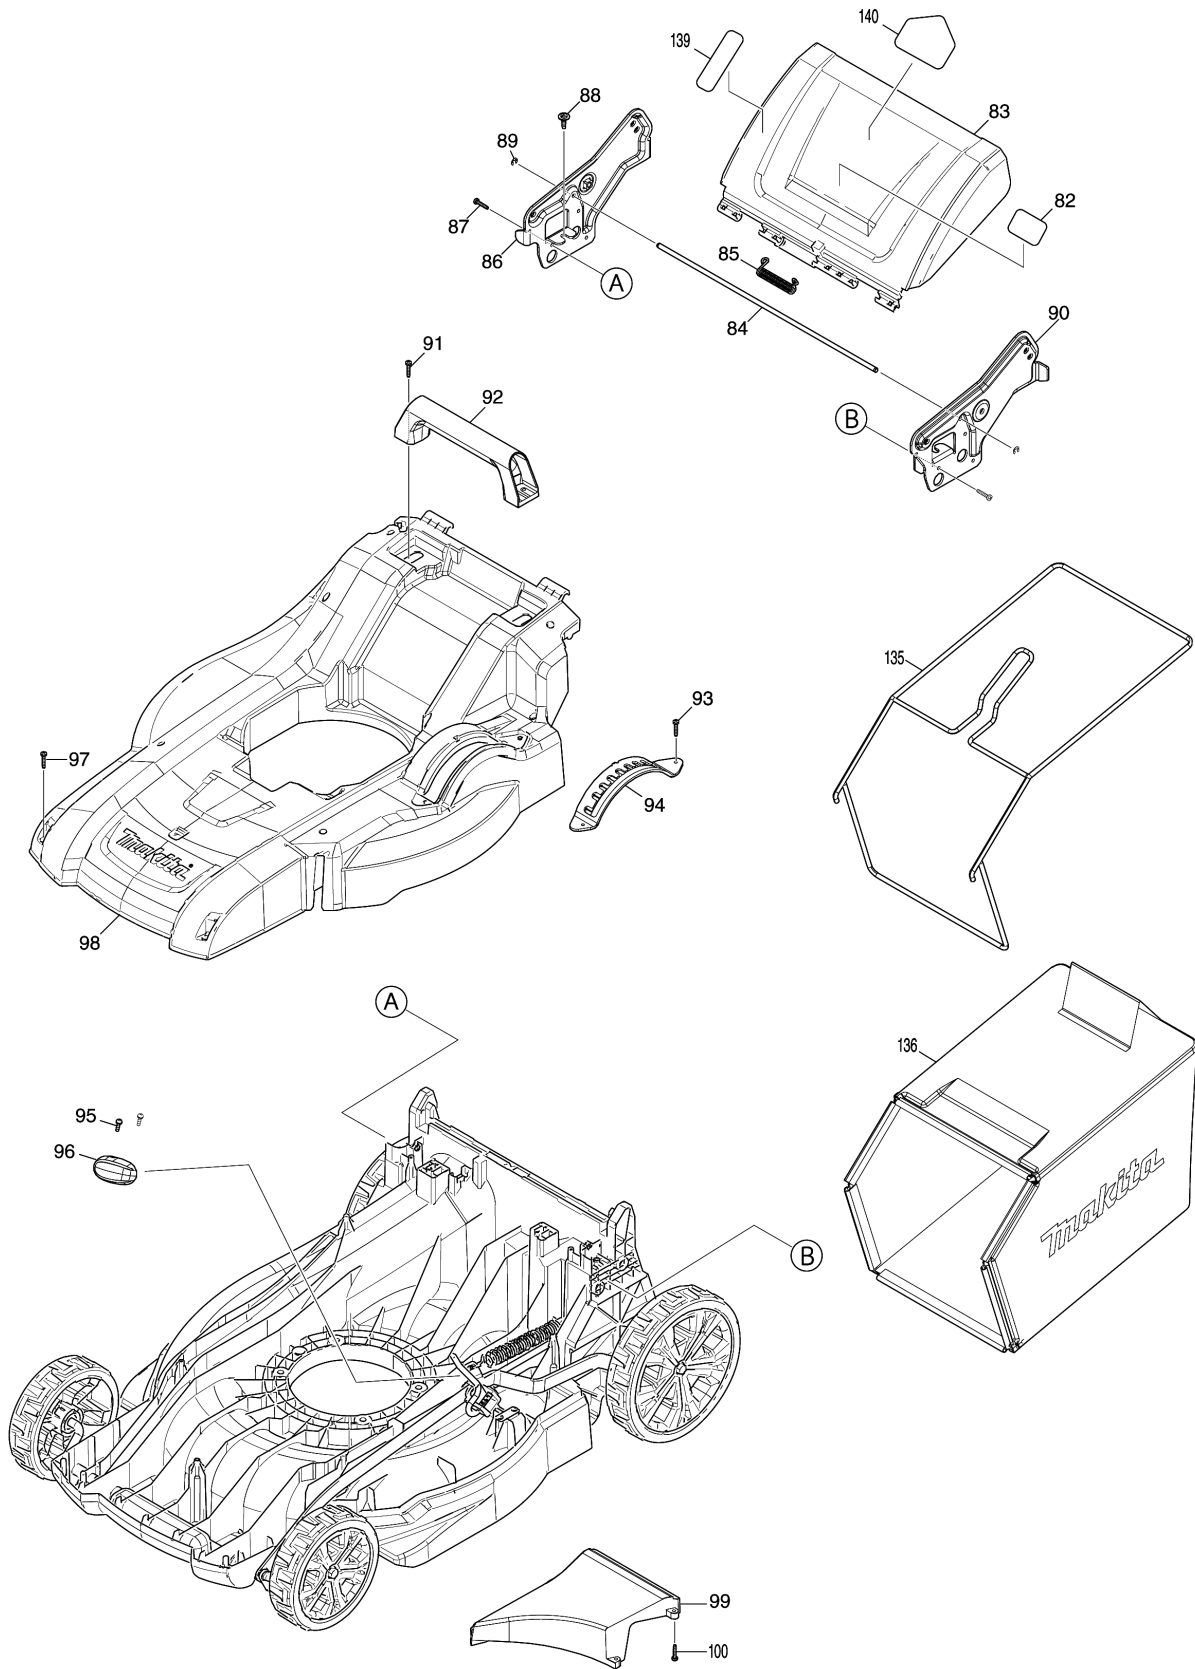

Model No.LM002J 530MM CORDLESS LAWN MOWER