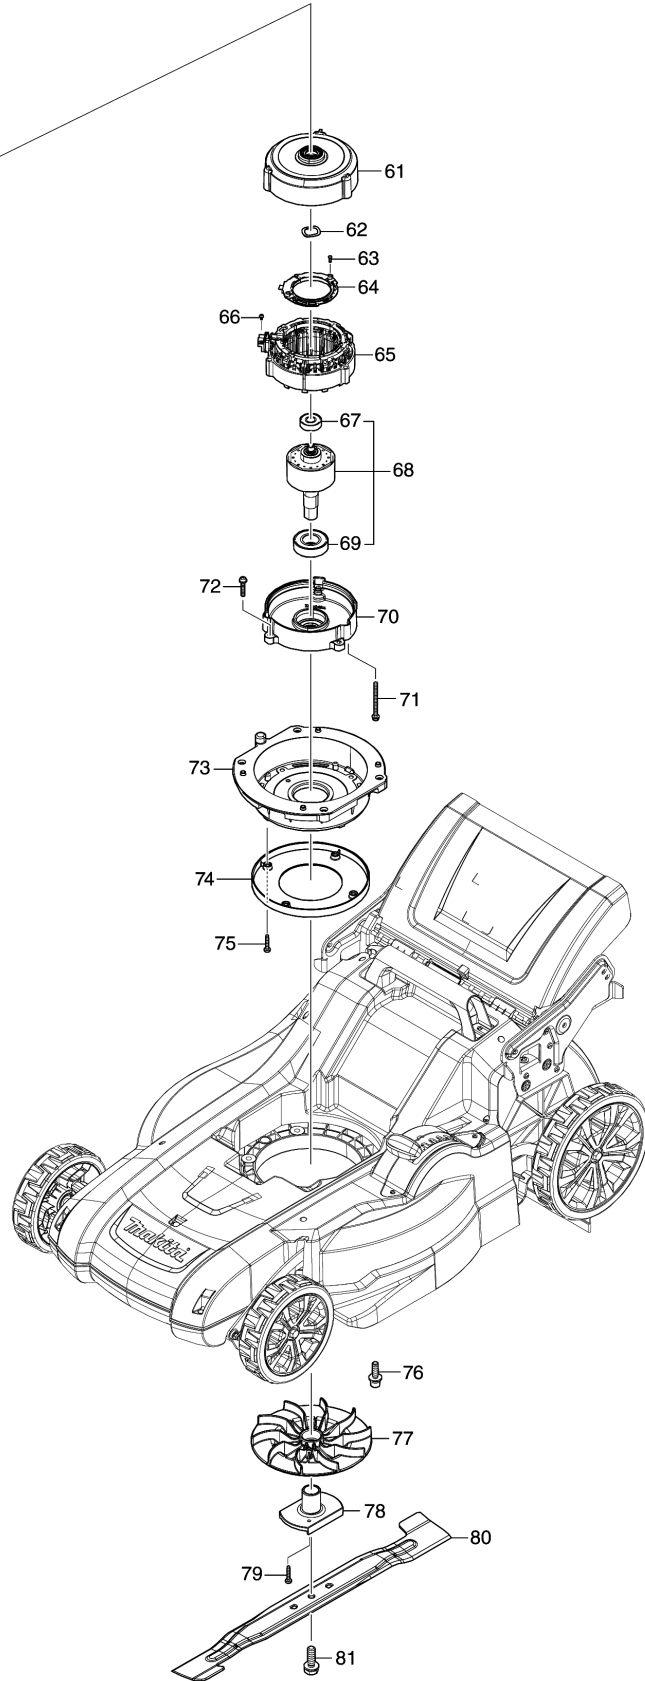

Model No.LM002J 530MM CORDLESS LAWN MOWER