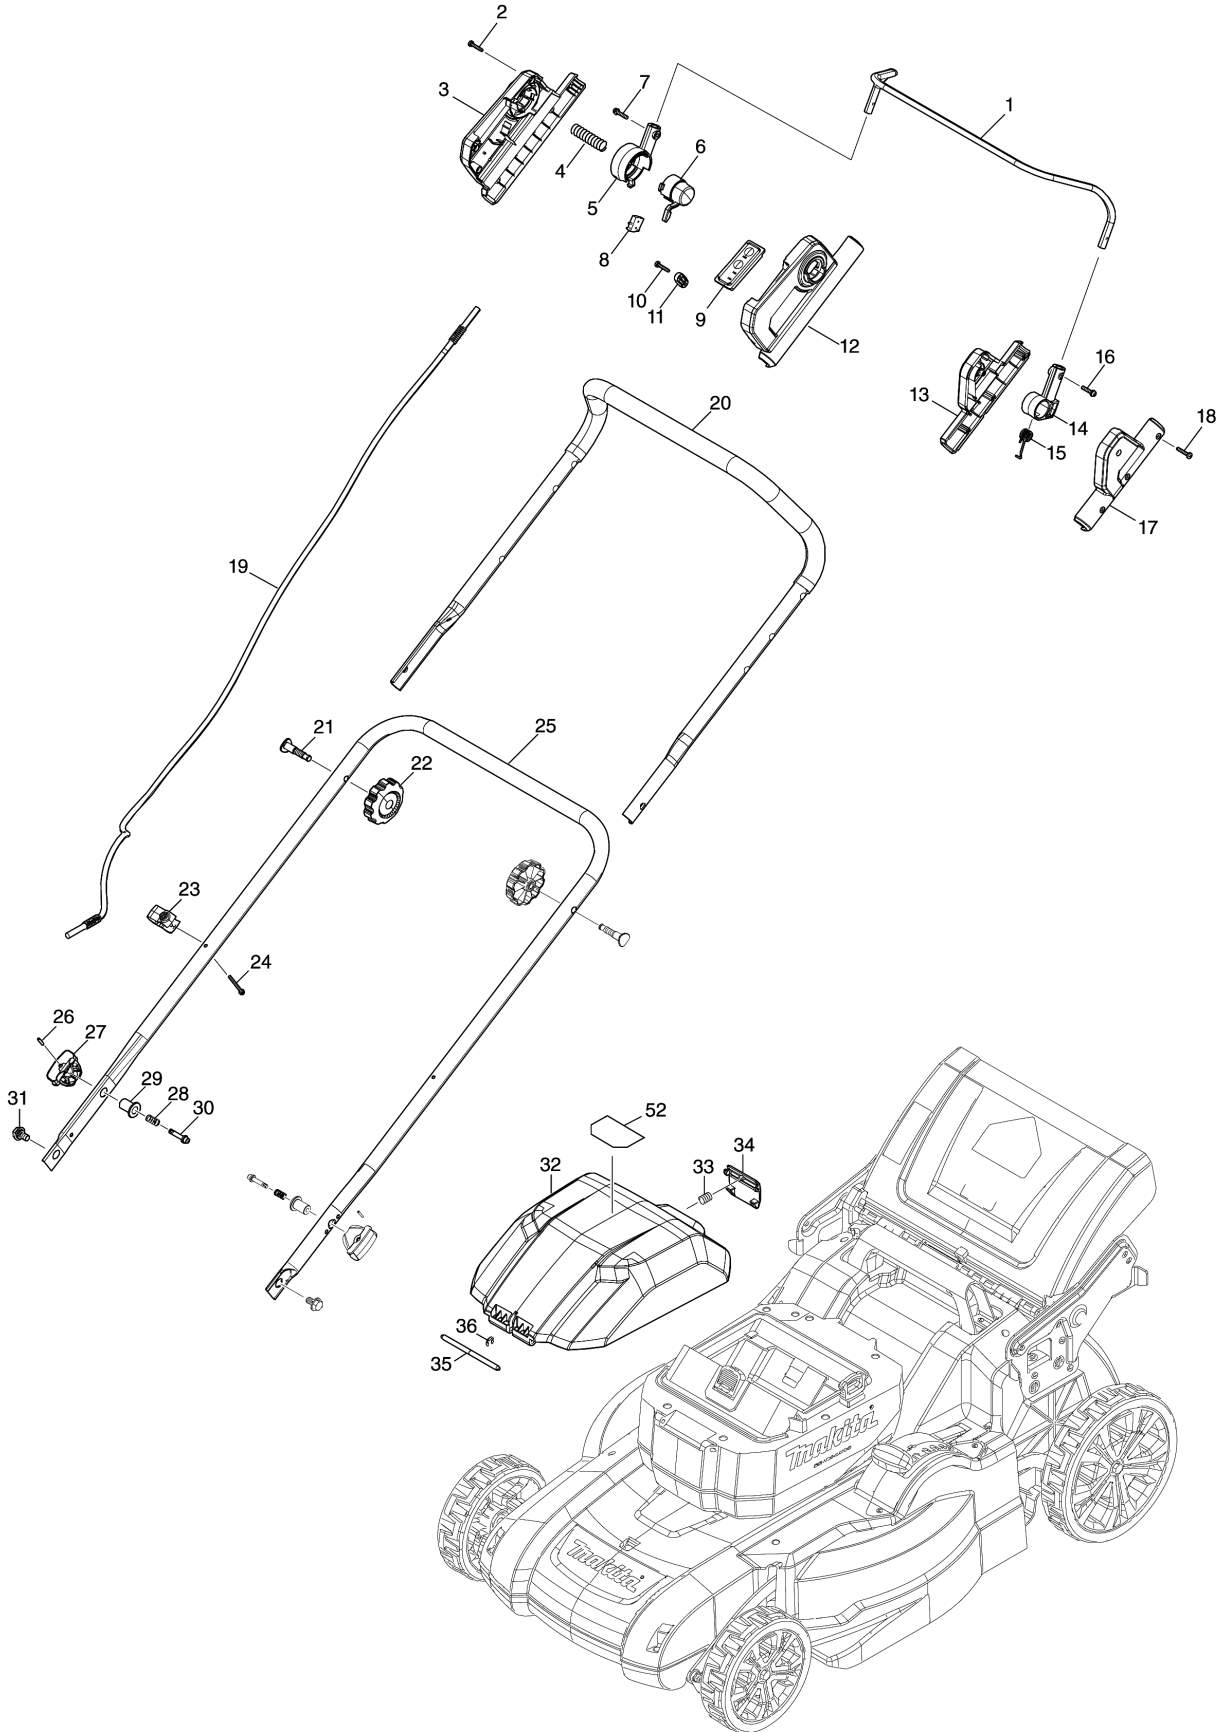

Model No.LM002J 530MM CORDLESS LAWN MOWER