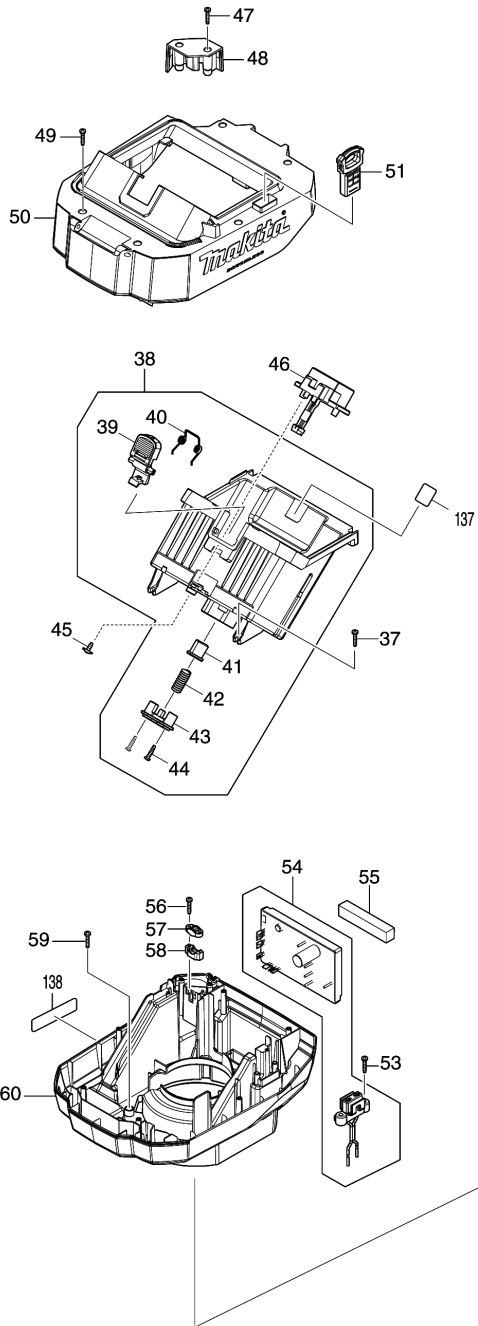

Model No.LM002J 530MM CORDLESS LAWN MOWER