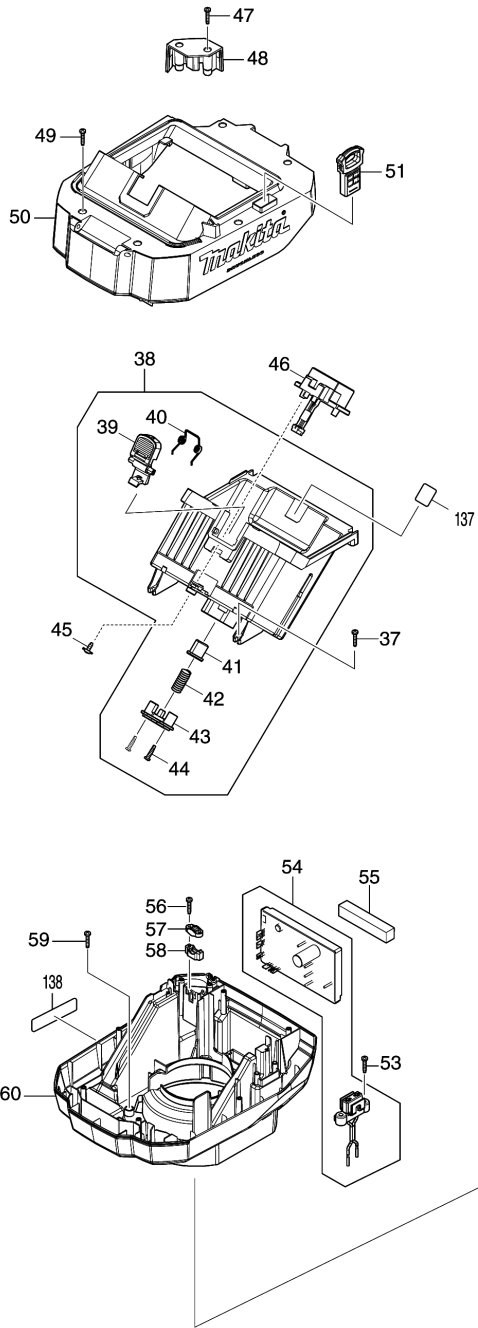

Model No.LM001J 480MM CORDLESS LAWN MOWER