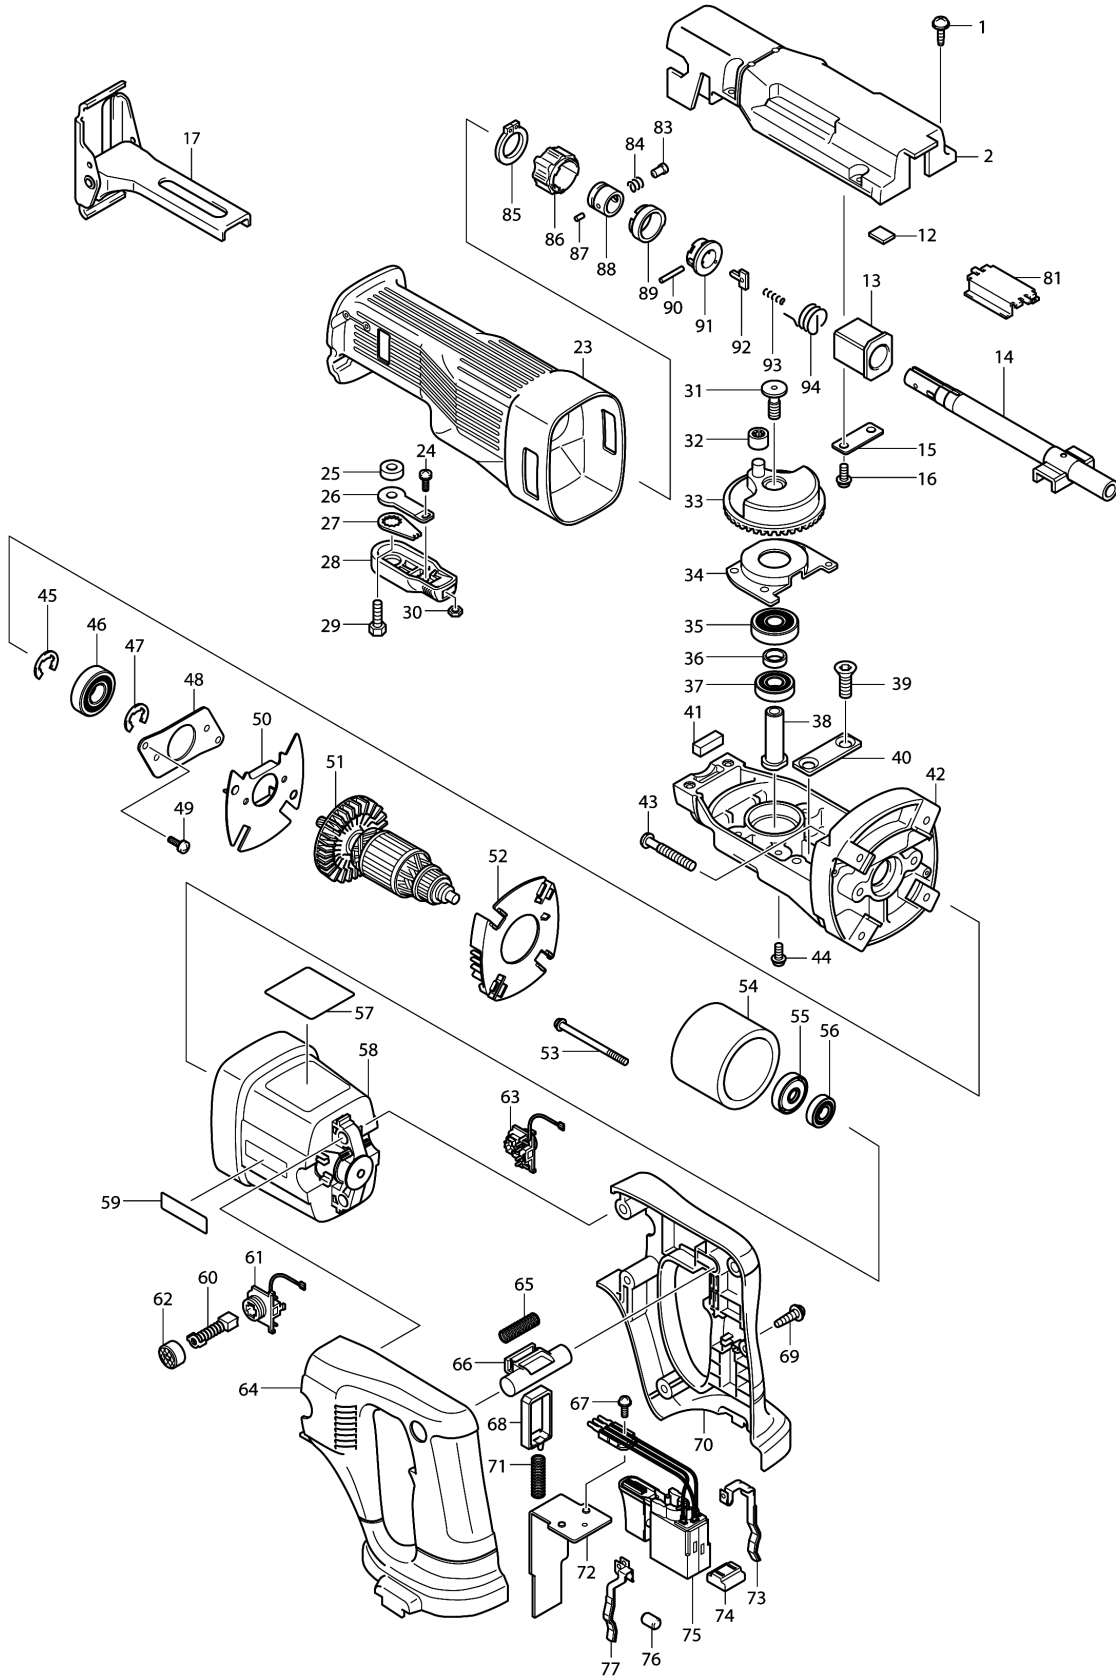

Model No. JR180D CORDLESS RECIPRO SAW

(E/C No.68117)

Model No.JR180D CORDLESS RECIPRO SAW

Item	Parts No.	Description	I/C	Qty	New/Old	Opt. 1	Opt. 2	Note
001	911228-4	PAN HEAD SCREW M5X18		4				
002	151627-0	GEAR HOUSING COVER COMPLETE		1	*			
002-1	151941-4	GEAR HOUSING COVER COMPLETE	X	1				
003	216002-8	STEEL BALL 4.8		1	*			
004	256454-1	PIN 5.5-6		1	*			
005	310088-5	CLAMP		1	*			
005-1	310138-6	CLAMP	<	1	*			
006-1	266247-8	TORX SOCKET HEAD BOLT M5X10		1	*			
006-2	266272-9	TORX. S.H. SHOULDER BOLT M5X10	X	1	*			
007	162215-8	PUSH BUTTON		1	*			
008	323916-5	PUSH PIN		1	*			
009	233018-8	COMPRESSION SPRING 3		1	*			
010	233247-3	COMPRESSION SPRING 16		1	*			
011	257226-7	RING 13		1	*			
012	443070-0	PLATE 12X16		2				
013	214169-6	PLANE BEARING 14		2				
014	168328-3	SLIDER		1	*			
014-1	168376-2	SLIDER	S	1				
015	341462-6	PLATE		2				
016	911225-0	PAN HEAD SCREW M5X16		4				
017A_	168337-2	SHOE		1	*			
017A1	163441-2	SHOE	X	1				
023	421693-4	INSULATION COVER		1				
024	911114-9	PAN HEAD SCREW M4X10		1				
025	257558-2	SLEEVE 9		1				
026	344732-2	INNER PLATE		1				
027	344733-0	LOCK PLATE		1				
028	272240-2	LEVER 60		1				
029	921442-4	HEX. BOLT M8X25		1				
030	931102-0	HEX. NUT M4		1				
031-1	266220-8	TORX SOCKET HEAD BOLT M6X15		1				
032	212001-8	NEEDLE BEARING 708		1				
033	153267-0	GEAR COMPLETE		1				
034	285696-0	BEARING RETAINER A		1				
035	211061-7	BALL BEARING 6000LLB		1				
036	257146-5	RING 10		1				
037	210057-5	BALL BEARING 6900LLB		1	*			
037-1	210079-5	BALL BEARING 6900LLB	O	1				
038	323887-6	GEAR SHAFT		1				
039	251969-3	HEX. SOCKET HEAD BOLT M5X12		2				