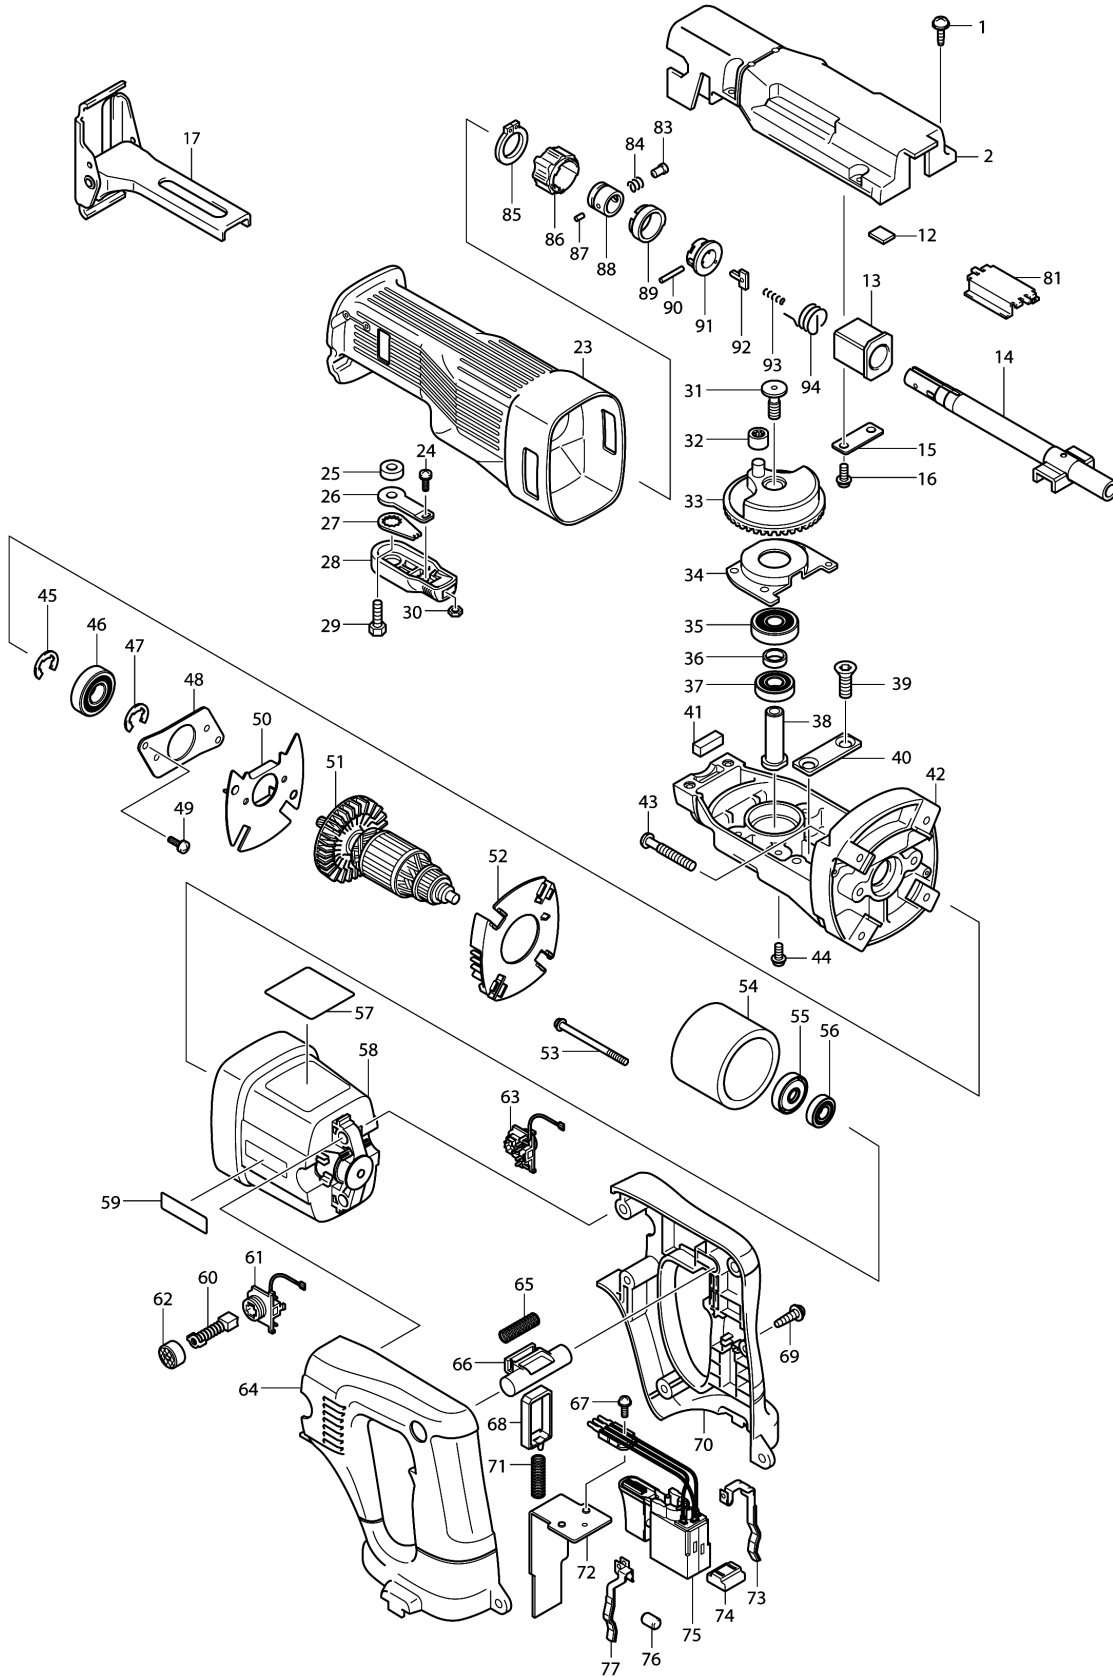

# Model No. JR140D CORDLESS RECIPRO SAW

(E/C No.68117)

## Model No.JR140D CORDLESS RECIPRO SAW

Item	Parts No.	Description	I/C	Qty	New/Old	Opt. 1	Opt. 2	Note
001	911228-4	PAN HEAD SCREW M5X18		4				
002	151627-0	GEAR HOUSING COVER COMPLETE		1	*			
002-1	151941-4	GEAR HOUSING COVER COMPLETE	X	1				
003	216002-8	STEEL BALL 4.8		1	*			
004	256454-1	PIN 5.5-6		1	*			
005	310088-5	CLAMP		1	*			
005-1	310138-6	CLAMP	<	1	*			
006-1	266247-8	TORX SOCKET HEAD BOLT M5X10		1	*			
006-2	266272-9	TORX. S.H. SHOULDER BOLT M5X10	X	1	*			
007	162215-8	PUSH BUTTON		1	*			
008	323916-5	PUSH PIN		1	*			
009	233018-8	COMPRESSION SPRING 3		1	*			
010	233247-3	COMPRESSION SPRING 16		1	*			
011	257226-7	RING 13		1	*			
012	443070-0	PLATE 12X16		2				
013	214169-6	PLANE BEARING 14		2				
014	168328-3	SLIDER		1	*			
014-1	168376-2	SLIDER	S	1				
015	341462-6	PLATE		2				
016	911225-0	PAN HEAD SCREW M5X16		4				
017A_	168337-2	SHOE		1	*			
017A1	163441-2	SHOE	X	1				
023	421693-4	INSULATION COVER		1				
024	911114-9	PAN HEAD SCREW M4X10		1				
025	257558-2	SLEEVE 9		1				
026	344732-2	INNER PLATE		1				
027	344733-0	LOCK PLATE		1				
028	272240-2	LEVER 60		1				
029	921442-4	HEX. BOLT M8X25		1				
030	931102-0	HEX. NUT M4		1				
031-1	266220-8	TORX SOCKET HEAD BOLT M6X15		1				
032	212001-8	NEEDLE BEARING 708		1				
033	153267-0	GEAR COMPLETE		1				
034	285696-0	BEARING RETAINER A		1				
035	211061-7	BALL BEARING 6000LLB		1				
036	257146-5	RING 10		1				
037	210057-5	BALL BEARING 6900LLB		1	*			
037-1	210079-5	BALL BEARING 6900LLB	O	1				
038	323887-6	GEAR SHAFT		1				
039	251969-3	HEX. SOCKET HEAD BOLT M5X12		2				