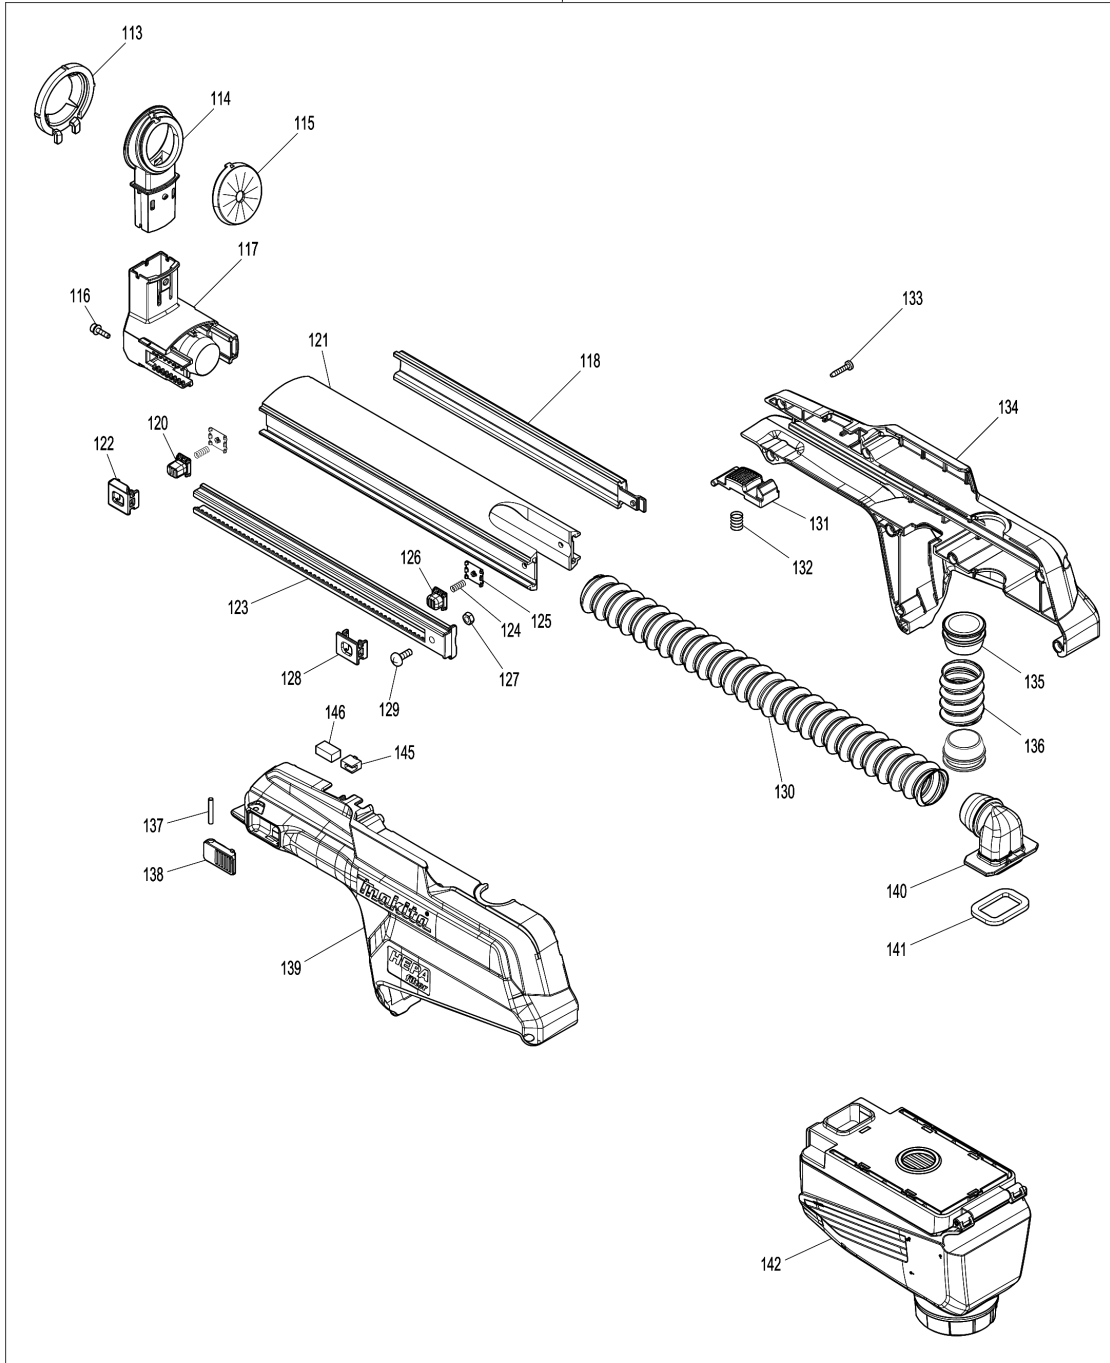

Model No.HR2653T 26MM COMBI.HAMMER W/SELF DUST

Model No.HR2653T 26MM COMBI.HAMMER W/SELF DUST

112

Model No.HR2653T 26MM COMBI.HAMMER W/SELF DUST

Model No.HR2653T 26MM COMBI.HAMMER W/SELF DUST

Item	Parts No.	Description	I/C	Qty	New/Old	Opt. 1	Opt. 2	Note
001	194080-7	TOOL HOLDER SET		1				
D10		INC. 2-18						
002	286263-4	CAP 35		1				
003	233940-9	RING SPRING 19		1				
004	418217-5	CHUCK COVER		1				
005	345333-9	STOPPER		1				
006	216022-2	STEEL BALL 7.0		1				
007	345187-4	GUIDE WASHER		1				
008	233916-6	CONICAL COMP. SPRING 21-29		1				
009	267279-8	FLAT WASHER 21		1				
010	324355-2	TOOL HOLDER		1				
011	231669-1	TORSION SPRING 31		1				
012	216013-3	STEEL BALL 6		2				
013	345334-7	CHANGE RING		1				
014	418218-3	CHANGE COVER		1				
015	216018-3	STEEL BALL 5.0		1				
016	345335-5	LEAF SPRING		1				
017	267270-6	FLAT WASHER 24		1				
018	233924-7	RING SPRING 21		1				
019	266745-2	HEX.BOLT M8X90		1				
020	453129-5	GRIP BASE		1				
021	158057-6	GRIP 36 COMPLETE		1				
C10	931402-8	HEX. NUT M8		1				
022	161656-5	CHANGE LEVER COMPLETE		1				
023	234264-6	COMPRESSION SPRING 3		1				
024	213278-8	O RING 17		1				
025	457709-9	LOCK BUTTON		1				
026	140D00-3	GEAR HOUSING COMPLETE		1				
C10	213636-8	OIL SEAL 25		1				
027	331890-3	CUP SLEEVE		1				
028	211294-4	BALL BEARING 6806LLU		1				
029	210028-2	BALL BEARING 606ZZ		1				
030	140266-1	TOOL HOLDERGUIDE COMPLETE		1				
C10	213344-1	OIL SEAL 9		1				
031	216019-1	STEEL BALL 3		4				
032	332139-4	DRIVING FLANGE		1				
033	227360-7	SPUR GEAR 51		1				
034	234148-8	COMPRESSION SPRING 31		1				
035	267153-0	FLAT WASHER 30		1				
036	257932-4	SPIRO LOCK WASHER 30		1				
037	267153-0	FLAT WASHER 30		1				
038	325783-4	SLEEVE 9B		1				