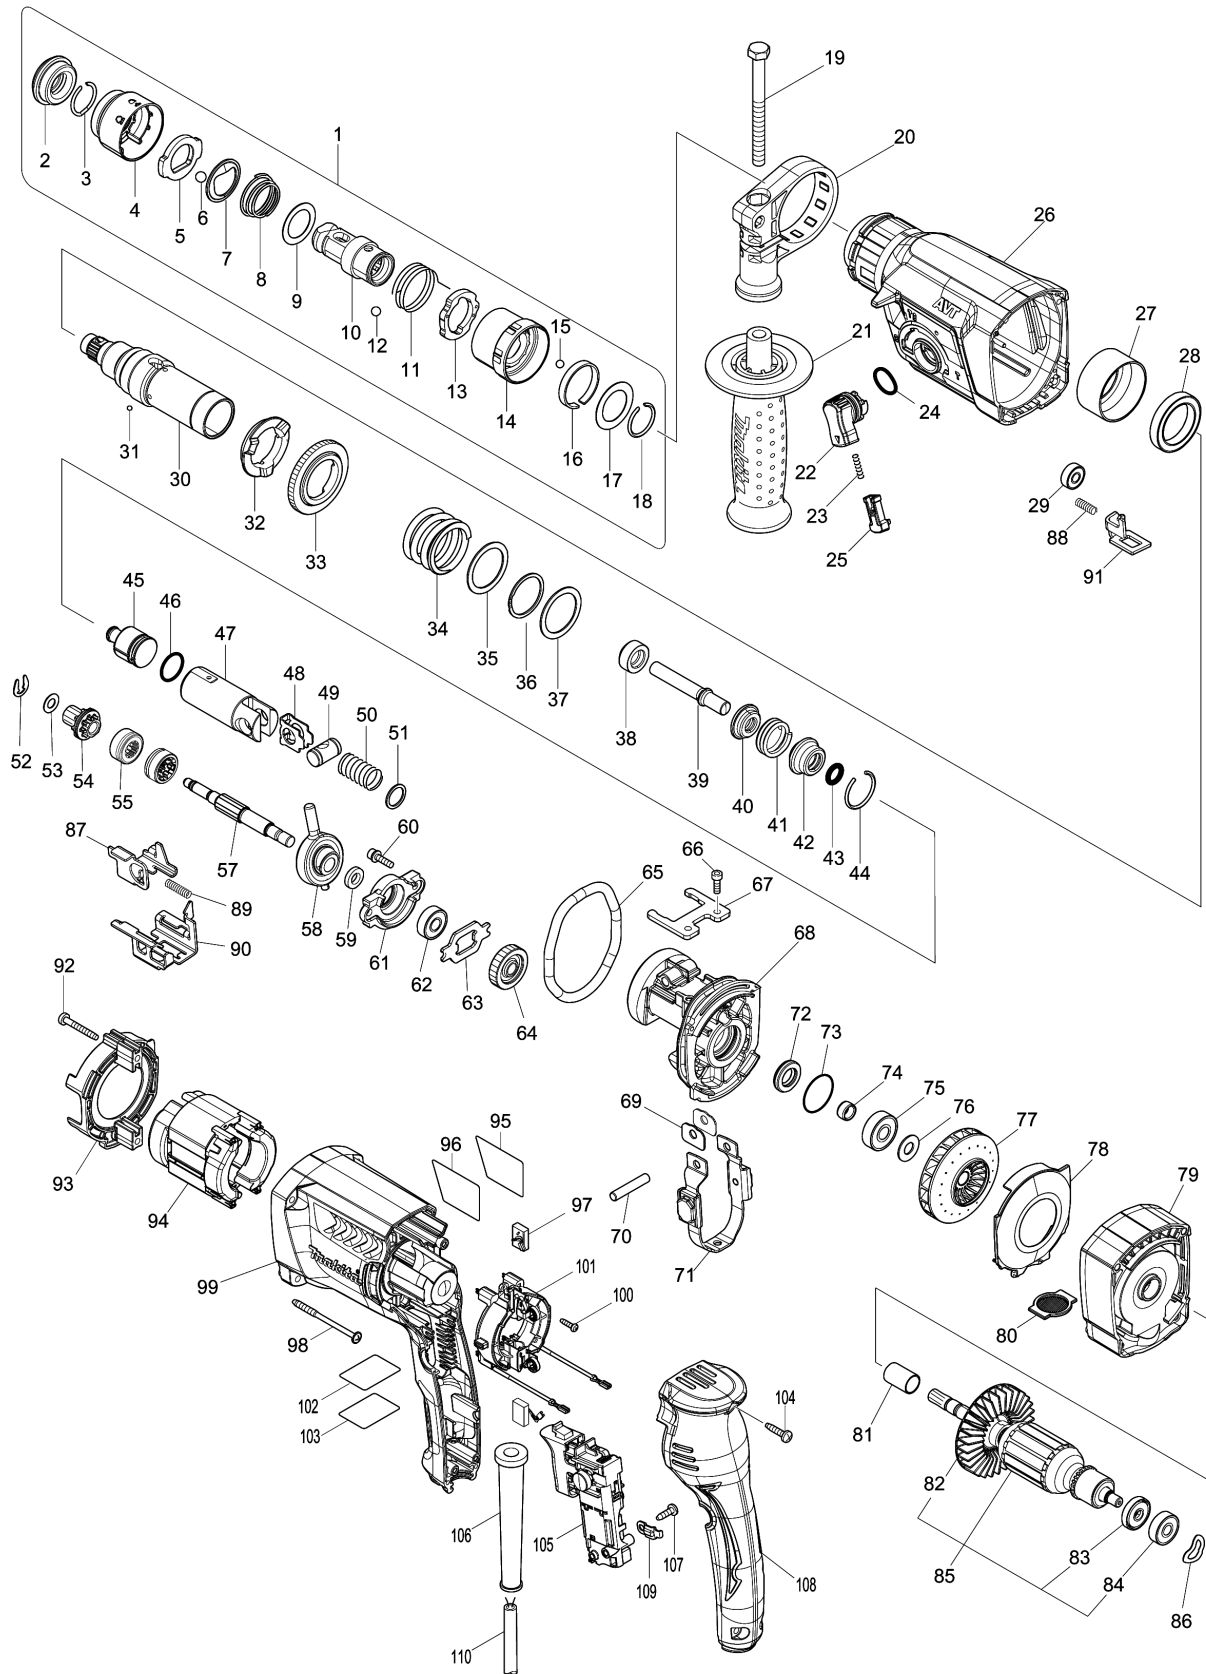

Model No.HR2653T 26MM COMBI.HAMMER W/SELF DUST

Model No.HR2653T 26MM COMBI.HAMMER W/SELF DUST

112

Model No.HR2653T 26MM COMBI.HAMMER W/SELF DUST

Model No.HR2653T 26MM COMBI.HAMMER W/SELF DUST

Item	Parts No.	Description	I/C	Qty	New/Old	Opt. 1	Opt. 2	Note
001	194080-7	TOOL HOLDER SET		1				
D10		INC. 2-18						
002	286263-4	CAP 35		1				
003	233940-9	RING SPRING 19		1				
004	418217-5	CHUCK COVER		1				
005	345333-9	STOPPER		1				
006	216022-2	STEEL BALL 7.0		1				
007	345187-4	GUIDE WASHER		1				
008	233916-6	CONICAL COMP. SPRING 21-29		1				
009	267279-8	FLAT WASHER 21		1				
010	324355-2	TOOL HOLDER		1				
011	231669-1	TORSION SPRING 31		1				
012	216013-3	STEEL BALL 6		2				
013	345334-7	CHANGE RING		1				
014	418218-3	CHANGE COVER		1				
015	216018-3	STEEL BALL 5.0		1				
016	345335-5	LEAF SPRING		1				
017	267270-6	FLAT WASHER 24		1				
018	233924-7	RING SPRING 21		1				
019	266745-2	HEX.BOLT M8X90		1				
020	453129-5	GRIP BASE		1				
021	158057-6	GRIP 36 COMPLETE		1				
C10	931402-8	HEX. NUT M8		1				
022	161656-5	CHANGE LEVER COMPLETE		1				
023	234264-6	COMPRESSION SPRING 3		1				
024	213278-8	O RING 17		1				
025	457709-9	LOCK BUTTON		1				
026	140D00-3	GEAR HOUSING COMPLETE		1				
C10	213636-8	OIL SEAL 25		1				
027	331890-3	CUP SLEEVE		1				
028	211294-4	BALL BEARING 6806LLU		1				
029	210028-2	BALL BEARING 606ZZ		1				
030	140266-1	TOOL HOLDERGUIDE COMPLETE		1				
C10	213344-1	OIL SEAL 9		1				
031	216019-1	STEEL BALL 3		4				
032	332139-4	DRIVING FLANGE		1				
033	227360-7	SPUR GEAR 51		1				
034	234148-8	COMPRESSION SPRING 31		1				
035	267153-0	FLAT WASHER 30		1				
036	257932-4	SPIRO LOCK WASHER 30		1				
037	267153-0	FLAT WASHER 30		1				
038	325783-4	SLEEVE 9B		1				