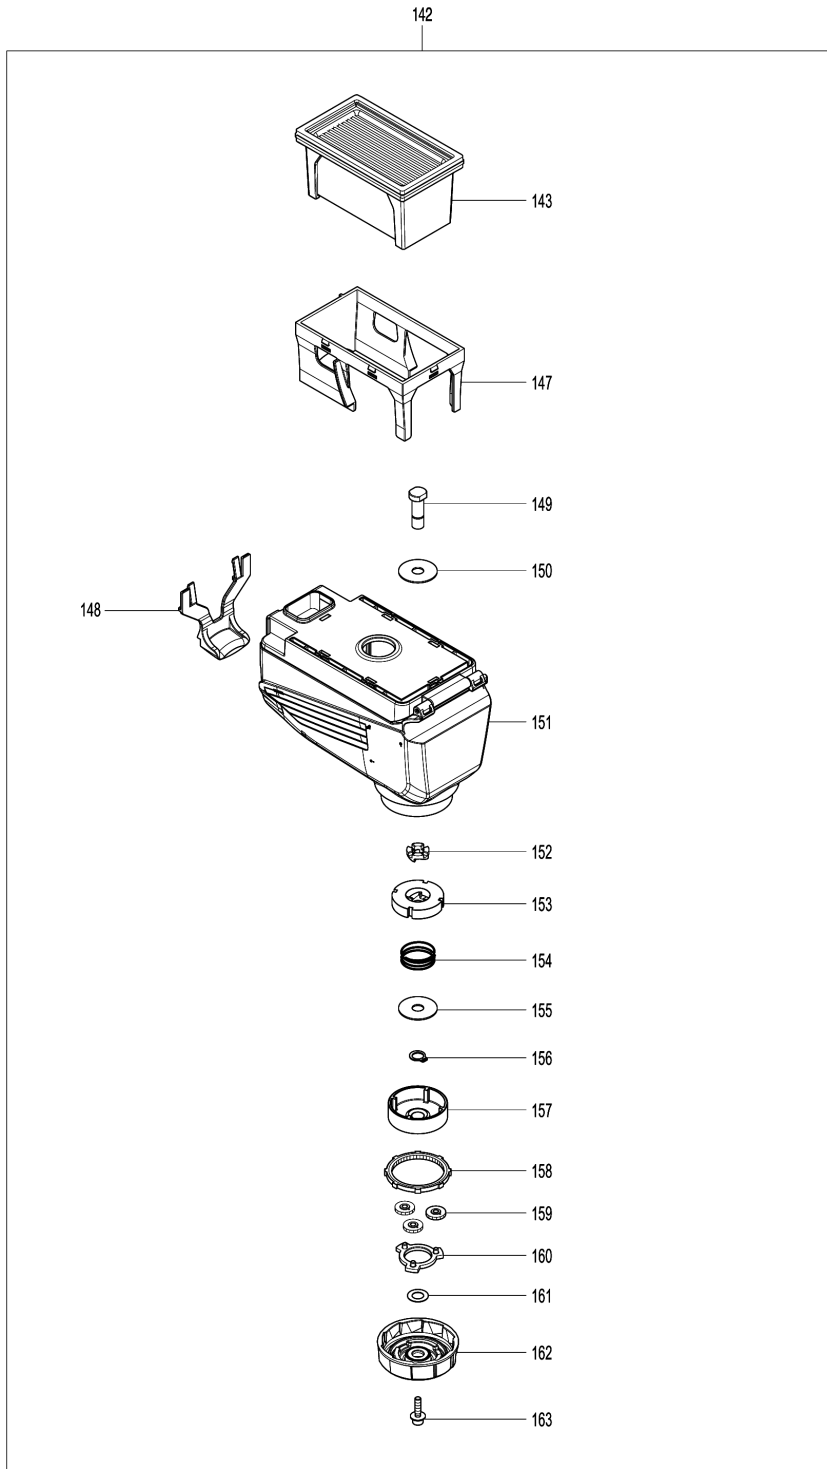

Model No.HR2653T 26MM COMBI.HAMMER W/SELF DUST

Model No.HR2653T 26MM COMBI.HAMMER W/SELF DUST

112

Model No.HR2653T 26MM COMBI.HAMMER W/SELF DUST

Model No.HR2653T 26MM COMBI.HAMMER W/SELF DUST

Item	Parts No.	Description	I/C	Qty	New/Old	Opt. 1	Opt. 2	Note
001	194080-7	TOOL HOLDER SET		1				
D10		INC. 2-18						
002	286263-4	CAP 35		1				
003	233940-9	RING SPRING 19		1				
004	418217-5	CHUCK COVER		1				
005	345333-9	STOPPER		1				
006	216022-2	STEEL BALL 7.0		1				
007	345187-4	GUIDE WASHER		1				
008	233916-6	CONICAL COMP. SPRING 21-29		1				
009	267279-8	FLAT WASHER 21		1				
010	324355-2	TOOL HOLDER		1				
011	231669-1	TORSION SPRING 31		1				
012	216013-3	STEEL BALL 6		2				
013	345334-7	CHANGE RING		1				
014	418218-3	CHANGE COVER		1				
015	216018-3	STEEL BALL 5.0		1				
016	345335-5	LEAF SPRING		1				
017	267270-6	FLAT WASHER 24		1				
018	233924-7	RING SPRING 21		1				
019	266745-2	HEX.BOLT M8X90		1				
020	453129-5	GRIP BASE		1				
021	158057-6	GRIP 36 COMPLETE		1				
C10	931402-8	HEX. NUT M8		1				
022	161656-5	CHANGE LEVER COMPLETE		1				
023	234264-6	COMPRESSION SPRING 3		1				
024	213278-8	O RING 17		1				
025	457709-9	LOCK BUTTON		1				
026	140D00-3	GEAR HOUSING COMPLETE		1				
C10	213636-8	OIL SEAL 25		1				
027	331890-3	CUP SLEEVE		1				
028	211294-4	BALL BEARING 6806LLU		1				
029	210028-2	BALL BEARING 606ZZ		1				
030	140266-1	TOOL HOLDERGUIDE COMPLETE		1				
C10	213344-1	OIL SEAL 9		1				
031	216019-1	STEEL BALL 3		4				
032	332139-4	DRIVING FLANGE		1				
033	227360-7	SPUR GEAR 51		1				
034	234148-8	COMPRESSION SPRING 31		1				
035	267153-0	FLAT WASHER 30		1				
036	257932-4	SPIRO LOCK WASHER 30		1				
037	267153-0	FLAT WASHER 30		1				
038	325783-4	SLEEVE 9B		1				