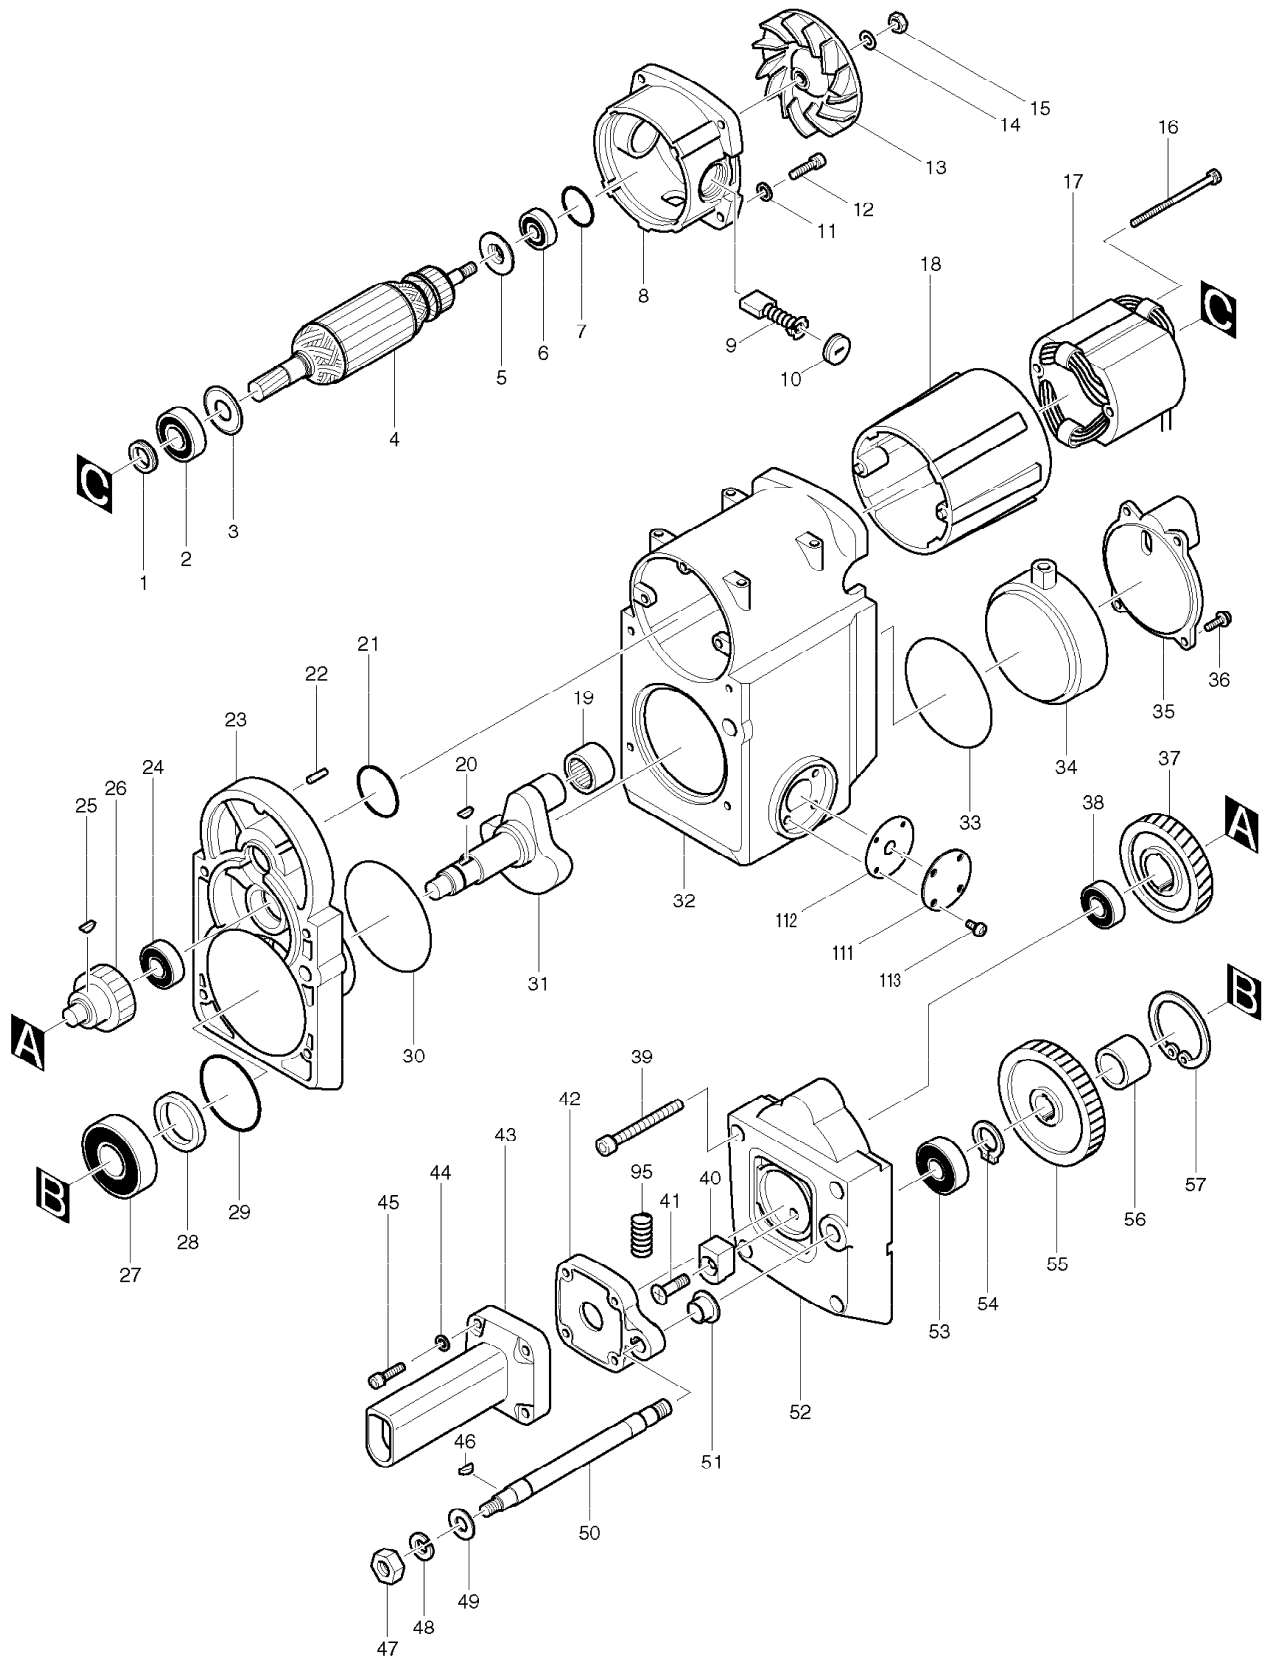

SERVICE DRAWING

MODEL NO. HM1800