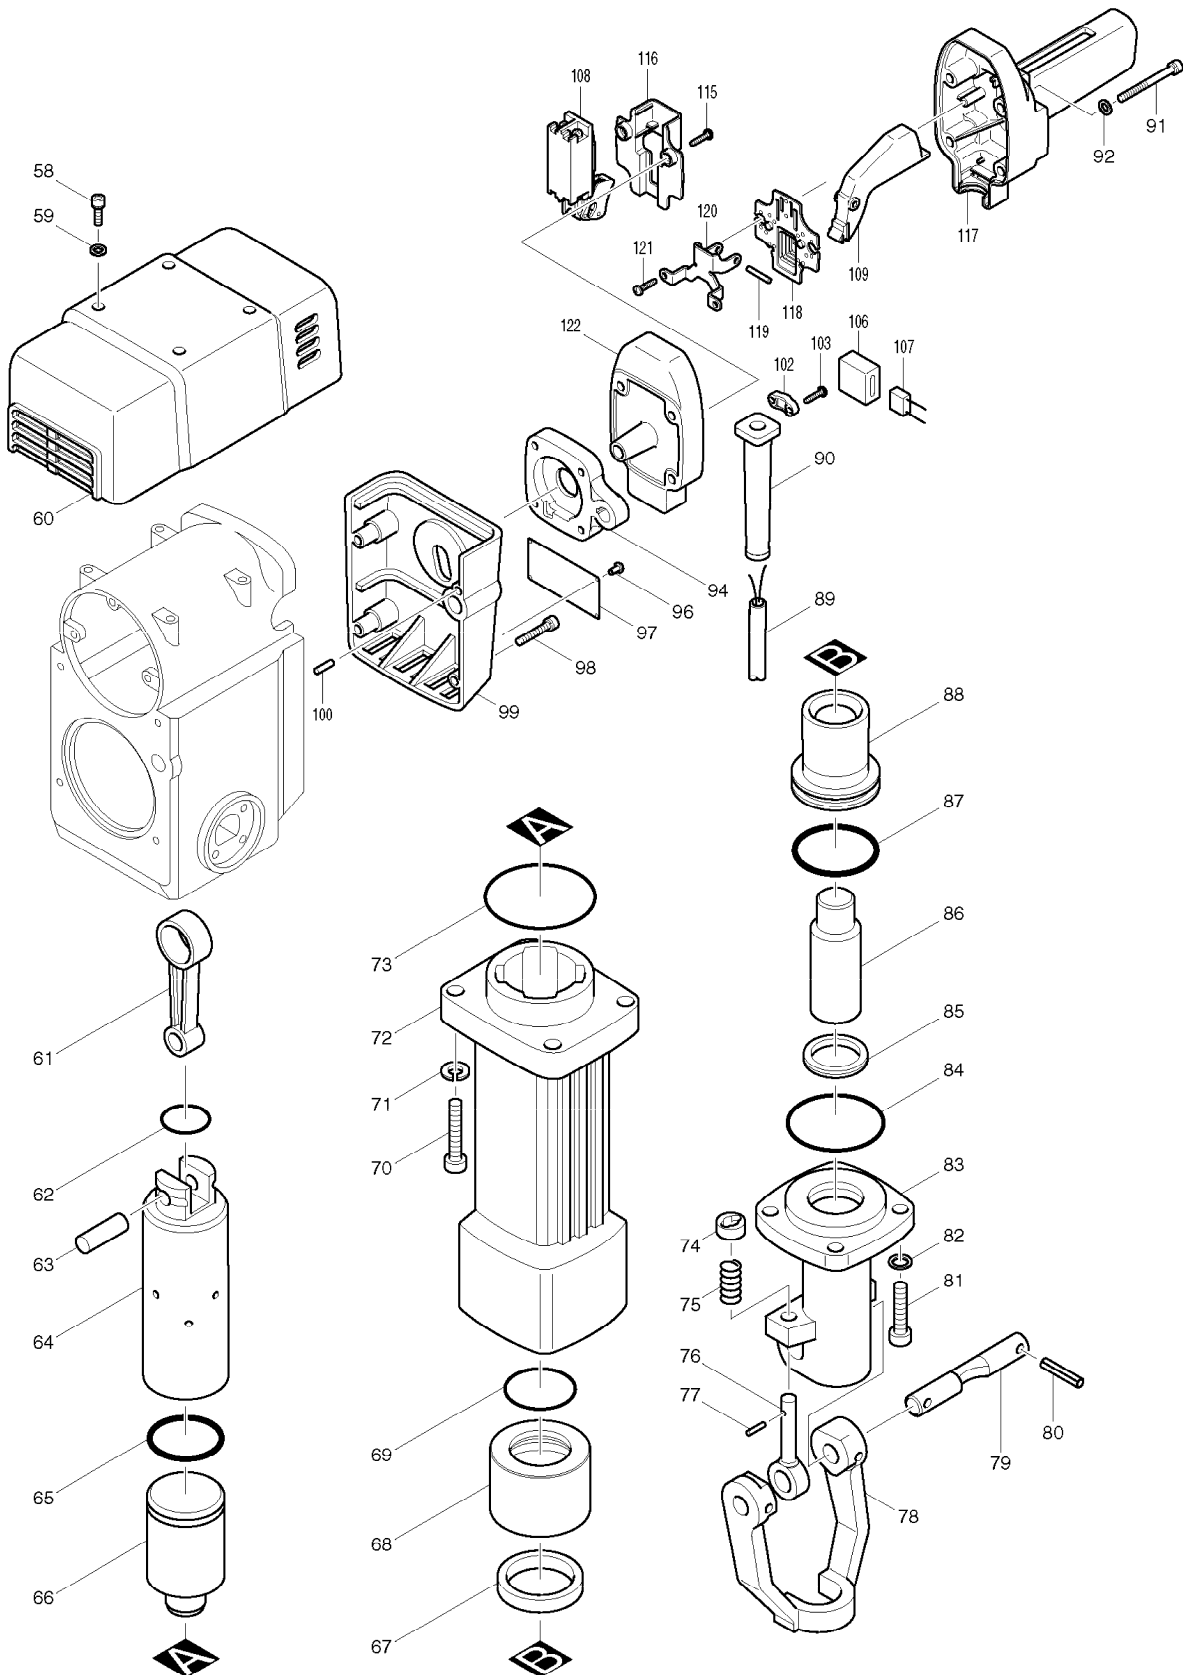

SERVICE DRAWING

MODEL NO. HM1800

SPARE PARTS LIST

MODEL NO. HM1800

ITEM	PART NO.	DESCRIPTION	QTY	NOTE
001	322566-3	SCREW SEAL	1	
002	211256-2	BALL BEARING 6203LLB	1	
003	267706-5	WASHER 17	1	
004	514993-0	ARMATURE ASS'Y 220V	1	
005	*****	*****	***	*****
006	211066-7	BALL BEARING 6200LLB	1	
007	213406-5	O RING 30	1	
008	159530-9	MOTOR HOUSING B COMPLETE	1	
009	191957-7	A.C. CARBON BRUSH CB-204	1	
010	*****	*****	***	*****
011	941151-9	FLAT WASHER 6	4	
012	*****	*****	***	*****
013	*****	*****	***	*****
014	*****	*****	***	*****
015	*****	*****	***	*****
016	265344-7	+ HEX. BOLT M5X85	2	
017	624953-5	FIELD 220V	1	
018	414787-2	MOTOR HOUSING A	1	
019	212358-7	NEEDLE BEARING 2520	1	
020	254001-2	WOODRUFF KEY 4	2	
021	213507-9	O RING 40	1	
022	256151-9	PIN 5	1	
023	159531-7	GEAR HOUSING COMPLETE	1	
024	211209-1	BALL BEARING 6202	1	
025	254001-2	WOODRUFF KEY 4	2	
026	226251-9	SPUR GEAR 22	1	
027	211361-5	BALL BEARING 6305LLB	1	
028	213476-4	OIL SEAL 35	1	
029	213721-7	O RING 61	1	
030	213806-9	O RING 90	1	
031	152414-0	CRANK SHAFT COMPLETE	1	
032	*****	*****	***	*****
033	213806-9	O RING 90	1	
034	414785-6	CRANK HOUSING CAP	1	
035	414786-4	CAP COVER	1	
036	251390-6	+ PAN HEAD SCREW M5X18	4	
037	221793-8	HELICAL GEAR 50	1	
038	211209-1	BALL BEARING 6202	1	
039	922496-4	HEX. SOCKET HEAD BOLT M8X75	4	
040	*****	*****	***	*****
041	251389-1	+ COUNTERSUNK HEAD SCREW M8X28	1	
042	*****	*****	***	*****
043	*****	*****	***	*****
044	941152-7	FLAT WASHER 6	4	
045	922341-3	HEX. SOCKET HEAD BOLT M6X25	4	
046	254001-2	WOODRUFF KEY 4	2	
047	931602-0	HEX. NUT M12	2	
048	942301-9	SPRING WASHER 12	2	
049	941301-6	FLAT WASHER 12	2	
050	322565-5	HANDLE SHAFT	1	
051	415148-9	NYLON BUSH 15	2	
052	*****	*****	***	*****
053	211214-8	BALL BEARING 6302	1