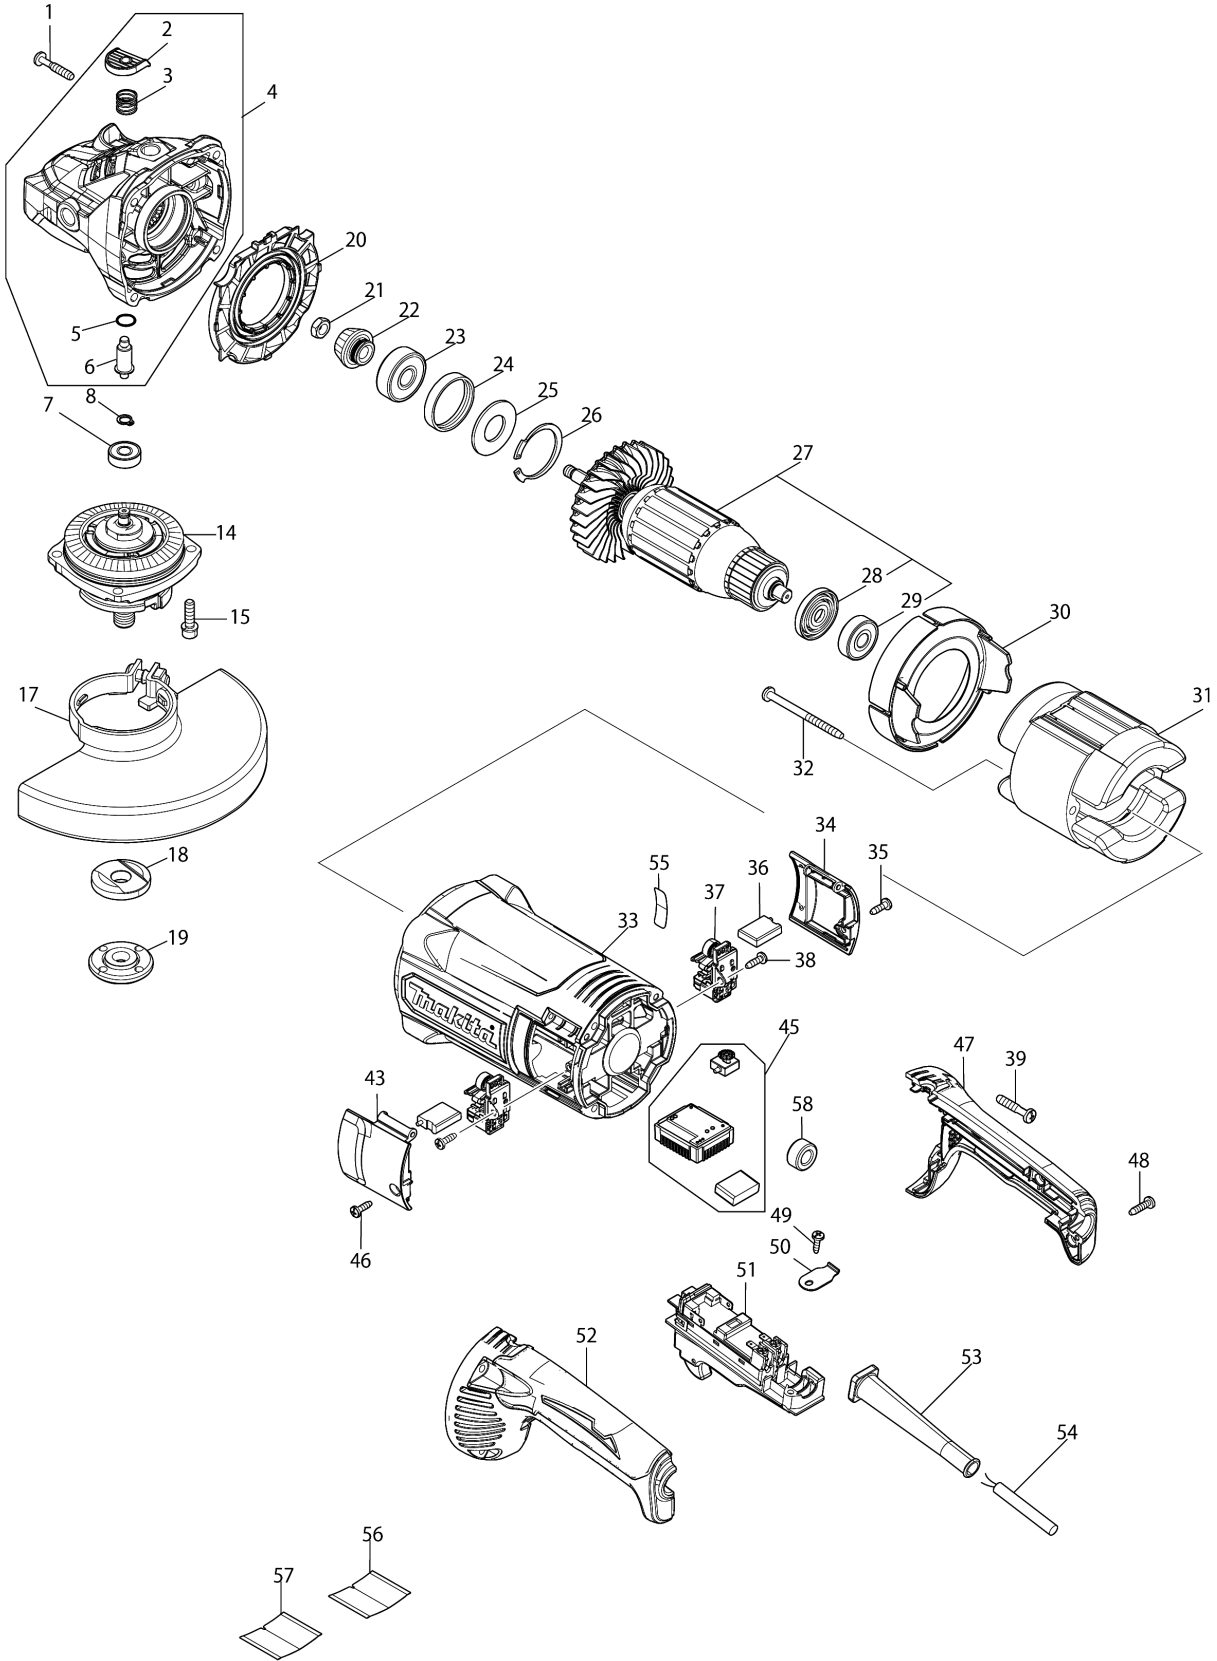

Model No.GA7081 180MM ANGLE GRINDER

Model No.GA7081 180MM ANGLE GRINDER

Item	Parts No.	Description	I/C	Qty	New/Old	Opt. 1	Opt. 2	Note
001	251489-7	TAPPING SCREW 5X30		4				
002	413H41-9	PIN CAP		1				
003	233292-8	COMPRESSION SPRING 12		1				
004	136698-8	GEAR HOUSING ASSY		1				
C10	262118-7	FELT RING 18		1				
C20	263002-9	RUBBER PIN 4		1				
D10		INC. 2,3,5,6						
005	213062-1	O RING 9		1				
006	256491-5	SHOULDER PIN 5		1				
007	211032-4	BALL BEARING 608ZZ		1				
008	961004-6	RETAINING RING S-8		1				
014	122C65-1	TORQUE LIMITER ASSEMBLY 180		1				
C10	213760-7	O RING 78		1				
C15	252429-8	NUT M15-23		1				
C20	232163-6	CUP SPRING 20		2				
C25	267798-4	LOCK WASHER		2				
C30	227998-8	SPIRAL BEVEL GEAR 53		1				
C35	265120-9	PAN HEAD SCREW M5X16		3				
C40	285741-1	BEARING RETAINER 50		1				
C45	267167-9	FLAT WASHER 15		1				
C50	211278-2	BALL BEARING 6203DDW		1				
C55	312D39-8	BEARING BOX		1				
C60	141D62-4	SPINDLE COMPLETE		1				
015	265541-5	HEX. SOCKET HEAD BOLT M6X22		4				
017	122889-7	WHEEL COVER 180K ASSEMBLY		1				
C10	213017-6	O RING 6		1				
C20	265198-2	+PAN HEAD SCREW M8X25		1				
018	224490-5	INNER FLANGE 14-45		1				
019	224485-8	LOCK NUT 14-45		1				
020	456238-9	DIFFUSER		1				
021	252194-9	HEX. NUT M8		1				
022	227954-8	SPIRAL BEVEL GEAR 15		1				
023	211132-0	BALL BEARING 6301DDW		1				
024	262085-6	RUBBER RING 38		1				
025	267299-2	FLAT WASHER 20		1				
026	962211-4	RETAINING RING R-42		1				
027	511A29-2	ARMATURE ASS'Y 240V		1				
C10	240161-6	FAN 86		1				
D10		INC. 28,29						
028	681630-2	INSULATION WASHER		1				
029	211087-9	BALL BEARING 6200DDW		1				

Please order the parts with part number.

Print Date 28/12/2021