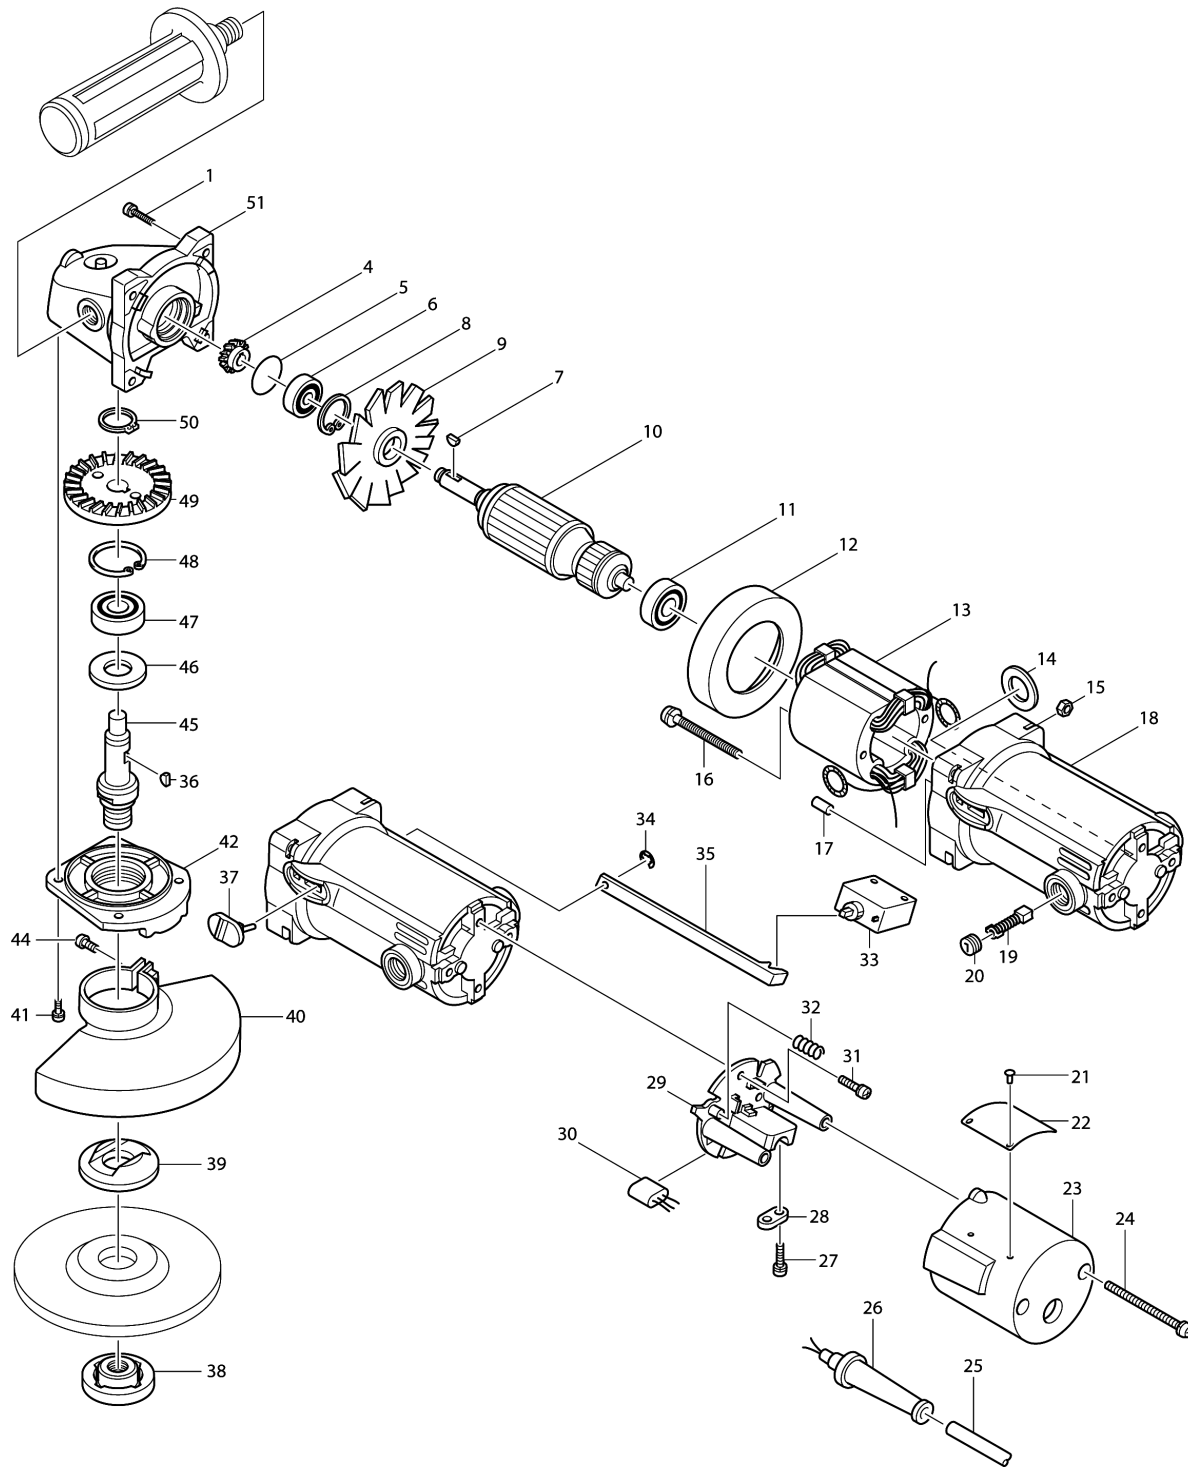

Model No.GA5000 DISC GRINDER 125MM