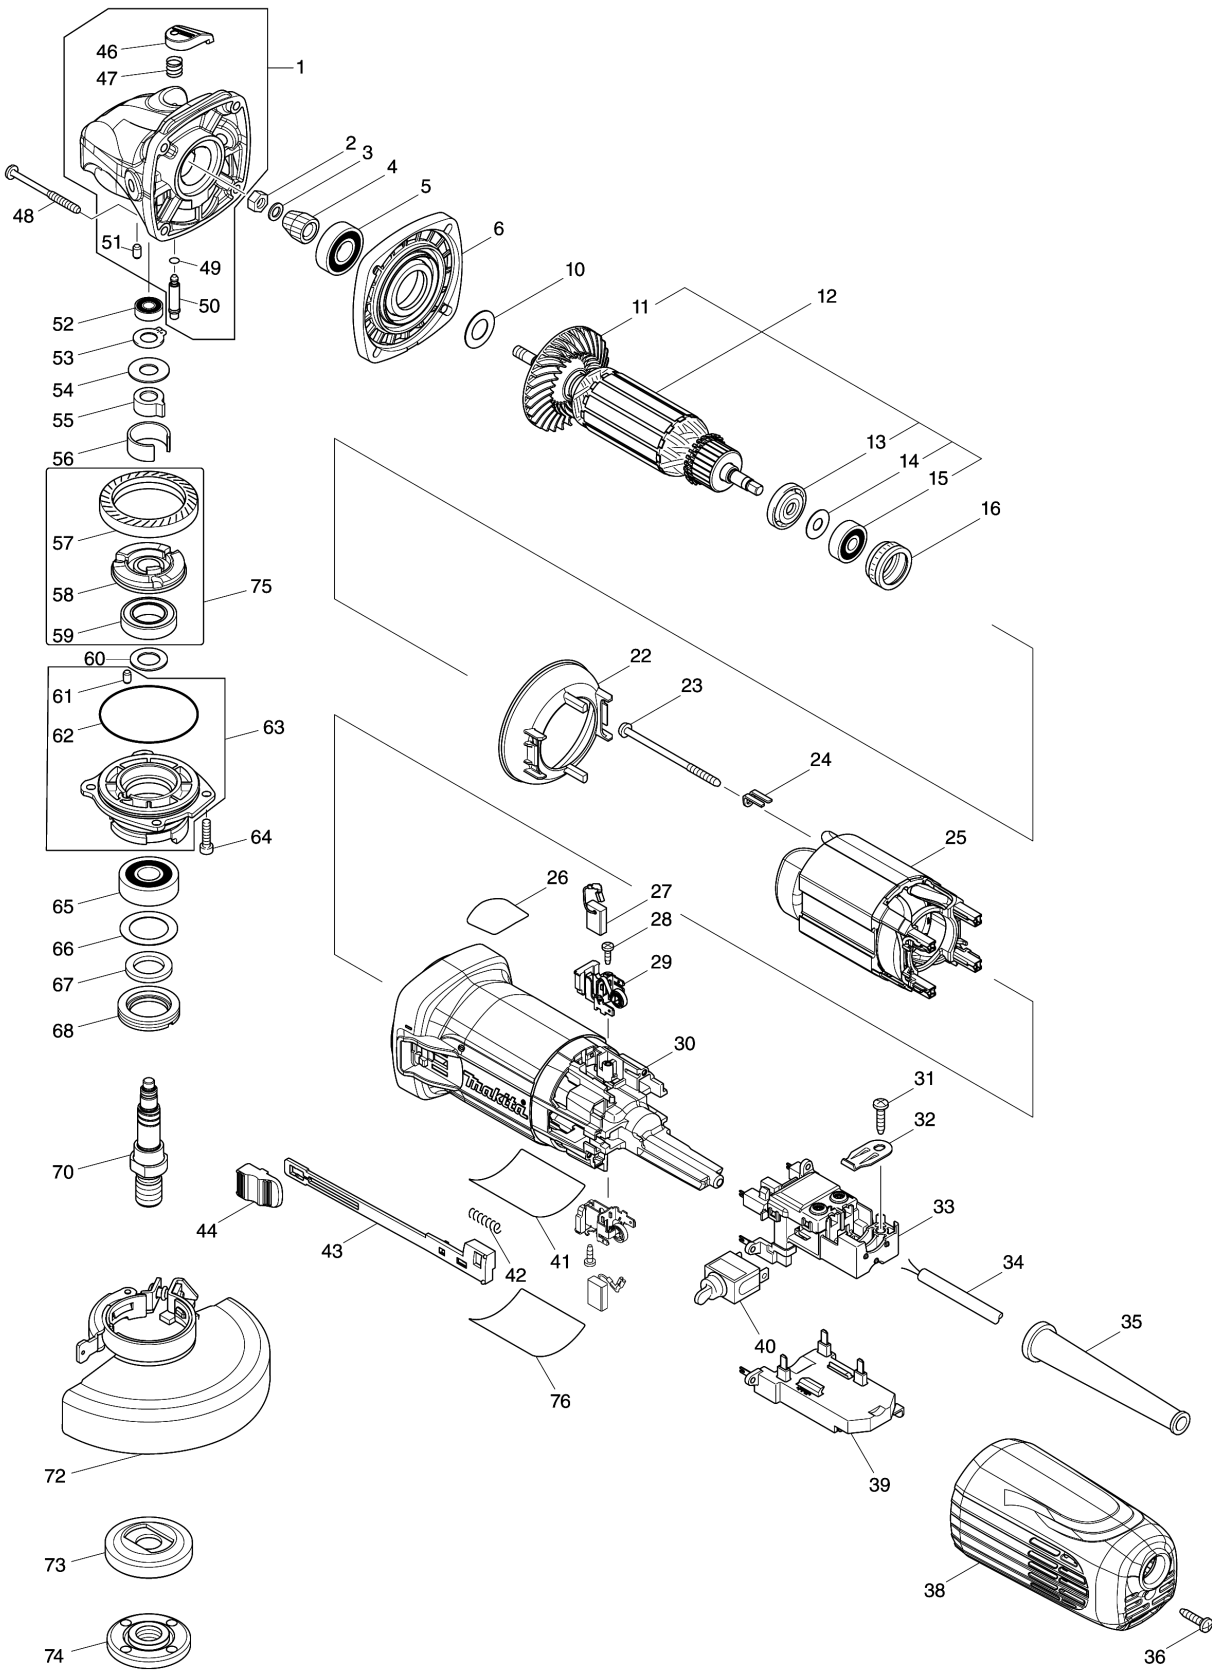

Model No.GA4540R 115MM ANGLE GRINDER

Model No.GA4540R 115MM ANGLE GRINDER

Item	Parts No.	Description	I/C	Qty	New/Old	Opt. 1	Opt. 2	Note
001	168705-9	GEAR HOUSING COMPLETE		1	*			
001-1	319310-7	GEAR HOUSING	<	1	*			
001-2	136013-6	GEAR HOUSING ASS'Y	<	1				
D10		INC. 46,47,49-51						
002	252186-8	HEX. NUT M6		1				
003	253077-6	FLAT WASHER 6		1				
004	227591-8	SPIRAL BEVEL GEAR 10		1				
005	211142-7	BALL BEARING 6001LLB		1				
006	141981-0	GEAR HOUSING COVER COMPLETE		1				
010	253084-9	FLAT WASHER 12		1				
011	240134-9	FAN 60		1				
012	515364-4	ARMATURE ASS'Y 240V		1				
D10		INC. 11,13-15						
013	681656-4	INSULATION WASHER		1				
014	253823-7	FLAT WASHER 7		1				
015	210027-4	BALL BEARING 627DDW		1				
016	421738-8	LABYRINTH RUBBER RING 22		1				
022	453367-9	BUFFLE PLATE		1				
023	266258-3	TAPPING SCREW 4X70		2				
024	344871-8	RETAINER		2				
025	626649-4	FIELD 240V		1				
026	898443-6	SJS2 MARK LABEL		1				
027	194074-2	CARBON BRUSH CB-325		1				
028	266007-8	TAPPING SCREW BIND PT 3X10		2				
029	643770-4	BRUSH HOLDER		2				
030	453366-1	MOTOR HOUSING		1				
031	266326-2	TAPPING SCREW 4X18		1				
032	687169-3	STRAIN RELIEF		1				
033	638947-4	SWITCH BLOCK		1	*			
033-1	632K98-1	SWITCH BLOCK	<	1				
034	695034-2	POWER SUPPLY CORD 1.0-2-4.0		1				
035	682559-5	CORD GUARD 8		1				
036	266326-2	TAPPING SCREW 4X18		1				
038	453365-3	REAR COVER C		1				
039	620343-0	CONTROLLER		1	*			
039-1	620786-6	CONTROLLER	<	1				
040	651418-4	SWITCH ST115A-40		1				
041	850M59-3	GA4540R NAME PLATE		1				
042	233071-4	COMPRESSION SPRING 4		1				
043	453847-5	SWITCH LEVER		1				
044	453368-7	SWITCH KNOB		1				

Please order the parts with part number.

Print Date 30/3/2020