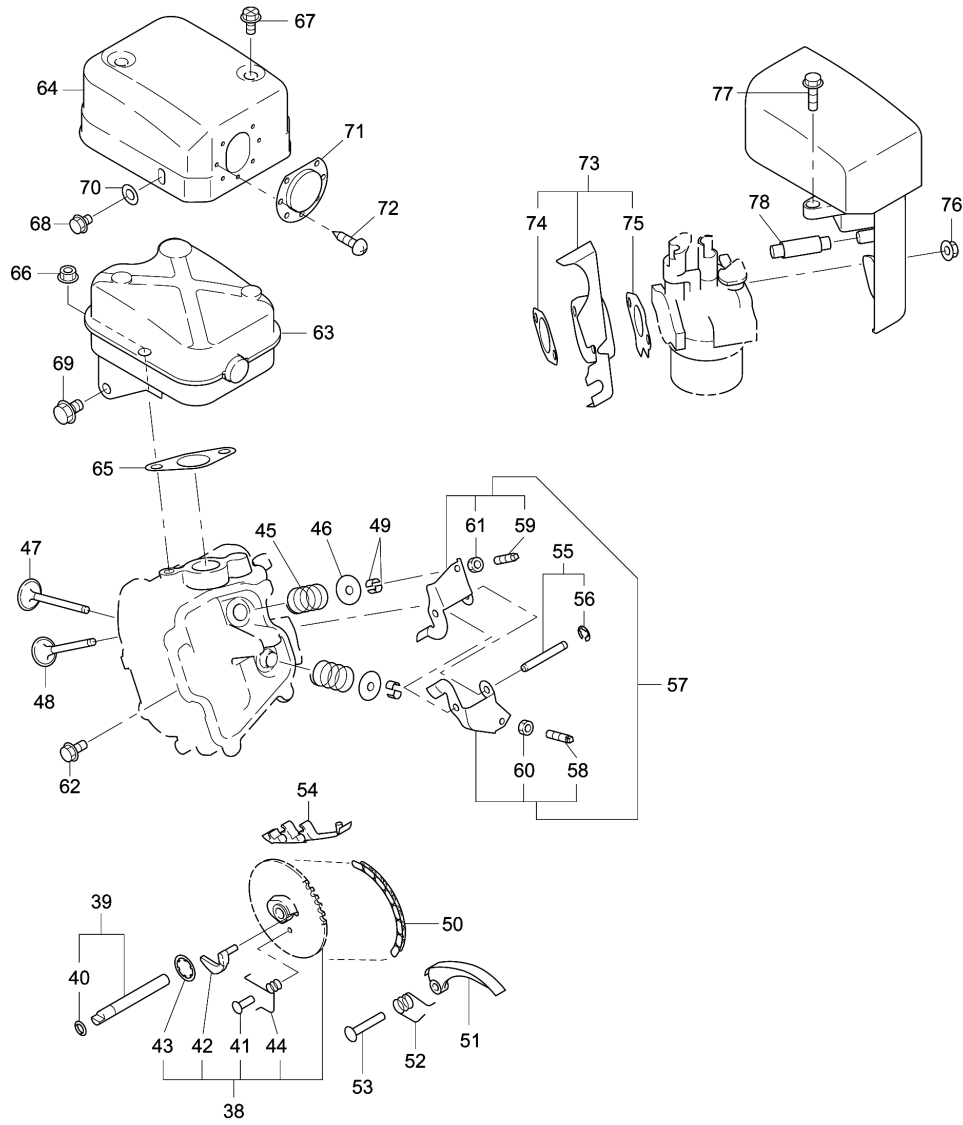

Model No.EW3051H ENGINE PUMP