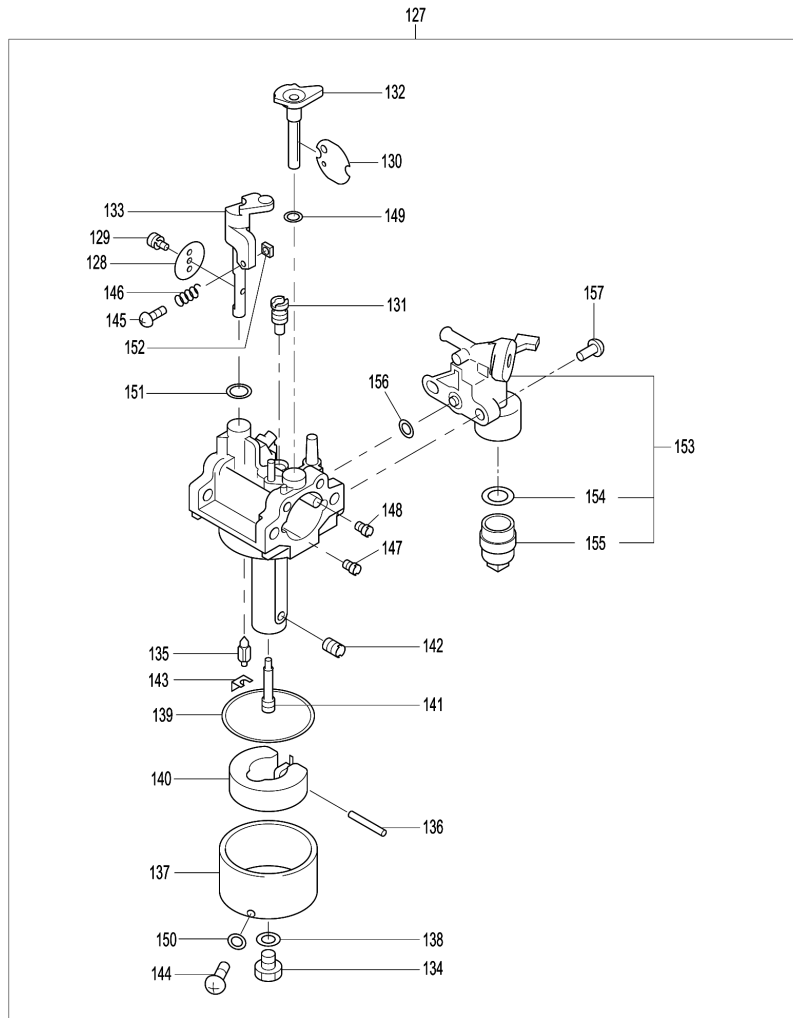

Model No.EW3051H ENGINE PUMP