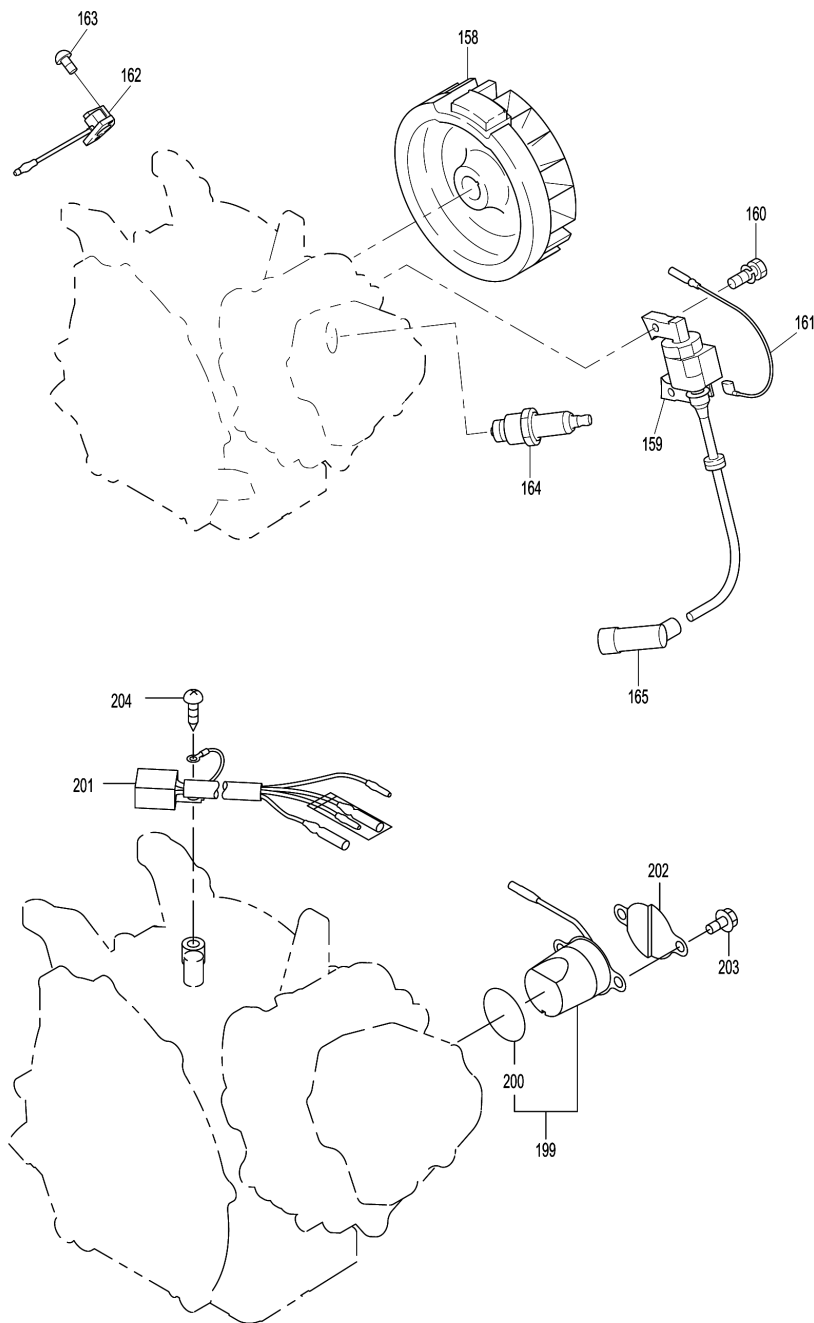

Model No.EW3051H ENGINE PUMP