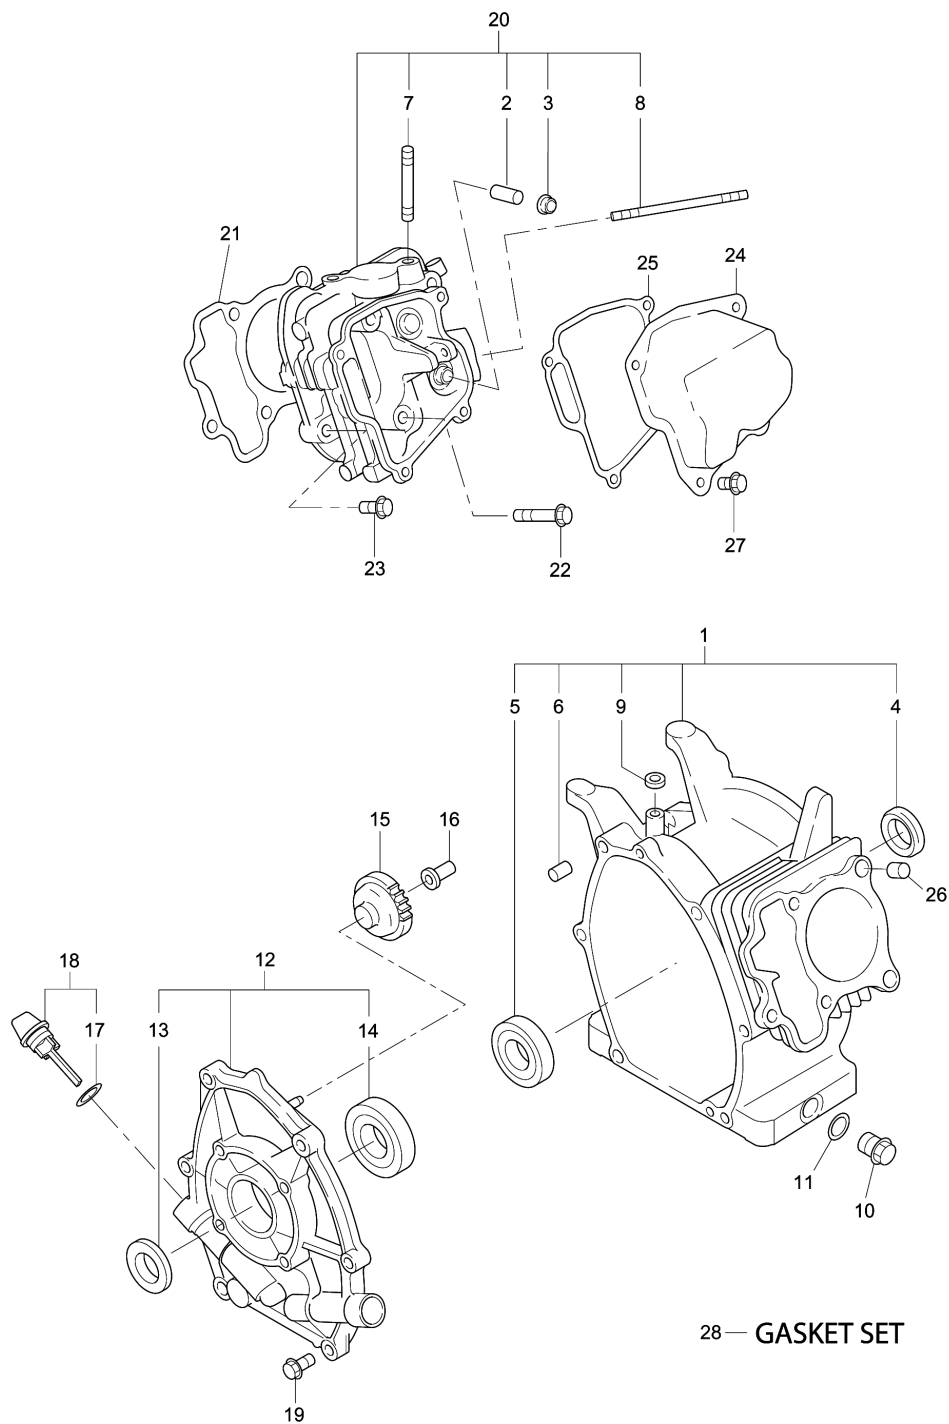

Model No.EW3051H ENGINE PUMP