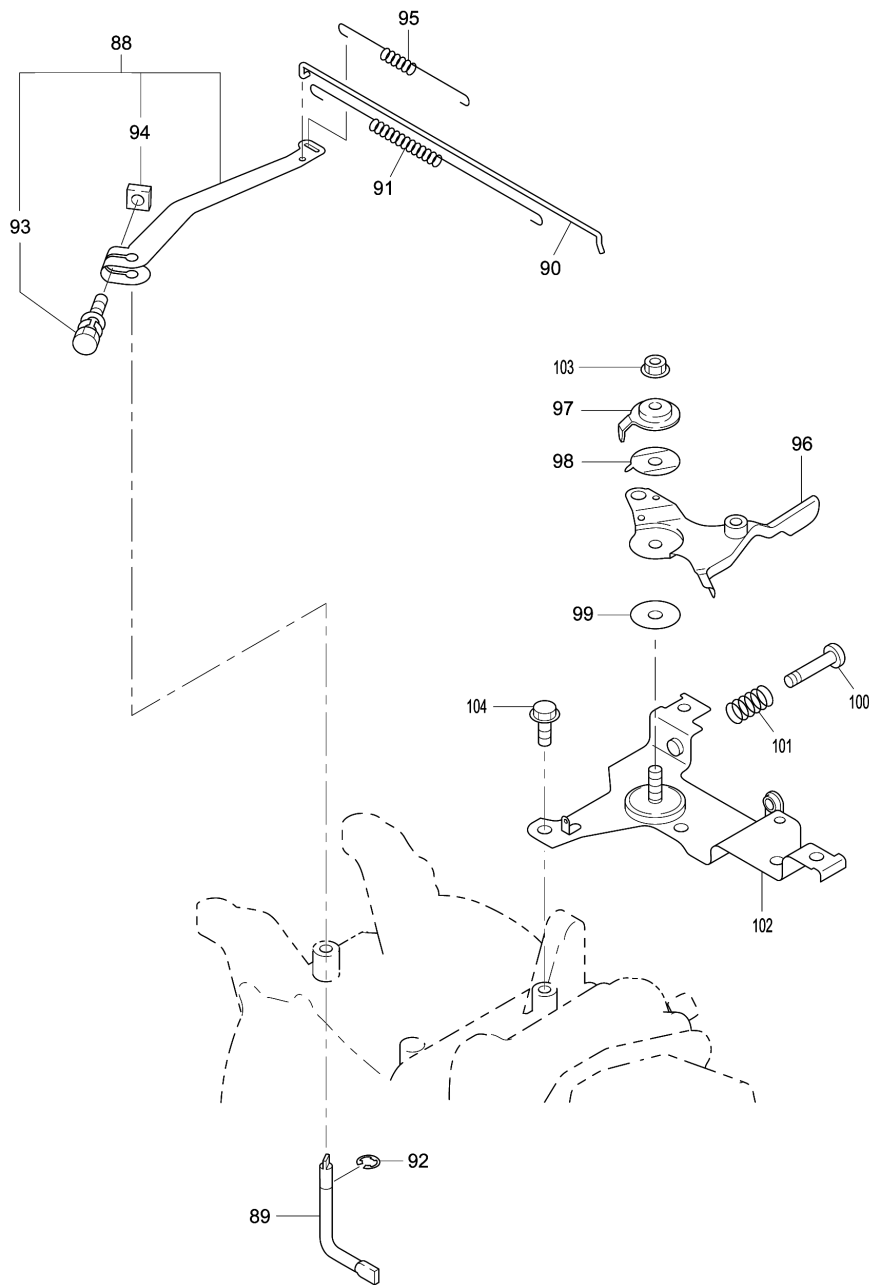

Model No.EW3051H ENGINE PUMP