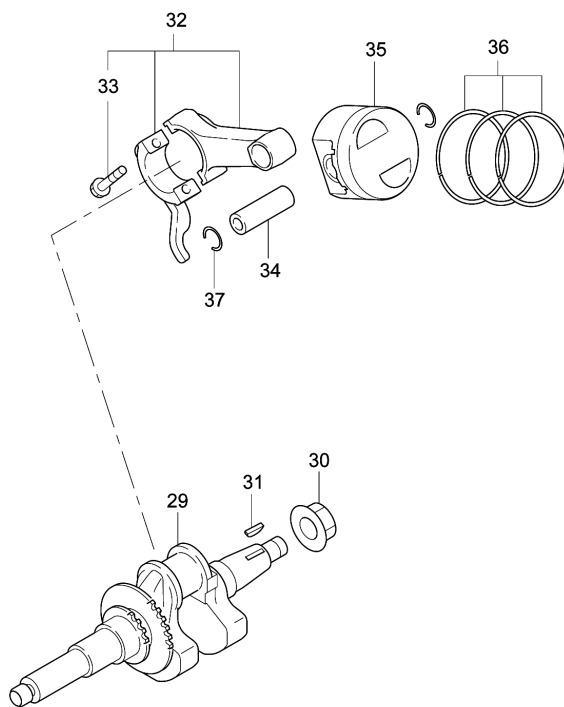

Model No.EW3051H ENGINE PUMP