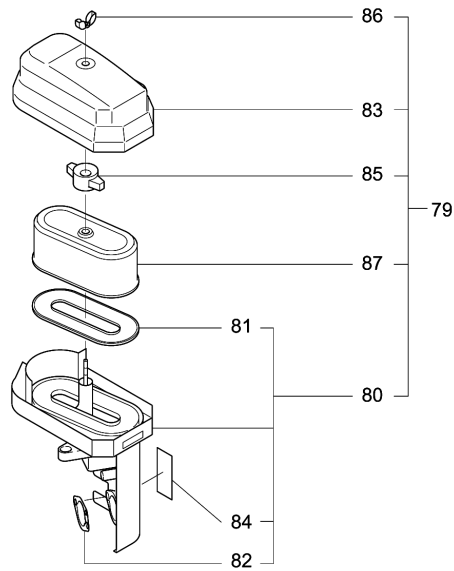

Model No.EW3051H ENGINE PUMP