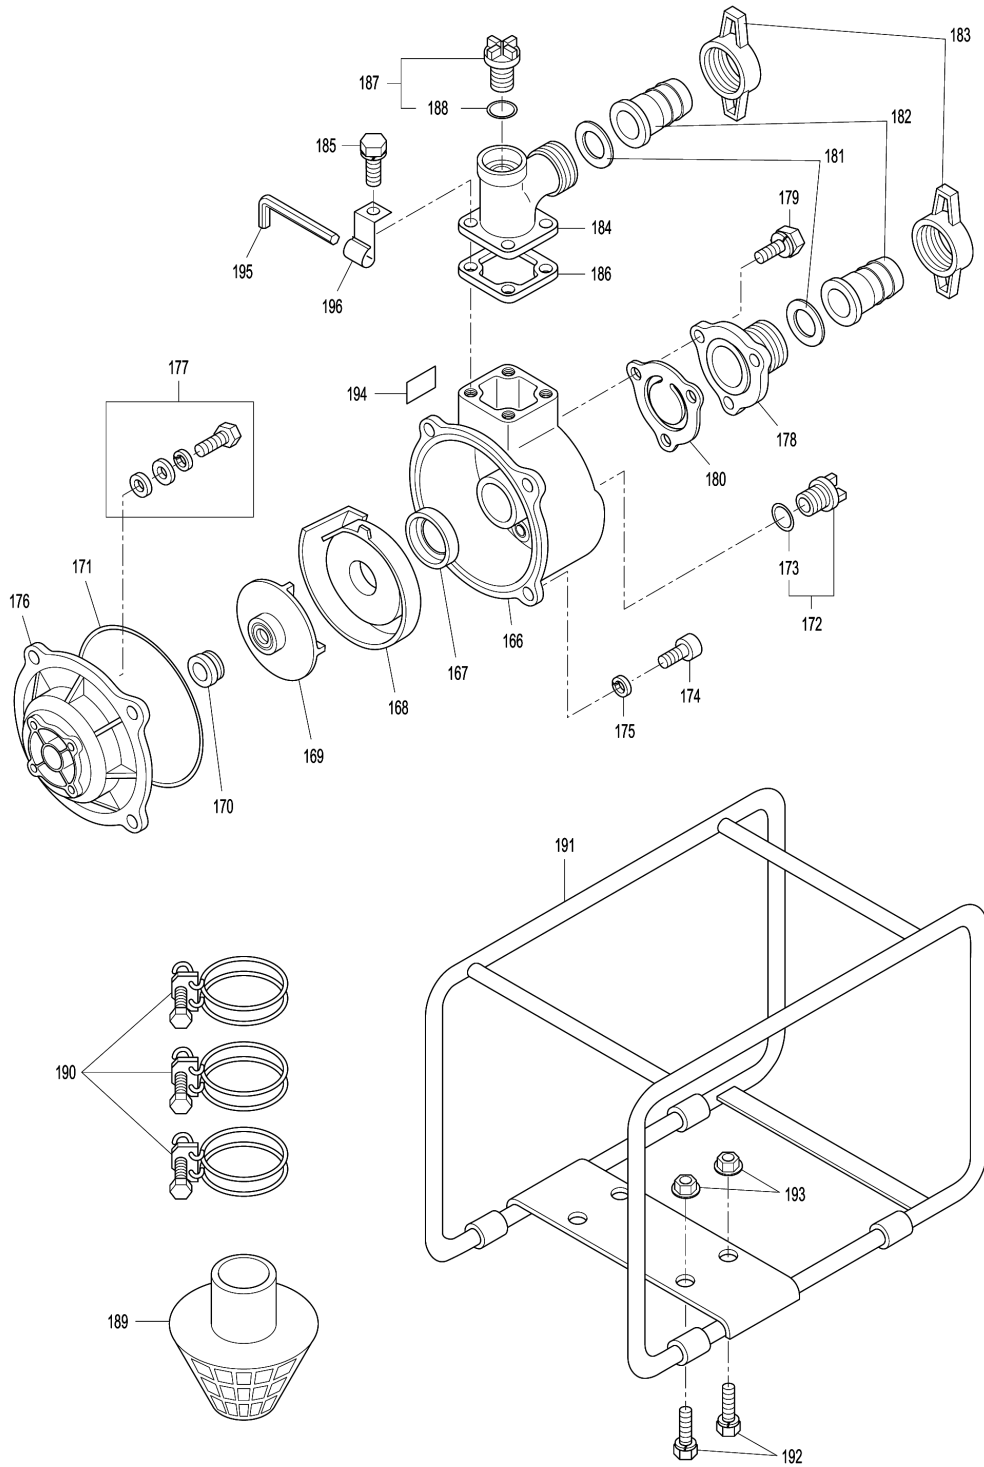

Model No.EW3051H ENGINE PUMP