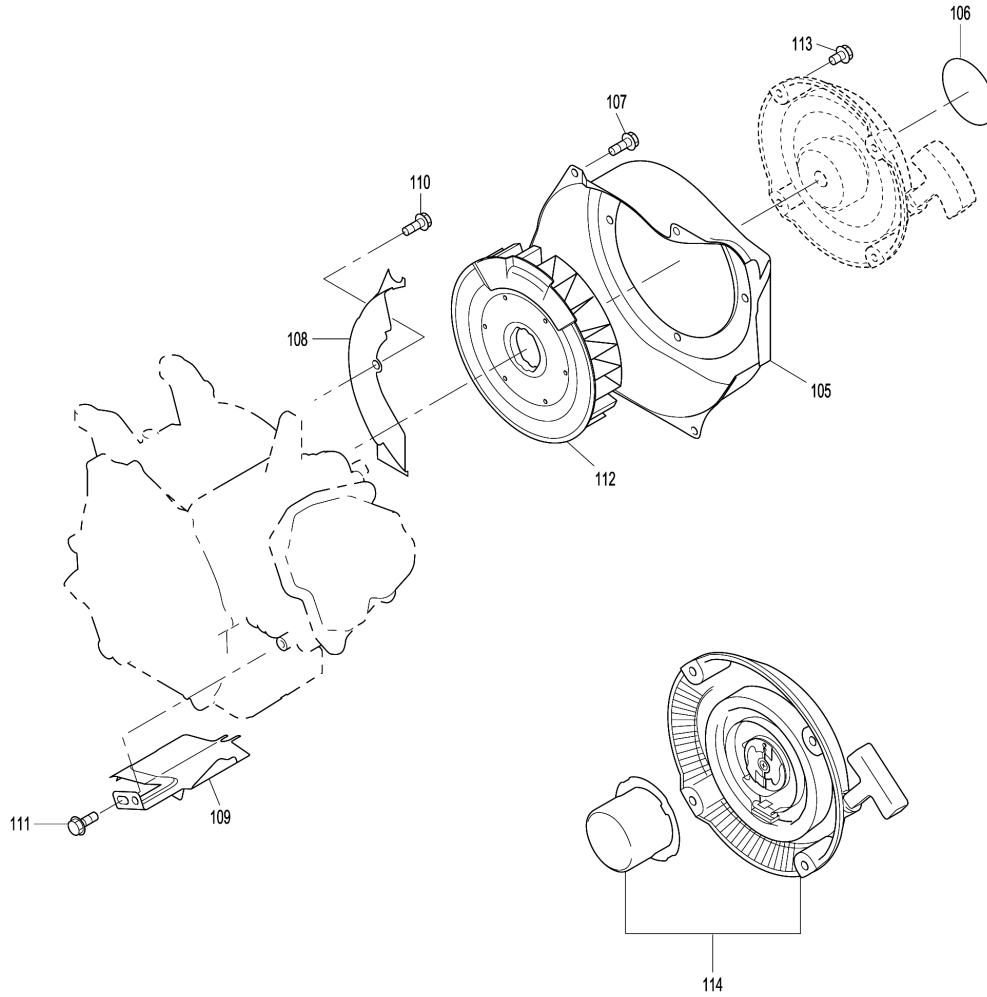

Model No.EW3051H ENGINE PUMP