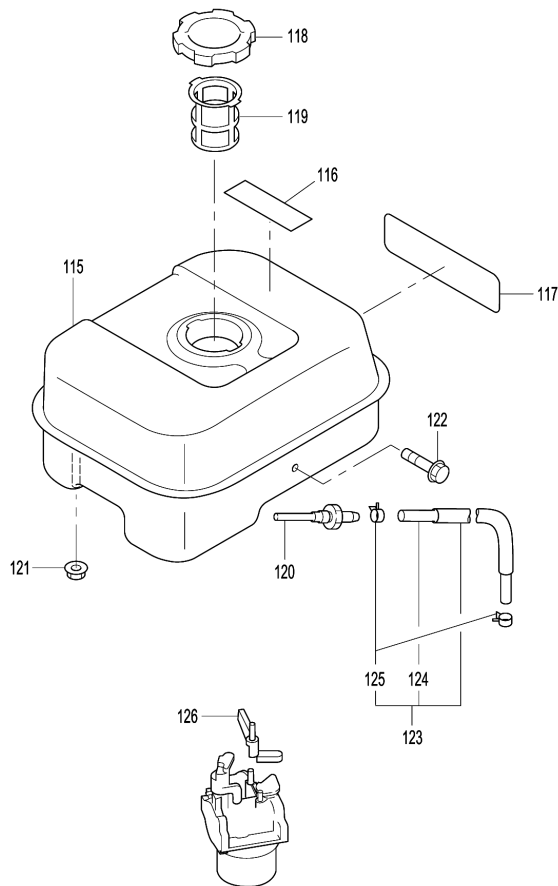

Model No.EW3051H ENGINE PUMP