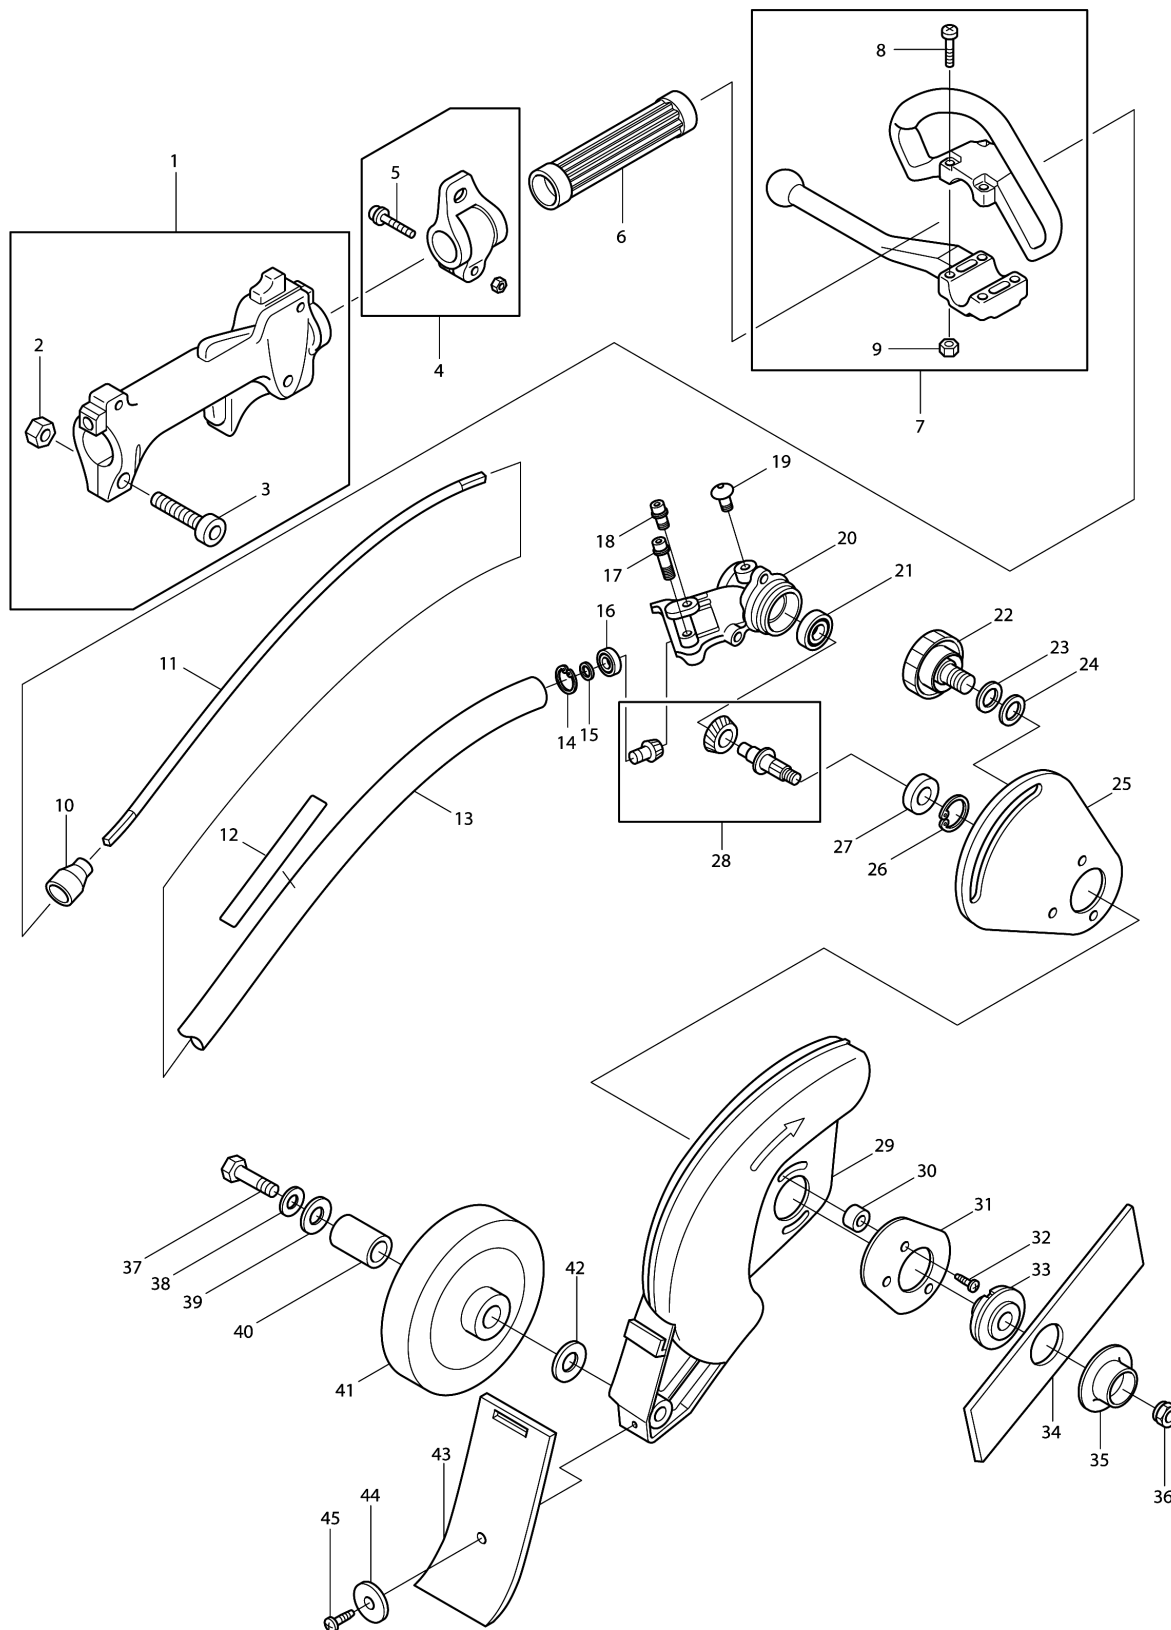

Model No.ETR2500 ENGINE EDGER