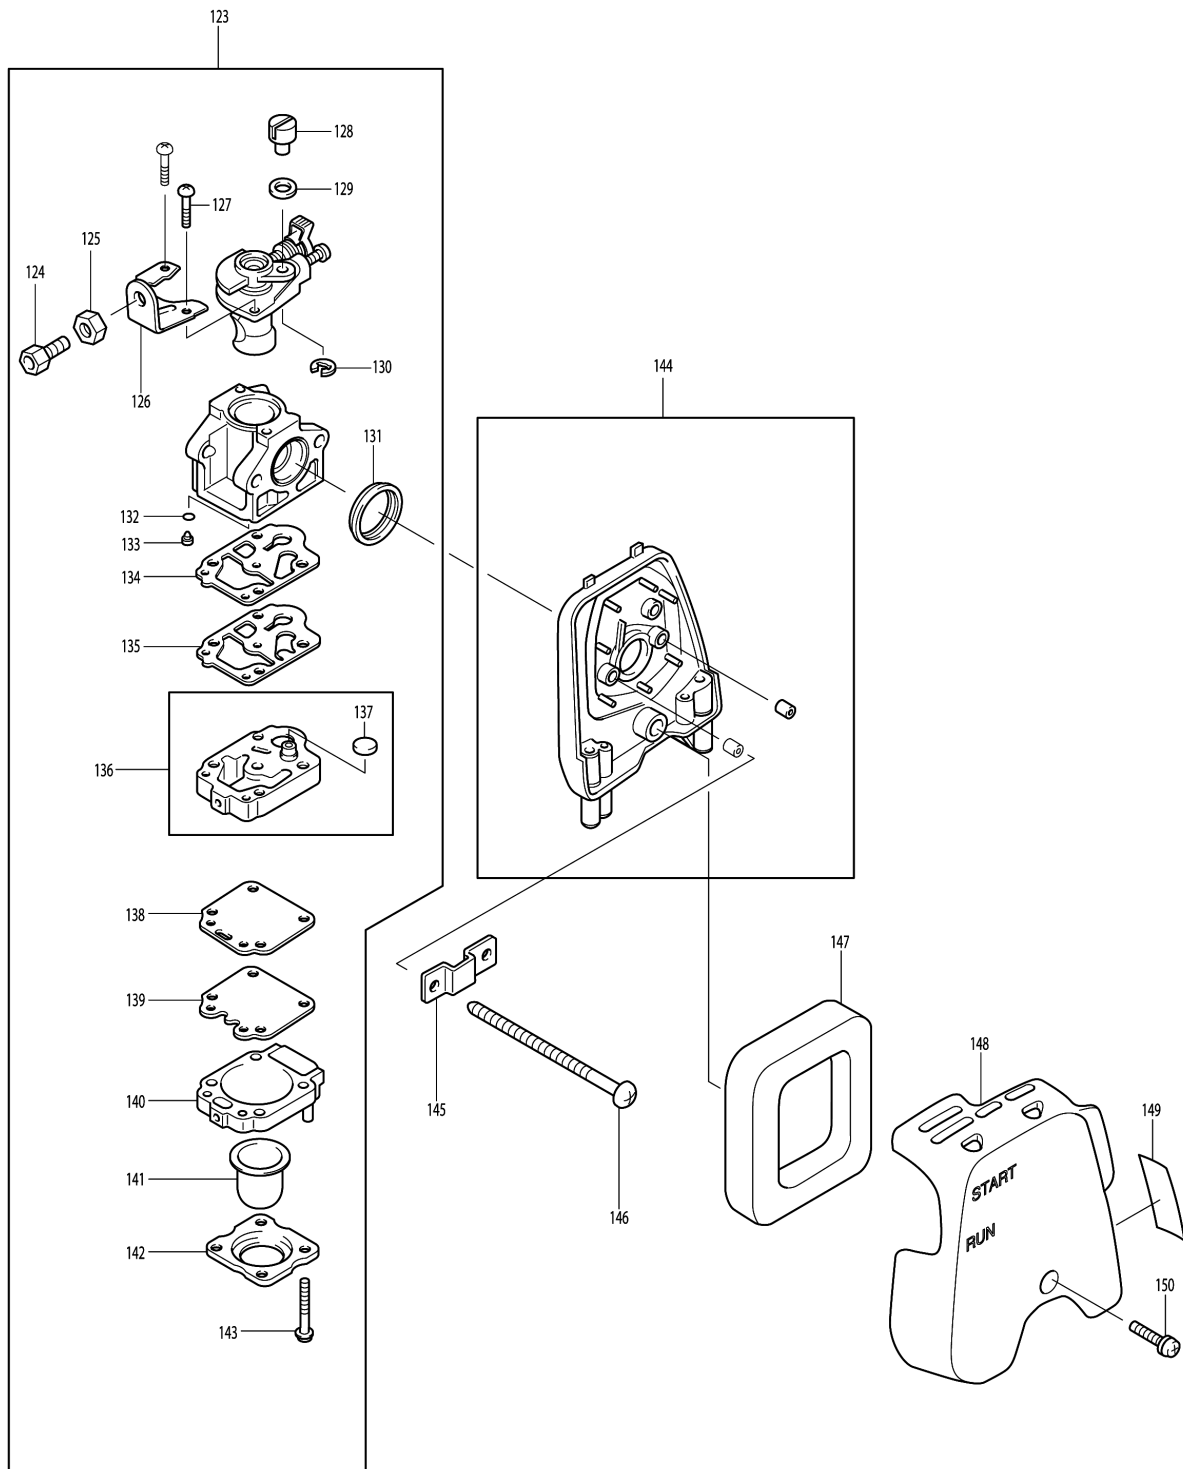

Model No.ETR2500 ENGINE EDGER