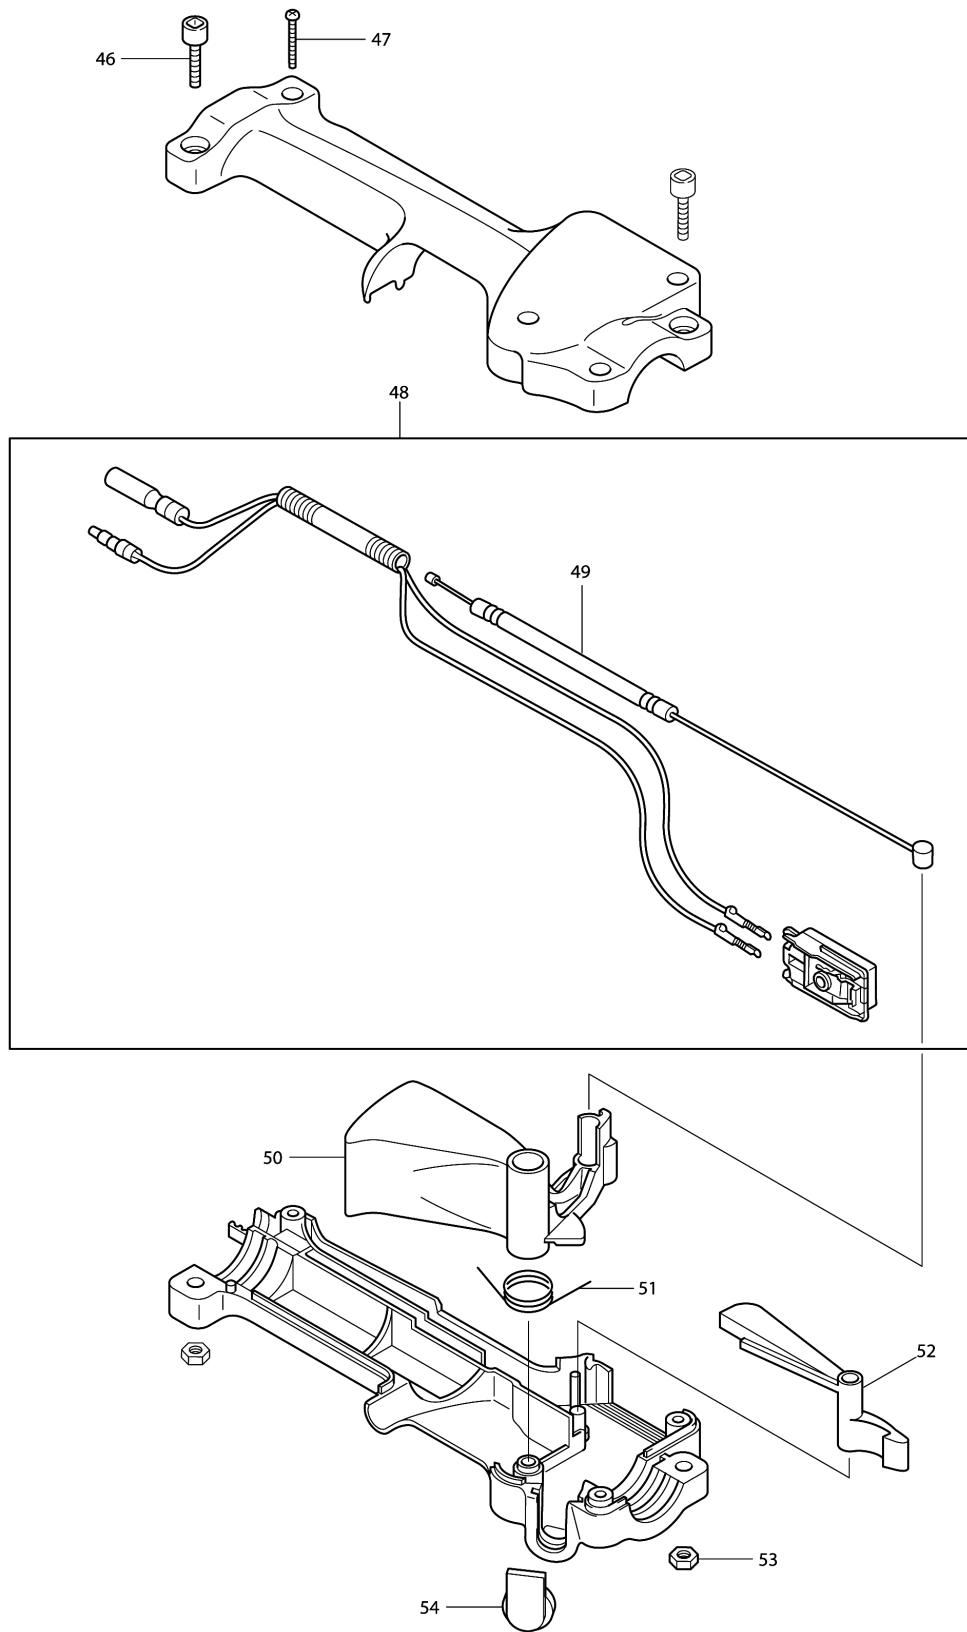

Model No.ETR2500 ENGINE EDGER