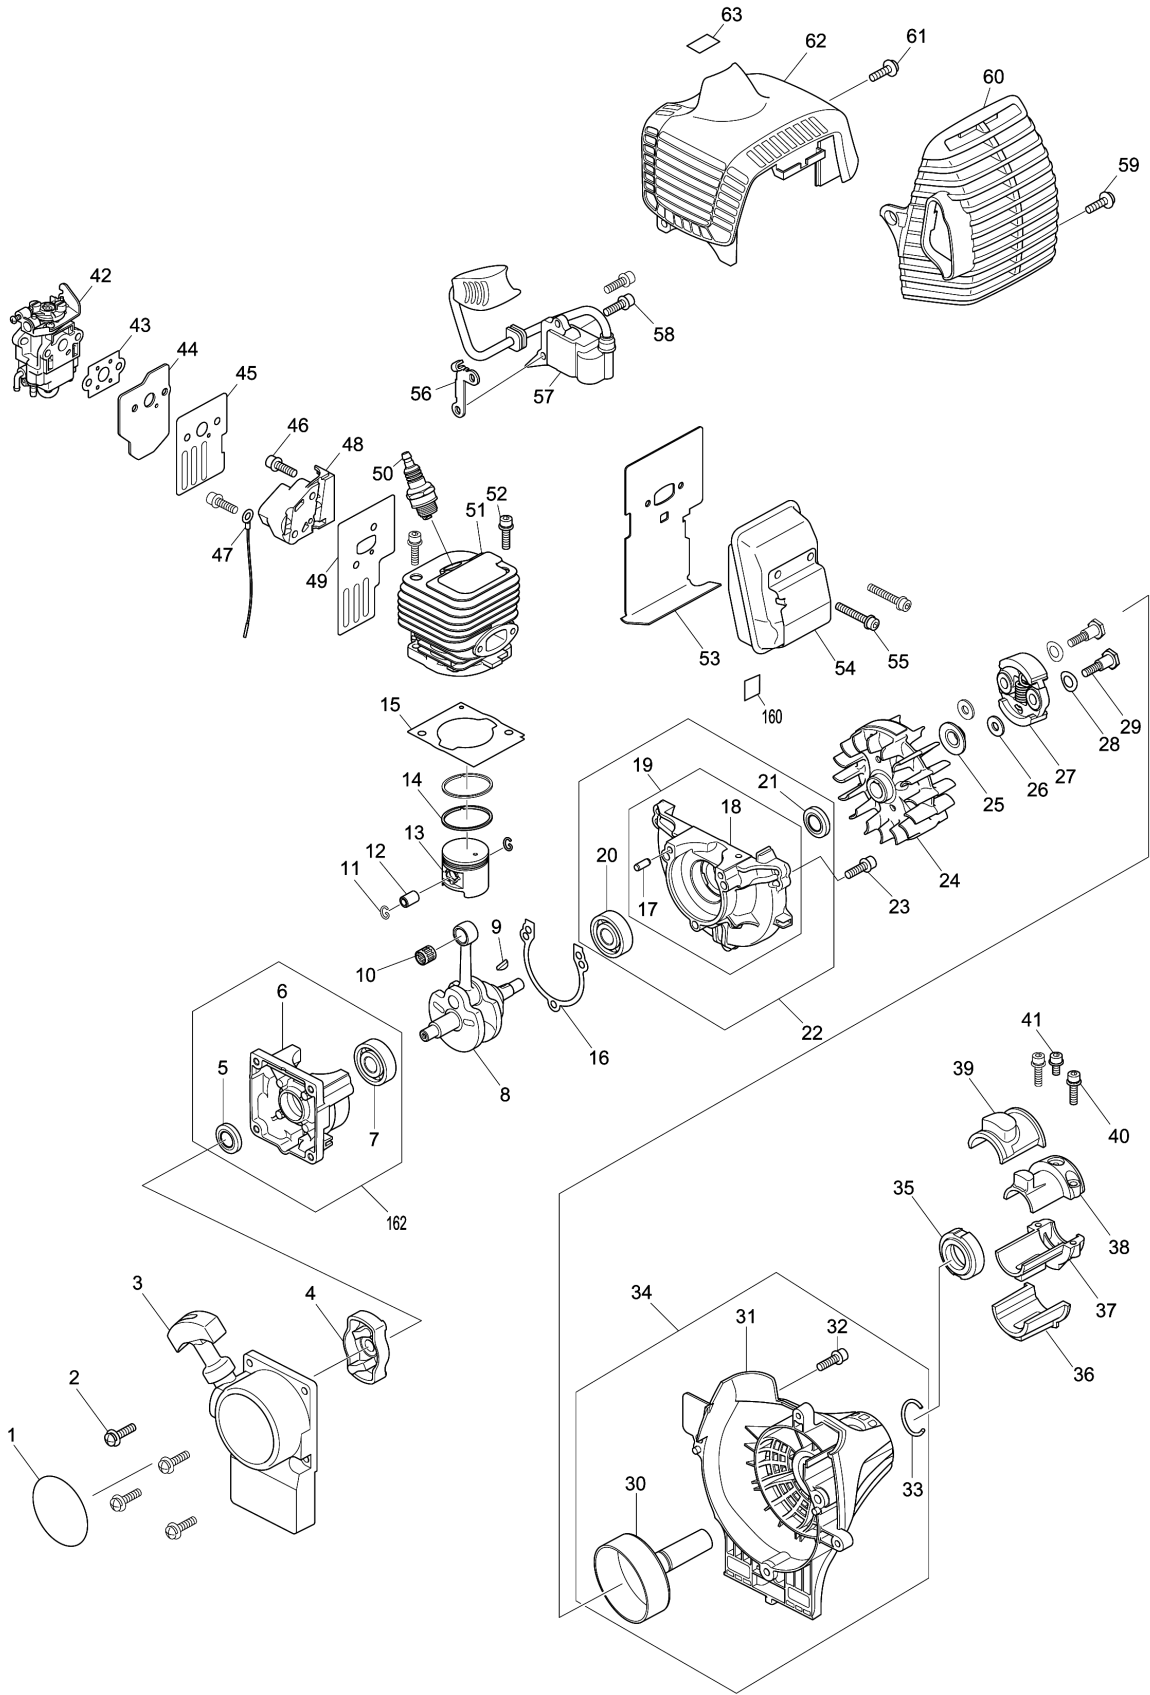

Model No.ER2600L PETROL STRING TRIMMER

Model No.ER2600L PETROL STRING TRIMMER

Model No.ER2600L PETROL STRING TRIMMER

Model No.ER2600L PETROL STRING TRIMMER

Item	Parts No.	Description	I/C	Qty	New/Old	Opt. 1	Opt. 2	Note
001	DA00000657	LABEL,MODEL		1				
002	DA00000096	SCREW & WASHER ASS'Y		4				
003	DA00000379	STARTER,REWIND ASSY		1				
004	DA00000380	PULLEY		1				
005	DA00000064	OIL SEAL		1				
006	DA00000383	CRANKCASE2		1				
007	DA00000384	BALL BEARING		1				
008	DA00000386	CRANKSHAFT COMPL		1				
009	DA00000077	WOODRUFF KEY		1				
010	DA00000073	NEEDLE BEARING 8		1				
011	DA00000071	CLIP		2				
012	DA00000389	PIN,PISTON		1				
013	DA00000387	PISTON		1				
014	DA00000388	RING,PISTON		2				
015	DA00000391	GASKET,CYLINDER		1				
016	DA00000390	GASKET,CRANKCASE		1				
017	DA00000385	KNOCK		2				
018	DA00000382	CRANKCASE1		1				
019	DA00000447	CRANKCASE ASS'Y		1				
D10		INC. 17,18						
020	DA00000384	BALL BEARING		1				
021	DA00000381	OIL SEAL		1				
022	DA00000448	CRANKCASE 1 ASS'Y		1				
D10		INC. 19-21						
023	DA00000134	HEX. SOCKET HEAD BOLT M5X30		3				
024	DA00000393	FLYWHEEL COMPL		1				
025	DA00000397	NUT,M6		1				
026	DA00000398	WASHER		2				
027	DA00000399	CLUTCH ASS'Y		1				
028	DA00000400	WASHER		2				
029	DA00000401	BOLT,CLUTCH		2				
030	DA00000626	DRUM,CLUTCH COMPL		1				
031	DA00000485	CLUTCH CASE COMPLETE		1				
032	DA00000080	SOCKET HEAD BOLT M5X20		4				
033	DA00000487	OUTER SNAP RING		1				
034	DA00000663	CLUTCH CASE COMPLETE		1				
D10		INC. 30-33						
035	DA00000405	BUFFER RUBBER		1				
036	DA00000409	BUFFER RUBBER		1				
037	DA00000407	PIPE HOLDER		1				
038	DA00000406	PIPE HOLDER		1				
039	DA00000408	BUFFER RUBBER		1				