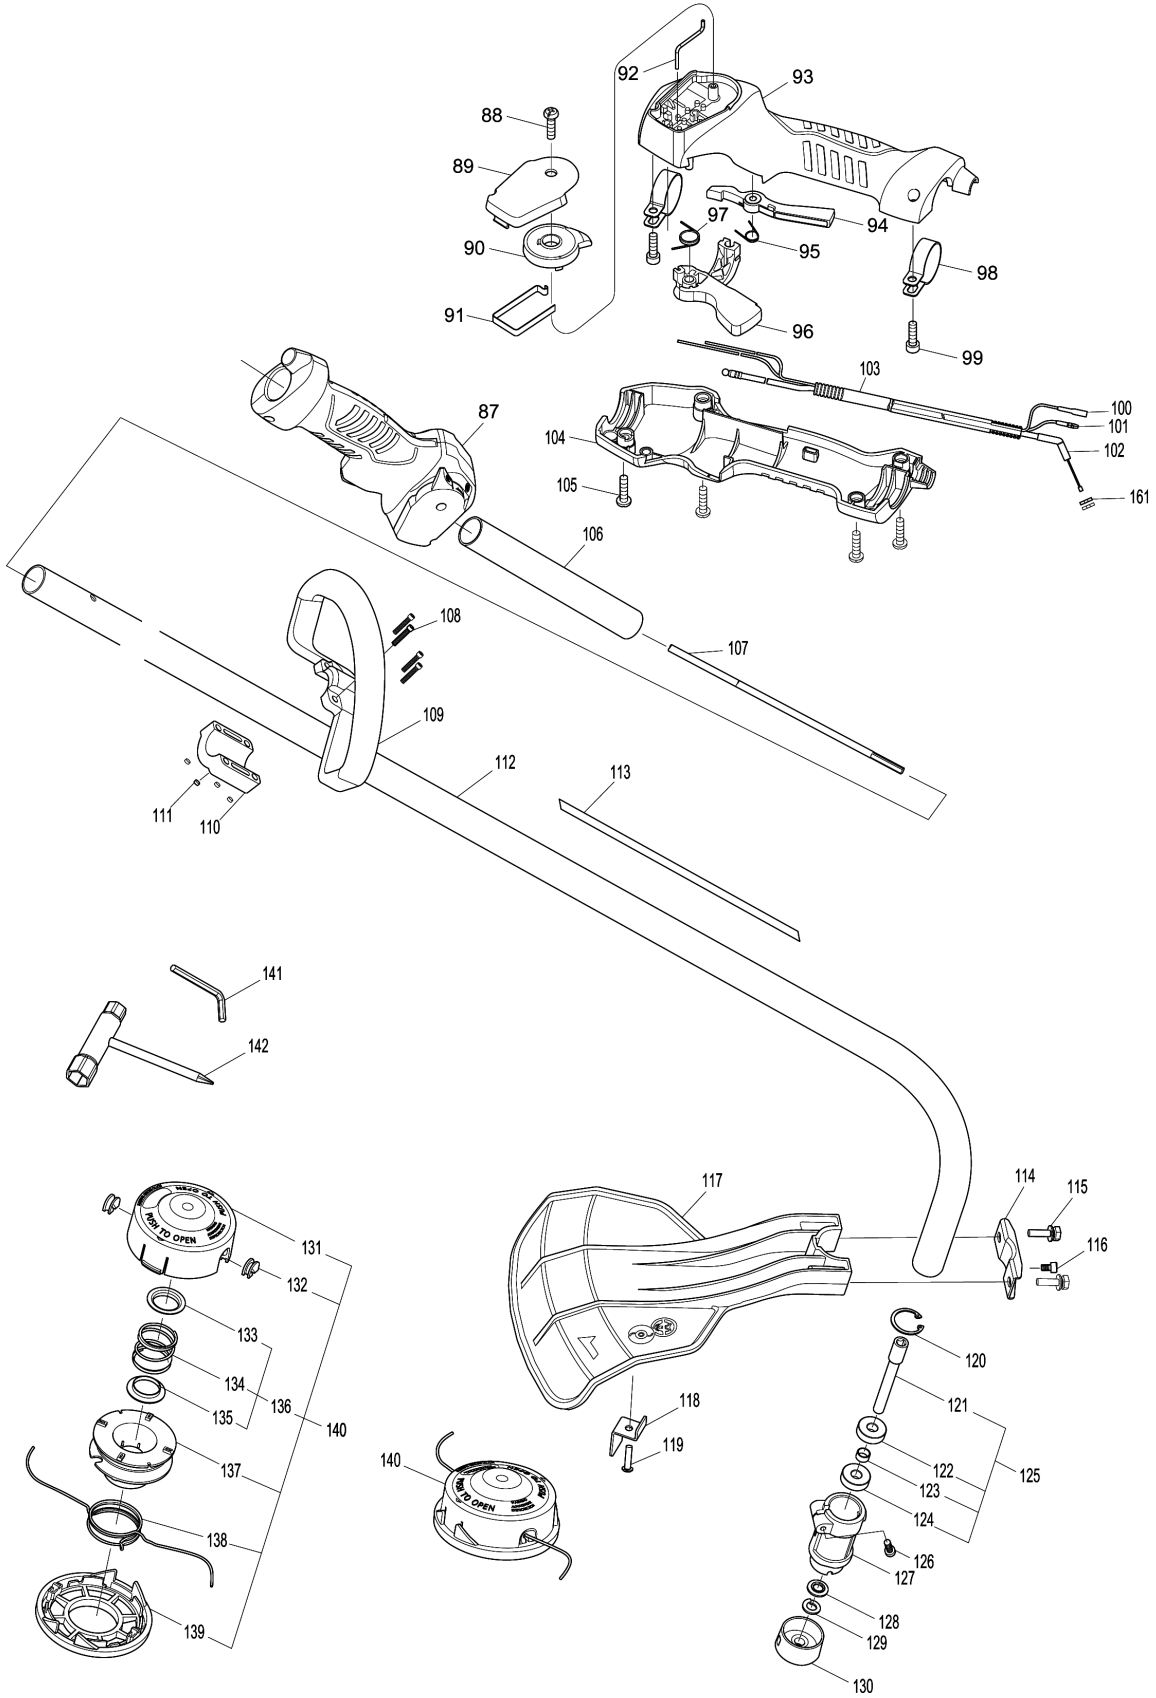

Model No.ER2600L PETROL STRING TRIMMER

Model No.ER2600L PETROL STRING TRIMMER

Model No.ER2600L PETROL STRING TRIMMER

Model No.ER2600L PETROL STRING TRIMMER

Item	Parts No.	Description	I/C	Qty	New/Old	Opt. 1	Opt. 2	Note
001	DA00000657	LABEL,MODEL		1				
002	DA00000096	SCREW & WASHER ASS'Y		4				
003	DA00000379	STARTER,REWIND ASSY		1				
004	DA00000380	PULLEY		1				
005	DA00000064	OIL SEAL		1				
006	DA00000383	CRANKCASE2		1				
007	DA00000384	BALL BEARING		1				
008	DA00000386	CRANKSHAFT COMPL		1				
009	DA00000077	WOODRUFF KEY		1				
010	DA00000073	NEEDLE BEARING 8		1				
011	DA00000071	CLIP		2				
012	DA00000389	PIN,PISTON		1				
013	DA00000387	PISTON		1				
014	DA00000388	RING,PISTON		2				
015	DA00000391	GASKET,CYLINDER		1				
016	DA00000390	GASKET,CRANKCASE		1				
017	DA00000385	KNOCK		2				
018	DA00000382	CRANKCASE1		1				
019	DA00000447	CRANKCASE ASS'Y		1				
D10		INC. 17,18						
020	DA00000384	BALL BEARING		1				
021	DA00000381	OIL SEAL		1				
022	DA00000448	CRANKCASE 1 ASS'Y		1				
D10		INC. 19-21						
023	DA00000134	HEX. SOCKET HEAD BOLT M5X30		3				
024	DA00000393	FLYWHEEL COMPL		1				
025	DA00000397	NUT,M6		1				
026	DA00000398	WASHER		2				
027	DA00000399	CLUTCH ASS'Y		1				
028	DA00000400	WASHER		2				
029	DA00000401	BOLT,CLUTCH		2				
030	DA00000626	DRUM,CLUTCH COMPL		1				
031	DA00000485	CLUTCH CASE COMPLETE		1				
032	DA00000080	SOCKET HEAD BOLT M5X20		4				
033	DA00000487	OUTER SNAP RING		1				
034	DA00000663	CLUTCH CASE COMPLETE		1				
D10		INC. 30-33						
035	DA00000405	BUFFER RUBBER		1				
036	DA00000409	BUFFER RUBBER		1				
037	DA00000407	PIPE HOLDER		1				
038	DA00000406	PIPE HOLDER		1				
039	DA00000408	BUFFER RUBBER		1				