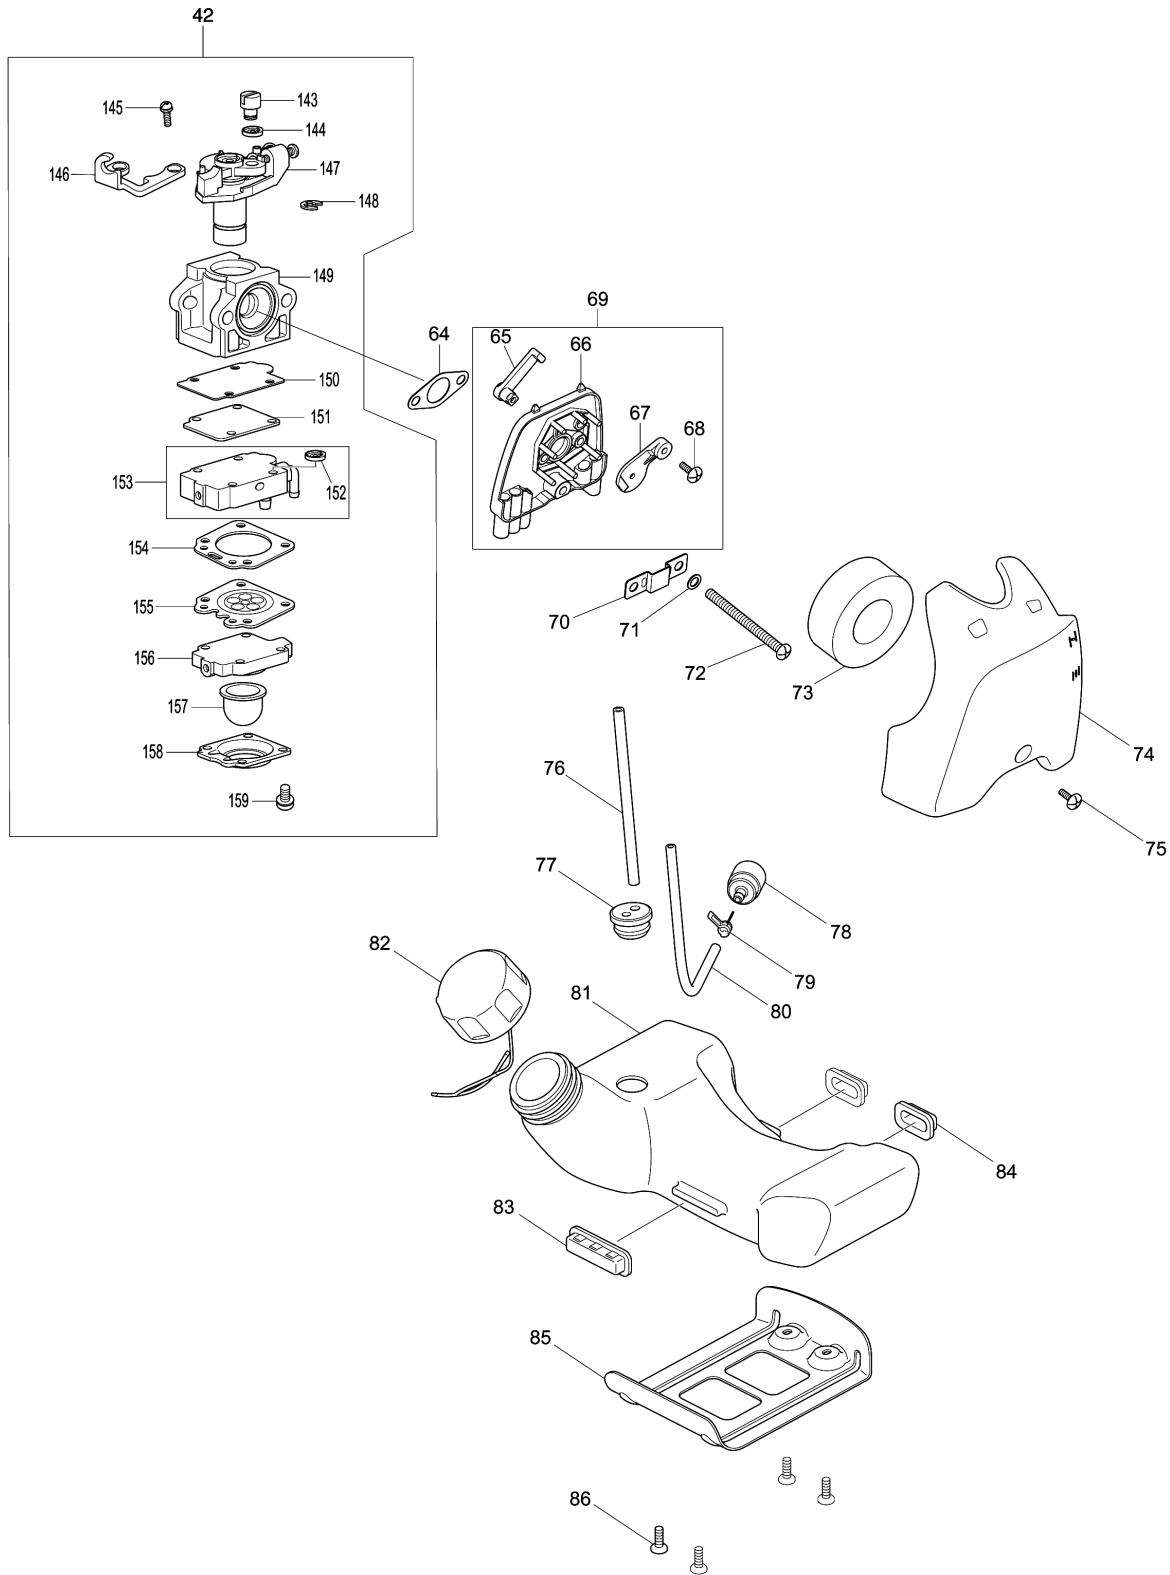

Model No.ER2600L PETROL STRING TRIMMER

Model No.ER2600L PETROL STRING TRIMMER

Model No.ER2600L PETROL STRING TRIMMER

Model No.ER2600L PETROL STRING TRIMMER

Item	Parts No.	Description	I/C	Qty	New/Old	Opt. 1	Opt. 2	Note
001	DA00000657	LABEL,MODEL		1				
002	DA00000096	SCREW & WASHER ASS'Y		4				
003	DA00000379	STARTER,REWIND ASSY		1				
004	DA00000380	PULLEY		1				
005	DA00000064	OIL SEAL		1				
006	DA00000383	CRANKCASE2		1				
007	DA00000384	BALL BEARING		1				
008	DA00000386	CRANKSHAFT COMPL		1				
009	DA00000077	WOODRUFF KEY		1				
010	DA00000073	NEEDLE BEARING 8		1				
011	DA00000071	CLIP		2				
012	DA00000389	PIN,PISTON		1				
013	DA00000387	PISTON		1				
014	DA00000388	RING,PISTON		2				
015	DA00000391	GASKET,CYLINDER		1				
016	DA00000390	GASKET,CRANKCASE		1				
017	DA00000385	KNOCK		2				
018	DA00000382	CRANKCASE1		1				
019	DA00000447	CRANKCASE ASS'Y		1				
D10		INC. 17,18						
020	DA00000384	BALL BEARING		1				
021	DA00000381	OIL SEAL		1				
022	DA00000448	CRANKCASE 1 ASS'Y		1				
D10		INC. 19-21						
023	DA00000134	HEX. SOCKET HEAD BOLT M5X30		3				
024	DA00000393	FLYWHEEL COMPL		1				
025	DA00000397	NUT,M6		1				
026	DA00000398	WASHER		2				
027	DA00000399	CLUTCH ASS'Y		1				
028	DA00000400	WASHER		2				
029	DA00000401	BOLT,CLUTCH		2				
030	DA00000626	DRUM,CLUTCH COMPL		1				
031	DA00000485	CLUTCH CASE COMPLETE		1				
032	DA00000080	SOCKET HEAD BOLT M5X20		4				
033	DA00000487	OUTER SNAP RING		1				
034	DA00000663	CLUTCH CASE COMPLETE		1				
D10		INC. 30-33						
035	DA00000405	BUFFER RUBBER		1				
036	DA00000409	BUFFER RUBBER		1				
037	DA00000407	PIPE HOLDER		1				
038	DA00000406	PIPE HOLDER		1				
039	DA00000408	BUFFER RUBBER		1				