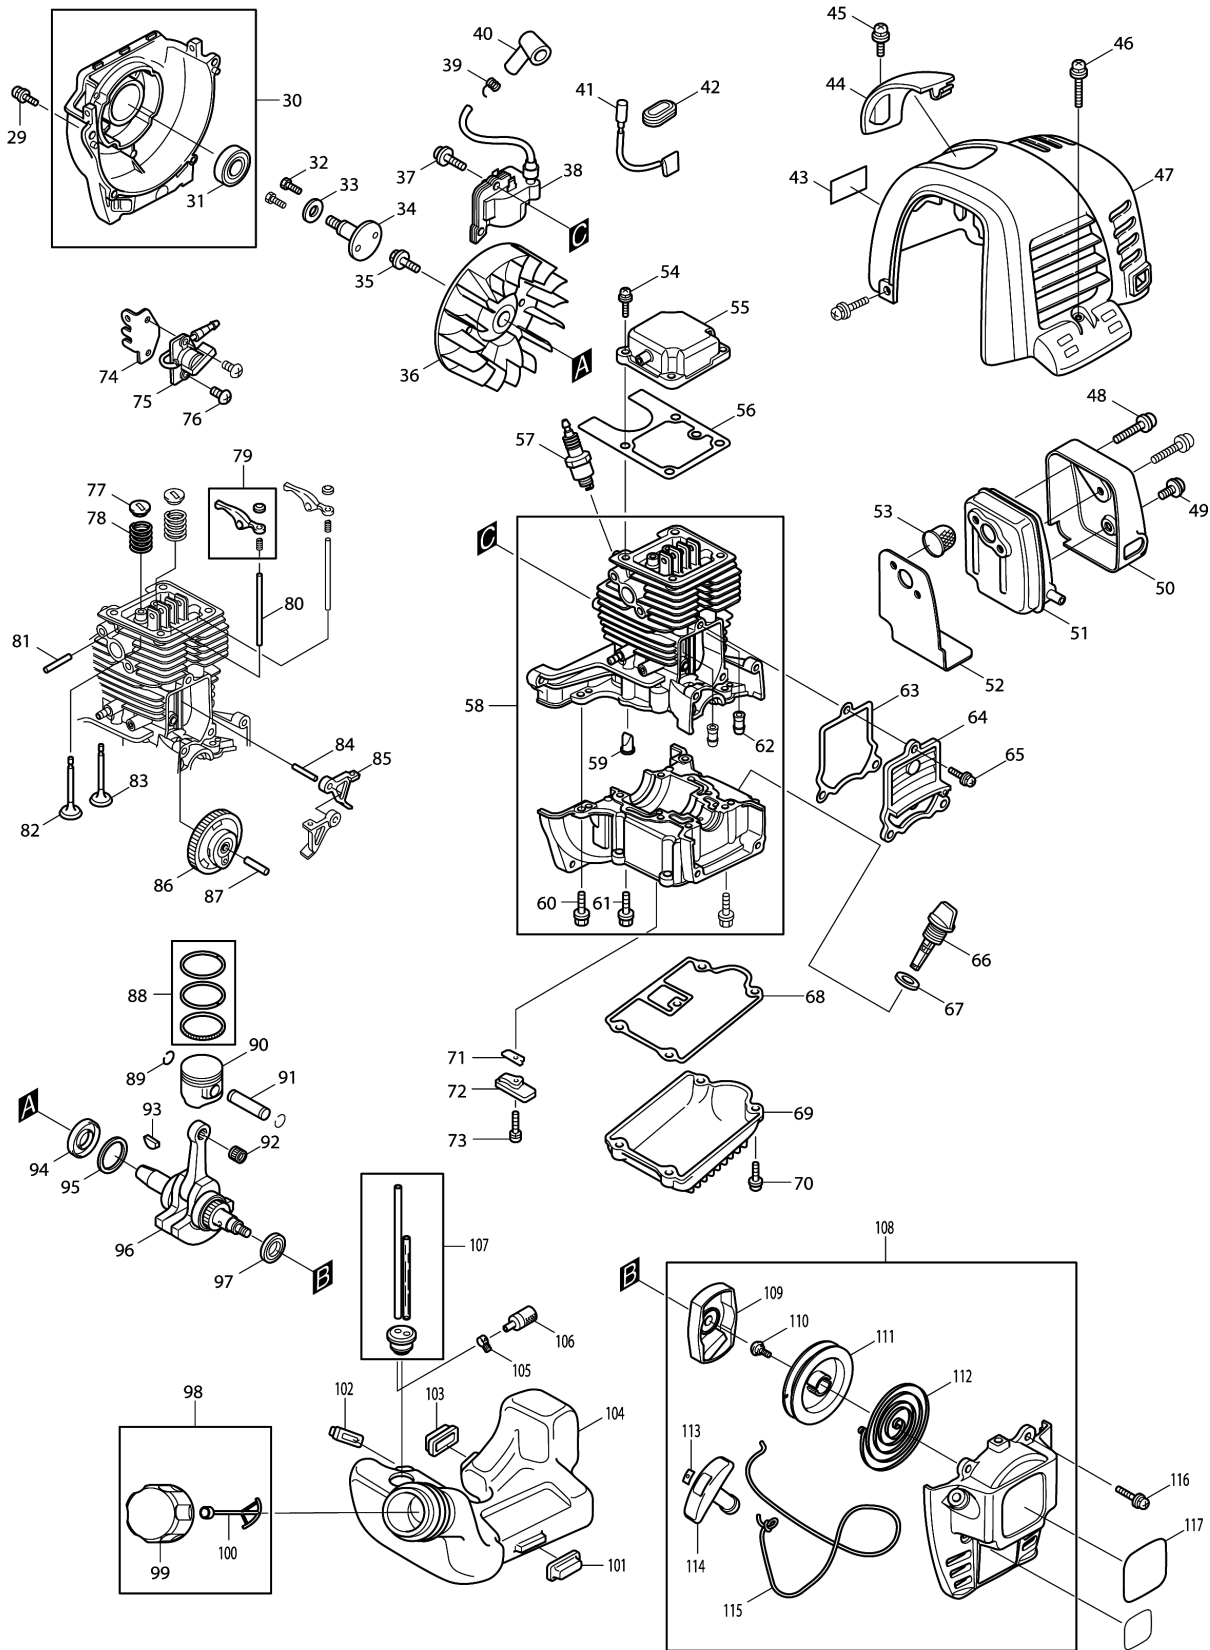

Model No.EPH1000X PETROL PUMP