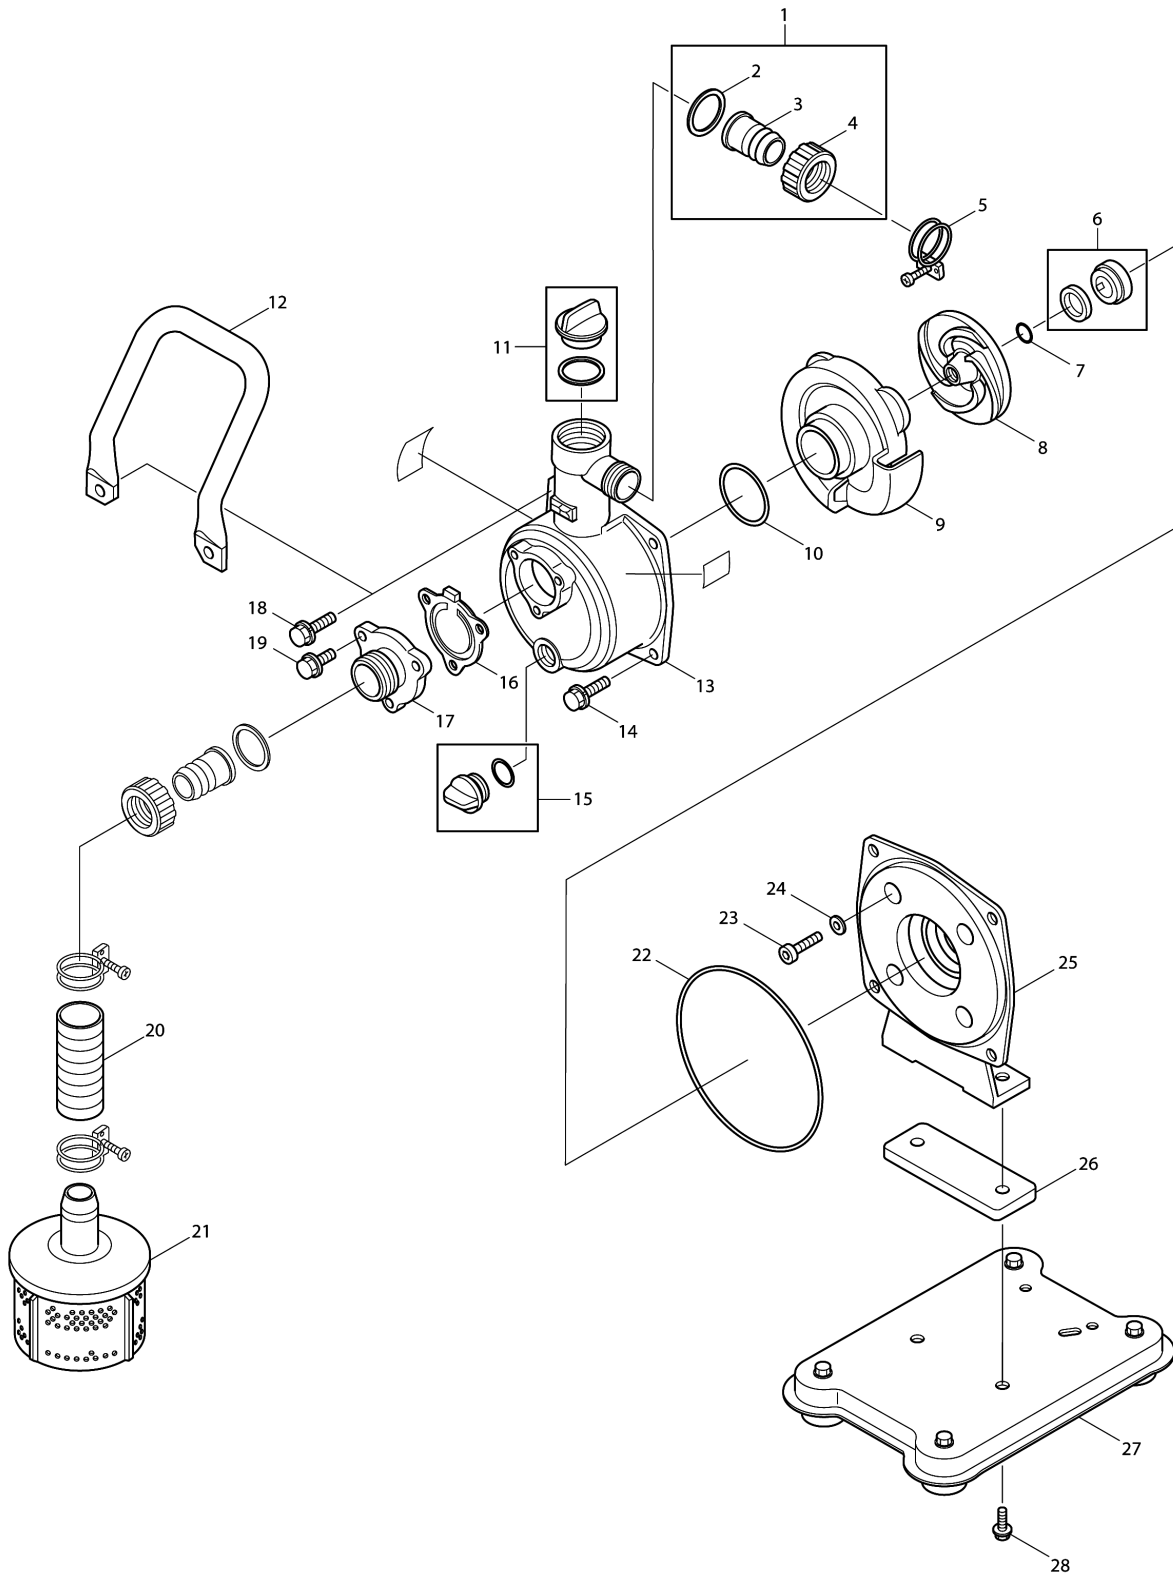

Model No.EPH1000X PETROL PUMP