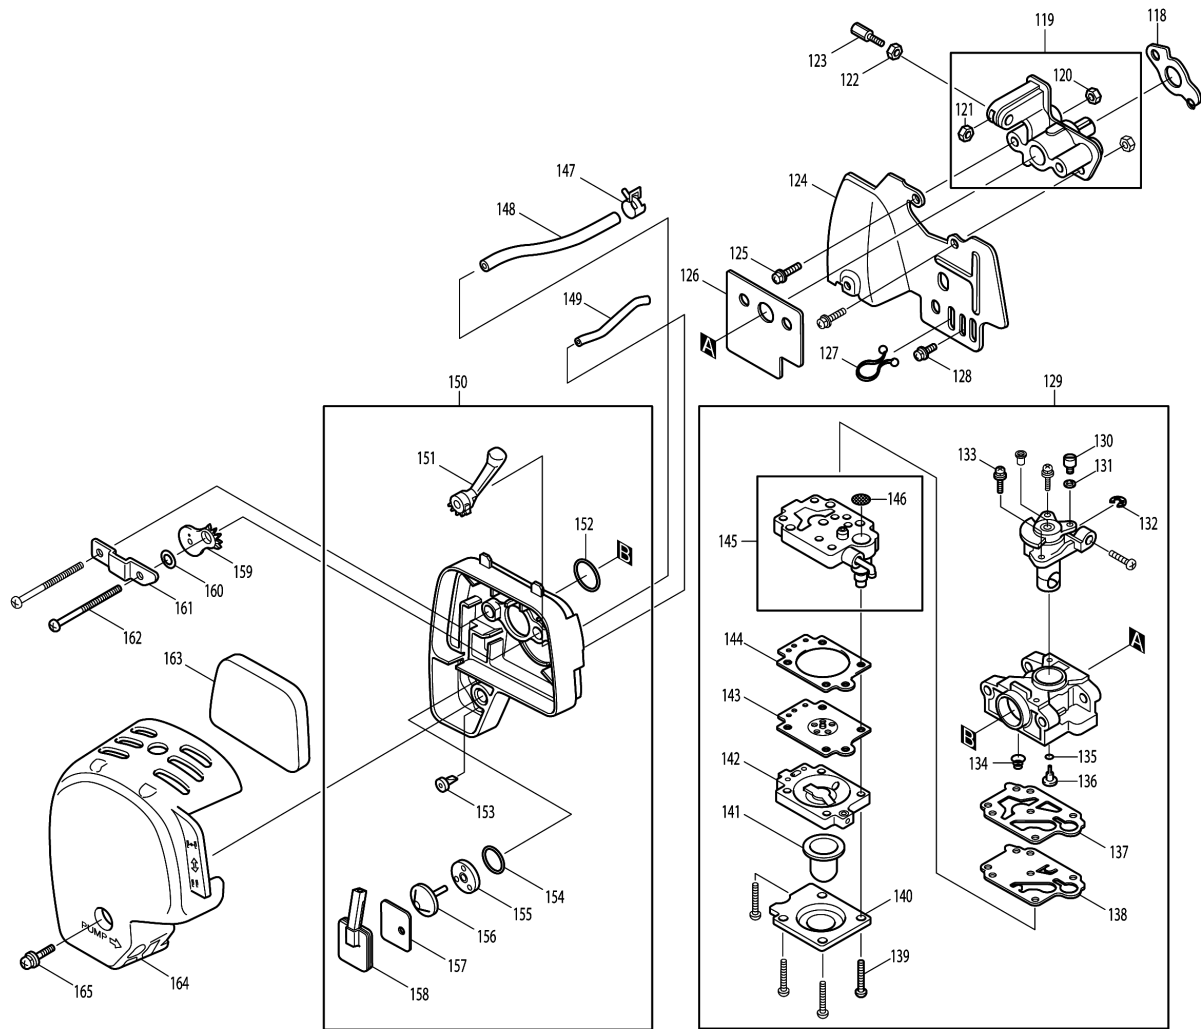

Model No.EPH1000X PETROL PUMP