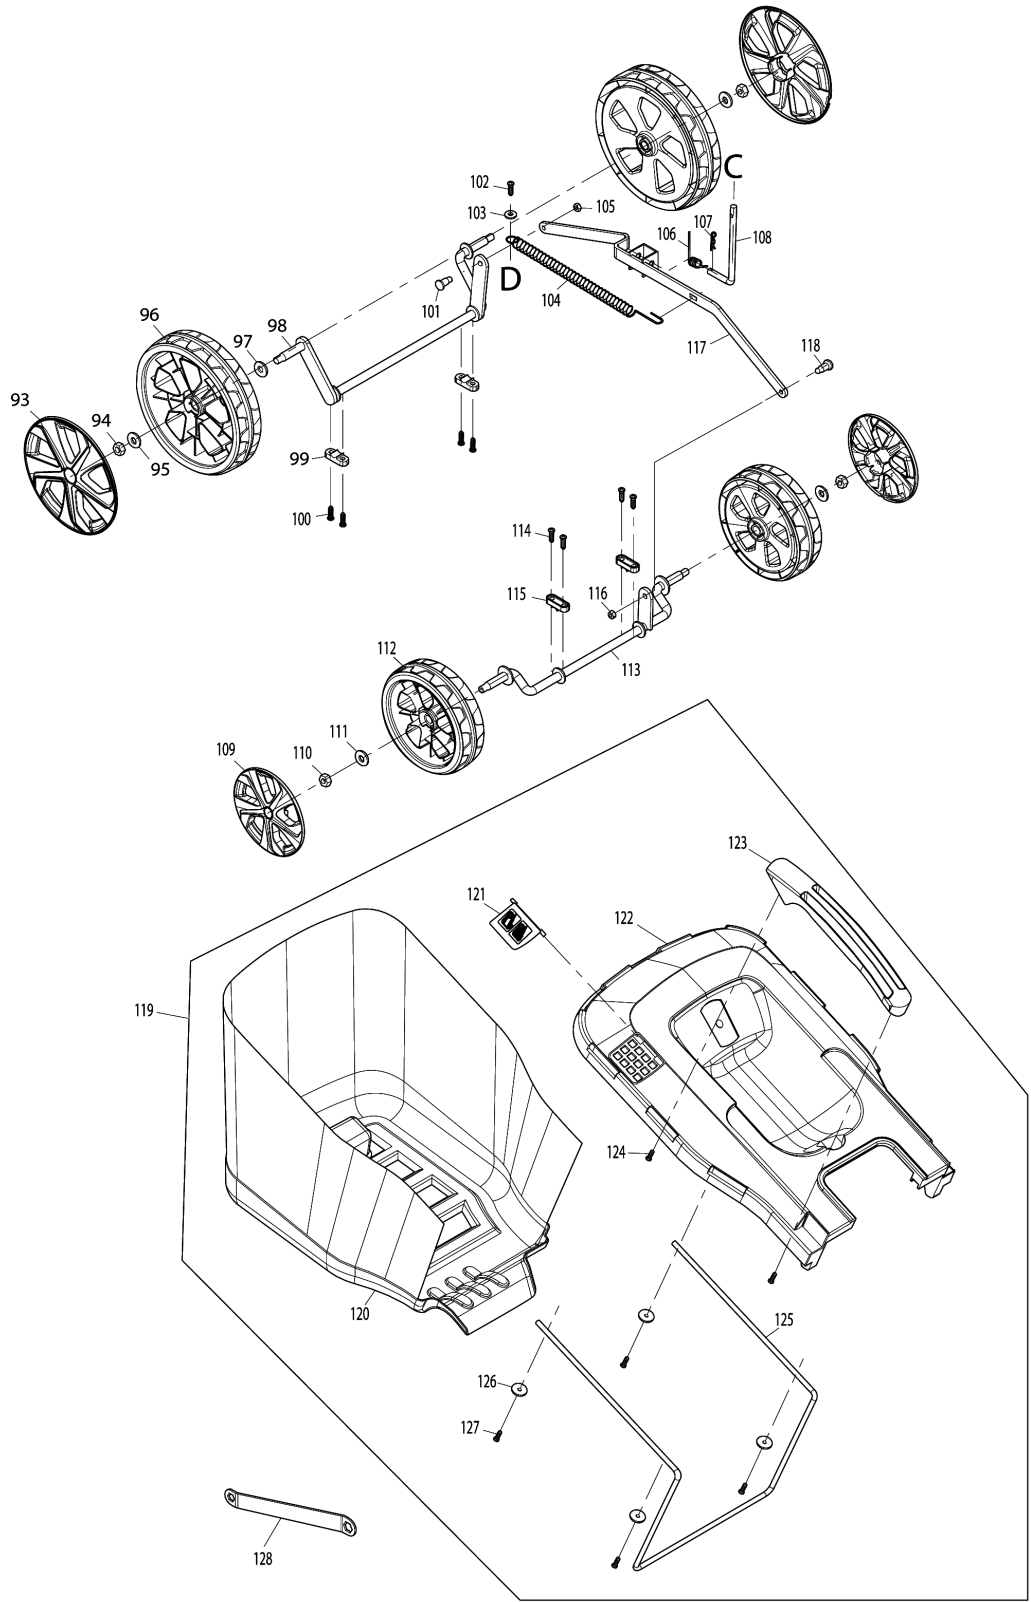

Model No.EM331 330MM ELECTRIC LAWN MOWER

Model No.EM331 330MM ELECTRIC LAWN MOWER

Model No.EM331 330MM ELECTRIC LAWN MOWER

Model No.EM331 330MM ELECTRIC LAWN MOWER

Item	Parts No.	Description	I/C	Qty	New/Old	Opt. 1	Opt. 2	Note
001	YA00000783	UPPER HANDLE BAR ASSY		1				
D10		INC. 2						
002	YA00001163	SPONGE GRIP		1				
003	YA00000784	SWITCH LEVER		1				
004	YA00000765	SWITCH BOX RIGHT		1				
005	YA00000786	SWITCH BOX CLAMP SPASER		1				
006	YA00000766	SWITCH LINK BUTTON		1				
007	YA00000767	COMPRESSION SPRING 16.8		1				
008	YA00000768	SWITCH LEVER END CAP RIGHT		1				
009	652024721	SELF DRILLING SCREW 3.5X10		1				
010	YA00000769	SWITCH TORSION SPRING 21		1				
011	YA00000778	SELF TAPPING SCREW ST4X16		2				
012	YA00000780	CORD CLAMP		1				
013	YA00000771	POWER SUPPLY CORD ASSY		1				
014	YA00000778	SELF TAPPING SCREW ST4X16		2				
015	YA00000780	CORD CLAMP		1				
016	YA00000773	POWER SUPPLY CORD ASSY (EURO)		1				
017	YA00000781	INDICATOR LENZ		1				
018	YA00000772	SWITCH		1				
019	652023811	CABLE HANGER		1				
020	YA00000786	SWITCH BOX CLAMP SPASER		1				
021	YA00000782	SWITCH BOX LEFT		1				
022	YA00000778	SELF TAPPING SCREW ST4X16		6				
023	652023795	SPRING BOX RIGHT		1				
024	YA00000787	LEVER BOX CLAMP SPASER		1				
025	652024721	SELF DRILLING SCREW 3.5X10		1				
026	652023794	SWITCH LEVER END LEFT		1				
027	YA00000737	TORSION SPRING		1				
028	YA00000787	LEVER BOX CLAMP SPASER		1				
029	652023793	SPRING BOX LEFT		1				
030	YA00000778	SELF TAPPING SCREW ST4X16		1				
031	YA00000785	SELF TAPPING SCREW ST4X25		1				
032	YA00000799	CABLE CLIP		1				
033	YA00000801	TENSION LEVER ASSY		2				
034	YA00000802	HEX.FRANGE CAP NUT M6		2				
035	YA00001166	PIPE END CAP		2				
036	YA00001167	LOWER HANDLE		2				
037	YA00000803	M8 KNOB		2				
038	YA00000420	WASHER		2				