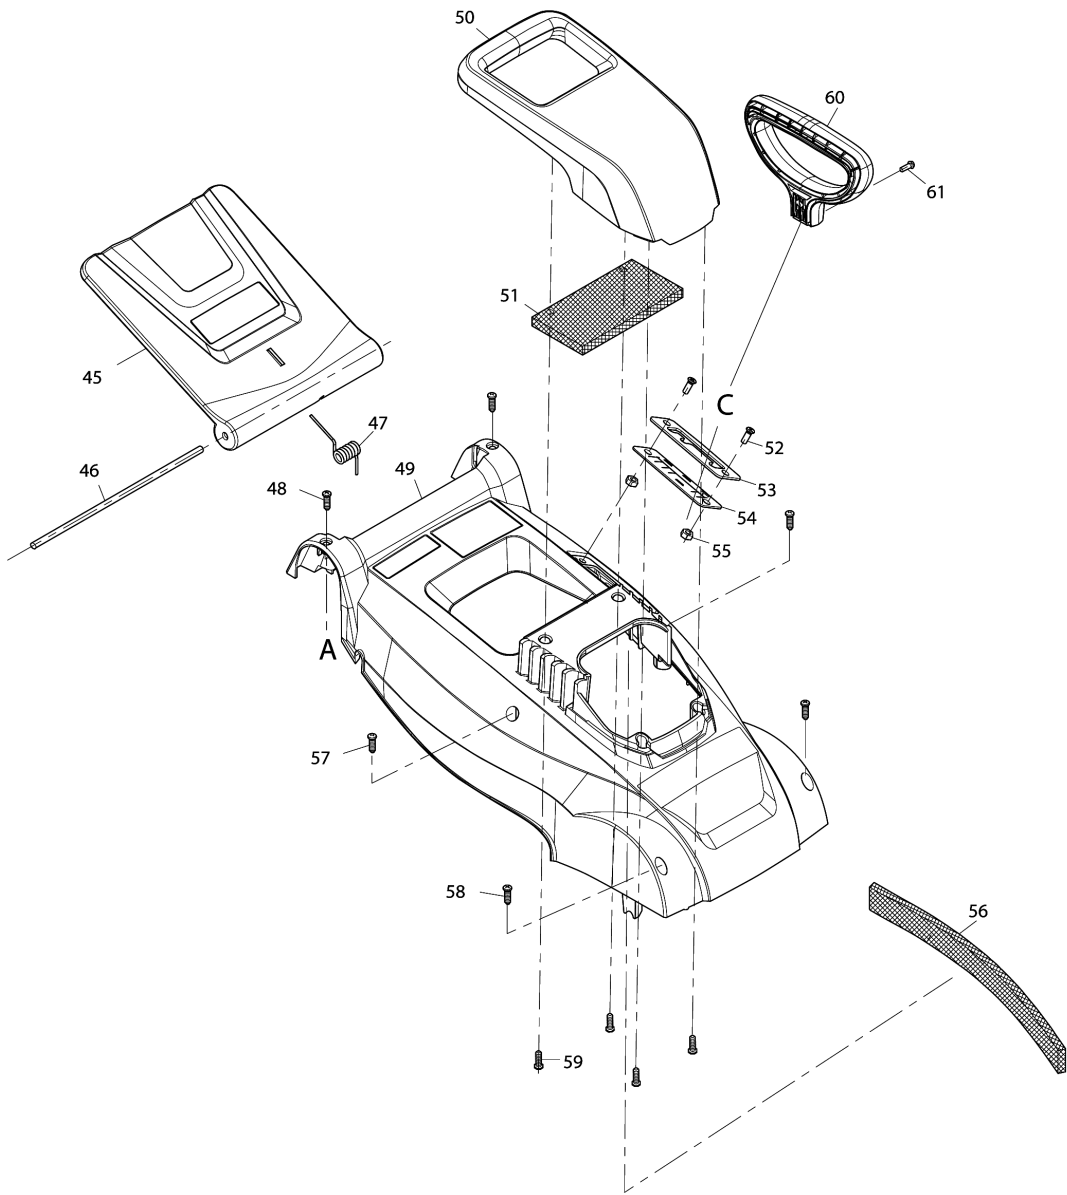

Model No.EM331 330MM ELECTRIC LAWN MOWER

Model No.EM331 330MM ELECTRIC LAWN MOWER

Model No.EM331 330MM ELECTRIC LAWN MOWER

Model No.EM331 330MM ELECTRIC LAWN MOWER

Item	Parts No.	Description	I/C	Qty	New/Old	Opt. 1	Opt. 2	Note
001	YA00000783	UPPER HANDLE BAR ASSY		1				
D10		INC. 2						
002	YA00001163	SPONGE GRIP		1				
003	YA00000784	SWITCH LEVER		1				
004	YA00000765	SWITCH BOX RIGHT		1				
005	YA00000786	SWITCH BOX CLAMP SPASER		1				
006	YA00000766	SWITCH LINK BUTTON		1				
007	YA00000767	COMPRESSION SPRING 16.8		1				
008	YA00000768	SWITCH LEVER END CAP RIGHT		1				
009	652024721	SELF DRILLING SCREW 3.5X10		1				
010	YA00000769	SWITCH TORSION SPRING 21		1				
011	YA00000778	SELF TAPPING SCREW ST4X16		2				
012	YA00000780	CORD CLAMP		1				
013	YA00000771	POWER SUPPLY CORD ASSY		1				
014	YA00000778	SELF TAPPING SCREW ST4X16		2				
015	YA00000780	CORD CLAMP		1				
016	YA00000773	POWER SUPPLY CORD ASSY (EURO)		1				
017	YA00000781	INDICATOR LENZ		1				
018	YA00000772	SWITCH		1				
019	652023811	CABLE HANGER		1				
020	YA00000786	SWITCH BOX CLAMP SPASER		1				
021	YA00000782	SWITCH BOX LEFT		1				
022	YA00000778	SELF TAPPING SCREW ST4X16		6				
023	652023795	SPRING BOX RIGHT		1				
024	YA00000787	LEVER BOX CLAMP SPASER		1				
025	652024721	SELF DRILLING SCREW 3.5X10		1				
026	652023794	SWITCH LEVER END LEFT		1				
027	YA00000737	TORSION SPRING		1				
028	YA00000787	LEVER BOX CLAMP SPASER		1				
029	652023793	SPRING BOX LEFT		1				
030	YA00000778	SELF TAPPING SCREW ST4X16		1				
031	YA00000785	SELF TAPPING SCREW ST4X25		1				
032	YA00000799	CABLE CLIP		1				
033	YA00000801	TENSION LEVER ASSY		2				
034	YA00000802	HEX.FRANGE CAP NUT M6		2				
035	YA00001166	PIPE END CAP		2				
036	YA00001167	LOWER HANDLE		2				
037	YA00000803	M8 KNOB		2				
038	YA00000420	WASHER		2				