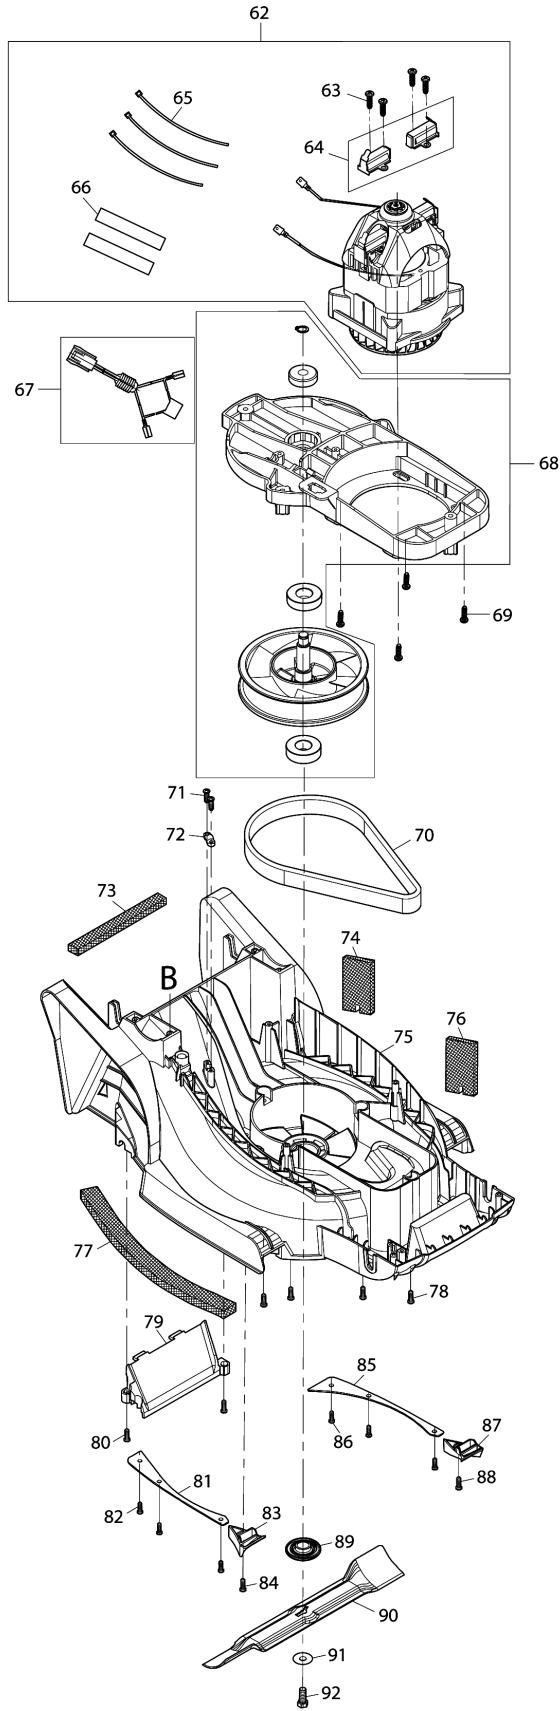

Model No.EM331 330MM ELECTRIC LAWN MOWER

Model No.EM331 330MM ELECTRIC LAWN MOWER

Model No.EM331 330MM ELECTRIC LAWN MOWER

Model No.EM331 330MM ELECTRIC LAWN MOWER

Item	Parts No.	Description	I/C	Qty	New/Old	Opt. 1	Opt. 2	Note
001	YA00000783	UPPER HANDLE BAR ASSY		1				
D10		INC. 2						
002	YA00001163	SPONGE GRIP		1				
003	YA00000784	SWITCH LEVER		1				
004	YA00000765	SWITCH BOX RIGHT		1				
005	YA00000786	SWITCH BOX CLAMP SPASER		1				
006	YA00000766	SWITCH LINK BUTTON		1				
007	YA00000767	COMPRESSION SPRING 16.8		1				
008	YA00000768	SWITCH LEVER END CAP RIGHT		1				
009	652024721	SELF DRILLING SCREW 3.5X10		1				
010	YA00000769	SWITCH TORSION SPRING 21		1				
011	YA00000778	SELF TAPPING SCREW ST4X16		2				
012	YA00000780	CORD CLAMP		1				
013	YA00000771	POWER SUPPLY CORD ASSY		1				
014	YA00000778	SELF TAPPING SCREW ST4X16		2				
015	YA00000780	CORD CLAMP		1				
016	YA00000773	POWER SUPPLY CORD ASSY (EURO)		1				
017	YA00000781	INDICATOR LENZ		1				
018	YA00000772	SWITCH		1				
019	652023811	CABLE HANGER		1				
020	YA00000786	SWITCH BOX CLAMP SPASER		1				
021	YA00000782	SWITCH BOX LEFT		1				
022	YA00000778	SELF TAPPING SCREW ST4X16		6				
023	652023795	SPRING BOX RIGHT		1				
024	YA00000787	LEVER BOX CLAMP SPASER		1				
025	652024721	SELF DRILLING SCREW 3.5X10		1				
026	652023794	SWITCH LEVER END LEFT		1				
027	YA00000737	TORSION SPRING		1				
028	YA00000787	LEVER BOX CLAMP SPASER		1				
029	652023793	SPRING BOX LEFT		1				
030	YA00000778	SELF TAPPING SCREW ST4X16		1				
031	YA00000785	SELF TAPPING SCREW ST4X25		1				
032	YA00000799	CABLE CLIP		1				
033	YA00000801	TENSION LEVER ASSY		2				
034	YA00000802	HEX.FRANGE CAP NUT M6		2				
035	YA00001166	PIPE END CAP		2				
036	YA00001167	LOWER HANDLE		2				
037	YA00000803	M8 KNOB		2				
038	YA00000420	WASHER		2				