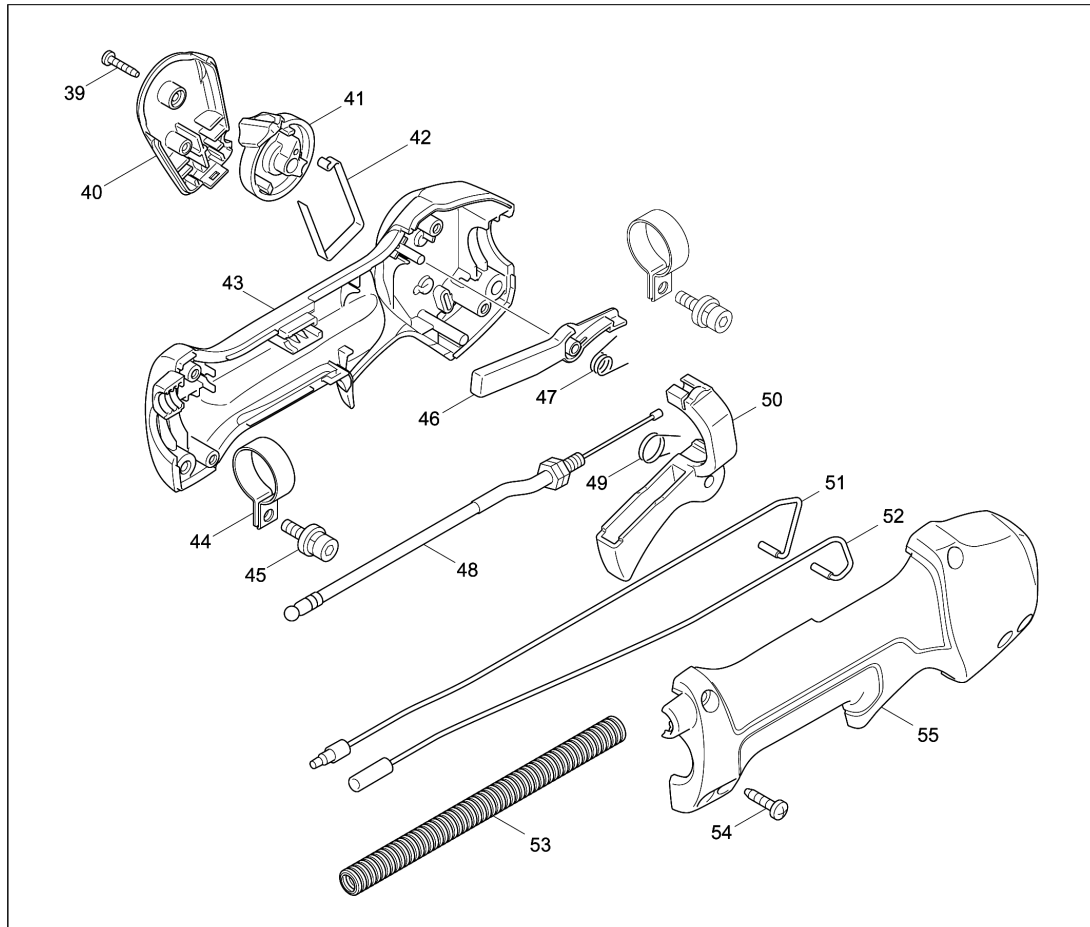

Model No.EM2654LH PETROL BRUSHCUTTER