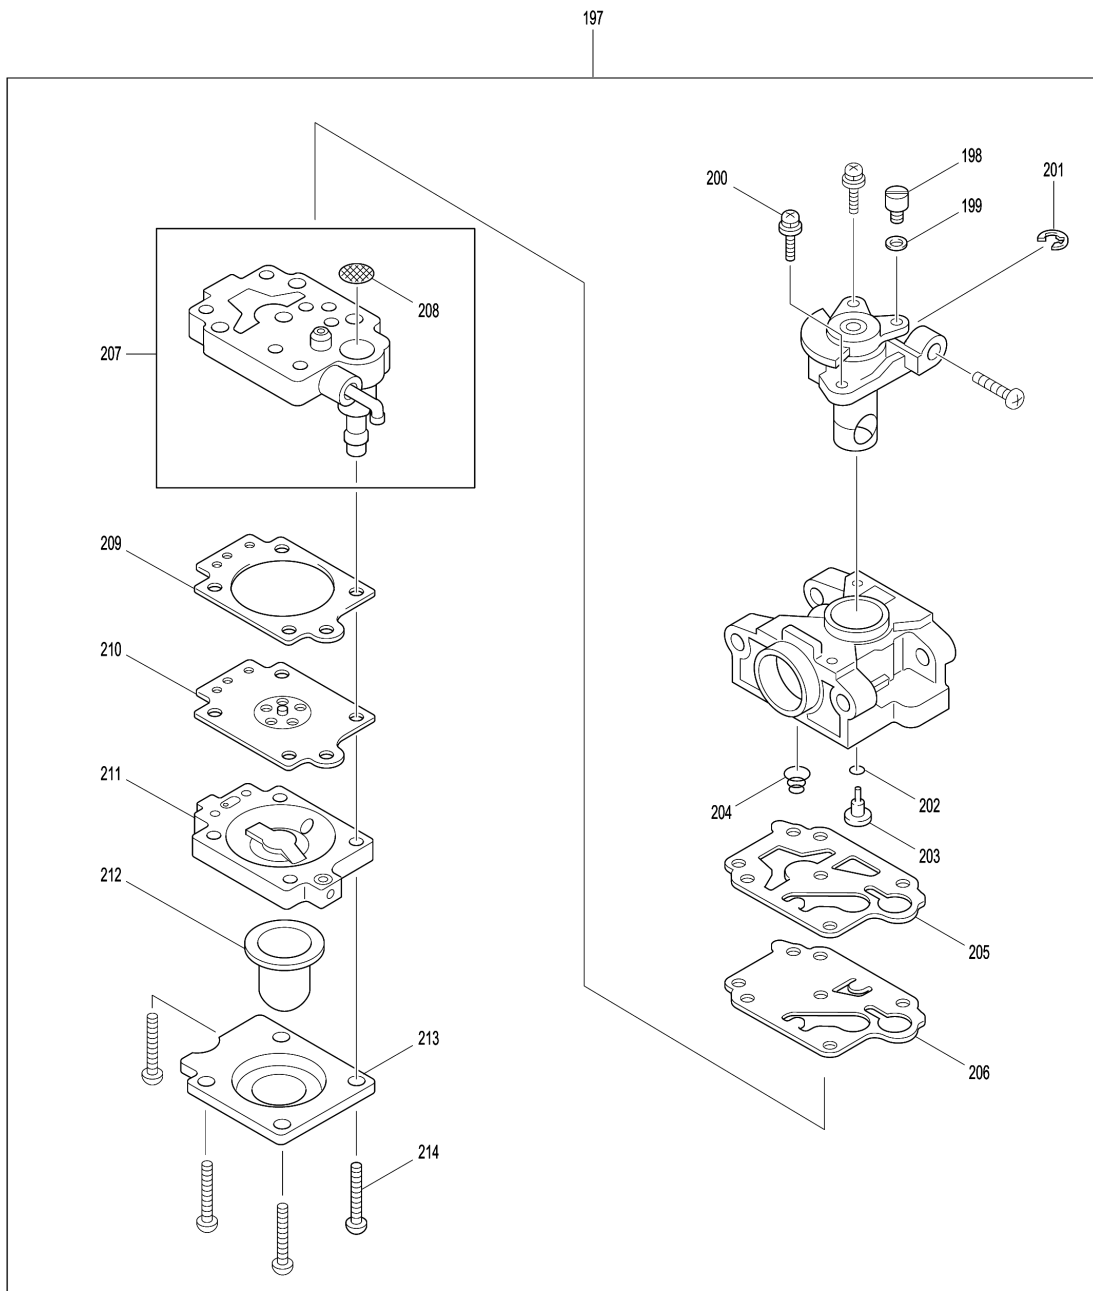

Model No.EM2654LH PETROL BRUSHCUTTER