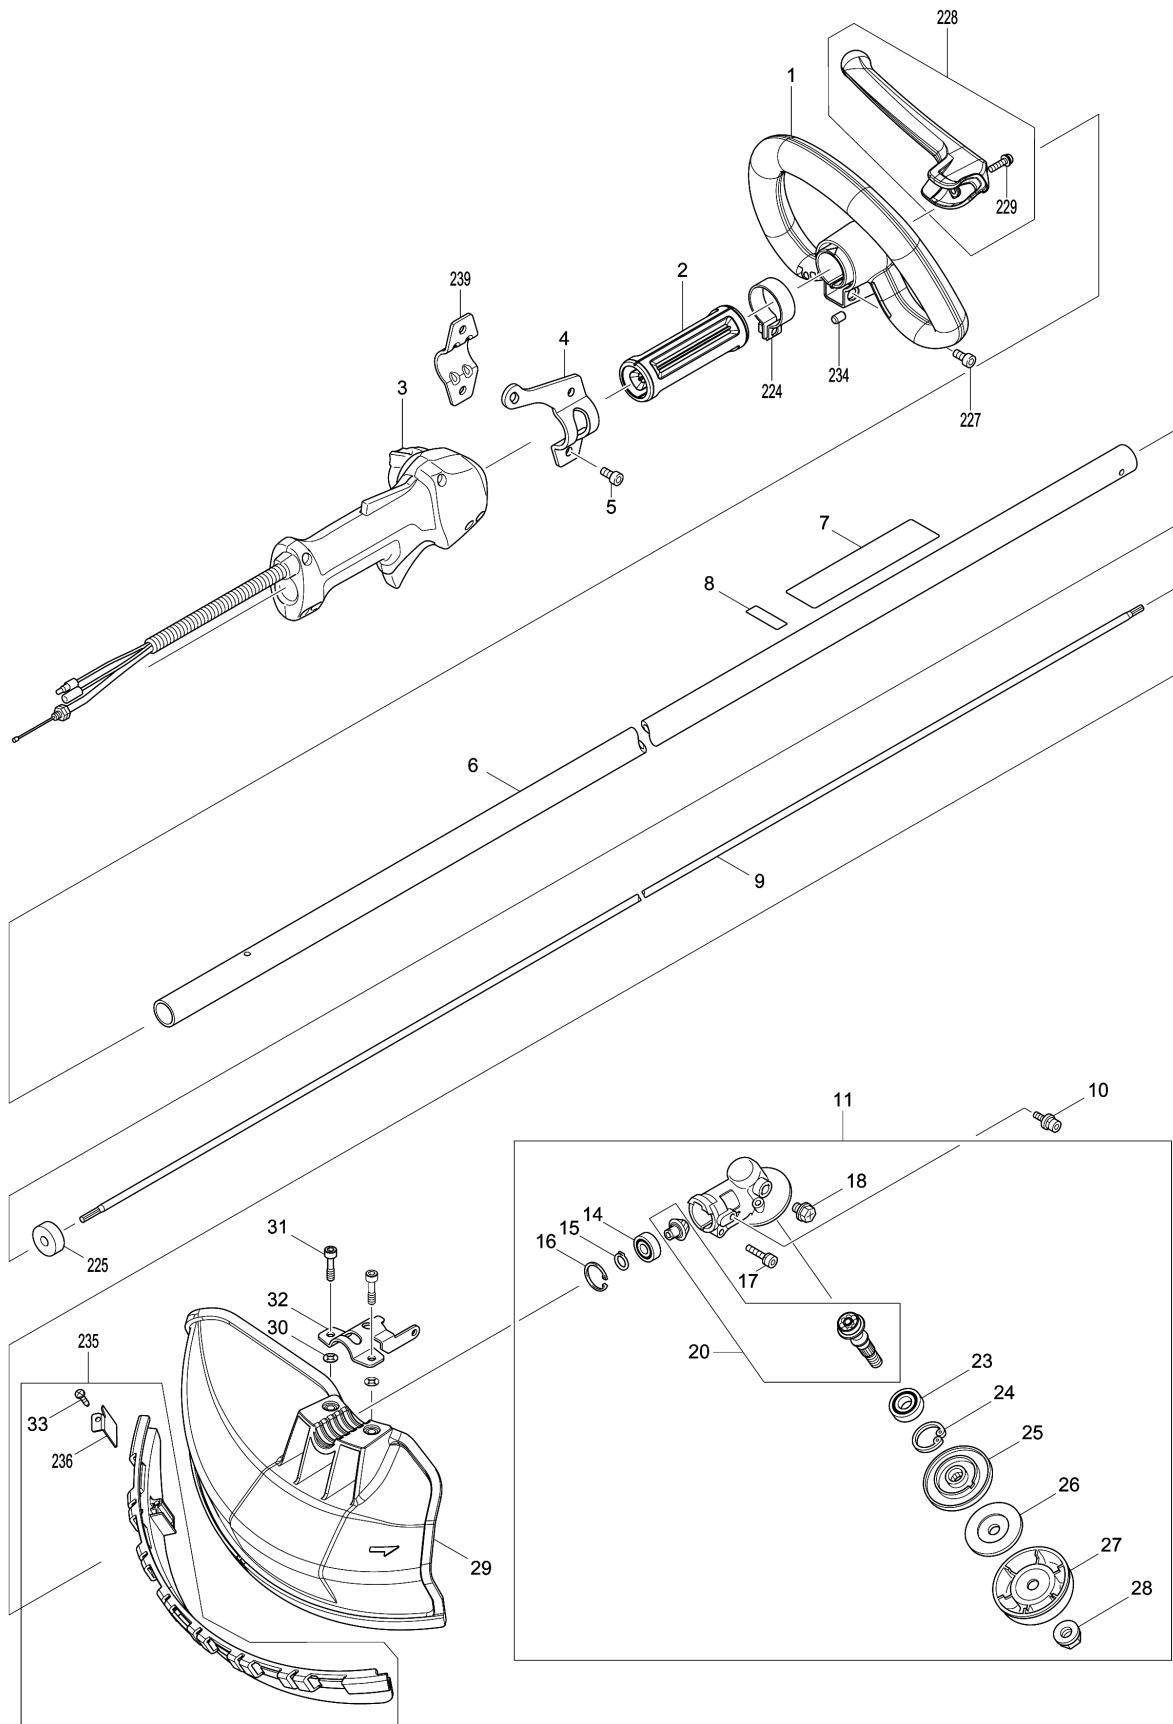

Model No.EM2654LH PETROL BRUSHCUTTER