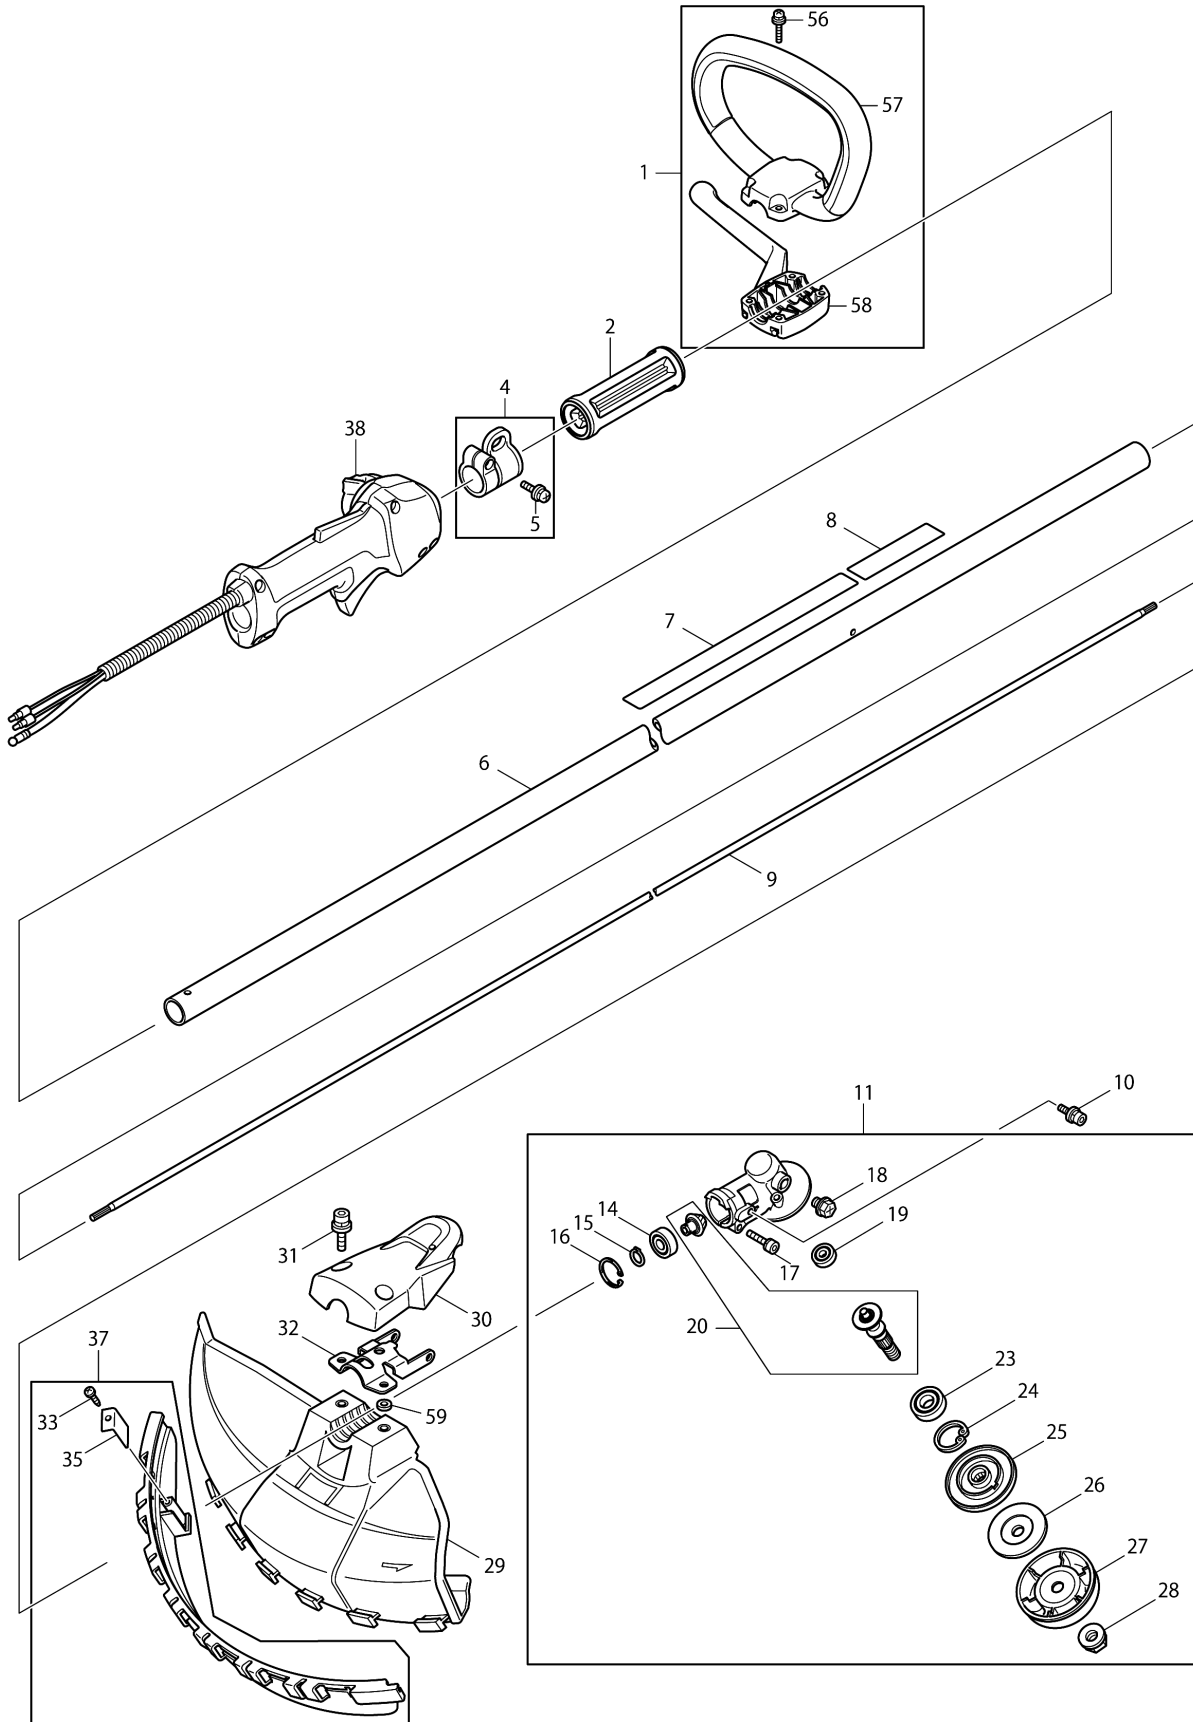

Model No.EM2650LH PETROL BRUSH CUTTER