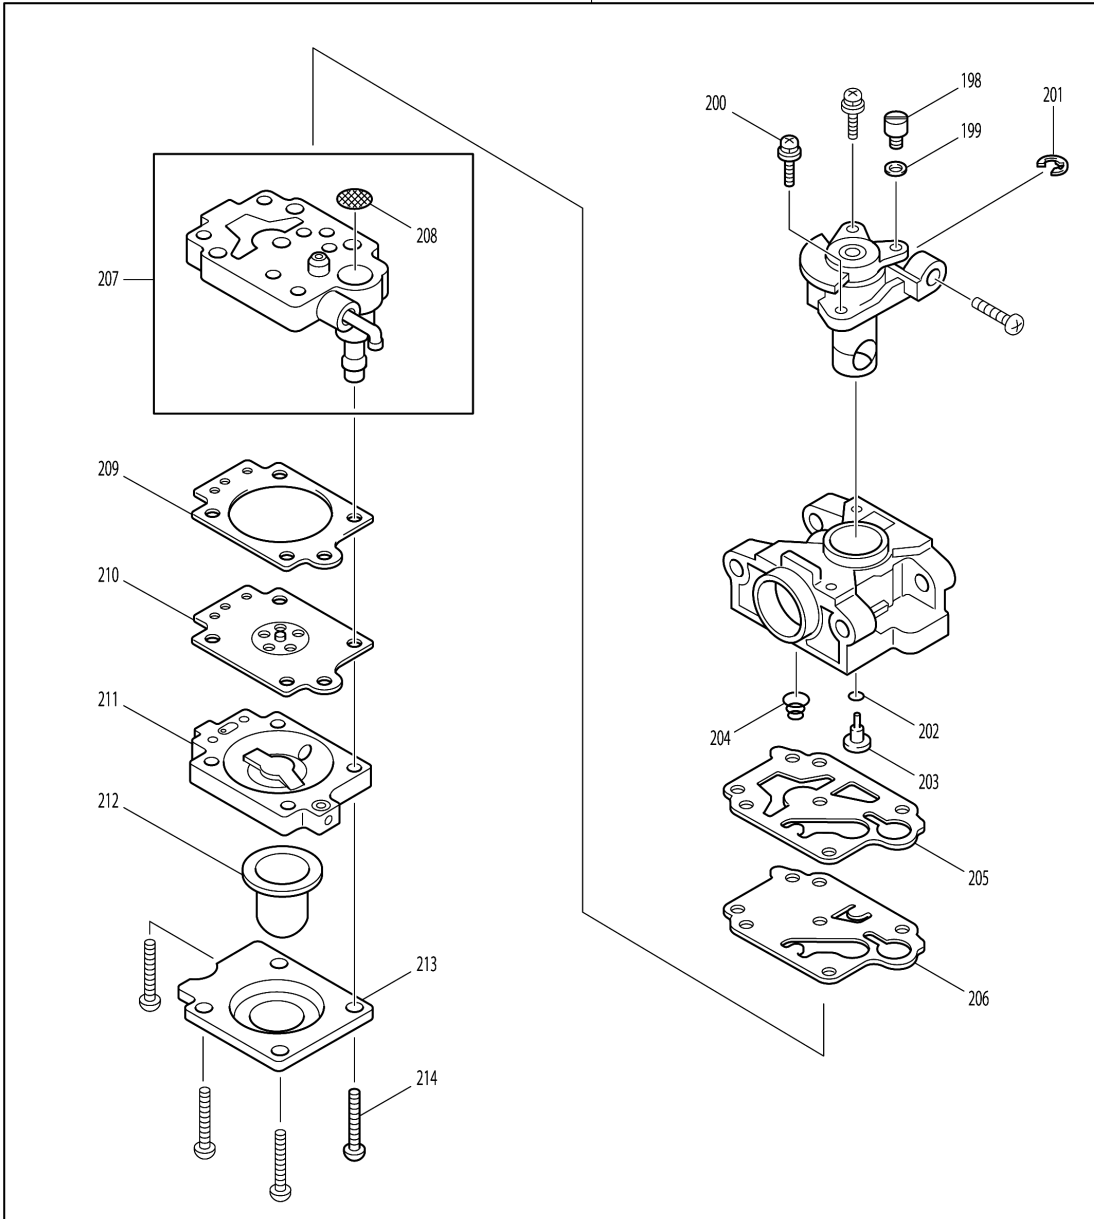

Model No.EM2650LH PETROL BRUSH CUTTER

197

Model No.EM2650LH PETROL BRUSH CUTTER

Item	Parts No.	Description	I/C	Qty	New/Old	Opt. 1	Opt. 2	Note
001	195215-3	LOOP HANDLE SET		1				
C10	783014-1	+ SCREW DRIVER 2		1				
D10		INC. 56-58						
002	451601-1	SPACER 24		1				
004	195143-2	HANGER SET		1				
D10		INC. 5						
005	911233-1	PAN HEAD SCREW M5X20		1				
006	140431-2	SHAFT PIPE COMPLETE		1				
007	891187-7	CAUTION LABEL		1	*			
007-1	813B56-4	CAUTION LABEL	X	1				
008	819312-8	MAKITA LOGO LABEL		1				
009	324893-4	SHAFT		1	*			
009-1	327056-1	SHAFT	O	1				
010	922218-2	H.S.H.BOLT M5X14 WITH WR		2	*			
010-1	922206-9	HEX. SOCKET HEAD BOLT M5X10	>	2				
011	125556-3	GEAR CASE ASSEMBLY		1	*			
D10		INC. 14-20,23-28			*			
011-1	123833-7	GEAR CASE ASSEMBLY	S	1	*			
D10		INC. 14-16,18-20,23-28			*			
011-2	123833-7	GEAR CASE ASSEMBLY	O	1				
D10		INC. 14-16,18-20,23-28						
014	210049-4	BALL BEARING 609ZZ		1	*			
014-1	210157-1	BALL BEARING 609ZZ	O	1				
015	961005-4	RETAINING RING S-9		1	*			
015-1	257986-1	RETAINING RING (EXT) S-9	O	1				
016	962103-7	RETAINING RING R-24		1	*			
016-1	257987-9	RETAINING RING (INT)R-24	O	1				
017	922241-7	HEX. SOCKET HEAD BOLT M5X25		1				
018	265590-2	+HEX.BOLT M8X10 WITH R		1				
019	211019-6	BALL BEARING 626		1	*			
020	188866-9	CUTTER SHAFT SET		1	*			
020-1	188902-1	CUTTER SHAFT SET	S	1	*			
020-2	183A00-2	CUTTER SHAFT SET	O	1	*			
020-3	183K10-9	CUTTER SHAFT SET	O	1				
023	210115-7	BALL BEARING 6001LLU		1				
024	962106-1	RETAINING RING R-28		1	*			
024-1	257407-3	RETAINING RING (INT)R-28	O	1				
025	331861-0	RECEIVE WASHER		1	*			
025-1	326821-5	RECEIVE WASHER	O	1				
026	346084-7	CLAMP WASHER		1				
027	168526-9	CUP		1