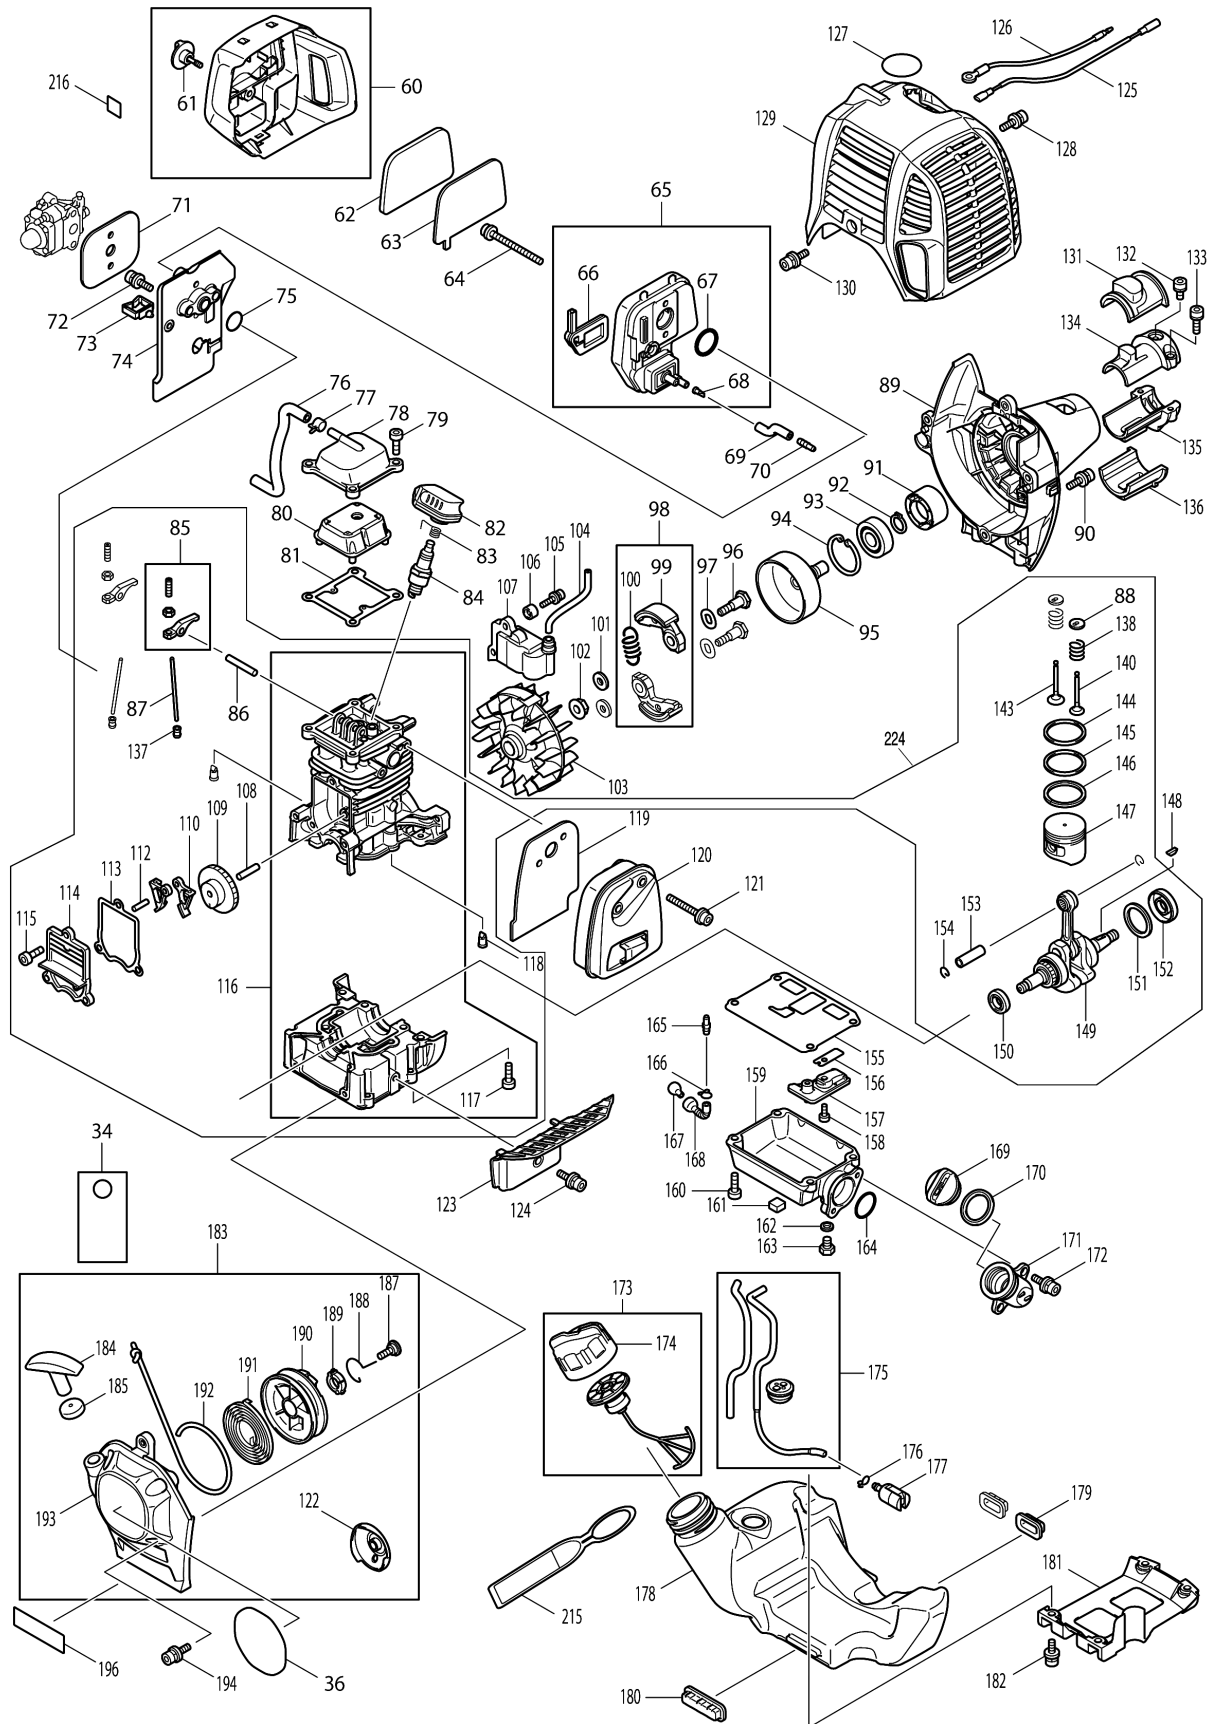

Model No.EM2650LH PETROL BRUSH CUTTER