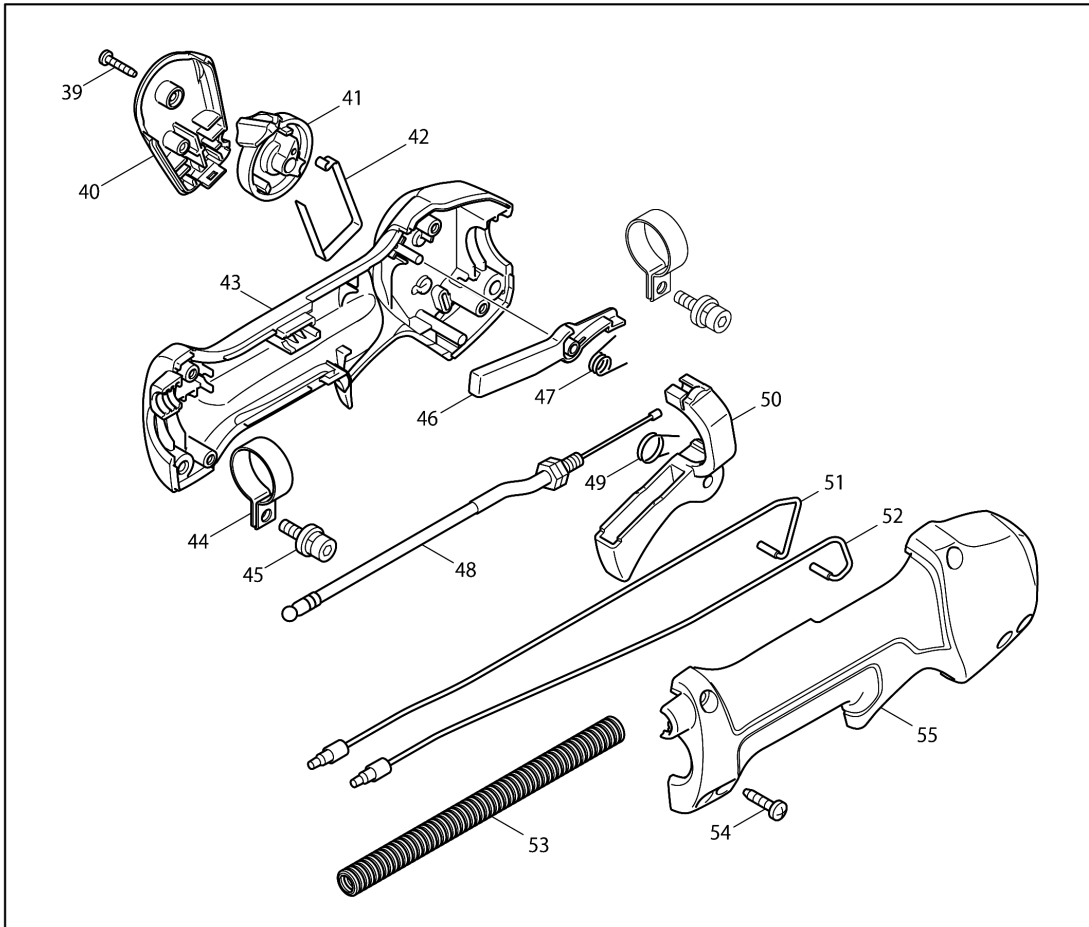

Model No.EM2650LH PETROL BRUSH CUTTER