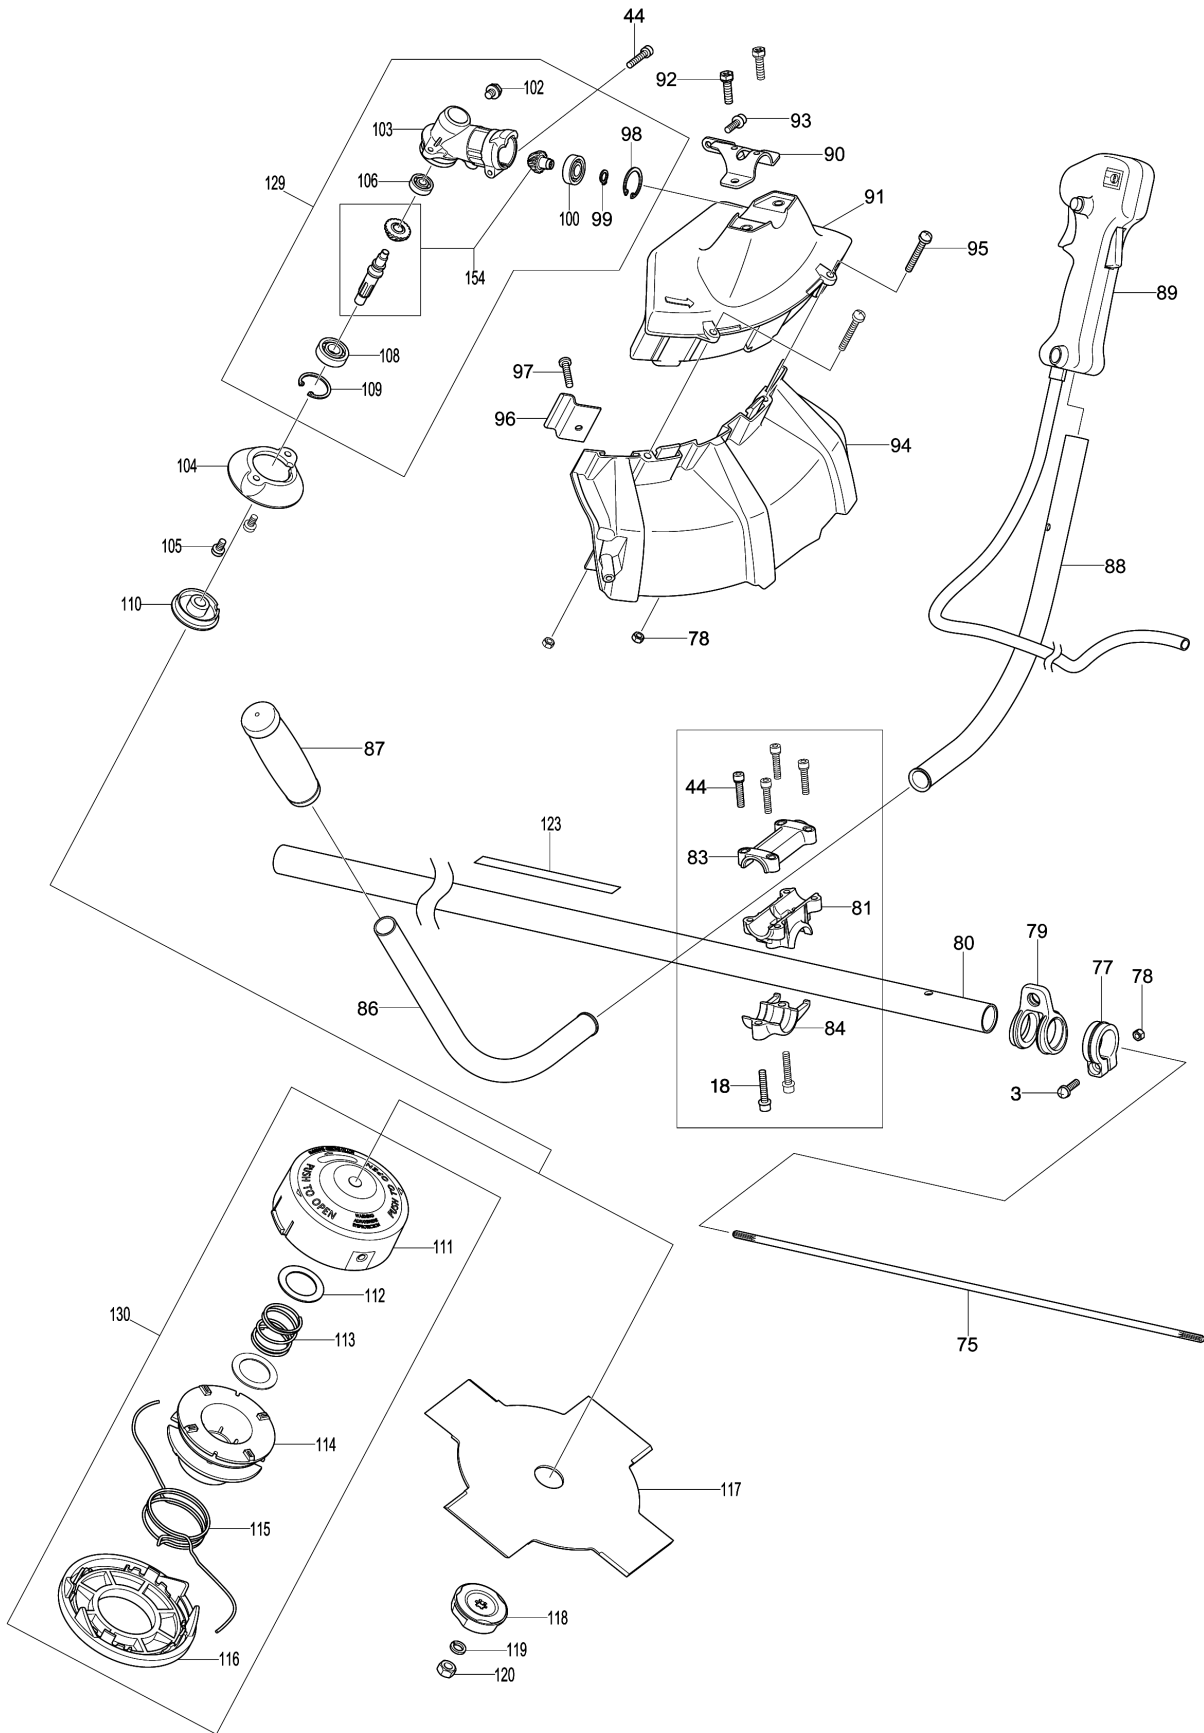

Model No.EM2600U PETROL BRUSHCUTTER

Model No.EM2600U PETROL BRUSHCUTTER

Item	Parts No.	Description	I/C	Qty	New/Old	Opt. 1	Opt. 2	Note
001	DA00000379	STARTER,REWIND ASSY		1				
002	DA00000380	PULLEY		1				
003	DA00000096	SCREW & WASHER ASS'Y		8				
004	DA00000064	OIL SEAL		1				
005	DA00000381	OIL SEAL		1				
006	DA00000382	CRANKCASE1		1				
007	DA00000383	CRANKCASE2		1				
008	DA00000384	BALL BEARING		2				
009	DA00000385	KNOCK		2				
010	DA00000386	CRANKSHAFT COMPL		1				
011	DA00000077	WOODRUFF KEY		1				
012	DA00000387	PISTON		1				
013	DA00000388	RING,PISTON		2				
014	DA00000073	NEEDLE BEARING 8		1				
015	DA00000389	PIN,PISTON		1				
016	DA00000071	CLIP		2				
017	DA00000390	GASKET,CRANKCASE		1				
018	DA00000134	HEX. SOCKET HEAD BOLT M5X30		5				
019	DA00000391	GASKET,CYLINDER		1				
020	DA00000392	CYLINDER		1				
021	DA00000085	SPARK PLUG		1	*			
021-1	168648-5	SPARK PLUG (BPMR7A)	O	1				
022	DA00000080	SOCKET HEAD BOLT M5X20		7				
023	DA00000393	FLYWHEEL COMPL		1				
024	DA00000394	IGNITION COIL ASSY		1				
025	DA00000395	INSULATOR,IGNITION COIL		1				
026	DA00000396	SOCKET HAED BOLT M4		2				
027	DA00000397	NUT,M6		1				
028	DA00000398	WASHER		2				
029	DA00000399	CLUTCH ASS'Y		1				
030	DA00000400	WASHER		2				
031	DA00000401	BOLT,CLUTCH		2				
032	DA00000402	DRUM,CLUTCH COMPL		1				
033	DA00000403	CLUTCH CASE		1				
034	DA00000092	OUTER SNAP RING		1				
035	DA00000405	BUFFER RUBBER		1				
036	DA00000406	PIPE HOLDER		1				
037	DA00000407	PIPE HOLDER		1				
038	DA00000408	BUFFER RUBBER		1				
039	DA00000409	BUFFER RUBBER		1				
040	DA00000410	SOCKET HEAD BOLT M5X12(SW)		1