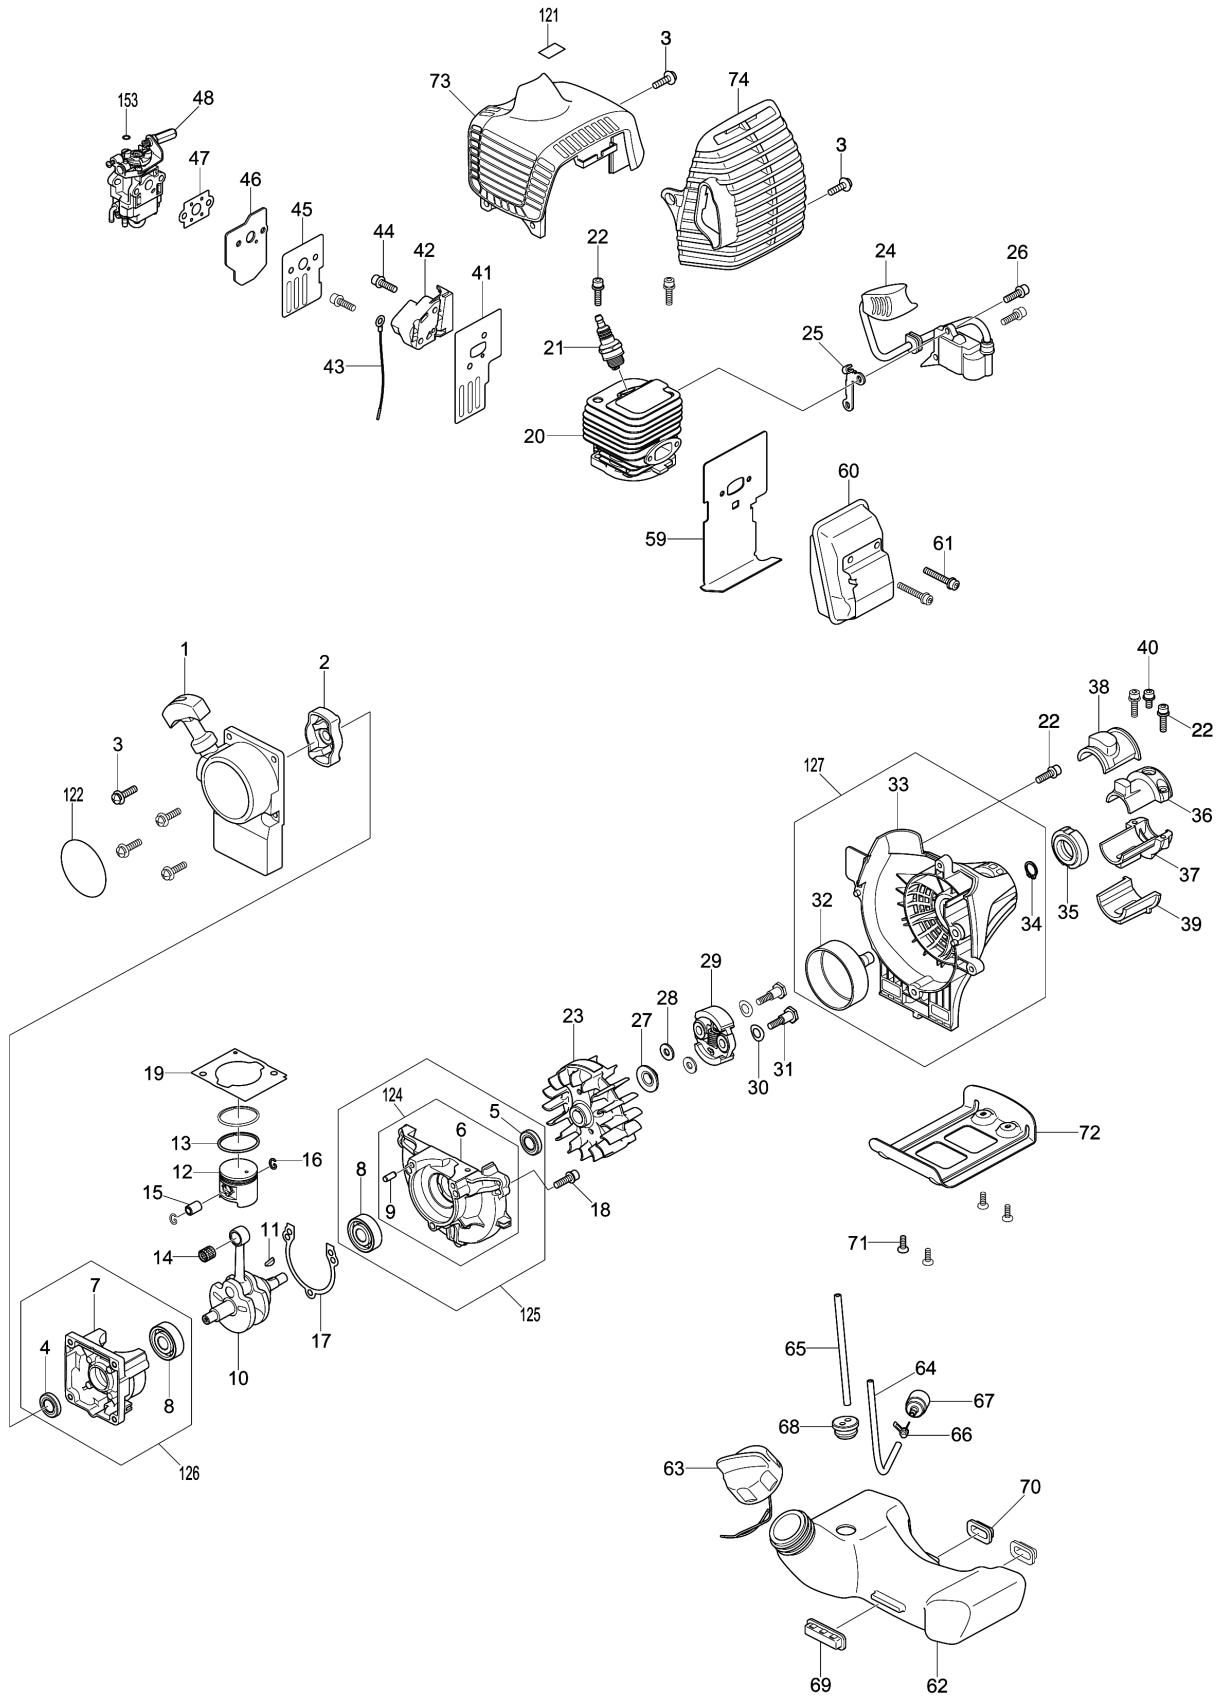

Model No.EM2600U PETROL BRUSHCUTTER