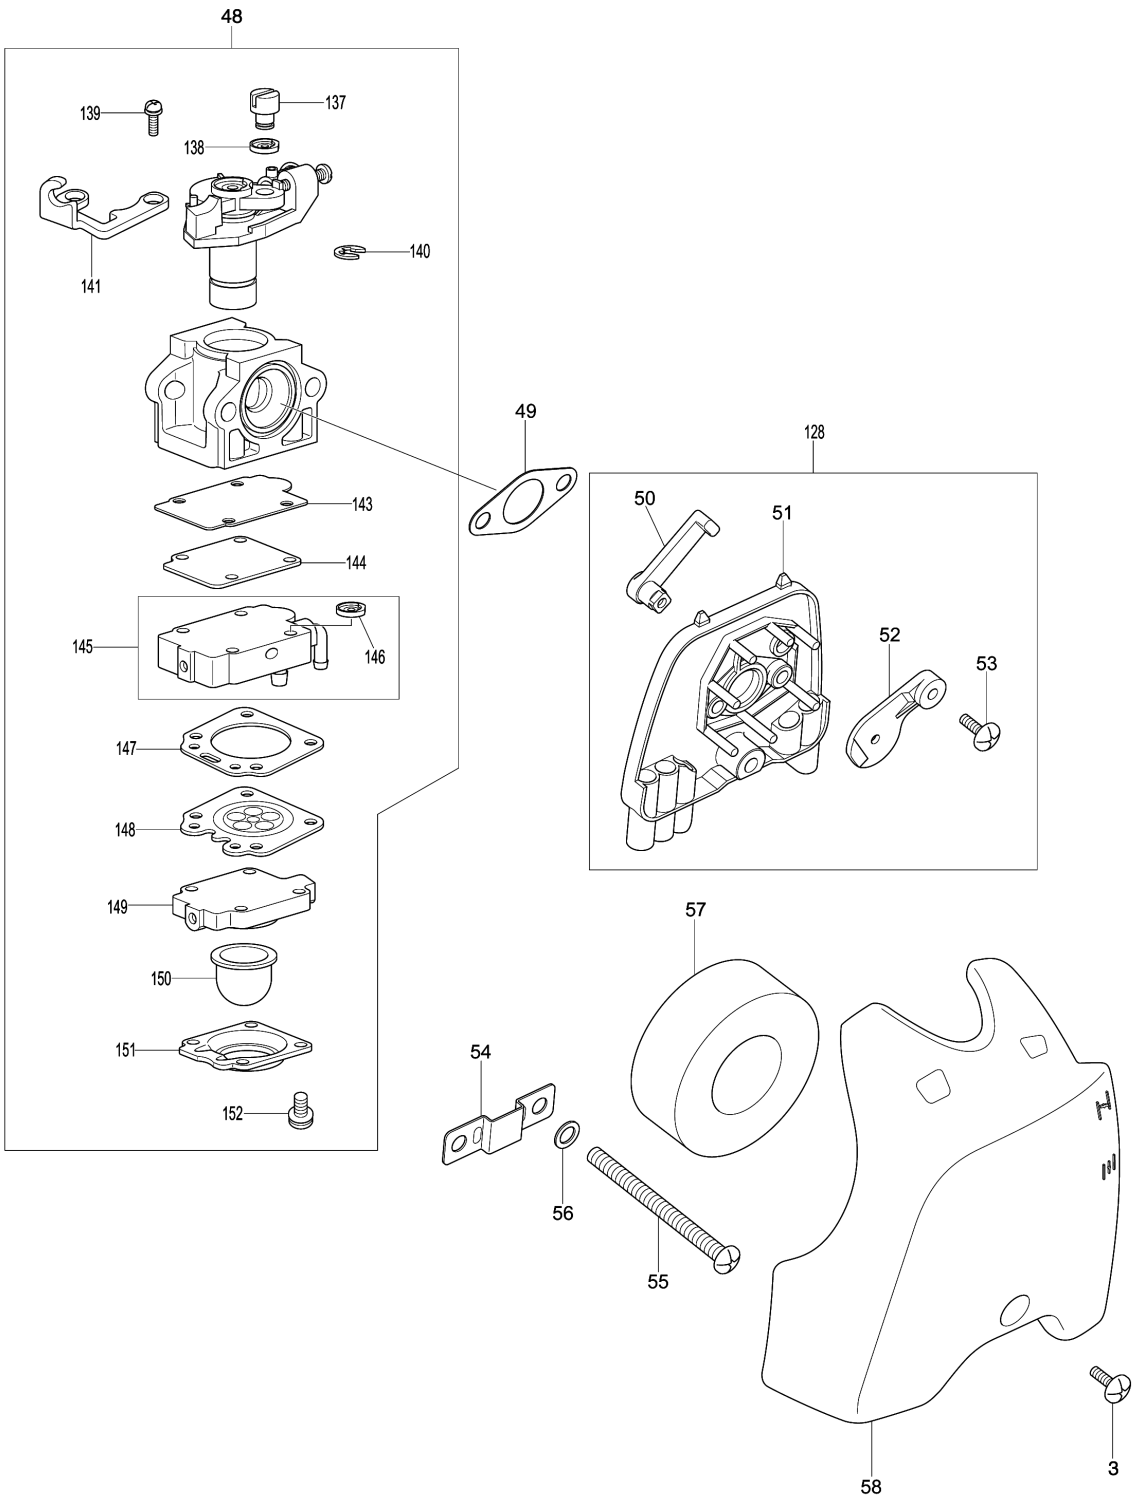

Model No.EM2600U PETROL BRUSHCUTTER