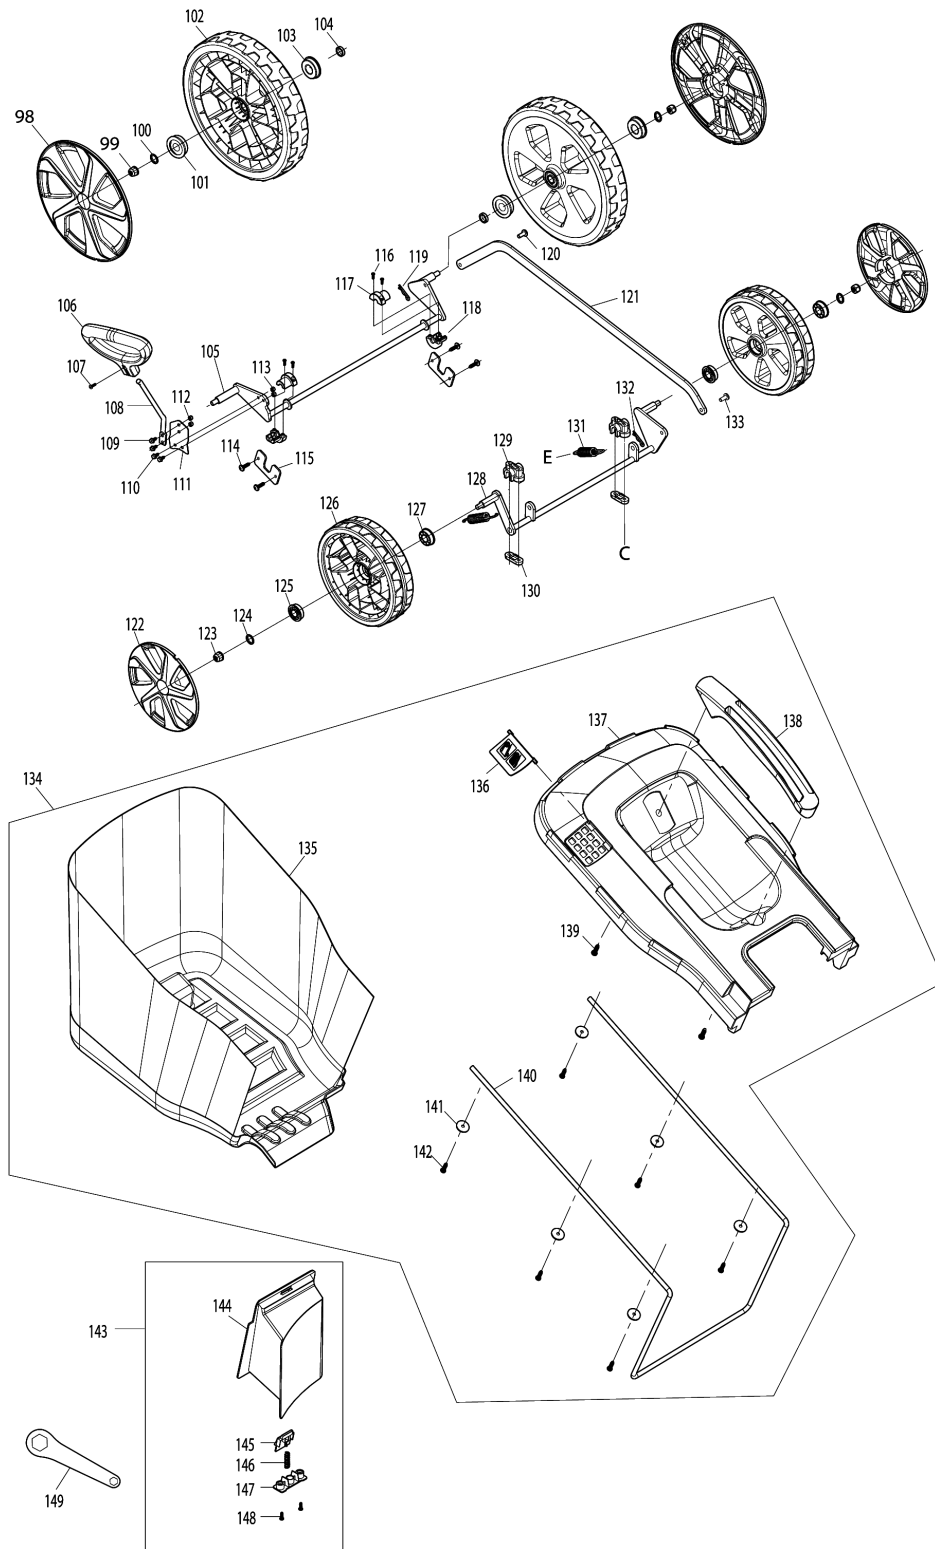

Model No.ELM4620 460MM ELECTRIC LAWN MOWER

Model No.ELM4620 460MM ELECTRIC LAWN MOWER

Model No.ELM4620 460MM ELECTRIC LAWN MOWER

Model No.ELM4620 460MM ELECTRIC LAWN MOWER

Item	Parts No.	Description	I/C	Qty	New/Old	Opt. 1	Opt. 2	Note
001	YA00001159	UPPER HANDLE BAR ASSY		1				
D10		INC. 2						
002	YA00001185	SPONGE GRIP		1				
003	YA00001160	SWITCH LEVER		1				
004	YA00000765	SWITCH BOX RIGHT		1				
005	YA00000766	SWITCH LINK BUTTON		1				
006	YA00000767	COMPRESSION SPRING 16.8		1				
007	YA00000768	SWITCH LEVER END CAP RIGHT		1				
008	652024721	SELF DRILLING SCREW 3.5X10		1				
009	YA00000769	SWITCH TORSION SPRING 21		1				
010	YA00000778	SELF TAPPING SCREW ST4X16		2				
011	YA00000780	CORD CLAMP		1				
012	YA00001038	POWER SUPPLY CORD ASSY		1				
013	YA00000778	SELF TAPPING SCREW ST4X16		2				
014	YA00000780	CORD CLAMP		1				
015	YA00000773	POWER SUPPLY CORD ASSY (EURO)		1				
016	YA00000781	INDICATOR LENZ		1				
017	652023811	CABLE HANGER		1				
018	YA00000772	SWITCH		1				
019	YA00000782	SWITCH BOX LEFT		1				
020	YA00000778	SELF TAPPING SCREW ST4X16		6				
021	652023795	SPRING BOX RIGHT		1				
022	YA00000737	TORSION SPRING		1				
023	652024721	SELF DRILLING SCREW 3.5X10		1				
024	652023794	SWITCH LEVER END LEFT		1				
025	652023793	SPRING BOX LEFT		1				
026	YA00000778	SELF TAPPING SCREW ST4X16		1				
027	YA00000785	SELF TAPPING SCREW ST4X25		1				
028	YA00000921	CABLE CLIP		1				
029	YA00000960	SELF TAPPING SCREW ST3X12		4				
030	YA00000961	ANGLE ADJUSTMENT JOINT UPPER		2				
031	YA00000975	TENSION LEVER ASSY		2				
033	YA00001046	LOWER HANDLE BAR		1				
034	YA00000976	CONICAL SPRING		2				
035	YA00000977	ANGLE ADJUSTMENT JOINT LOWER		2				
036	YA00000960	SELF TAPPING SCREW ST3X12		4				
037	YA00000802	HEX.FRANGE CAP NUT M6		2				
038	YA00000970	CABLE GUIDE RING		1				