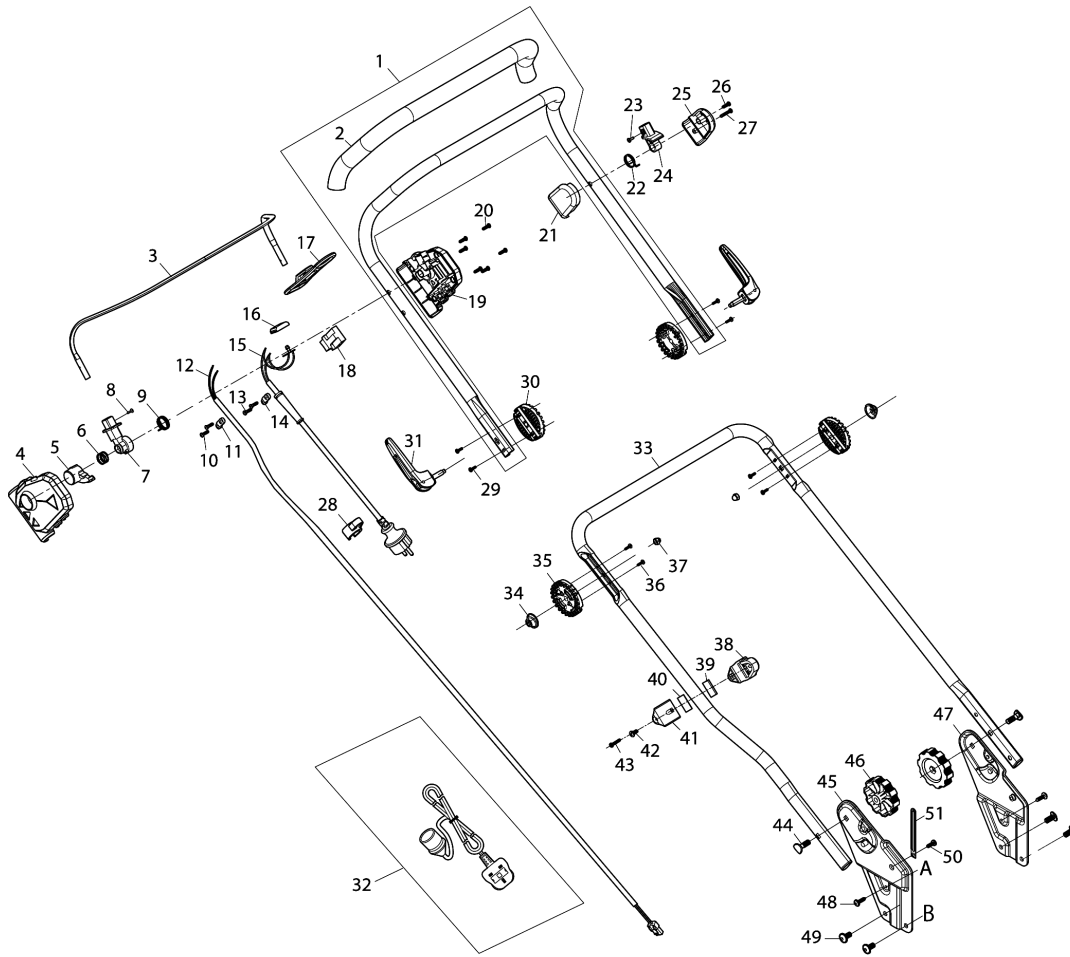

Model No.ELM4620 460MM ELECTRIC LAWN MOWER

Model No.ELM4620 460MM ELECTRIC LAWN MOWER

Model No.ELM4620 460MM ELECTRIC LAWN MOWER

Model No.ELM4620 460MM ELECTRIC LAWN MOWER

Item	Parts No.	Description	I/C	Qty	New/Old	Opt. 1	Opt. 2	Note
001	YA00001159	UPPER HANDLE BAR ASSY		1				
D10		INC. 2						
002	YA00001185	SPONGE GRIP		1				
003	YA00001160	SWITCH LEVER		1				
004	YA00000765	SWITCH BOX RIGHT		1				
005	YA00000766	SWITCH LINK BUTTON		1				
006	YA00000767	COMPRESSION SPRING 16.8		1				
007	YA00000768	SWITCH LEVER END CAP RIGHT		1				
008	652024721	SELF DRILLING SCREW 3.5X10		1				
009	YA00000769	SWITCH TORSION SPRING 21		1				
010	YA00000778	SELF TAPPING SCREW ST4X16		2				
011	YA00000780	CORD CLAMP		1				
012	YA00001038	POWER SUPPLY CORD ASSY		1				
013	YA00000778	SELF TAPPING SCREW ST4X16		2				
014	YA00000780	CORD CLAMP		1				
015	YA00000773	POWER SUPPLY CORD ASSY (EURO)		1				
016	YA00000781	INDICATOR LENZ		1				
017	652023811	CABLE HANGER		1				
018	YA00000772	SWITCH		1				
019	YA00000782	SWITCH BOX LEFT		1				
020	YA00000778	SELF TAPPING SCREW ST4X16		6				
021	652023795	SPRING BOX RIGHT		1				
022	YA00000737	TORSION SPRING		1				
023	652024721	SELF DRILLING SCREW 3.5X10		1				
024	652023794	SWITCH LEVER END LEFT		1				
025	652023793	SPRING BOX LEFT		1				
026	YA00000778	SELF TAPPING SCREW ST4X16		1				
027	YA00000785	SELF TAPPING SCREW ST4X25		1				
028	YA00000921	CABLE CLIP		1				
029	YA00000960	SELF TAPPING SCREW ST3X12		4				
030	YA00000961	ANGLE ADJUSTMENT JOINT UPPER		2				
031	YA00000975	TENSION LEVER ASSY		2				
033	YA00001046	LOWER HANDLE BAR		1				
034	YA00000976	CONICAL SPRING		2				
035	YA00000977	ANGLE ADJUSTMENT JOINT LOWER		2				
036	YA00000960	SELF TAPPING SCREW ST3X12		4				
037	YA00000802	HEX.FRANGE CAP NUT M6		2				
038	YA00000970	CABLE GUIDE RING		1				