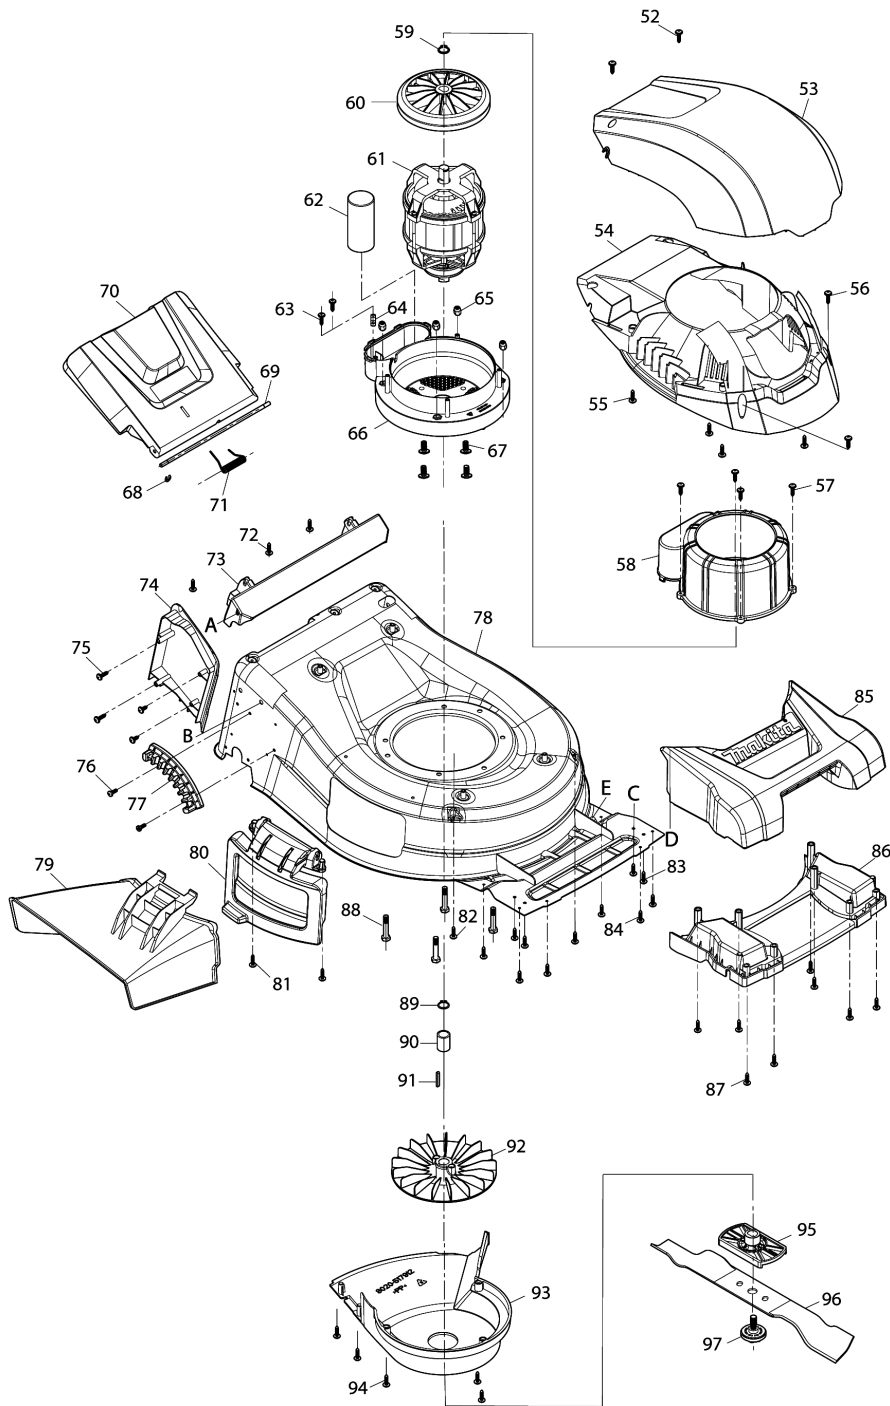

Model No.ELM4620 460MM ELECTRIC LAWN MOWER

Model No.ELM4620 460MM ELECTRIC LAWN MOWER

Model No.ELM4620 460MM ELECTRIC LAWN MOWER

Model No.ELM4620 460MM ELECTRIC LAWN MOWER

Item	Parts No.	Description	I/C	Qty	New/Old	Opt. 1	Opt. 2	Note
001	YA00001159	UPPER HANDLE BAR ASSY		1				
D10		INC. 2						
002	YA00001185	SPONGE GRIP		1				
003	YA00001160	SWITCH LEVER		1				
004	YA00000765	SWITCH BOX RIGHT		1				
005	YA00000766	SWITCH LINK BUTTON		1				
006	YA00000767	COMPRESSION SPRING 16.8		1				
007	YA00000768	SWITCH LEVER END CAP RIGHT		1				
008	652024721	SELF DRILLING SCREW 3.5X10		1				
009	YA00000769	SWITCH TORSION SPRING 21		1				
010	YA00000778	SELF TAPPING SCREW ST4X16		2				
011	YA00000780	CORD CLAMP		1				
012	YA00001038	POWER SUPPLY CORD ASSY		1				
013	YA00000778	SELF TAPPING SCREW ST4X16		2				
014	YA00000780	CORD CLAMP		1				
015	YA00000773	POWER SUPPLY CORD ASSY (EURO)		1				
016	YA00000781	INDICATOR LENZ		1				
017	652023811	CABLE HANGER		1				
018	YA00000772	SWITCH		1				
019	YA00000782	SWITCH BOX LEFT		1				
020	YA00000778	SELF TAPPING SCREW ST4X16		6				
021	652023795	SPRING BOX RIGHT		1				
022	YA00000737	TORSION SPRING		1				
023	652024721	SELF DRILLING SCREW 3.5X10		1				
024	652023794	SWITCH LEVER END LEFT		1				
025	652023793	SPRING BOX LEFT		1				
026	YA00000778	SELF TAPPING SCREW ST4X16		1				
027	YA00000785	SELF TAPPING SCREW ST4X25		1				
028	YA00000921	CABLE CLIP		1				
029	YA00000960	SELF TAPPING SCREW ST3X12		4				
030	YA00000961	ANGLE ADJUSTMENT JOINT UPPER		2				
031	YA00000975	TENSION LEVER ASSY		2				
033	YA00001046	LOWER HANDLE BAR		1				
034	YA00000976	CONICAL SPRING		2				
035	YA00000977	ANGLE ADJUSTMENT JOINT LOWER		2				
036	YA00000960	SELF TAPPING SCREW ST3X12		4				
037	YA00000802	HEX.FRANGE CAP NUT M6		2				
038	YA00000970	CABLE GUIDE RING		1				