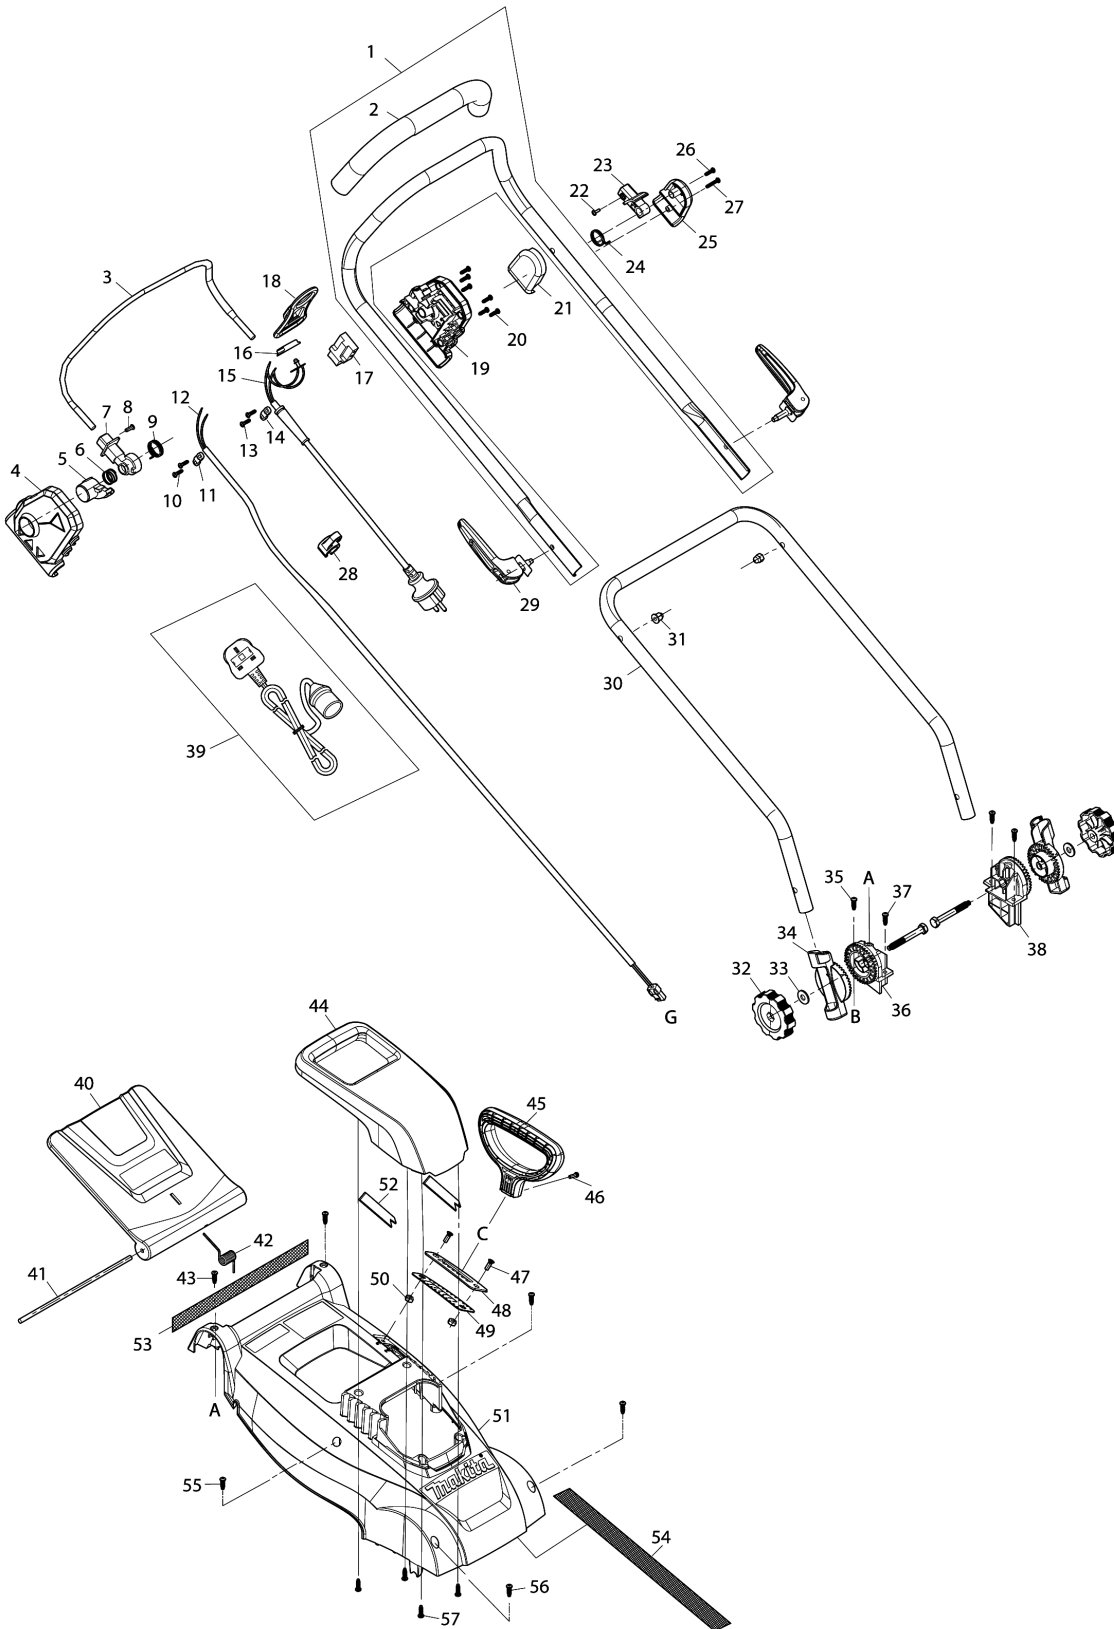

Model No.ELM4120 410MM ELECTRIC LAWN MOWER