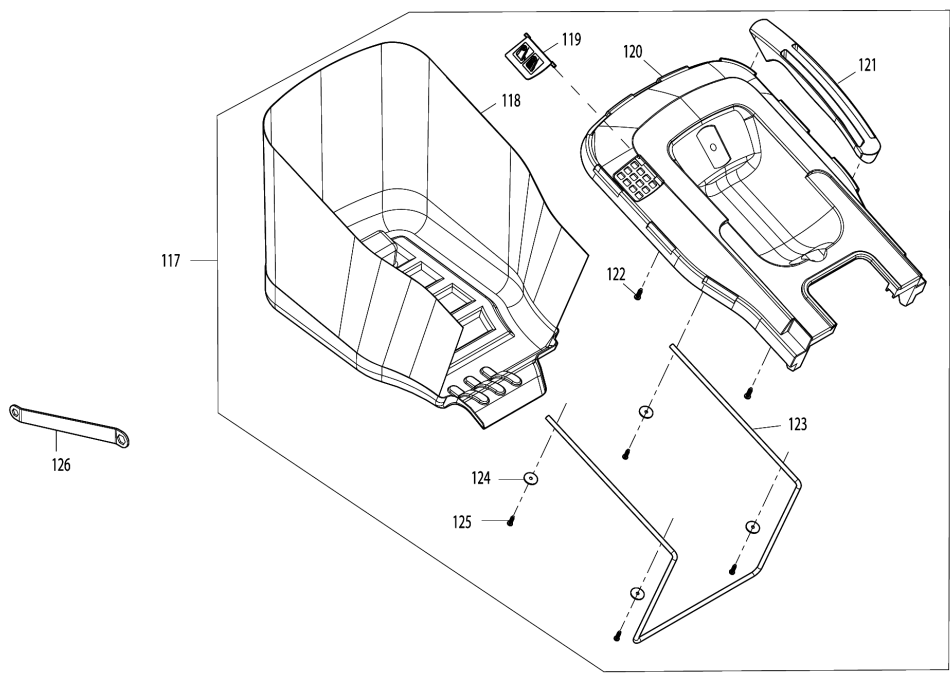

Model No.ELM4120 410MM ELECTRIC LAWN MOWER

Model No.ELM4120 410MM ELECTRIC LAWN MOWER

Model No.ELM4120 410MM ELECTRIC LAWN MOWER

Model No.ELM4120 410MM ELECTRIC LAWN MOWER

Item	Parts No.	Description	I/C	Qty	New/Old	Opt. 1	Opt. 2	Note
001	YA00001157	UPPER HANDLE BAR ASSY		1				
D10		INC. 2						
002	YA00001182	SPONGE GRIP		1				
003	YA00001158	SWITCH LEVER		1				
004	YA00000765	SWITCH BOX RIGHT		1				
005	YA00000766	SWITCH LINK BUTTON		1				
006	YA00000767	COMPRESSION SPRING 16.8		1				
007	YA00000768	SWITCH LEVER END CAP RIGHT		1				
008	652024721	SELF DRILLING SCREW 3.5X10		1				
009	YA00000769	SWITCH TORSION SPRING 21		1				
010	YA00000778	SELF TAPPING SCREW ST4X16		2				
011	YA00000780	CORD CLAMP		1				
012	YA00000914	POWER SUPPLY CORD ASSY		1				
013	YA00000778	SELF TAPPING SCREW ST4X16		2				
014	YA00000780	CORD CLAMP		1				
015	YA00000773	POWER SUPPLY CORD ASSY (EURO)		1				
016	YA00000781	INDICATOR LENZ		1				
017	YA00000772	SWITCH		1				
018	652023811	CABLE HANGER		1				
019	YA00000782	SWITCH BOX LEFT		1				
020	YA00000778	SELF TAPPING SCREW ST4X16		6				
021	652023795	SPRING BOX RIGHT		1				
022	652024721	SELF DRILLING SCREW 3.5X10		1				
023	652023794	SWITCH LEVER END LEFT		1				
024	YA00000737	TORSION SPRING		1				
025	652023793	SPRING BOX LEFT		1				
026	YA00000778	SELF TAPPING SCREW ST4X16		1				
027	YA00000785	SELF TAPPING SCREW ST4X25		1				
028	YA00000921	CABLE CLIP		1				
029	YA00000923	TENSION LEVER ASSY		2				
030	YA00000922	LOWER HANDLE		1				
031	YA00000802	HEX.FRANGE CAP NUT M6		2				
032	YA00000803	M8 KNOB		2				
033	YA00000420	WASHER		2				
034	YA00000924	ANGLE ADJUSTMENT JOINT UPPER		2				
035	YA00000806	SELF TAPPING SCREW ST5X20		4				
036	YA00000875	ANGLE ADJUSTMENT JOINT LOWER R		1				
037	YA00000807	HEX BOLT M8X65		2				