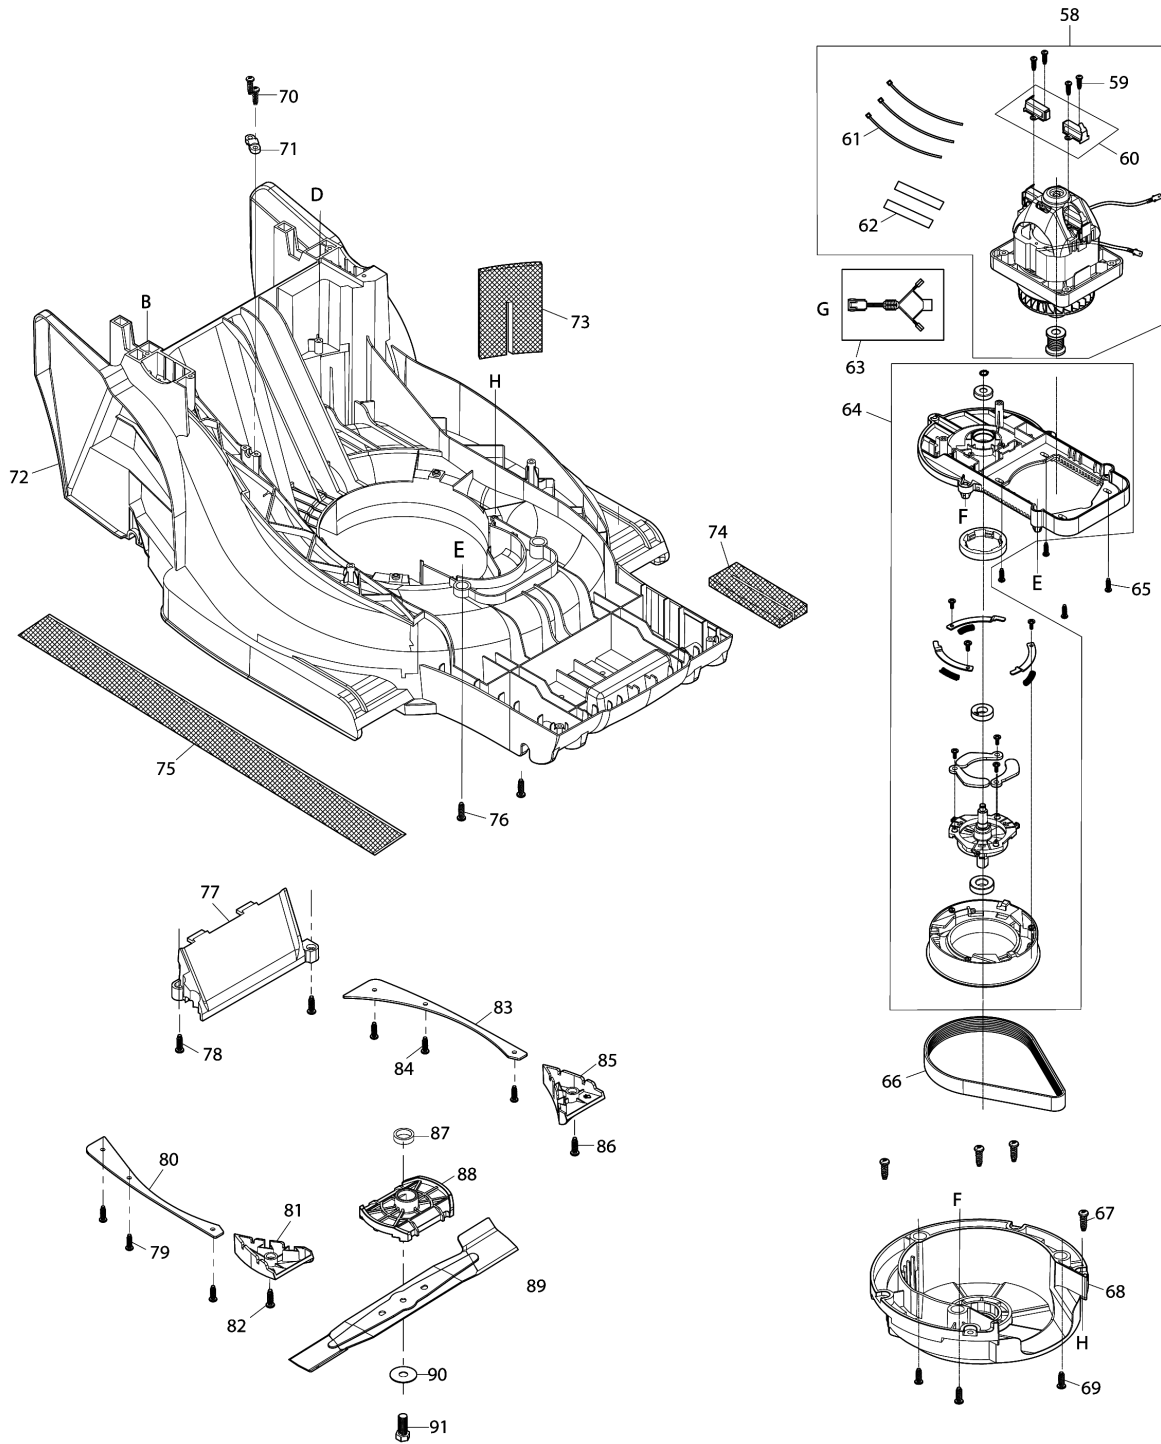

Model No.ELM4120 410MM ELECTRIC LAWN MOWER