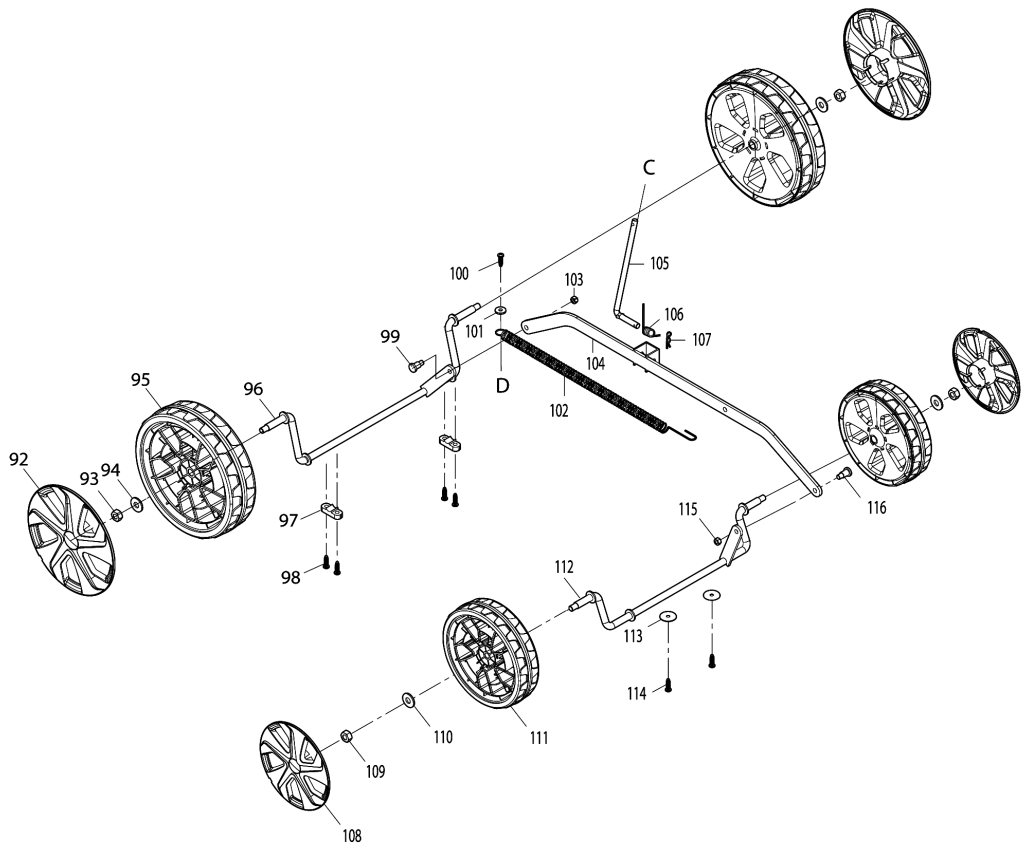

Model No.ELM4120 410MM ELECTRIC LAWN MOWER

Model No.ELM4120 410MM ELECTRIC LAWN MOWER

Item	Parts No.	Description	I/C	Qty	New/Old	Opt. 1	Opt. 2	Note
001	YA00001157	UPPER HANDLE BAR ASSY		1				
D10		INC. 2						
002	YA00001182	SPONGE GRIP		1				
003	YA00001158	SWITCH LEVER		1				
004	YA00000765	SWITCH BOX RIGHT		1				
005	YA00000766	SWITCH LINK BUTTON		1				
006	YA00000767	COMPRESSION SPRING 16.8		1				
007	YA00000768	SWITCH LEVER END CAP RIGHT		1				
008	652024721	SELF DRILLING SCREW 3.5X10		1				
009	YA00000769	SWITCH TORSION SPRING 21		1				
010	YA00000778	SELF TAPPING SCREW ST4X16		2				
011	YA00000780	CORD CLAMP		1				
012	YA00000914	POWER SUPPLY CORD ASSY		1				
013	YA00000778	SELF TAPPING SCREW ST4X16		2				
014	YA00000780	CORD CLAMP		1				
015	YA00000773	POWER SUPPLY CORD ASSY (EURO)		1				
016	YA00000781	INDICATOR LENZ		1				
017	YA00000772	SWITCH		1				
018	652023811	CABLE HANGER		1				
019	YA00000782	SWITCH BOX LEFT		1				
020	YA00000778	SELF TAPPING SCREW ST4X16		6				
021	652023795	SPRING BOX RIGHT		1				
022	652024721	SELF DRILLING SCREW 3.5X10		1				
023	652023794	SWITCH LEVER END LEFT		1				
024	YA00000737	TORSION SPRING		1				
025	652023793	SPRING BOX LEFT		1				
026	YA00000778	SELF TAPPING SCREW ST4X16		1				
027	YA00000785	SELF TAPPING SCREW ST4X25		1				
028	YA00000921	CABLE CLIP		1				
029	YA00000923	TENSION LEVER ASSY		2				
030	YA00000922	LOWER HANDLE		1				
031	YA00000802	HEX.FRANGE CAP NUT M6		2				
032	YA00000803	M8 KNOB		2				
033	YA00000420	WASHER		2				
034	YA00000924	ANGLE ADJUSTMENT JOINT UPPER		2				
035	YA00000806	SELF TAPPING SCREW ST5X20		4				
036	YA00000875	ANGLE ADJUSTMENT JOINT LOWER R		1				
037	YA00000807	HEX BOLT M8X65		2