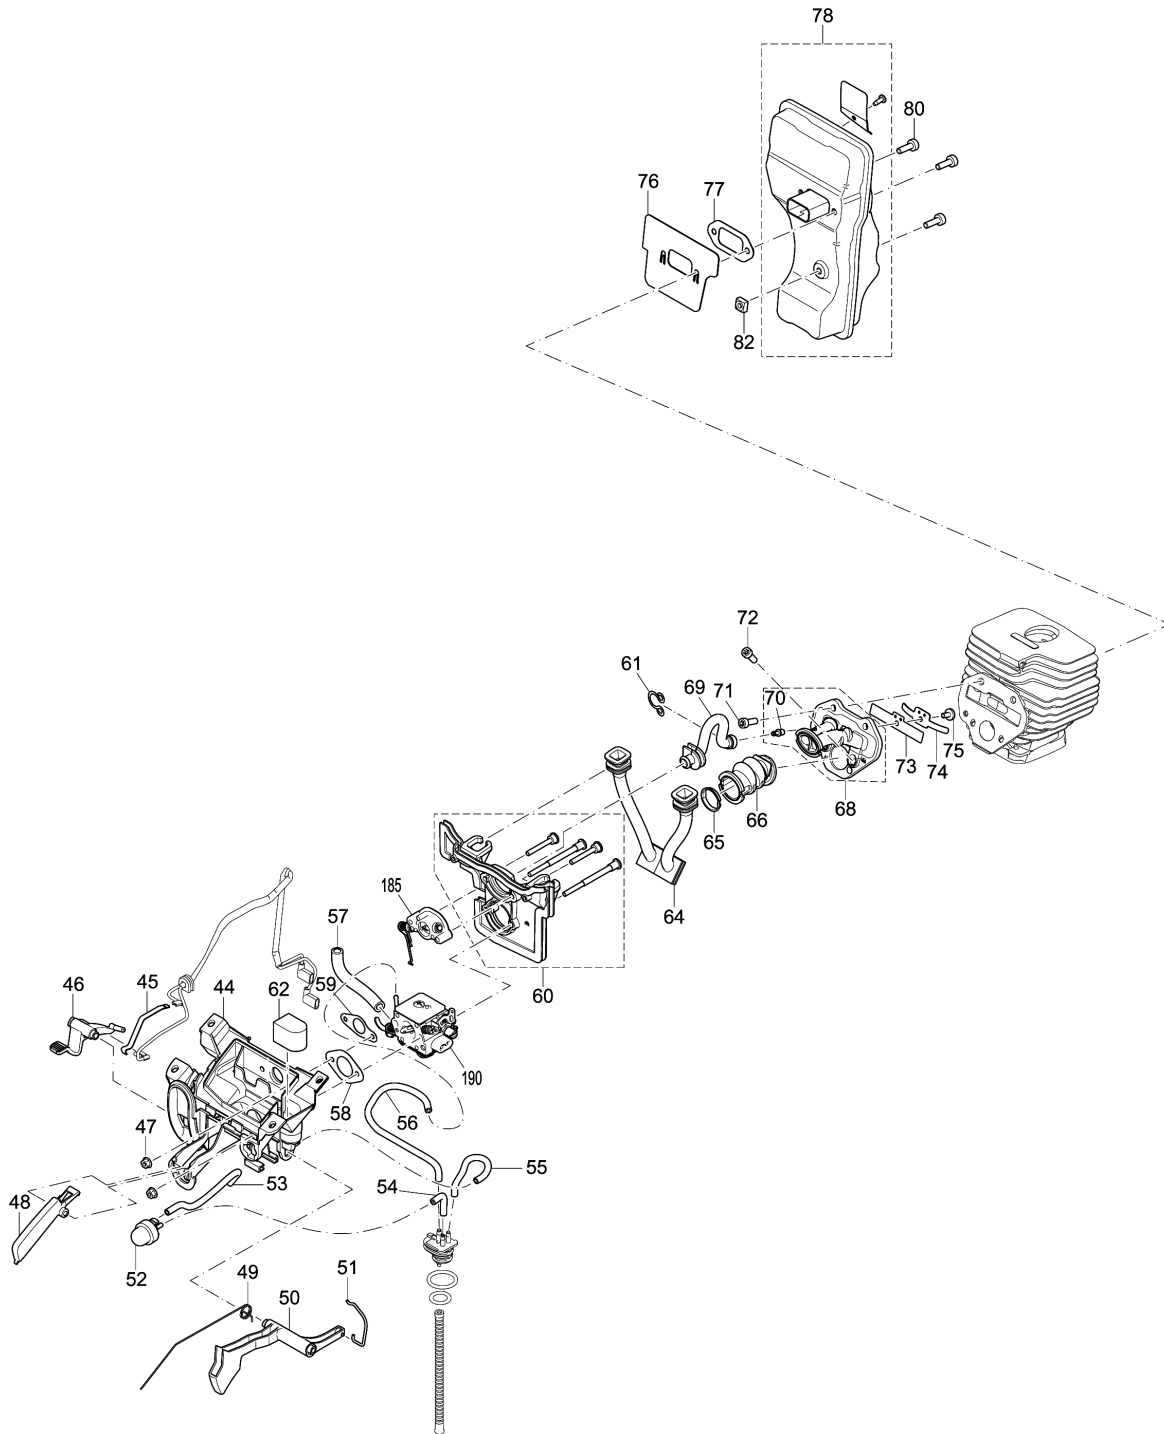

Model No.EK6101 POWER CUTTER