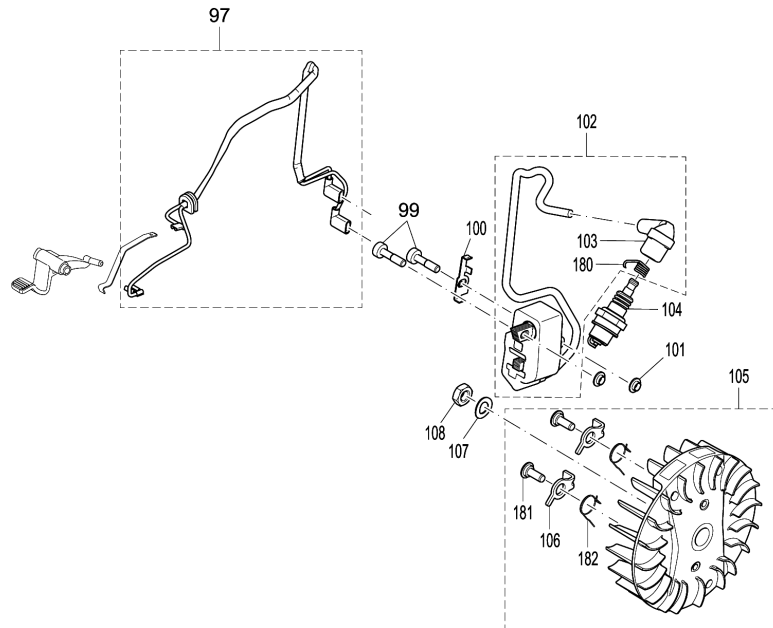

Model No.EK6101 POWER CUTTER