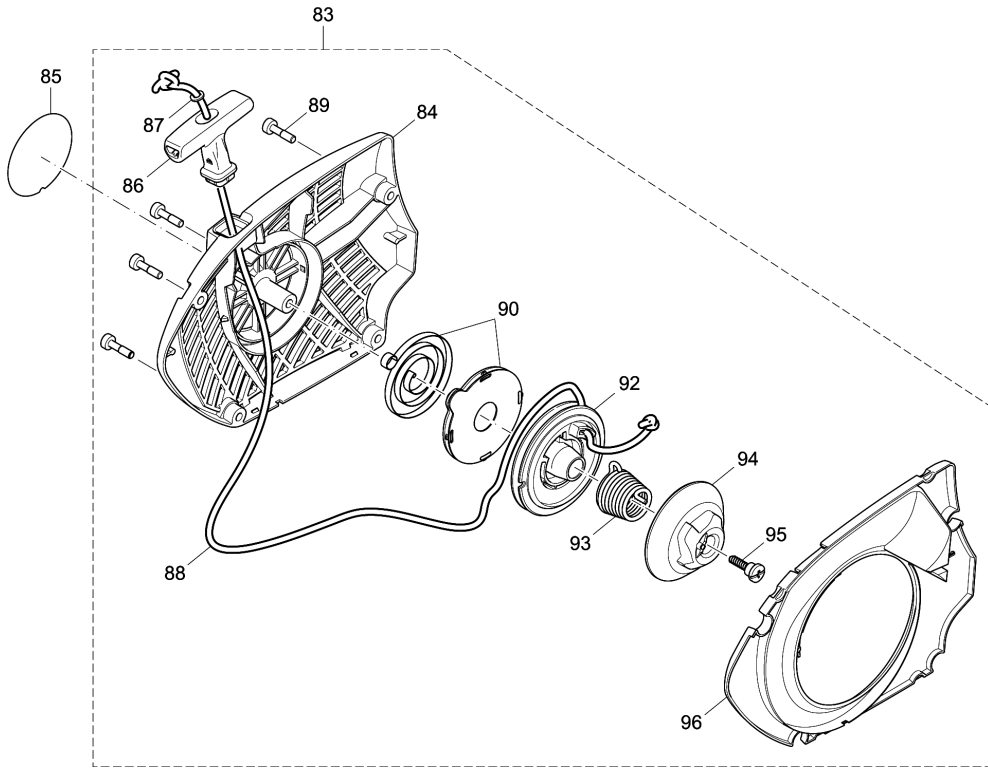

Model No.EK6101 POWER CUTTER