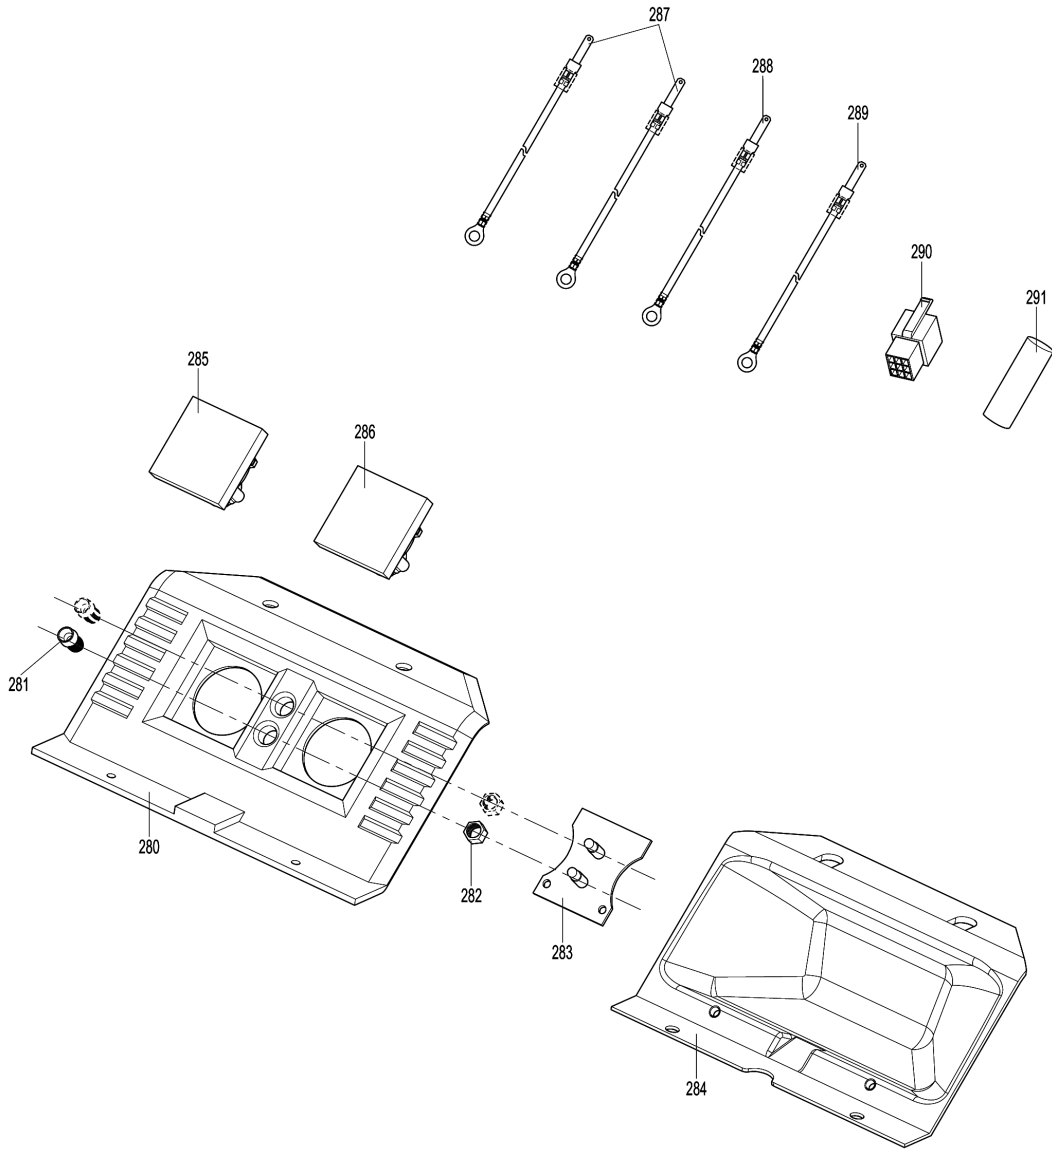

# Model No.EG5550A PETROL GENERATOR

Model No.EG5550A PETROL GENERATOR

Model No.EG5550A PETROL GENERATOR

Model No.EG5550A PETROL GENERATOR

Item	Parts No.	Description	I/C	Qty	New/Old	Opt. 1	Opt. 2	Note
001	YA00000066	COVER SUBASSEMBLY, CYLINDER		1				
002	YA00000043	GASKET, CYLINDER HEAD COVER		1				
003	YA00000044	BOLT, CYLINDER HEAD		1				
004	YA00000045	GASKET		1				
005	YA00000129	TUBE, BREATHER		1				
006	YA00000583	HEAD SUBASSEMBLY, CYLINDER		1				
007	YA00000169	STUD		2				
008	YA00000167	STUD		2				
009	YA00000147	PLUG, SPARK		1				
010	YA00000041	BOLT, CYLINDER HEAD		4				
011	YA00000098	NUT, VALVE LOCK		2				
012	YA00000100	NUT, VALVE ADJUSTING		2				
013	YA00000097	ROCKER, VALVE		2				
014	YA00000099	BOLT, ROCKER SHAFT		2				
015	YA00000093	PLATE SUBASSEMBLY, LIFTER		1				
016	YA00000058	SEAT, VALVE SPRING		1				
017	YA00000049	SPRING, VALVE		2				
018	YA00000047	GUIDE, SEAL		1				
019	YA00000051	ROTATOR, VALVE		1				
020	YA00000054	RETAINER, EXHAUST VALVE		1				
021	YA00000052	RETAINER, VALVE SPRING		1				
022	YA00000056	VALVE, INTAKE		1				
023	YA00000060	VALVE, EXHAUST		1				
024	YA00000088	LIFTER SUBASSEMBLY, VALVE		2				
025	YA00000091	TAPPET, VALVE		2				
026	YA00000061	GASKET, CYLINDER HEAD		1				
027	YA00000181	PIN		2				
028	YA00000076	RING, THE FIRST		1				
029	YA00000078	RING, THE SECOND		1				
030	YA00000080	RING SET, OIL		1				
031	YA00000070	PISTON		1				
032	YA00000072	PIN, PISTON		1				
033	YA00000074	CLIP, PISTON PIN		2				
034	YA00000067	ROD, CONNECTING		1				
037	YA00000036	CRANKCASE SUBASSEMBLY.		1				
038	YA00000038	COVER, CRANKCASE		1				
039	YA00000186	SEAL, OIL		1				
040	YA00000166	BOLT		7				
041	YA00000184	BEARIN, DEEP GROOVE BALL		1				
042	YA00000182	BEARIN, DEEP GROOVE BALL		1				