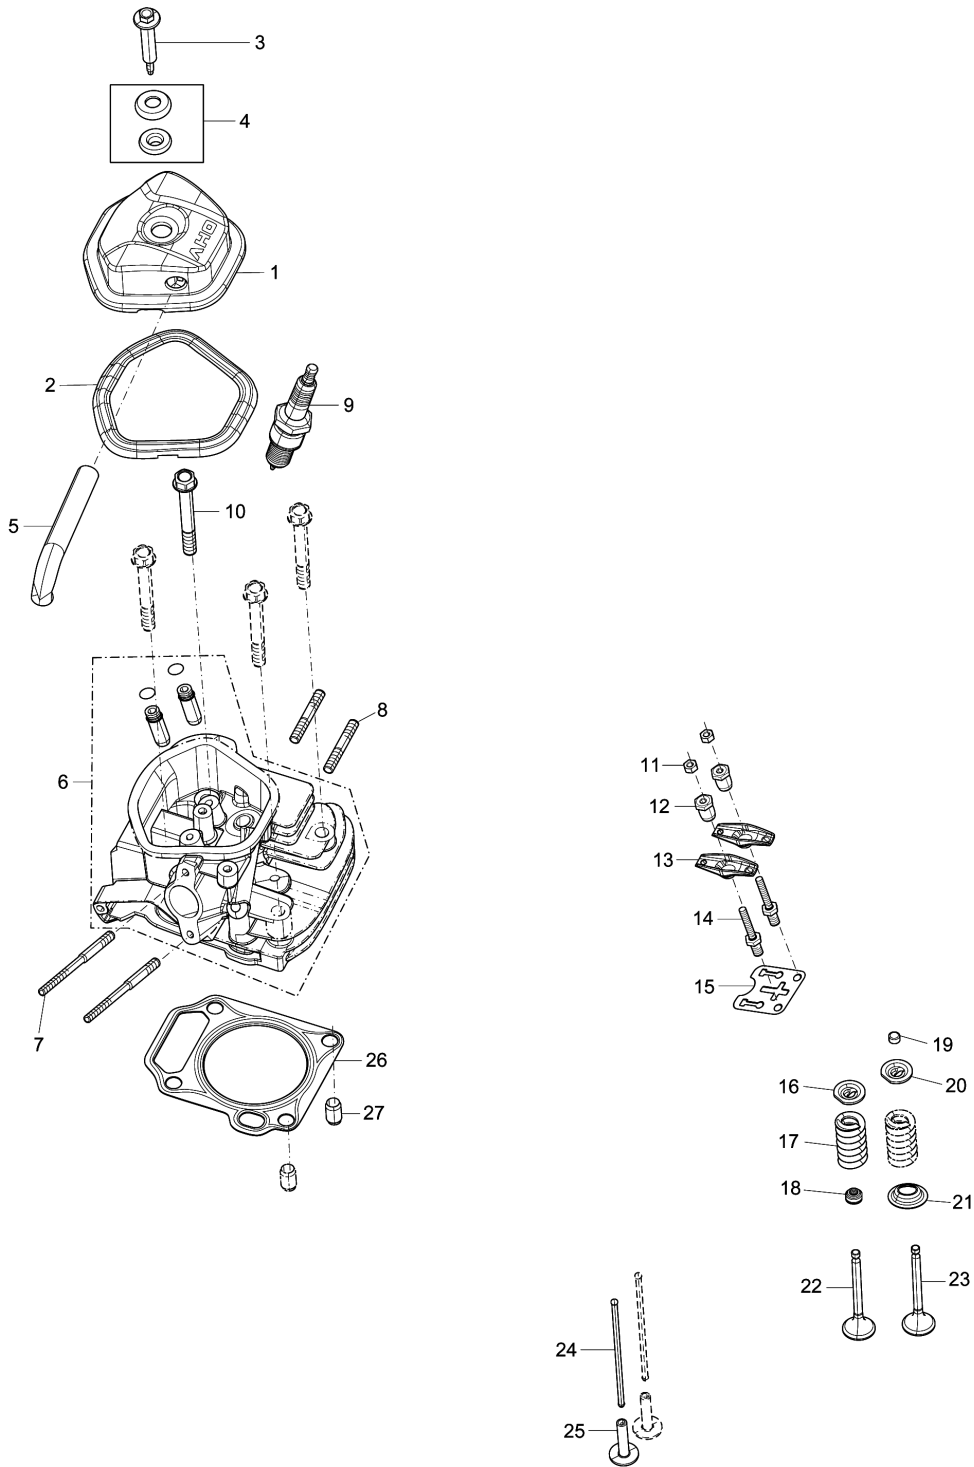

# Model No.EG5550A PETROL GENERATOR

Model No.EG5550A PETROL GENERATOR

Model No.EG5550A PETROL GENERATOR

# Model No.EG5550A PETROL GENERATOR

# Model No.EG5550A PETROL GENERATOR

Model No.EG5550A PETROL GENERATOR

Model No.EG5550A PETROL GENERATOR

Model No.EG5550A PETROL GENERATOR

Item	Parts No.	Description	I/C	Qty	New/Old	Opt. 1	Opt. 2	Note
001	YA00000066	COVER SUBASSEMBLY, CYLINDER		1				
002	YA00000043	GASKET, CYLINDER HEAD COVER		1				
003	YA00000044	BOLT, CYLINDER HEAD		1				
004	YA00000045	GASKET		1				
005	YA00000129	TUBE, BREATHER		1				
006	YA00000583	HEAD SUBASSEMBLY, CYLINDER		1				
007	YA00000169	STUD		2				
008	YA00000167	STUD		2				
009	YA00000147	PLUG, SPARK		1				
010	YA00000041	BOLT, CYLINDER HEAD		4				
011	YA00000098	NUT, VALVE LOCK		2				
012	YA00000100	NUT, VALVE ADJUSTING		2				
013	YA00000097	ROCKER, VALVE		2				
014	YA00000099	BOLT, ROCKER SHAFT		2				
015	YA00000093	PLATE SUBASSEMBLY, LIFTER		1				
016	YA00000058	SEAT, VALVE SPRING		1				
017	YA00000049	SPRING, VALVE		2				
018	YA00000047	GUIDE, SEAL		1				
019	YA00000051	ROTATOR, VALVE		1				
020	YA00000054	RETAINER, EXHAUST VALVE		1				
021	YA00000052	RETAINER, VALVE SPRING		1				
022	YA00000056	VALVE, INTAKE		1				
023	YA00000060	VALVE, EXHAUST		1				
024	YA00000088	LIFTER SUBASSEMBLY, VALVE		2				
025	YA00000091	TAPPET, VALVE		2				
026	YA00000061	GASKET, CYLINDER HEAD		1				
027	YA00000181	PIN		2				
028	YA00000076	RING, THE FIRST		1				
029	YA00000078	RING, THE SECOND		1				
030	YA00000080	RING SET, OIL		1				
031	YA00000070	PISTON		1				
032	YA00000072	PIN, PISTON		1				
033	YA00000074	CLIP, PISTON PIN		2				
034	YA00000067	ROD, CONNECTING		1				
037	YA00000036	CRANKCASE SUBASSEMBLY.		1				
038	YA00000038	COVER, CRANKCASE		1				
039	YA00000186	SEAL, OIL		1				
040	YA00000166	BOLT		7				
041	YA00000184	BEARIN, DEEP GROOVE BALL		1				
042	YA00000182	BEARIN, DEEP GROOVE BALL		1				