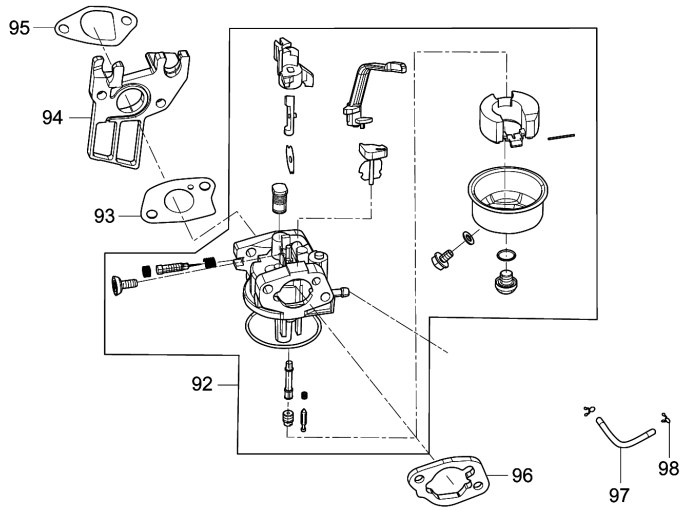

Model No. EG2250A PETROL GENERATOR