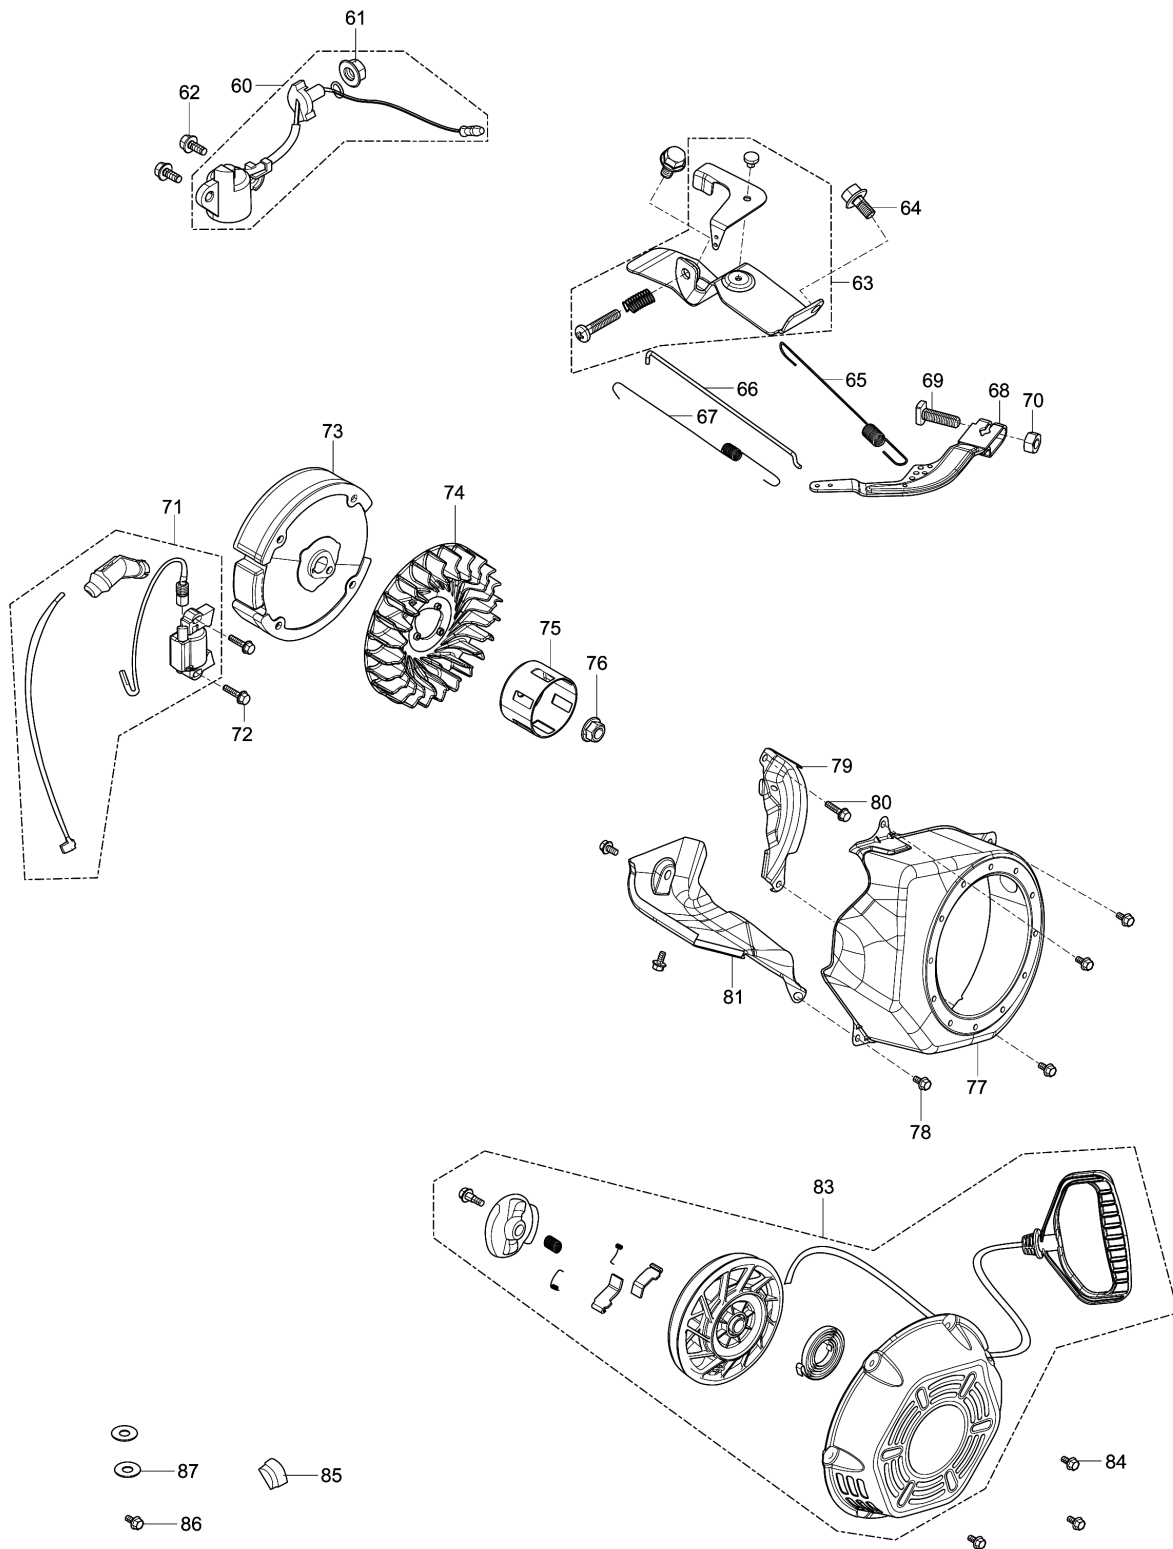

Model No.EG2250A PETROL GENERATOR