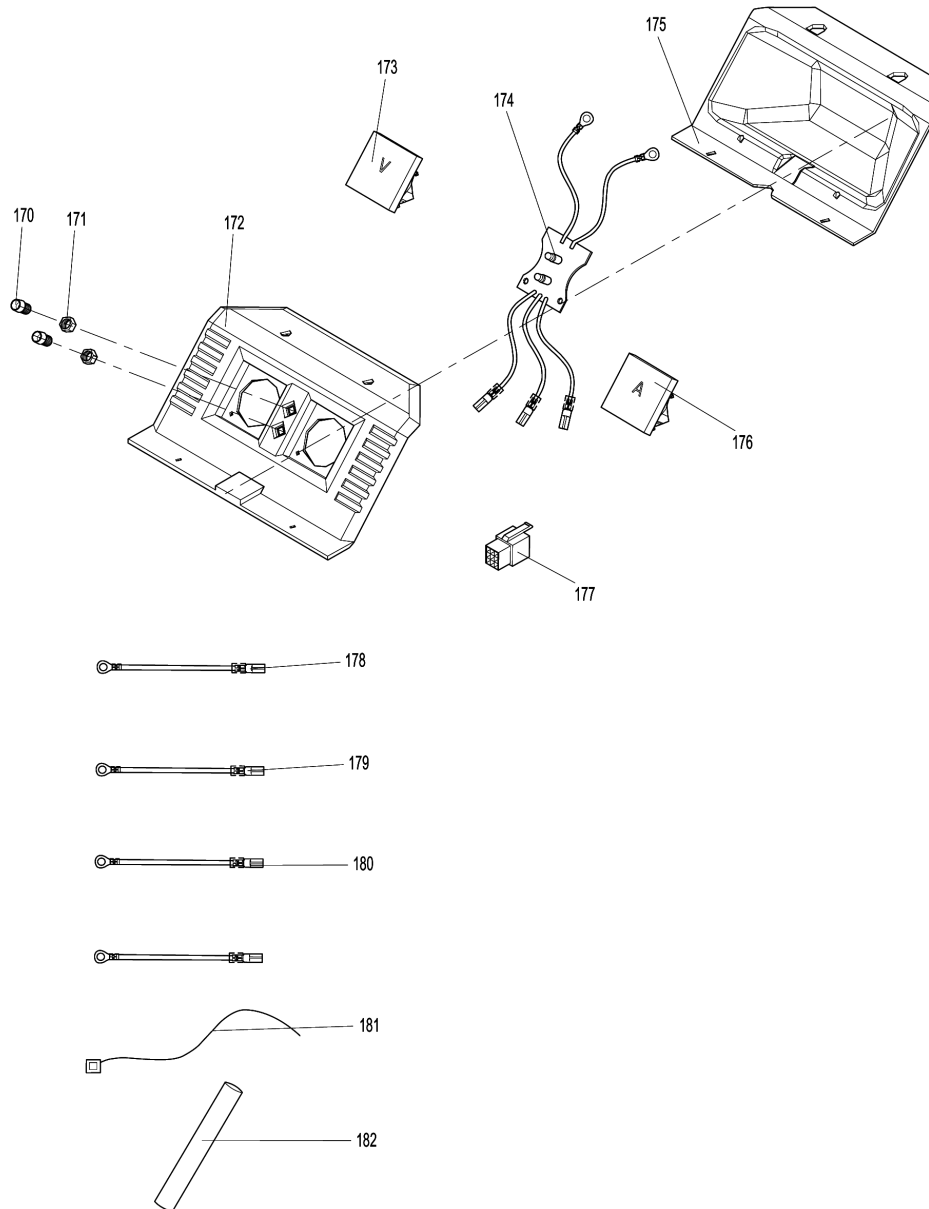

Model No.EG2250A PETROL GENERATOR

Model No. EG2250A PETROL GENERATOR

Model No. EG2250A PETROL GENERATOR

Model No.EG2250A PETROL GENERATOR

Model No.EG2250A PETROL GENERATOR

Item	Parts No.	Description	I/C	Qty	New/Old	Opt. 1	Opt. 2	Note
001	YA00000065	COVER SUBASSEMBLY, CYLINDER		1				
002	YA00000042	GASKET, CYLINDER HEAD COVER		1				
003	YA00000158	BOLT		4				
004	YA00000128	TUBE, BREATHER		1				
005	YA00000064	HEAD SUBASSEMBLY, CYLINDER		1				
006	YA00000168	STUD		2				
007	YA00000167	STUD		2				
008	YA00000147	PLUG, SPARK		1				
009	YA00000040	BOLT, CYLINDER HEAD		4				
010	YA00000098	NUT, VALVE LOCK		2				
011	YA00000100	NUT, VALVE ADJUSTING		2				
012	YA00000096	ROCKER, VALVE		2				
013	YA00000099	BOLT, ROCKER SHAFT		2				
014	YA00000092	PLATE SUBASSEMBLY, LIFTER		1				
015	YA00000050	ROTATOR, VALVE		4				
016	YA00000057	SEAT, VALVE SPRING		2				
017	YA00000048	SPRING, VALVE		2				
018	YA00000046	GUIDE, SEAL		1				
019	YA00000059	VALVE, EXHAUST		1				
020	YA00000055	VALVE, INTAKE		1				
021	YA00000089	LIFTER, VALVE		2				
022	YA00000090	TAPPET, VALVE		2				
023	YA00000062	GASKET, CYLINDER HEAD		1				
024	YA00000180	PIN		2				
028	YA00000075	RING, THE FIRST		1				
029	YA00000077	RING, THE SECOND		1				
030	YA00000079	RING SET, OIL		1				
031	YA00000069	PISTON		1				
032	YA00000071	PIN, PISTON		1				
033	YA00000073	CLIP, PISTON PIN		2				
034	YA00000068	ROD, CONNECTING		1				
038	YA00000037	CRANKCASE SUBASSEMBLY.		1				
039	YA00000039	COVER, CRANKCASE		1				
040	YA00000186	SEAL, OIL		1				
041	YA00000164	BOLT		6				
042	YA00000183	BEARIN, DEEP GROOVE BALL		2				
043	YA00000101	DIPSTICK SUBASSEMBLY, OIL		1				
044	YA00000033	GASKET, CRANKCASE		1				
045	YA00000179	PIN		2				
046	YA00000095	CAMSHAFT ASSY.		1				