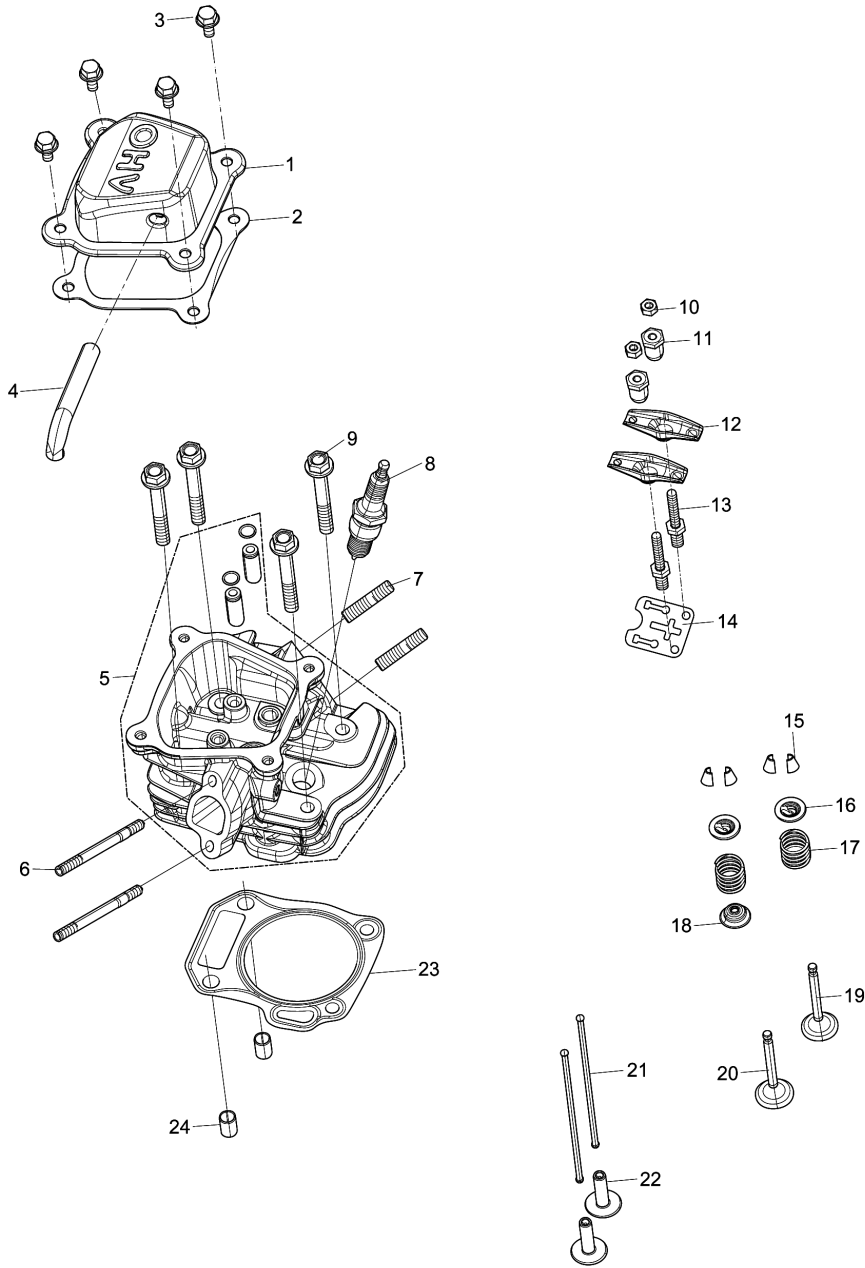

Model No.EG2250A PETROL GENERATOR