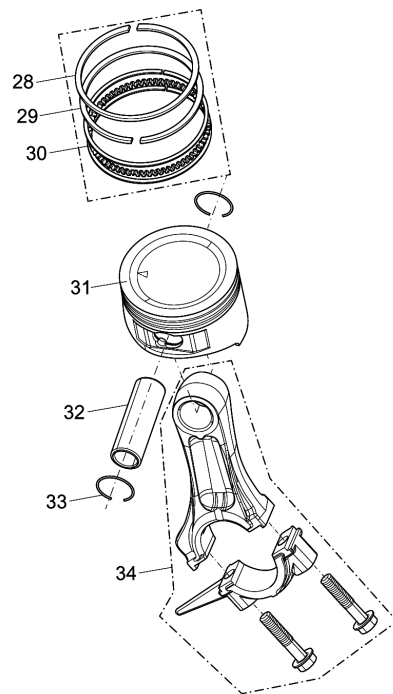

Model No.EG2250A PETROL GENERATOR