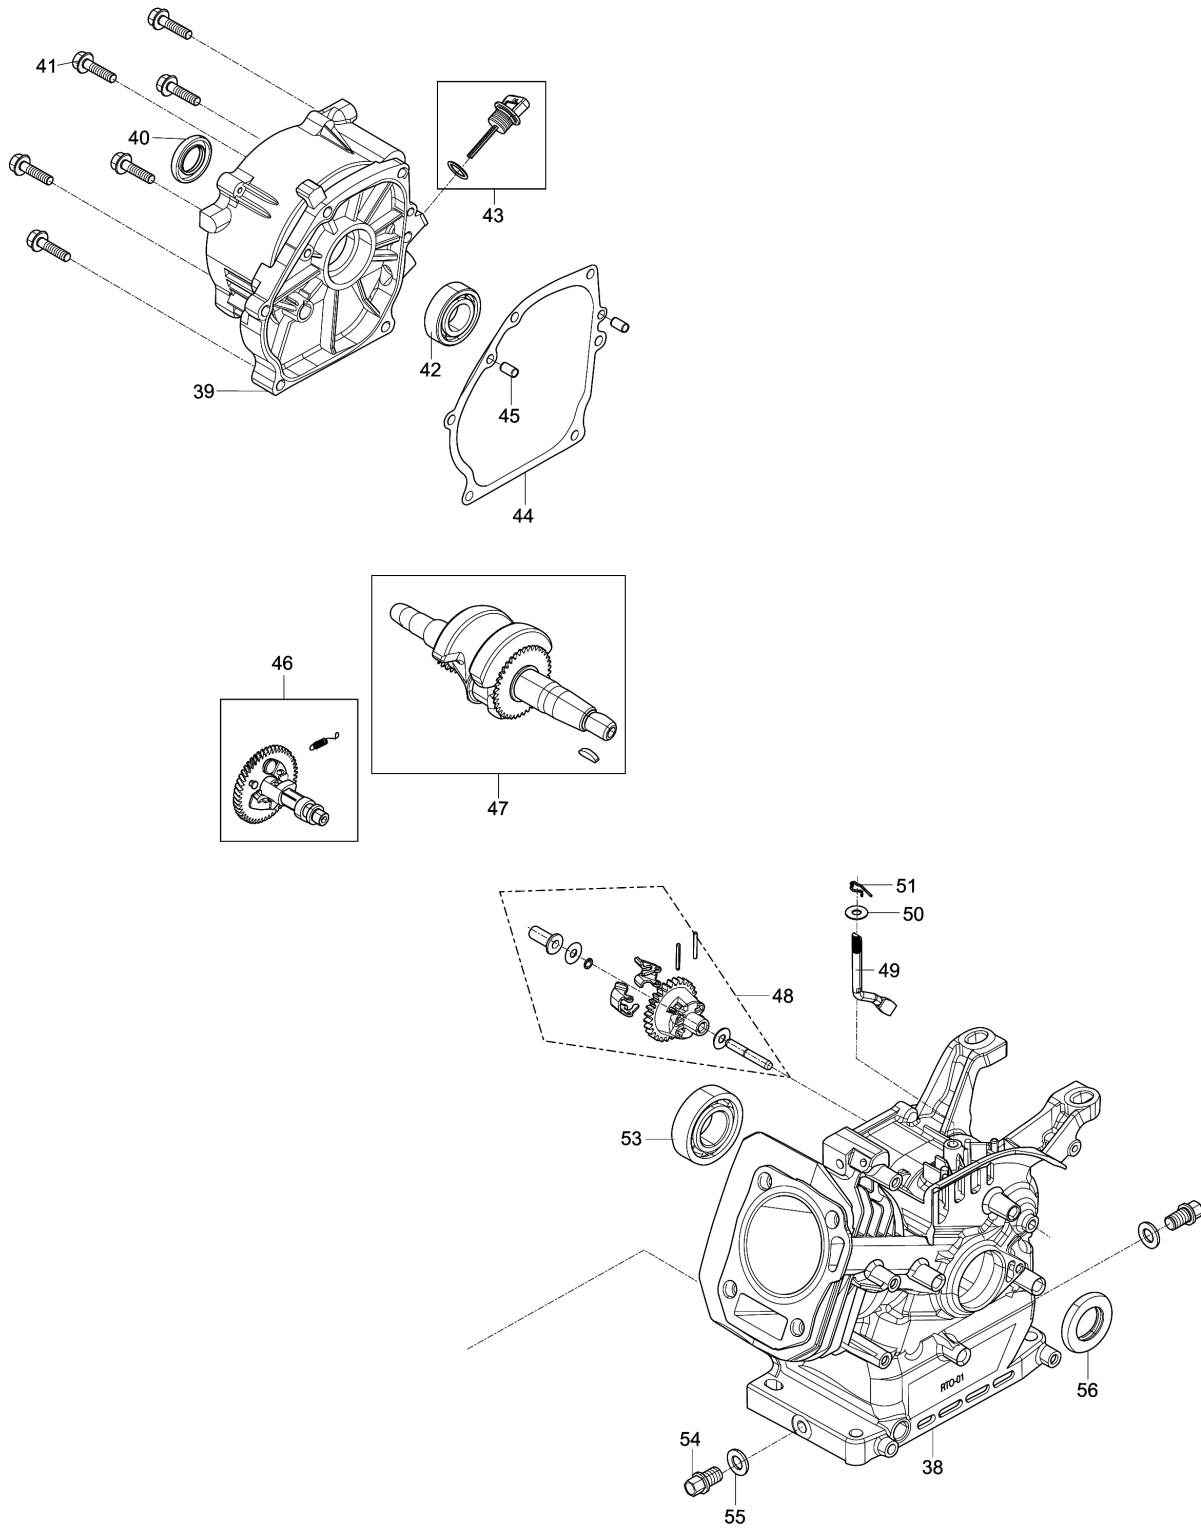

Model No. EG2250A PETROL GENERATOR