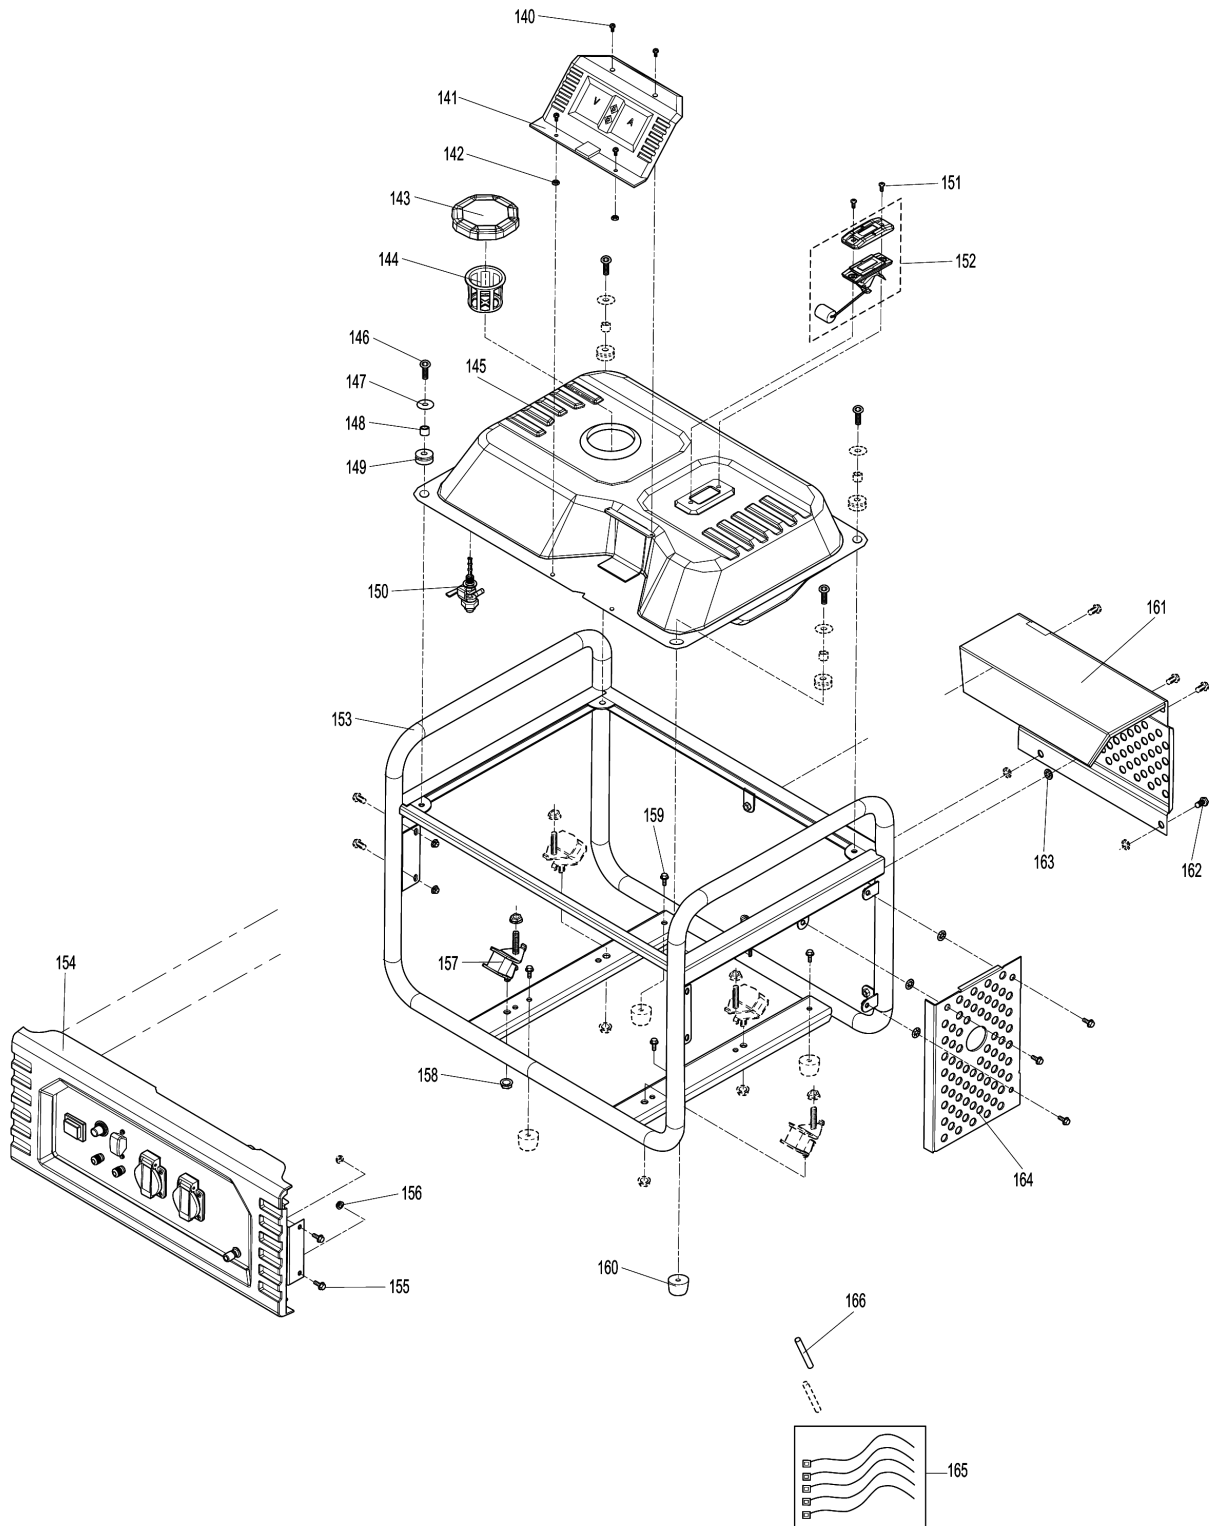

Model No.EG2250A PETROL GENERATOR

Model No. EG2250A PETROL GENERATOR

Model No. EG2250A PETROL GENERATOR

Model No.EG2250A PETROL GENERATOR

Model No.EG2250A PETROL GENERATOR

Item	Parts No.	Description	I/C	Qty	New/Old	Opt. 1	Opt. 2	Note
001	YA00000065	COVER SUBASSEMBLY, CYLINDER		1				
002	YA00000042	GASKET, CYLINDER HEAD COVER		1				
003	YA00000158	BOLT		4				
004	YA00000128	TUBE, BREATHER		1				
005	YA00000064	HEAD SUBASSEMBLY, CYLINDER		1				
006	YA00000168	STUD		2				
007	YA00000167	STUD		2				
008	YA00000147	PLUG, SPARK		1				
009	YA00000040	BOLT, CYLINDER HEAD		4				
010	YA00000098	NUT, VALVE LOCK		2				
011	YA00000100	NUT, VALVE ADJUSTING		2				
012	YA00000096	ROCKER, VALVE		2				
013	YA00000099	BOLT, ROCKER SHAFT		2				
014	YA00000092	PLATE SUBASSEMBLY, LIFTER		1				
015	YA00000050	ROTATOR, VALVE		4				
016	YA00000057	SEAT, VALVE SPRING		2				
017	YA00000048	SPRING, VALVE		2				
018	YA00000046	GUIDE, SEAL		1				
019	YA00000059	VALVE, EXHAUST		1				
020	YA00000055	VALVE, INTAKE		1				
021	YA00000089	LIFTER, VALVE		2				
022	YA00000090	TAPPET, VALVE		2				
023	YA00000062	GASKET, CYLINDER HEAD		1				
024	YA00000180	PIN		2				
028	YA00000075	RING, THE FIRST		1				
029	YA00000077	RING, THE SECOND		1				
030	YA00000079	RING SET, OIL		1				
031	YA00000069	PISTON		1				
032	YA00000071	PIN, PISTON		1				
033	YA00000073	CLIP, PISTON PIN		2				
034	YA00000068	ROD, CONNECTING		1				
038	YA00000037	CRANKCASE SUBASSEMBLY.		1				
039	YA00000039	COVER, CRANKCASE		1				
040	YA00000186	SEAL, OIL		1				
041	YA00000164	BOLT		6				
042	YA00000183	BEARIN, DEEP GROOVE BALL		2				
043	YA00000101	DIPSTICK SUBASSEMBLY, OIL		1				
044	YA00000033	GASKET, CRANKCASE		1				
045	YA00000179	PIN		2				
046	YA00000095	CAMSHAFT ASSY.		1				