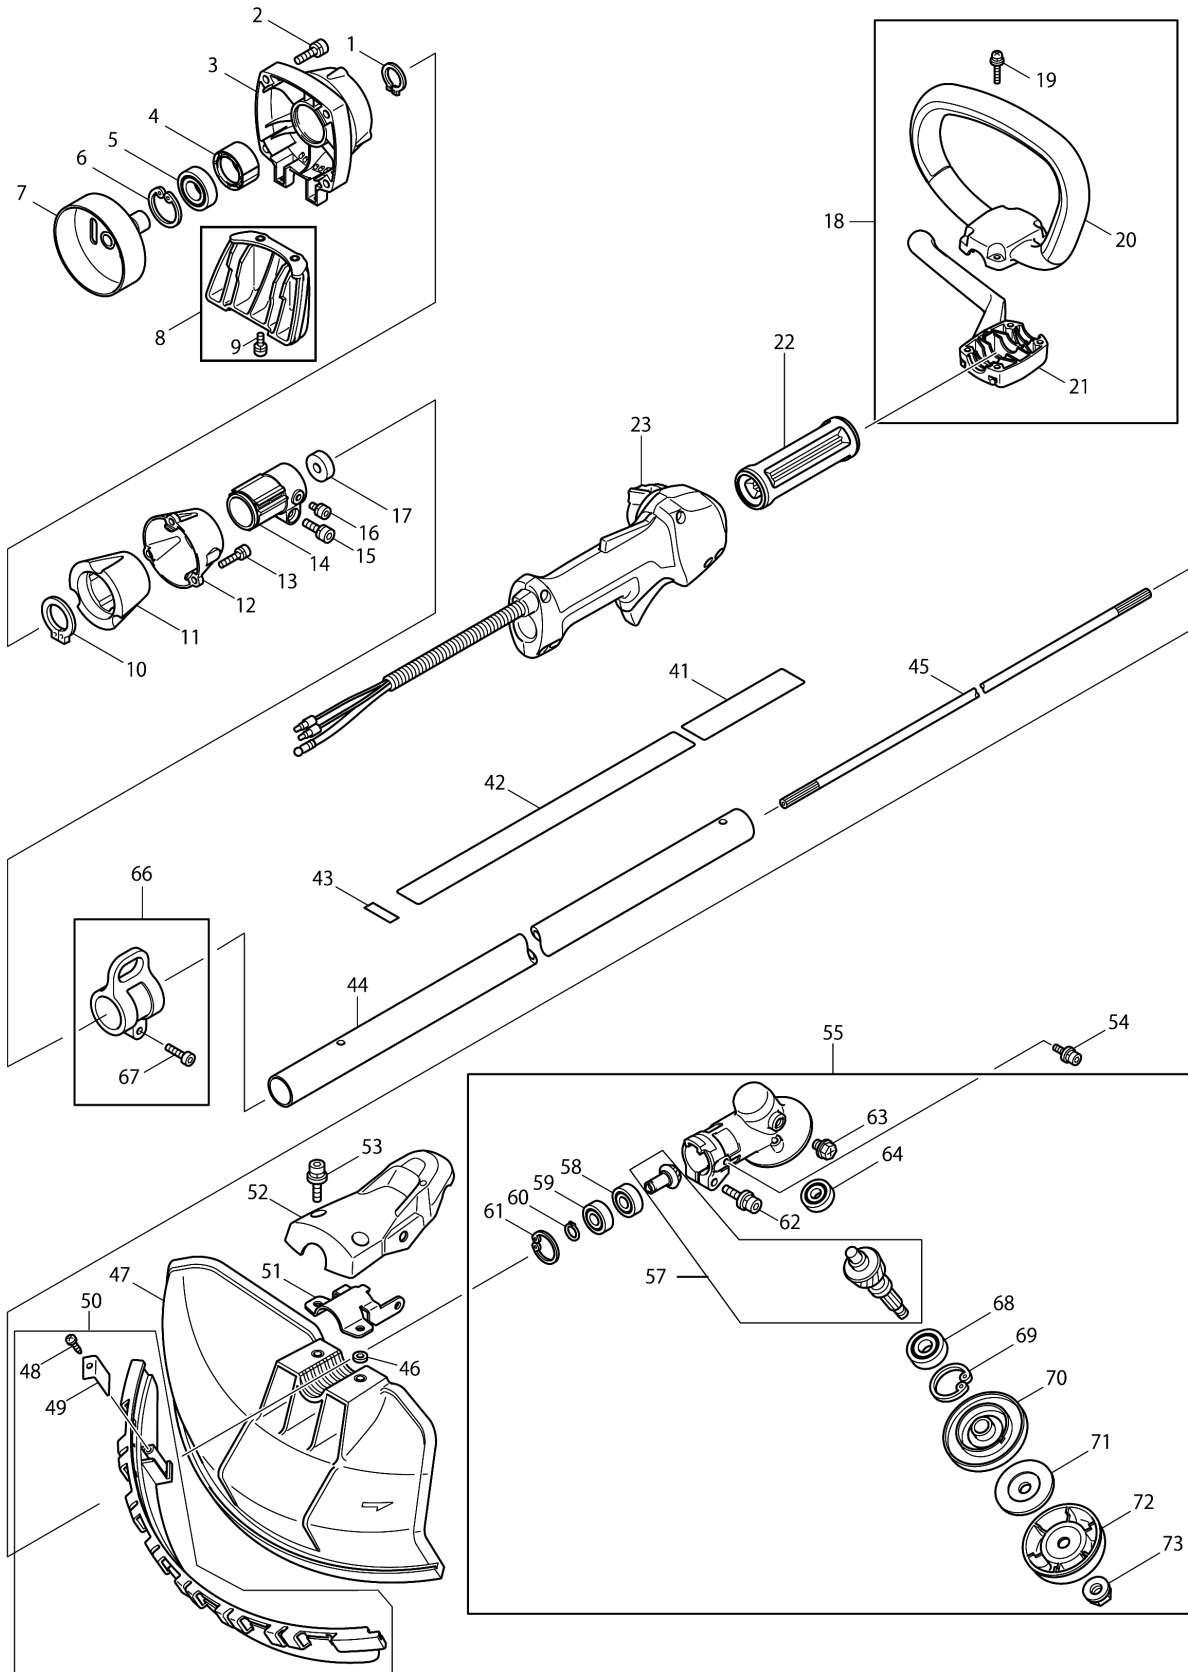

Model No.EBH341L PETROL BRUSHCUTTER