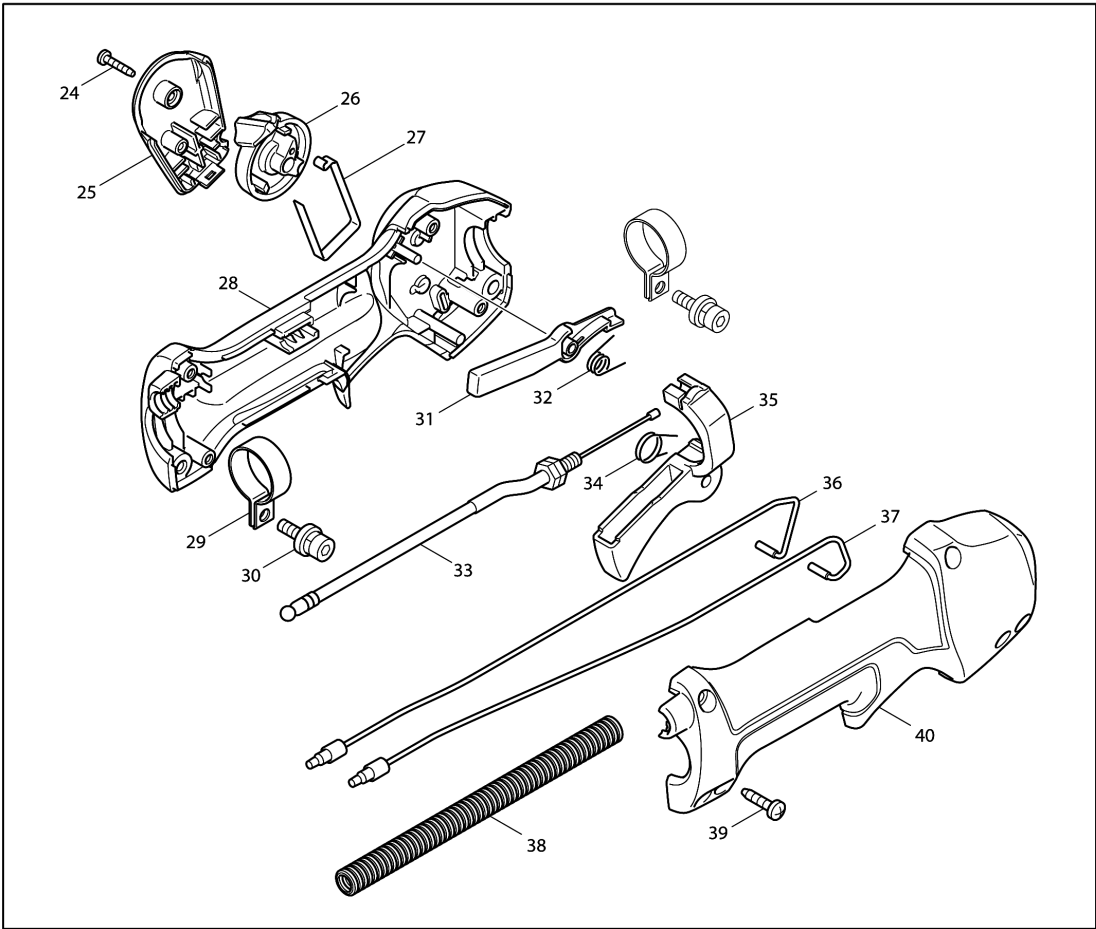

# Model No.EBH341L PETROL BRUSHCUTTER

Model No.EBH341L PETROL BRUSHCUTTER

Model No.EBH341L PETROL BRUSHCUTTER

Item	Parts No.	Description	I/C	Qty	New/Old	Opt. 1	Opt. 2	Note
001	961057-5	RETAINING RING S-17		1				
002	922331-6	HEX. SOCKET HEAD BOLT M6X20		4				
003	318421-5	CLUTCH CASE		1				
004	451157-4	SPACER		1				
005	211338-0	BALL BEARINNG 6003LLU		1	*			
005-1	210126-2	BALL BEARING 6003LLU	O	1				
006	962153-2	RETAINING RING R-35		1				
007	165577-3	CLUTCH DRUM		1				
008	195144-0	STAND SET		1				
D10		INC. 9						
009	911218-7	PAN HEAD SCREW M5X14		2				
010	961151-3	RETAINING RING S-32		1				
011	424204-4	DAMPER		1				
012	318453-2	PIPE RETAINER		1				
013	922231-0	HEX. SOCKET HEAD BOLT M5X20		3				
014	318454-0	PIPE BRACKET		1				
015	922331-6	HEX. SOCKET HEAD BOLT M6X20		1				
016	922201-9	HEX. SOCKET HEAD BOLT M5X8		1				
017	443146-3	FELT RING 8		1				
018	195251-9	LOOP HANDLE SET		1				
C10	783014-1	+ SCREW DRIVER 2		1				
D10		INC. 19-21						
019	911253-5	PAN HEAD SCREW M5X30		4				
020	451596-8	LOOP HANDLE 28		1				
021	451597-6	HANDLE CLAMP 28		1				
022	451600-3	SPACER 28		1				
023	125760-4	CONTROL LEVER ASSEMBLY		1				
D10		INC. 24-40						
024	266130-9	TAPPING SCREW BIND PT 3X16		1				
025	451595-0	SWITCH COVER		1				
026	451594-2	SWITCH LEVER		1				
027	232251-9	LEAF SPRING		1				
028	188831-8	LEVER CASE SET		1				
D10		INC. 40						
029	346249-1	PIPE CLAMP 28		2				
030	922218-2	H.S.H.BOLT M5X14 WITH WR		2				
031	451593-4	LOCK LEVER		1				
032	233541-3	TORSION SPRING 7		1				
033	168549-7	CONTROL CABLE		1				
034	233540-5	TORSION SPRING 11		1				