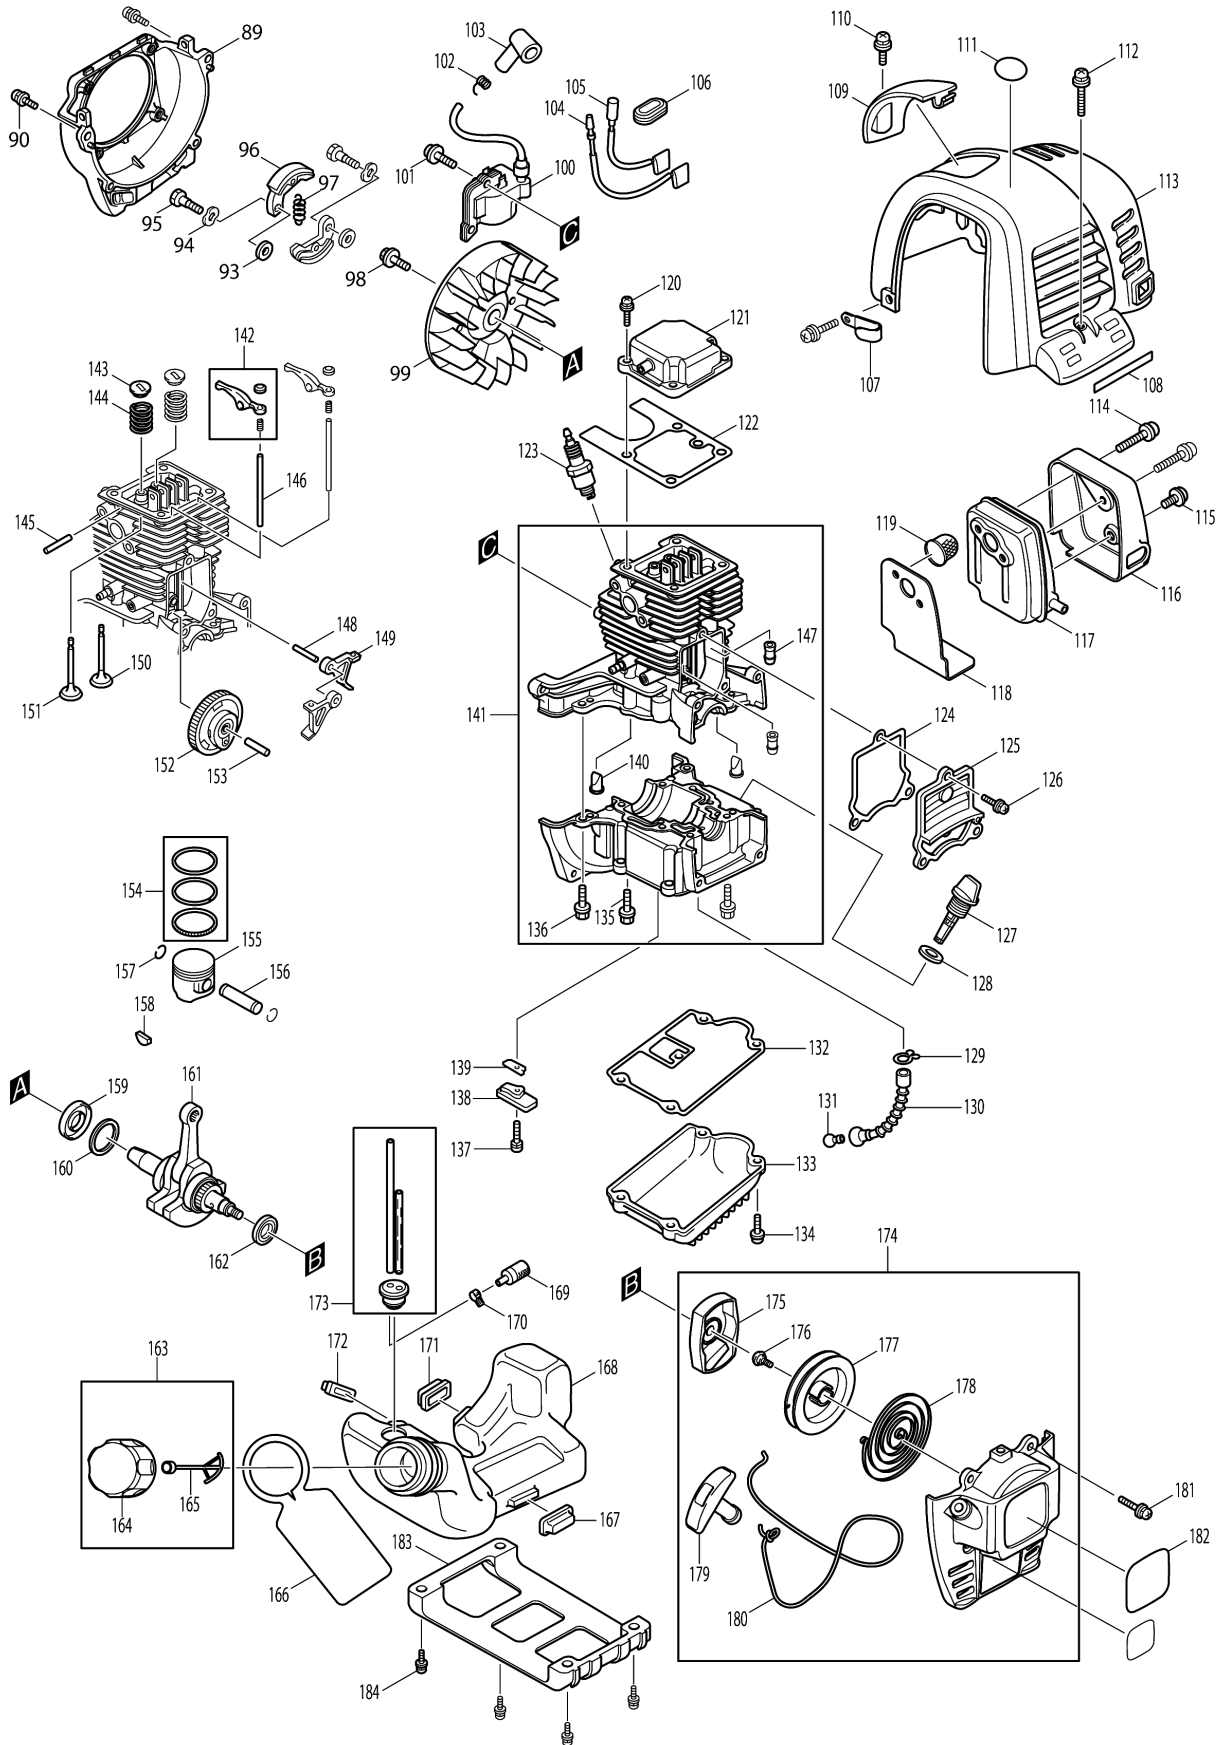

# Model No.EBH341L PETROL BRUSHCUTTER

Model No.EBH341L PETROL BRUSHCUTTER

Model No.EBH341L PETROL BRUSHCUTTER

Item	Parts No.	Description	I/C	Qty	New/Old	Opt. 1	Opt. 2	Note
001	961057-5	RETAINING RING S-17		1				
002	922331-6	HEX. SOCKET HEAD BOLT M6X20		4				
003	318421-5	CLUTCH CASE		1				
004	451157-4	SPACER		1				
005	211338-0	BALL BEARINNG 6003LLU		1	*			
005-1	210126-2	BALL BEARING 6003LLU	O	1				
006	962153-2	RETAINING RING R-35		1				
007	165577-3	CLUTCH DRUM		1				
008	195144-0	STAND SET		1				
D10		INC. 9						
009	911218-7	PAN HEAD SCREW M5X14		2				
010	961151-3	RETAINING RING S-32		1				
011	424204-4	DAMPER		1				
012	318453-2	PIPE RETAINER		1				
013	922231-0	HEX. SOCKET HEAD BOLT M5X20		3				
014	318454-0	PIPE BRACKET		1				
015	922331-6	HEX. SOCKET HEAD BOLT M6X20		1				
016	922201-9	HEX. SOCKET HEAD BOLT M5X8		1				
017	443146-3	FELT RING 8		1				
018	195251-9	LOOP HANDLE SET		1				
C10	783014-1	+ SCREW DRIVER 2		1				
D10		INC. 19-21						
019	911253-5	PAN HEAD SCREW M5X30		4				
020	451596-8	LOOP HANDLE 28		1				
021	451597-6	HANDLE CLAMP 28		1				
022	451600-3	SPACER 28		1				
023	125760-4	CONTROL LEVER ASSEMBLY		1				
D10		INC. 24-40						
024	266130-9	TAPPING SCREW BIND PT 3X16		1				
025	451595-0	SWITCH COVER		1				
026	451594-2	SWITCH LEVER		1				
027	232251-9	LEAF SPRING		1				
028	188831-8	LEVER CASE SET		1				
D10		INC. 40						
029	346249-1	PIPE CLAMP 28		2				
030	922218-2	H.S.H.BOLT M5X14 WITH WR		2				
031	451593-4	LOCK LEVER		1				
032	233541-3	TORSION SPRING 7		1				
033	168549-7	CONTROL CABLE		1				
034	233540-5	TORSION SPRING 11		1				