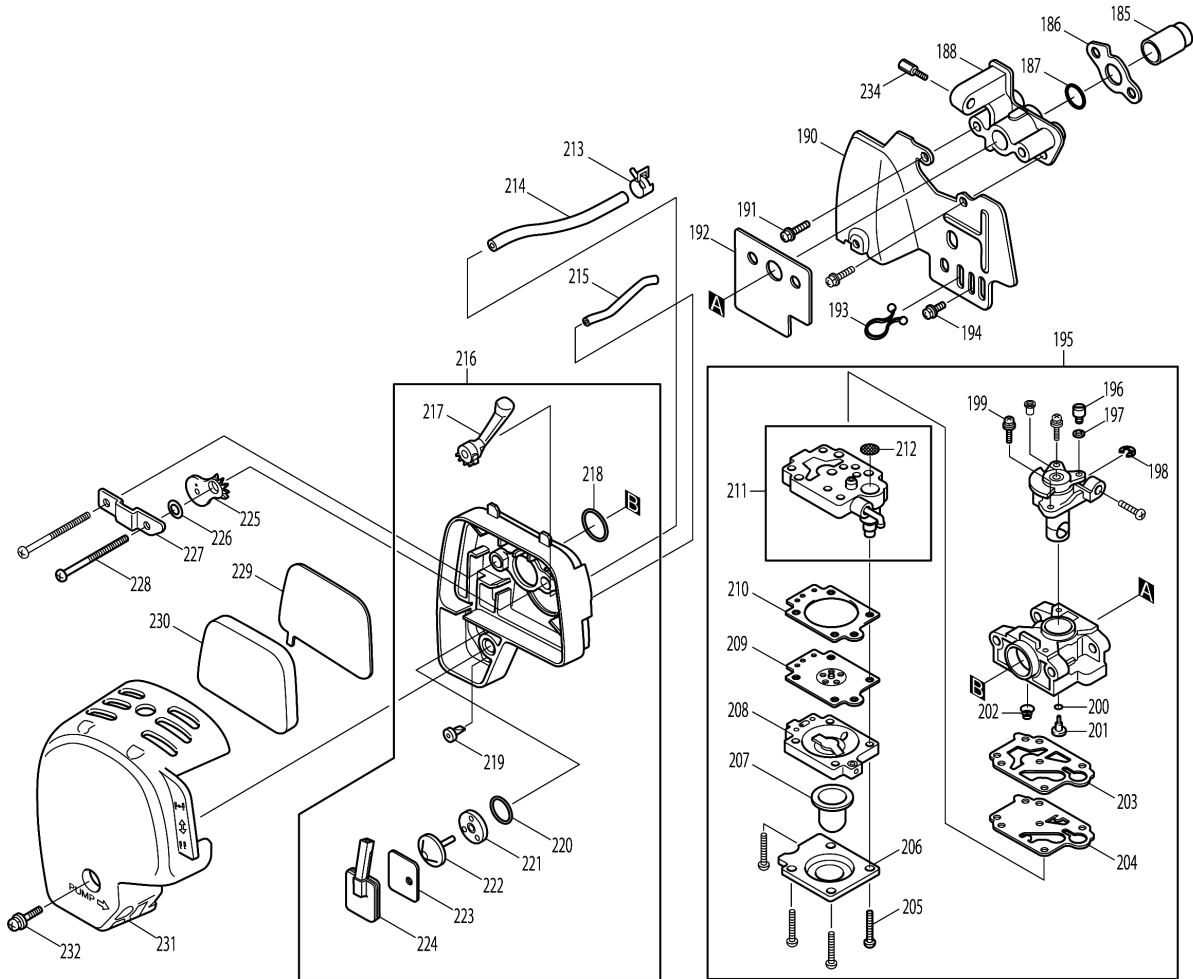

# Model No.EBH341L PETROL BRUSHCUTTER

Model No.EBH341L PETROL BRUSHCUTTER

Model No.EBH341L PETROL BRUSHCUTTER

Item	Parts No.	Description	I/C	Qty	New/Old	Opt. 1	Opt. 2	Note
001	961057-5	RETAINING RING S-17		1				
002	922331-6	HEX. SOCKET HEAD BOLT M6X20		4				
003	318421-5	CLUTCH CASE		1				
004	451157-4	SPACER		1				
005	211338-0	BALL BEARINNG 6003LLU		1	*			
005-1	210126-2	BALL BEARING 6003LLU	O	1				
006	962153-2	RETAINING RING R-35		1				
007	165577-3	CLUTCH DRUM		1				
008	195144-0	STAND SET		1				
D10		INC. 9						
009	911218-7	PAN HEAD SCREW M5X14		2				
010	961151-3	RETAINING RING S-32		1				
011	424204-4	DAMPER		1				
012	318453-2	PIPE RETAINER		1				
013	922231-0	HEX. SOCKET HEAD BOLT M5X20		3				
014	318454-0	PIPE BRACKET		1				
015	922331-6	HEX. SOCKET HEAD BOLT M6X20		1				
016	922201-9	HEX. SOCKET HEAD BOLT M5X8		1				
017	443146-3	FELT RING 8		1				
018	195251-9	LOOP HANDLE SET		1				
C10	783014-1	+ SCREW DRIVER 2		1				
D10		INC. 19-21						
019	911253-5	PAN HEAD SCREW M5X30		4				
020	451596-8	LOOP HANDLE 28		1				
021	451597-6	HANDLE CLAMP 28		1				
022	451600-3	SPACER 28		1				
023	125760-4	CONTROL LEVER ASSEMBLY		1				
D10		INC. 24-40						
024	266130-9	TAPPING SCREW BIND PT 3X16		1				
025	451595-0	SWITCH COVER		1				
026	451594-2	SWITCH LEVER		1				
027	232251-9	LEAF SPRING		1				
028	188831-8	LEVER CASE SET		1				
D10		INC. 40						
029	346249-1	PIPE CLAMP 28		2				
030	922218-2	H.S.H.BOLT M5X14 WITH WR		2				
031	451593-4	LOCK LEVER		1				
032	233541-3	TORSION SPRING 7		1				
033	168549-7	CONTROL CABLE		1				
034	233540-5	TORSION SPRING 11		1				