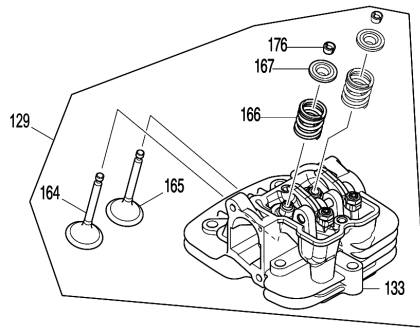

Model No.EB7660TH PETROL BLOWER