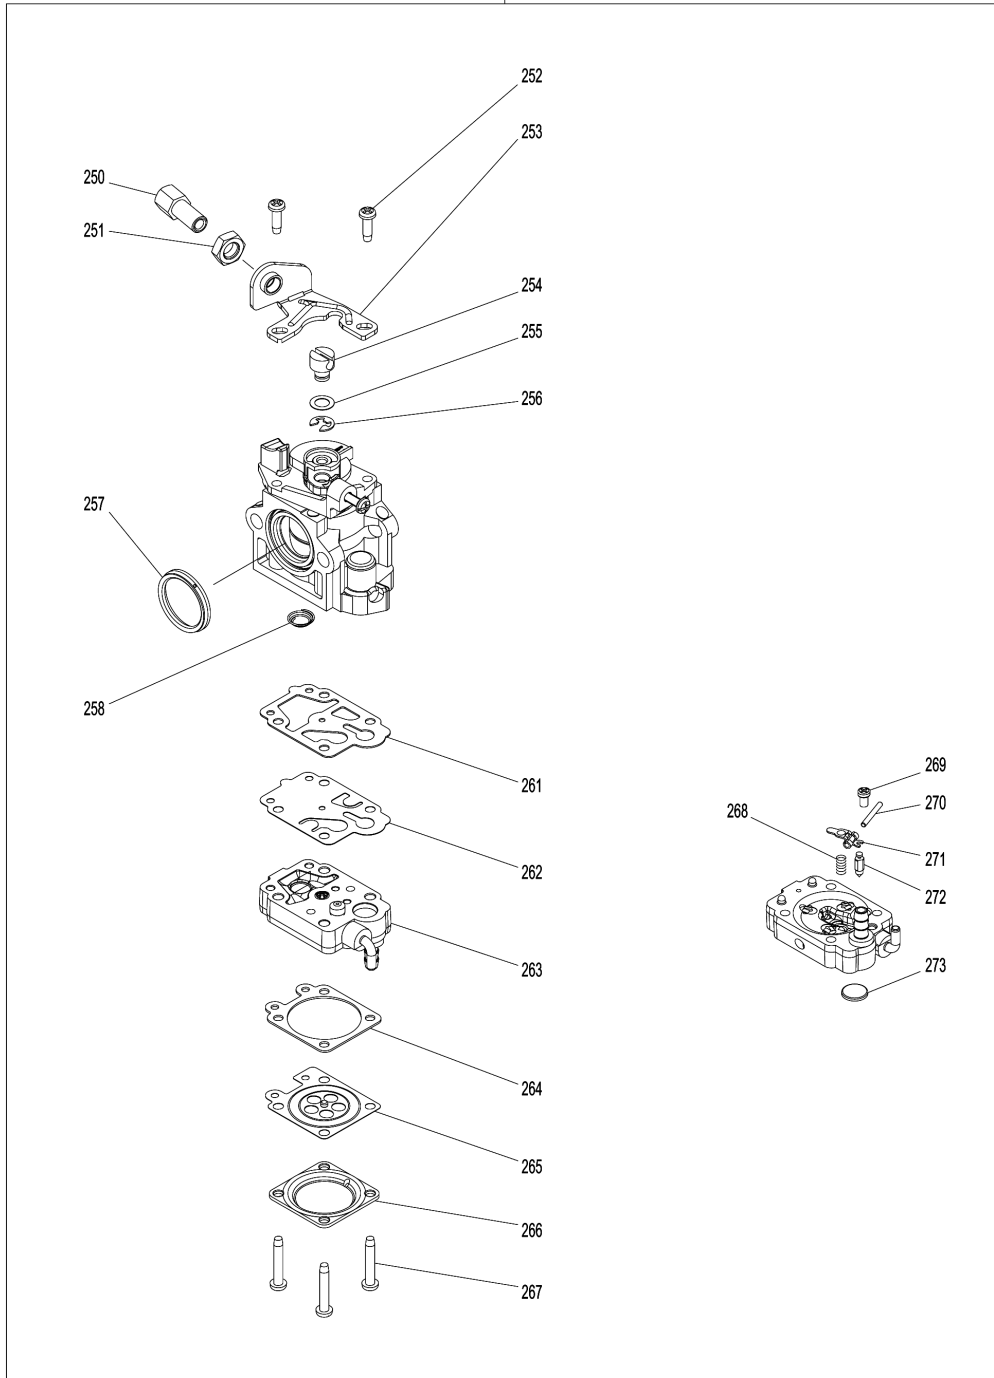

Model No.EB7660TH PETROL BLOWER

220

Model No.EB7660TH PETROL BLOWER

Item	Parts No.	Description	I/C	Qty	New/Old	Opt. 1	Opt. 2	Note
001	412144-8	ELBOW		1				
002	213645-7	O RING 93		1				
005	803T61-7	CAUTION LABEL		1				
006	801D19-4	SERIAL NO. LABEL		1				
008	456398-7	FRONT VOLUTE CASE		1				
010	922343-9	H.S.H.BOLT M6X25 WITH WR		6				
011	240152-7	FAN 250		1				
012	922343-9	H.S.H.BOLT M6X25 WITH WR		4				
013	456620-2	REAR VOLUTE CASE		1				
014	266420-0	TAPPING SCREW 5X20		11				
015	454903-4	SPRING HOLDER A		2				
016	266420-0	TAPPING SCREW 5X20		2				
017	232304-4	COMPRESSION SPRING 22		2				
018	454904-2	SPRING HOLDER B		2				
019	922223-9	H.S.H.BOLT M5X16 WITH WR		2				
020	454903-4	SPRING HOLDER A		2				
021	266420-0	TAPPING SCREW 5X20		2				
022	232305-2	COMPRESSION SPRING 22		2				
023	454904-2	SPRING HOLDER B		2				
024	922223-9	H.S.H.BOLT M5X16 WITH WR		2				
025	161534-9	BAND L COMPLETE		1	*			
025-1	162501-7	BAND L COMPLETE	O	1				
026	161535-7	BAND R COMPLETE		1	*			
026-1	162502-5	BAND R COMPLETE	O	1				
027	266420-0	TAPPING SCREW 5X20		4				
028	143809-8	ENGINE COVER COMPLETE		1				
C10	898343-0	CAUTION LABEL		1				
029	424619-5	PLUG COVER		1				
030	424620-0	DAMPER		2				
031	163532-9	FILTER		1				
032	345920-4	HOSE CLAMP		1				
033	126138-4	FUEL TUBE ASSEMBLY		1				
D10		INC. 34-37						
034	168396-6	BREATHER		1				
035	424505-0	FUEL GROMMET		1				
036	412120-2	FUEL TUBE 3-370		1				
037	412114-7	FUEL TUBE 3-370		1				
038	422137-7	TUBE GUARD 20-102		1				
039	140831-6	TANK CAP COMPLETE		1	*			
D10		INC. 41			*			
039-1	140H45-5	TANK CAP COMPLETE	O	1				
D10		INC. 41