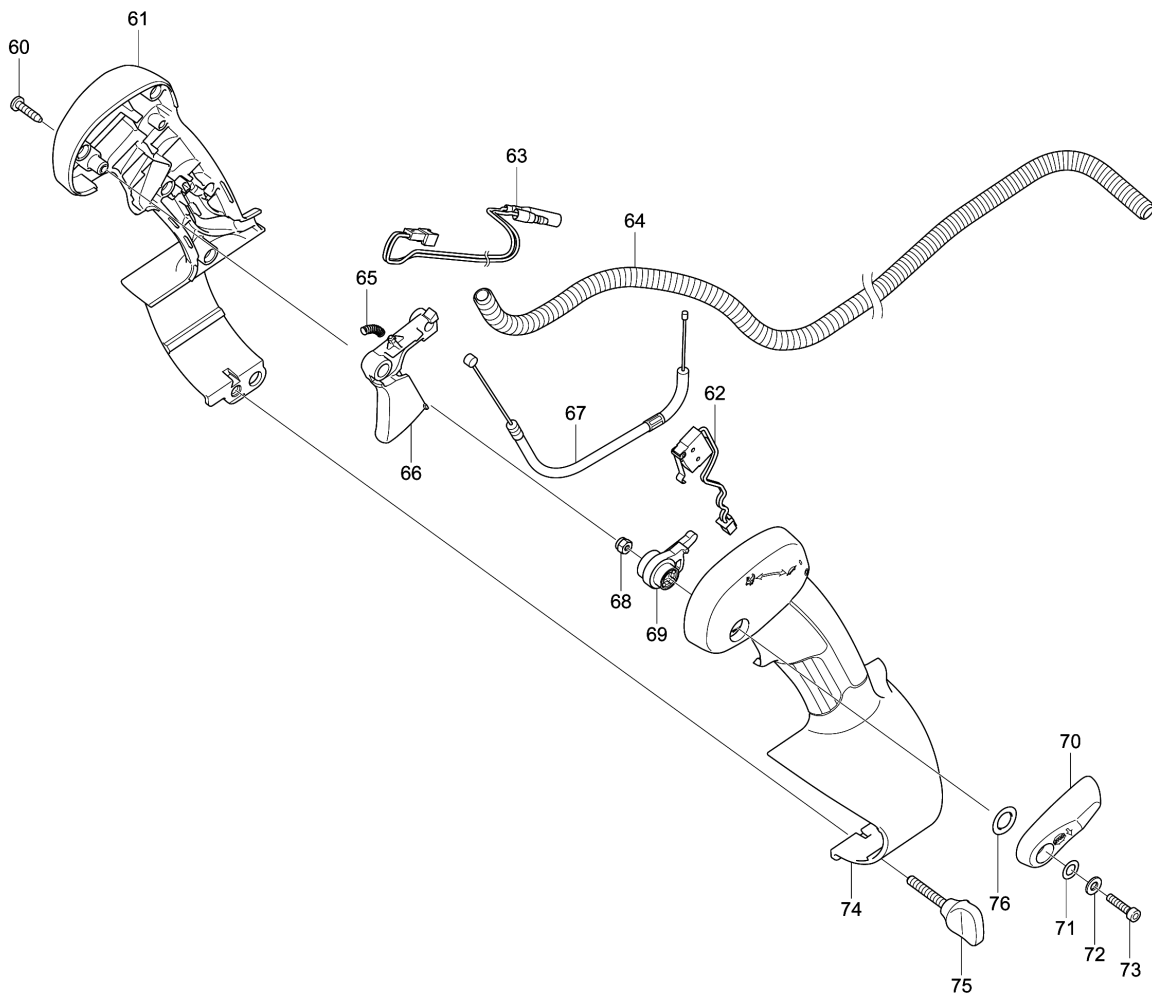

Model No.EB7660TH PETROL BLOWER