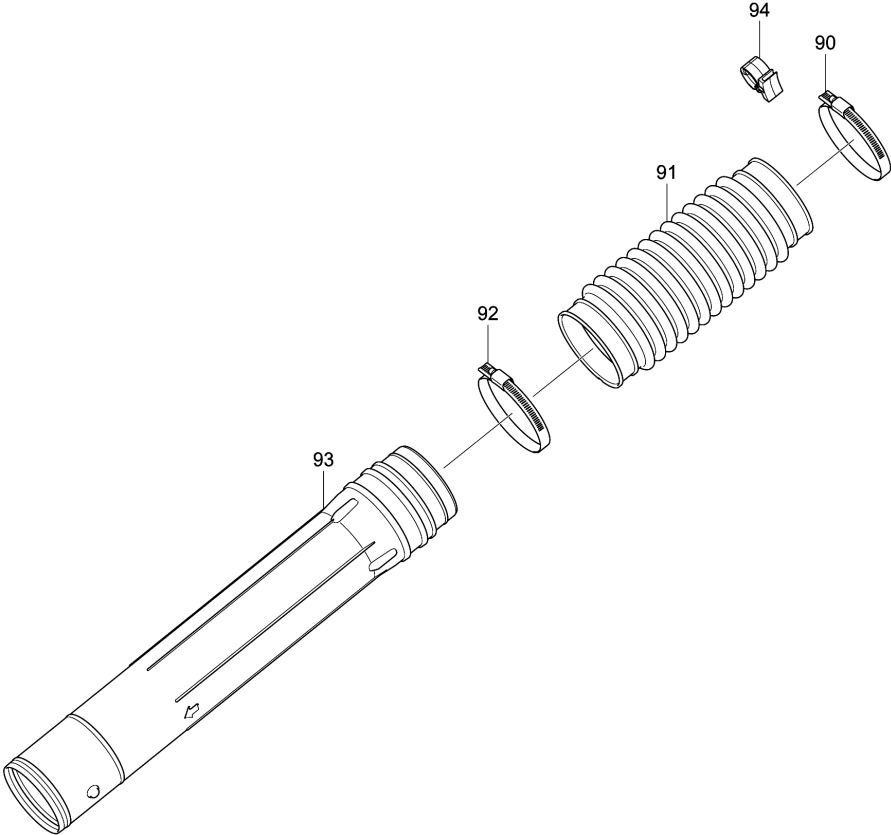

Model No.EB7660TH PETROL BLOWER