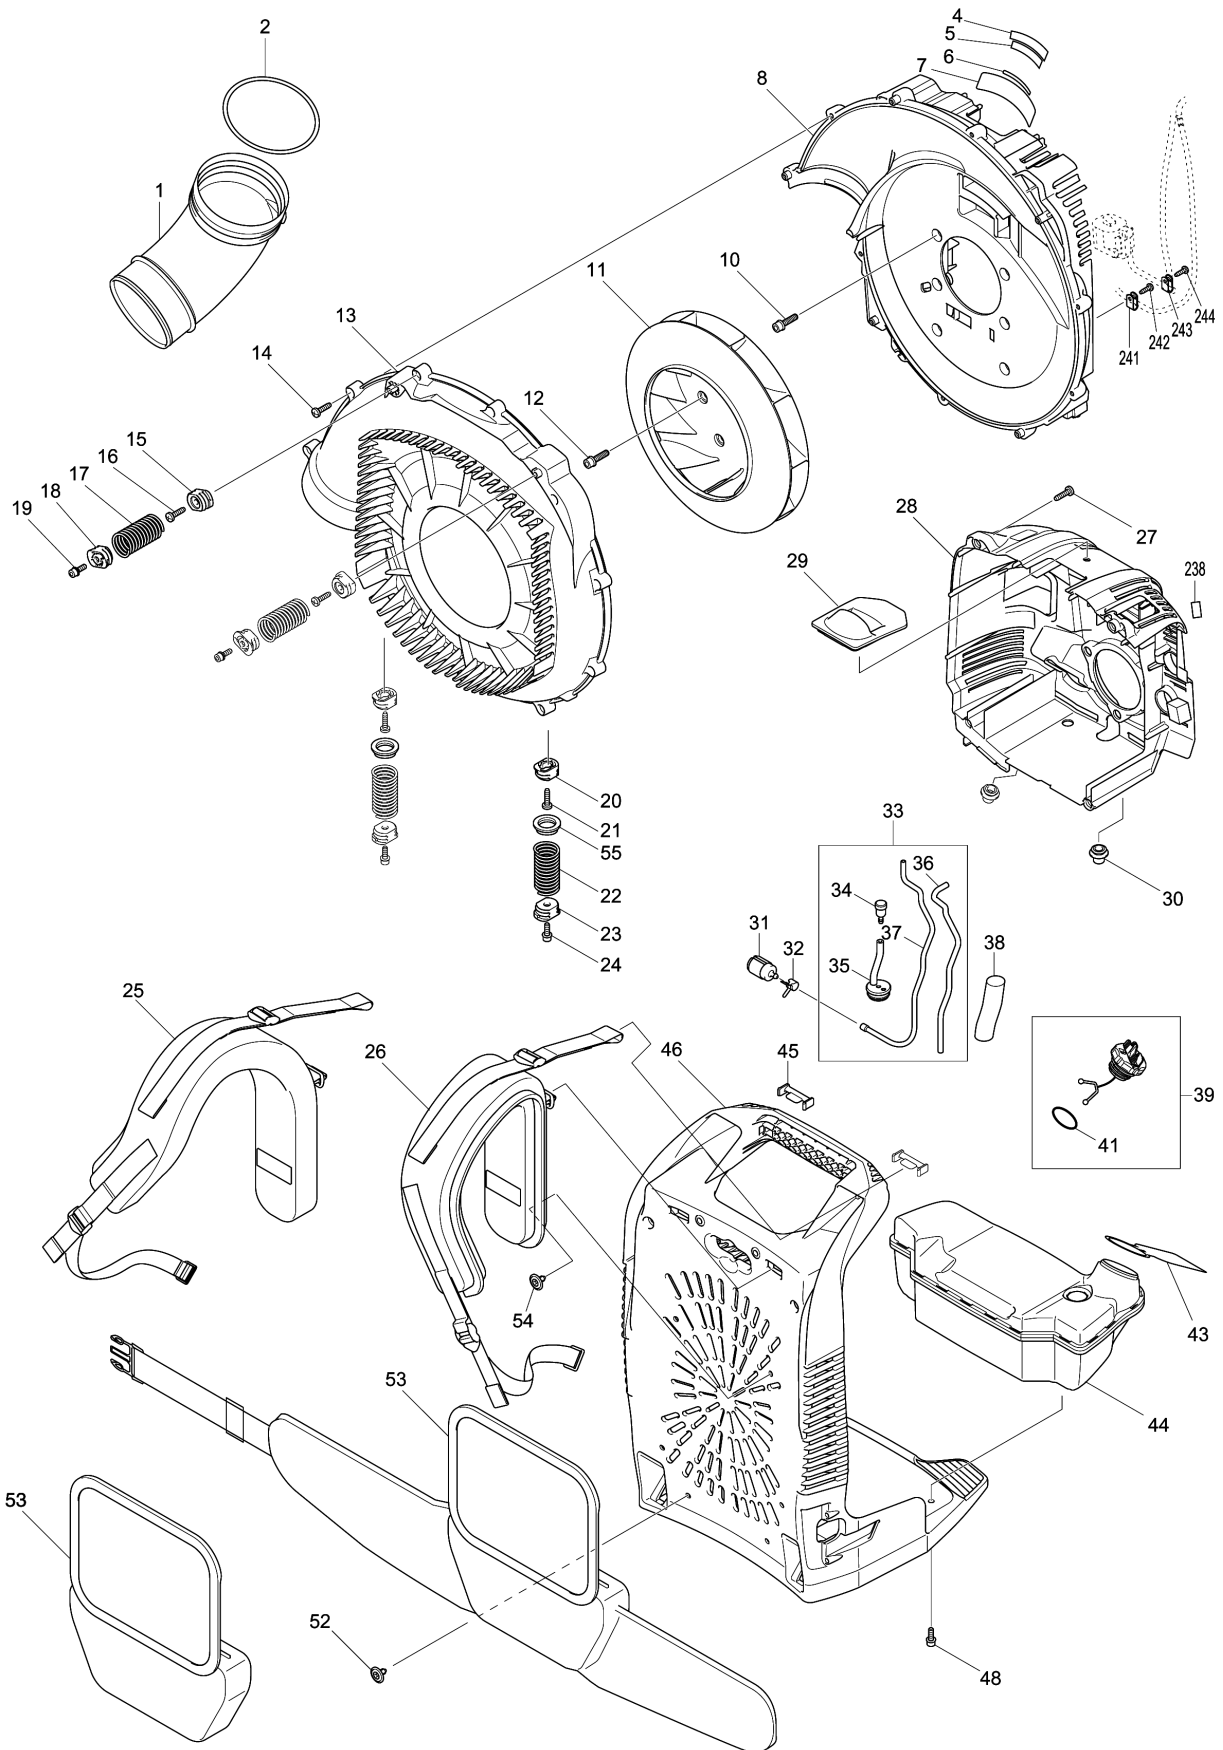

Model No.EB7660TH PETROL BLOWER