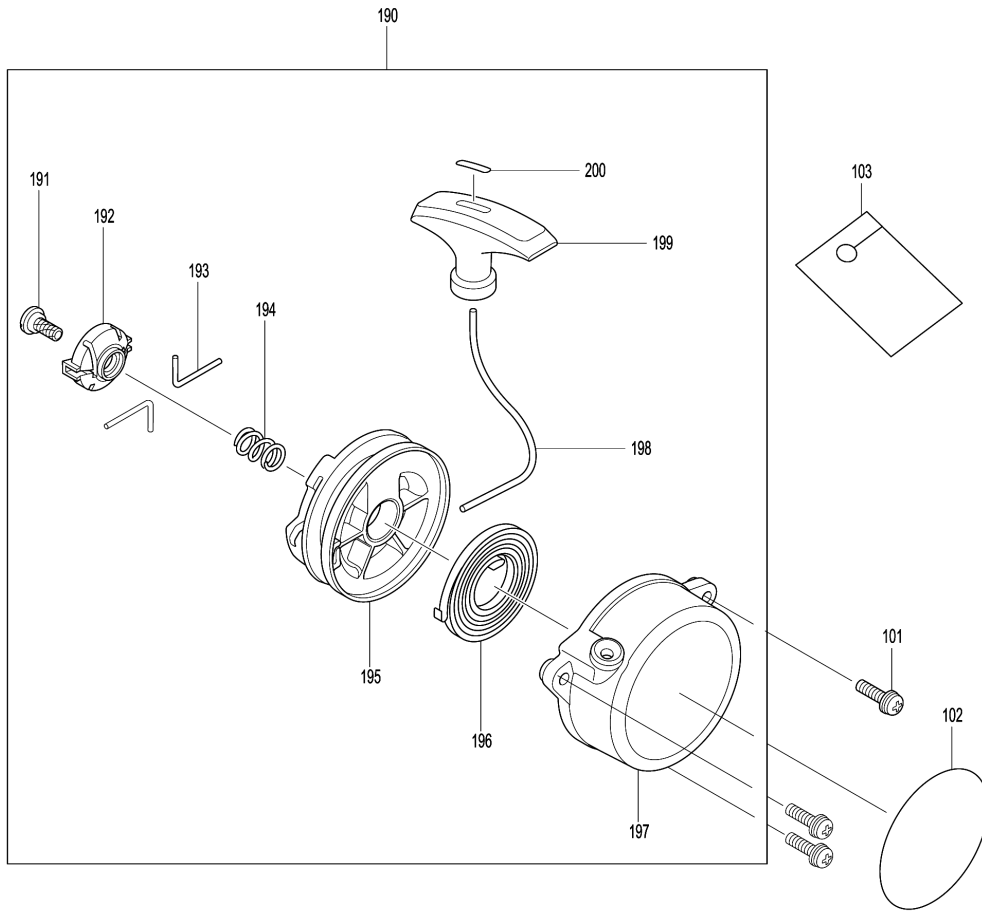

Model No.EB7660TH PETROL BLOWER