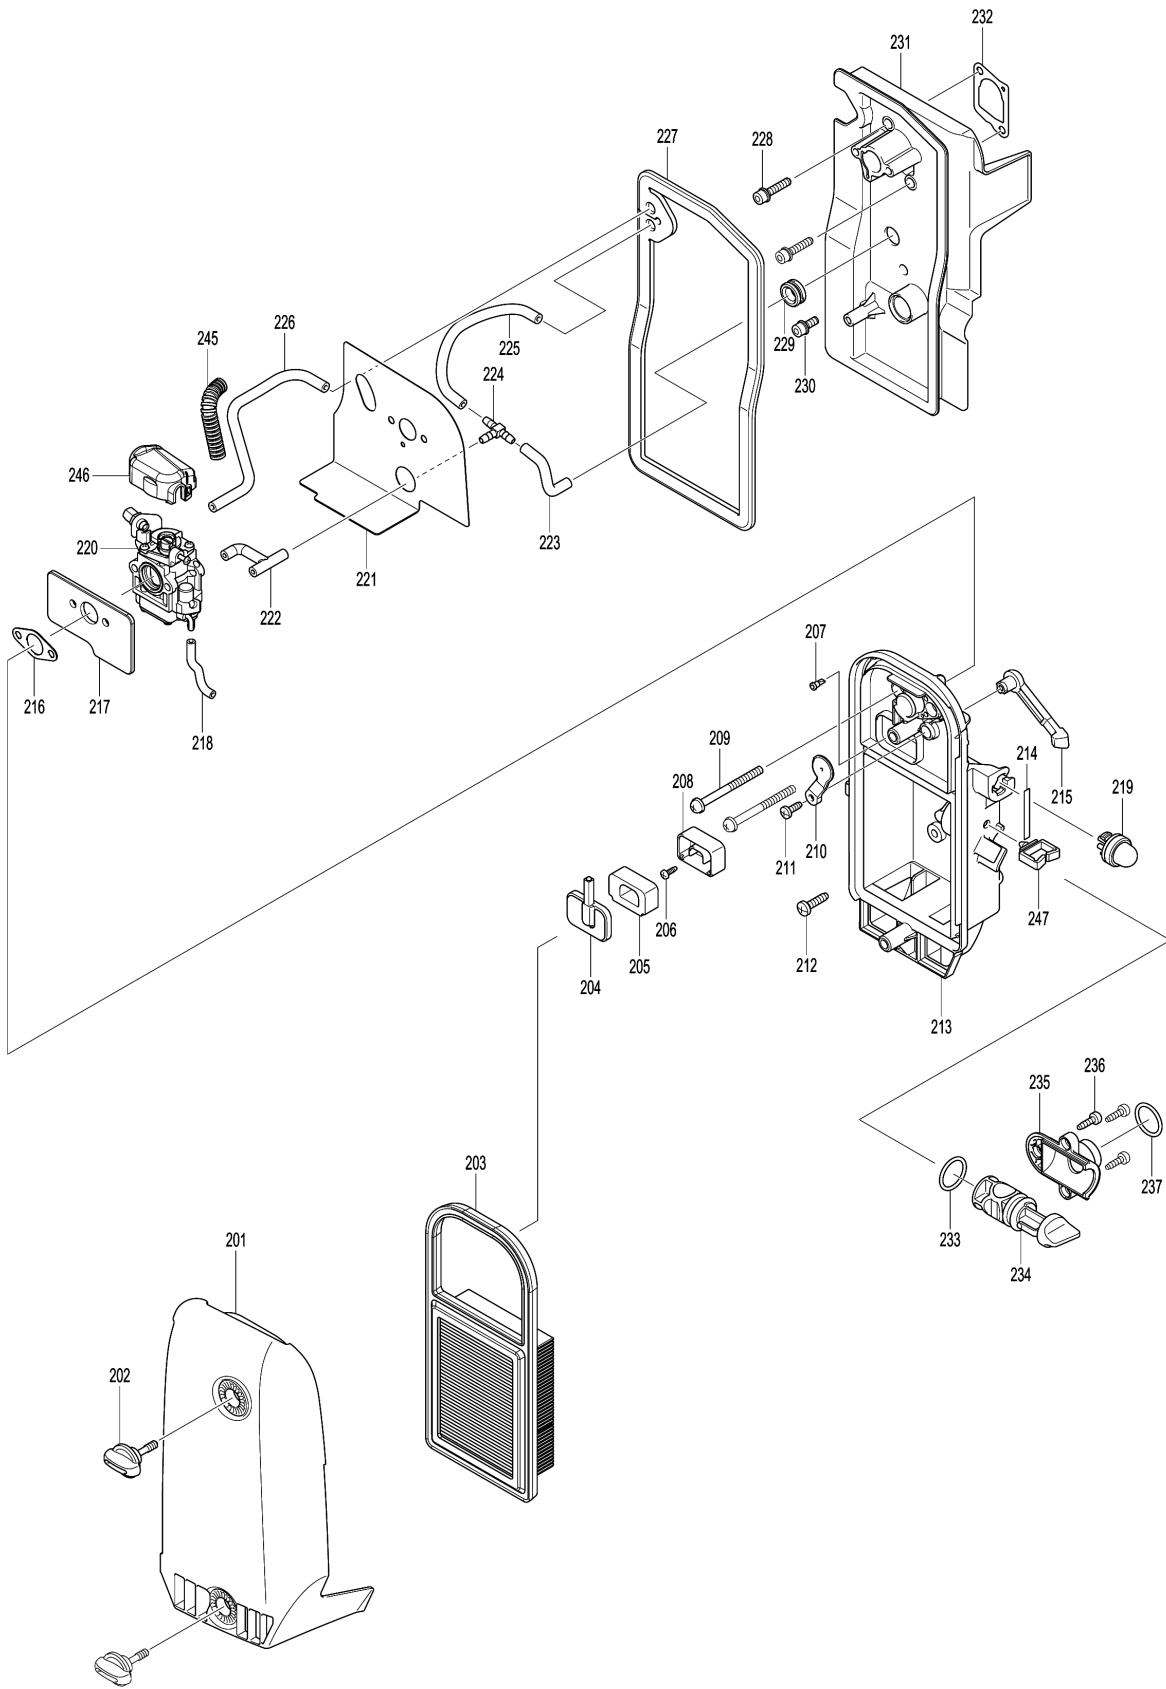

Model No.EB7660TH PETROL BLOWER