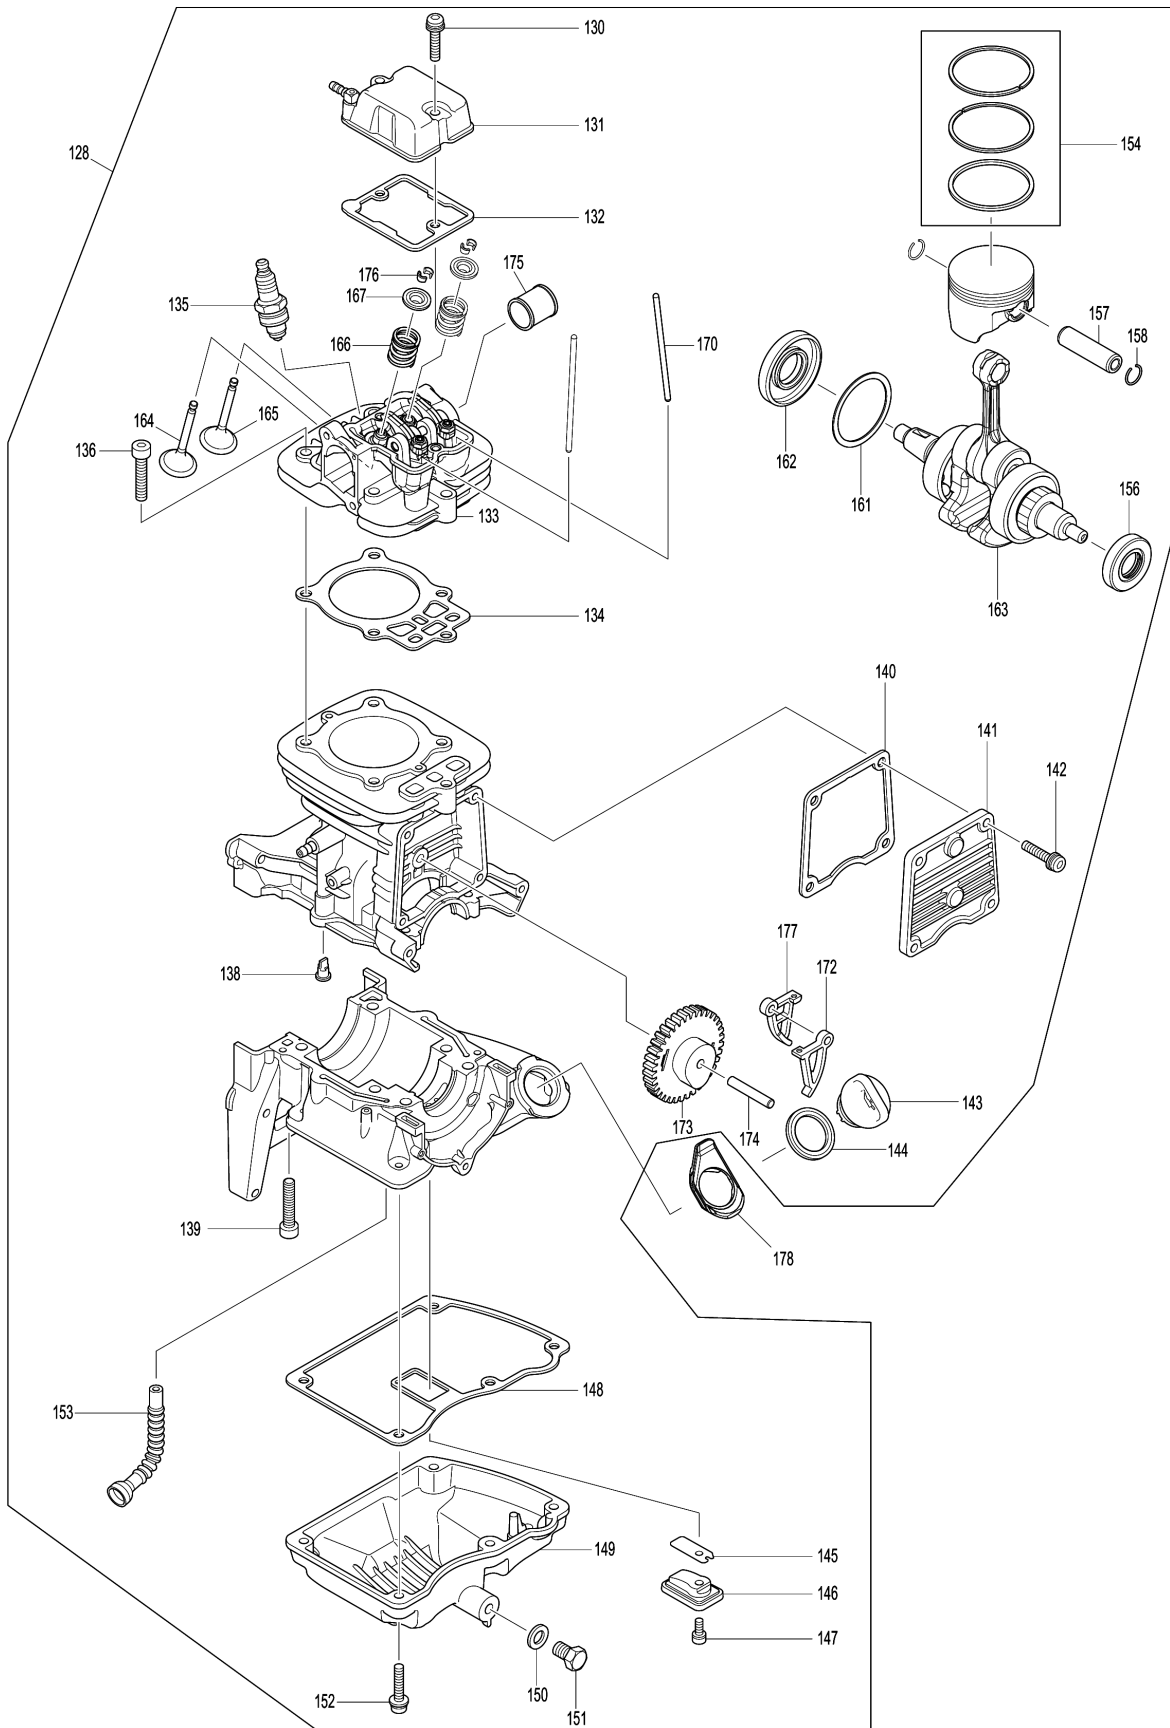

Model No.EB7660TH PETROL BLOWER