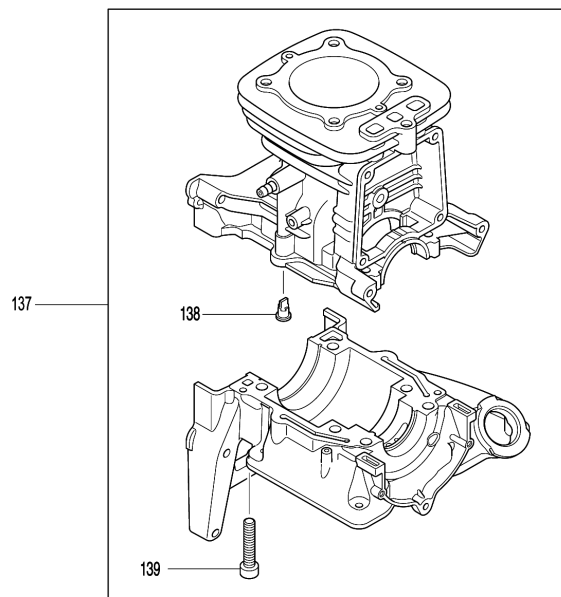

Model No.EB7660TH PETROL BLOWER