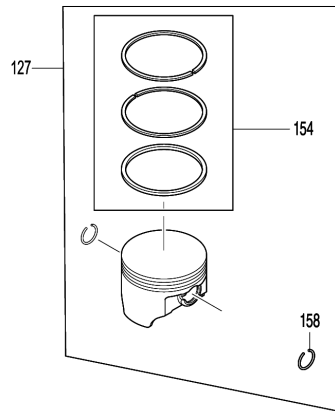

Model No.EB7660TH PETROL BLOWER