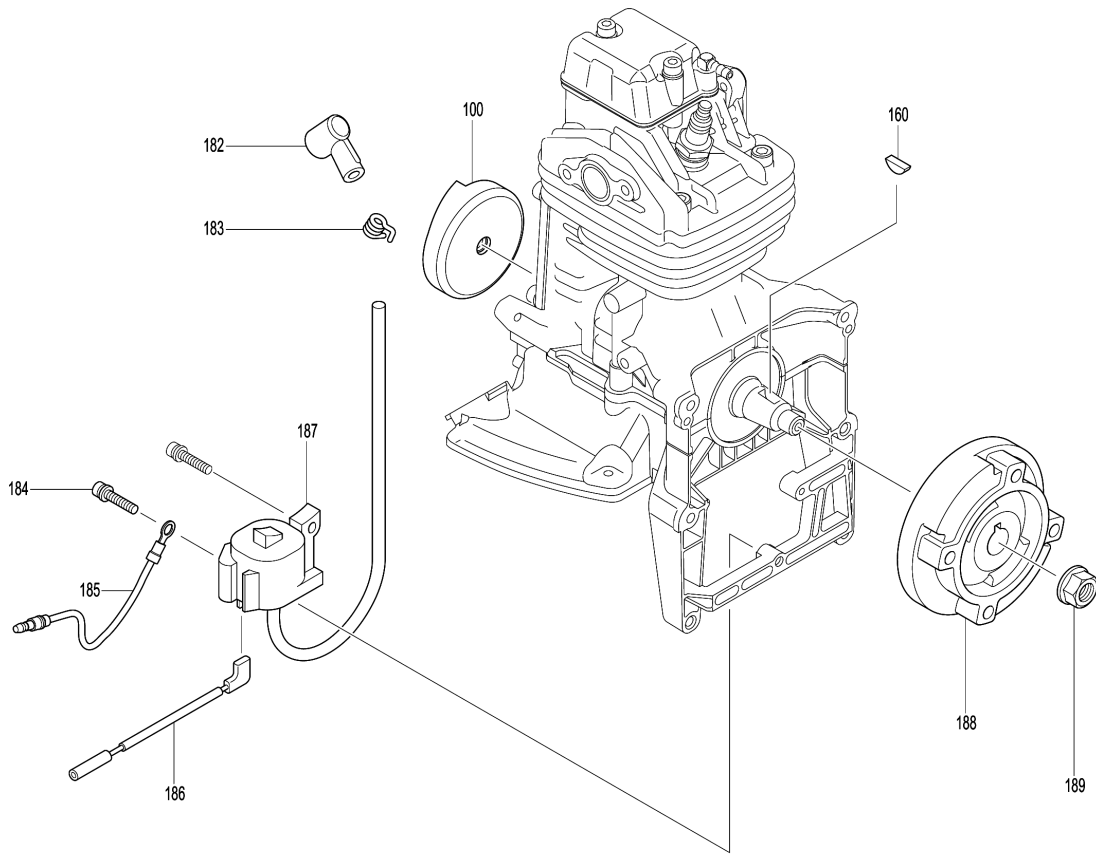

Model No.EB7660TH PETROL BLOWER