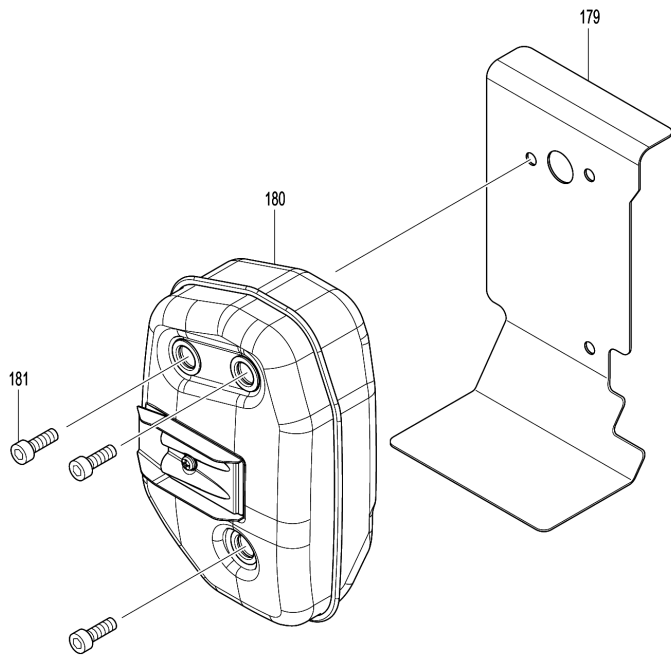

Model No.EB7660TH PETROL BLOWER