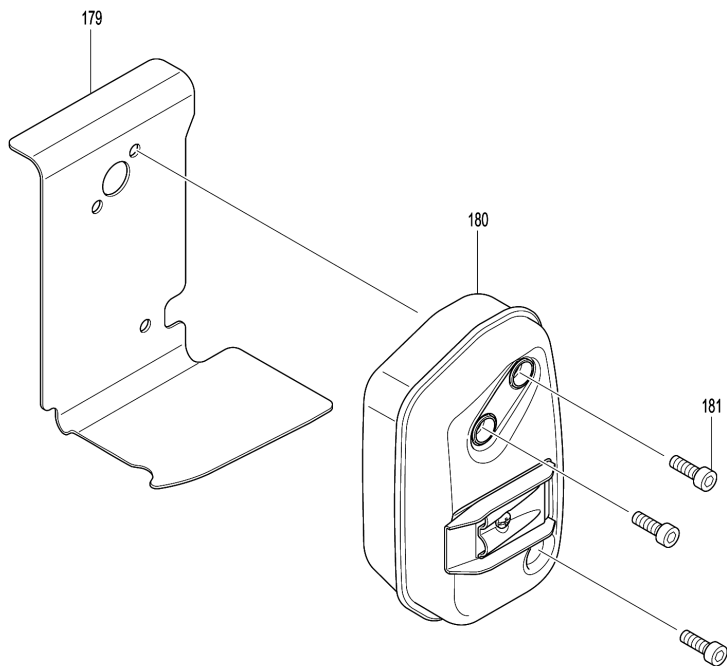

Model No.EB7650TH PETROL BLOWER