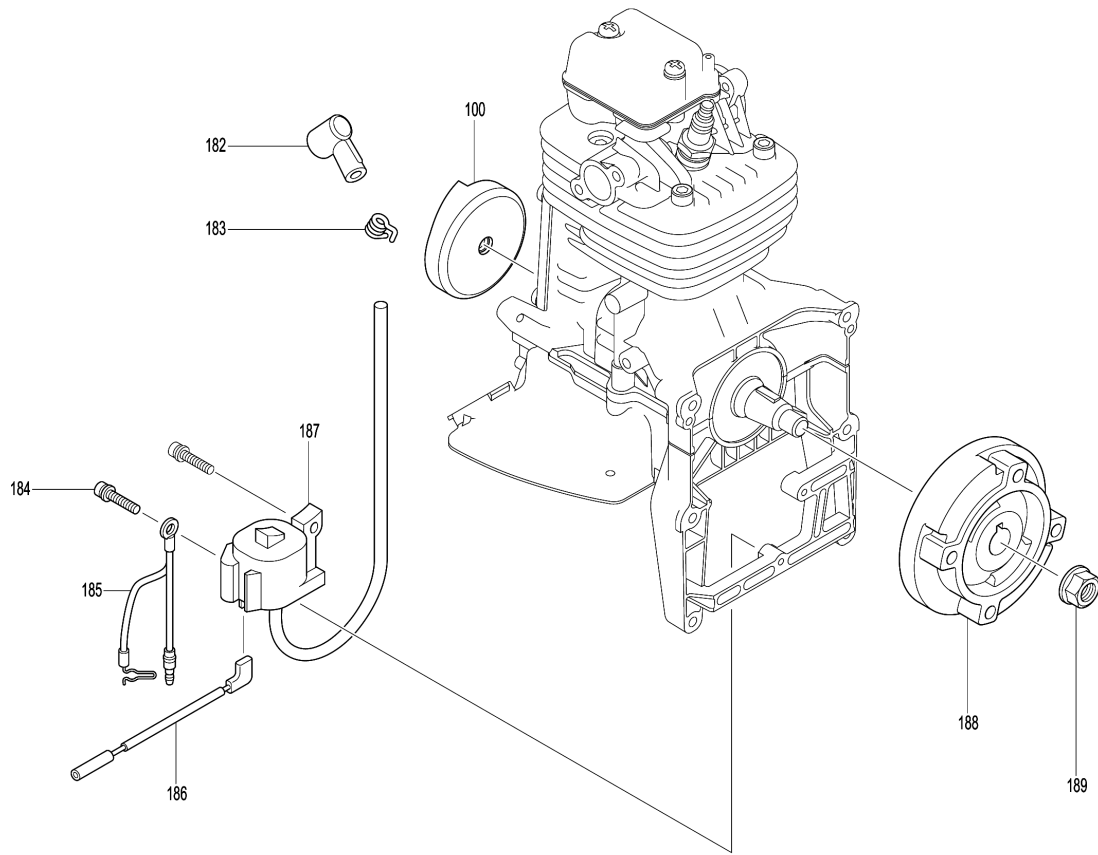

Model No.EB7650TH PETROL BLOWER