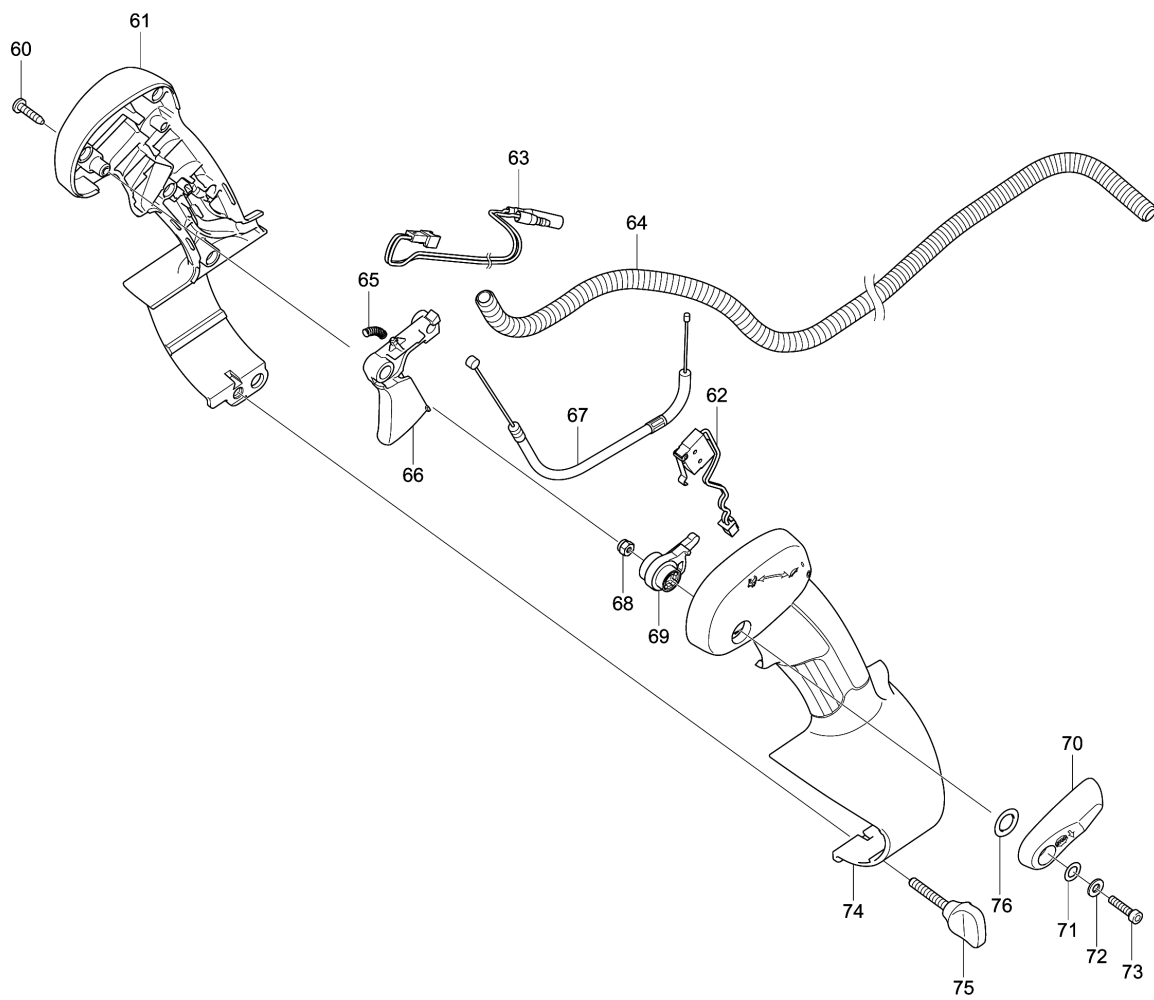

Model No.EB7650TH PETROL BLOWER