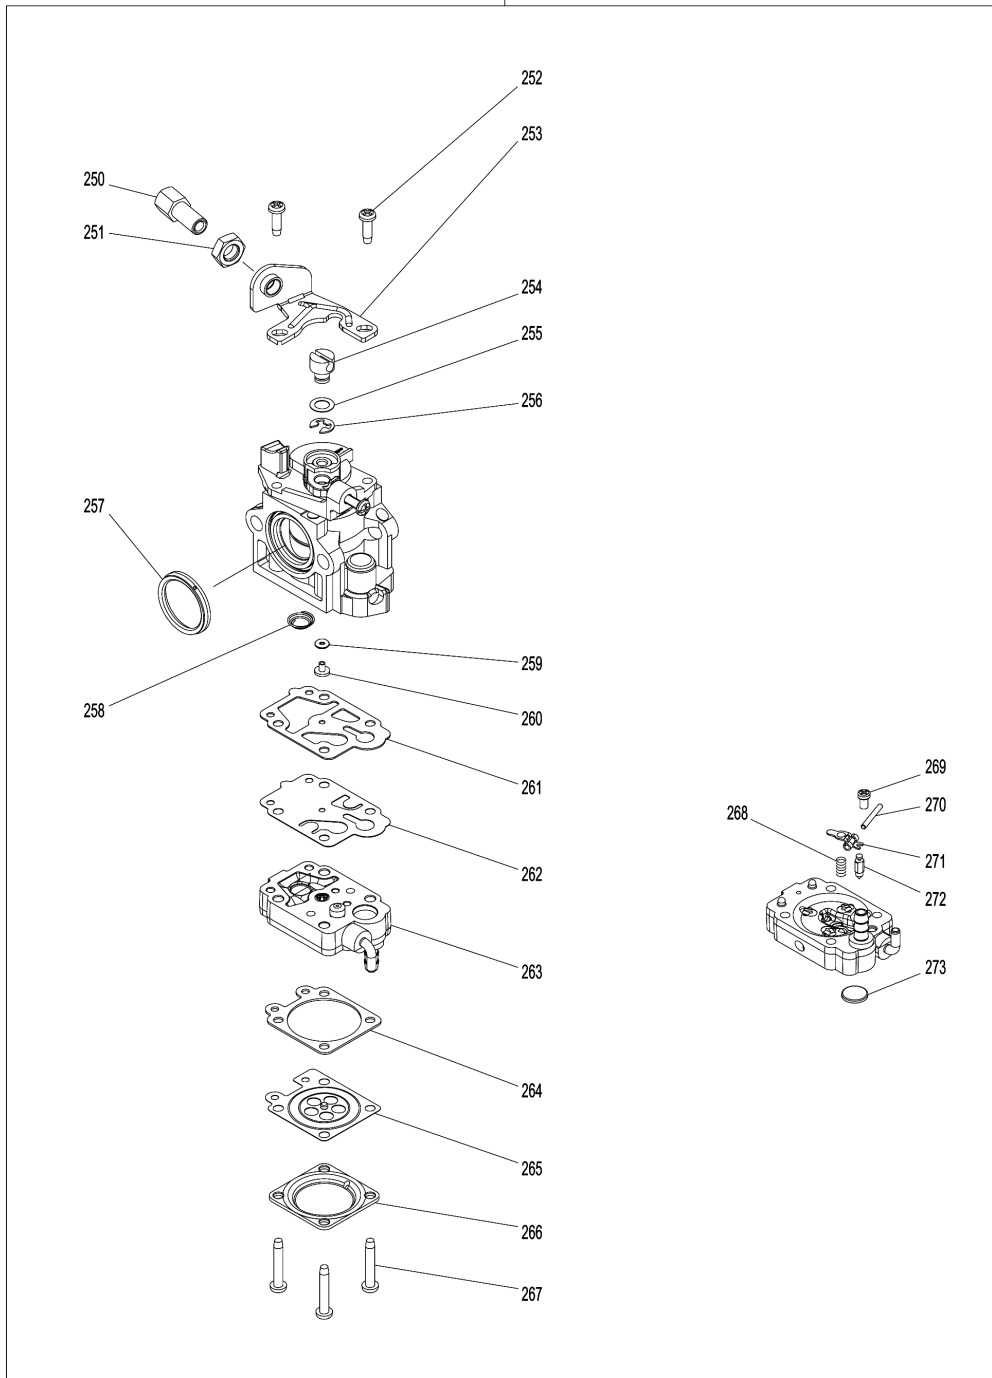

Model No.EB7650TH PETROL BLOWER

220