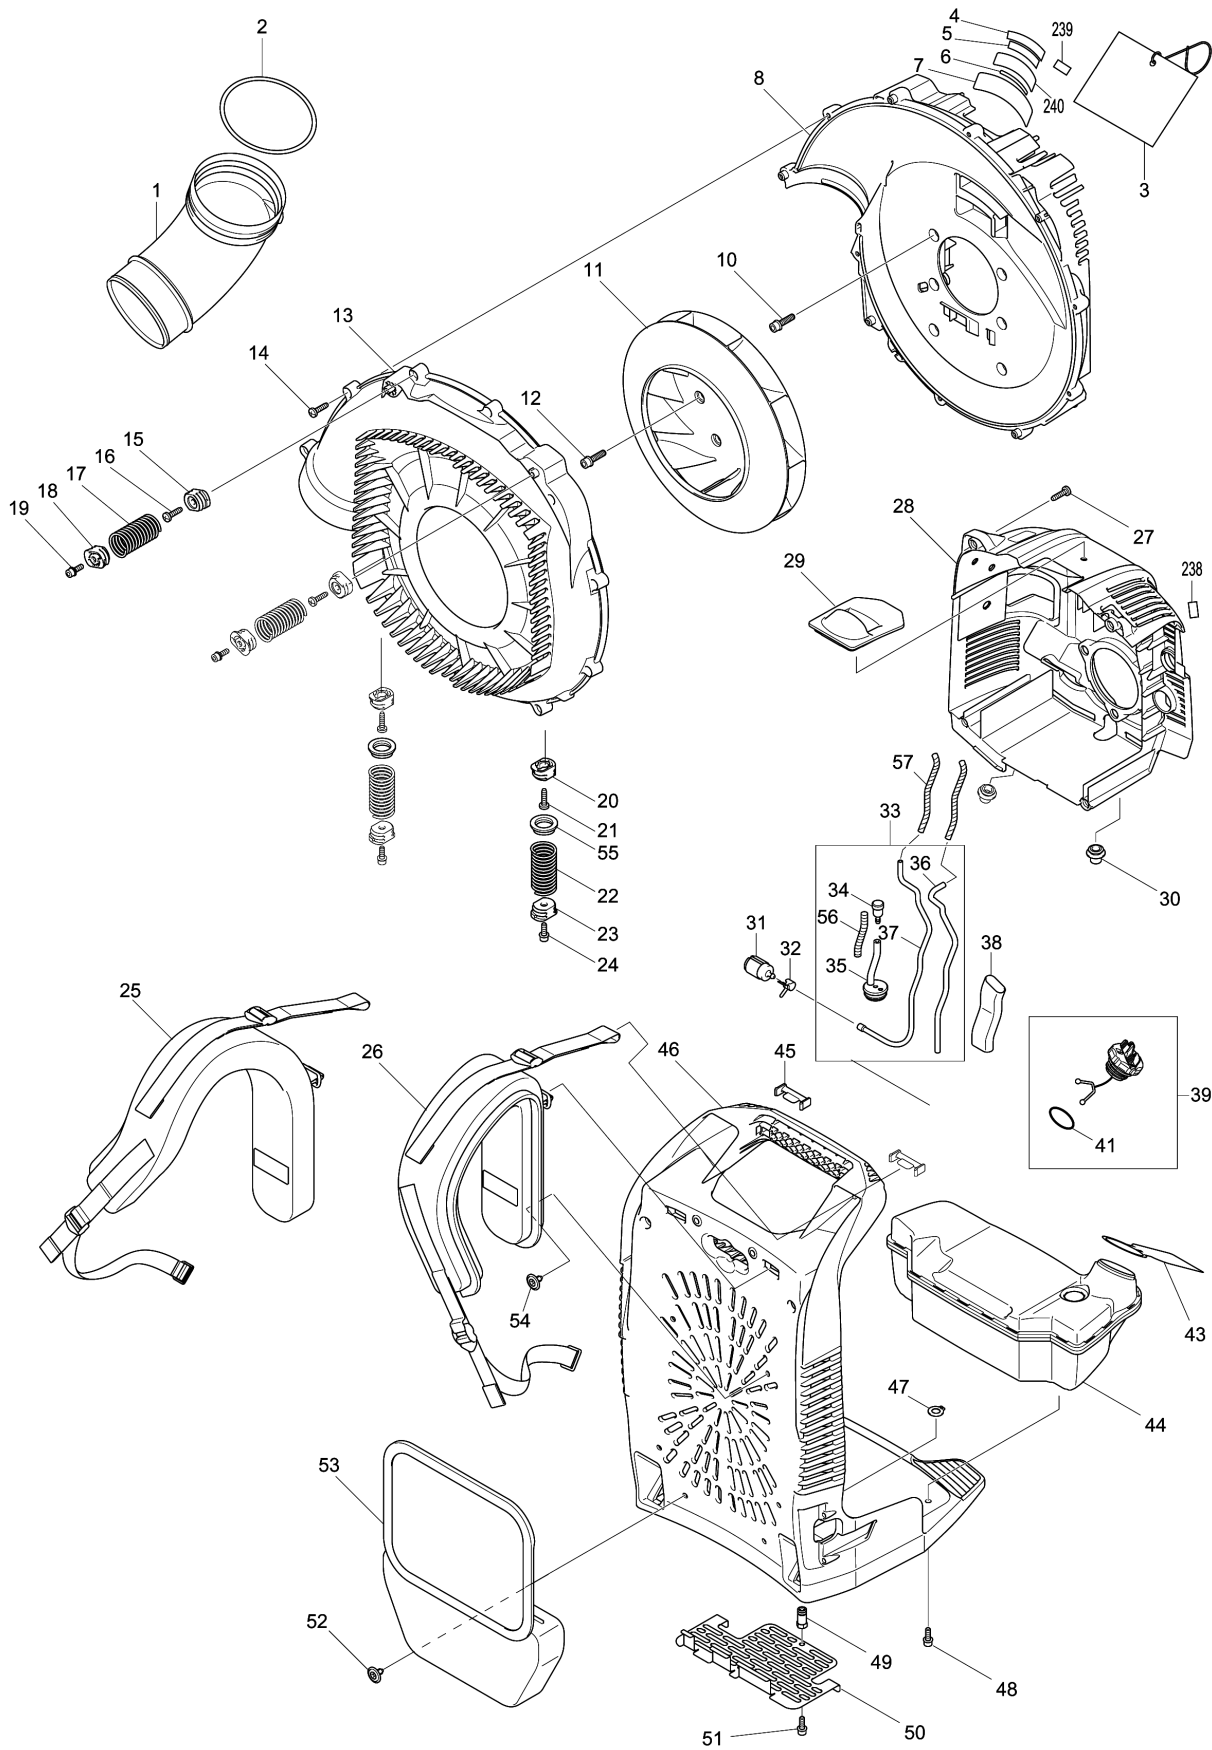

Model No.EB7650TH PETROL BLOWER