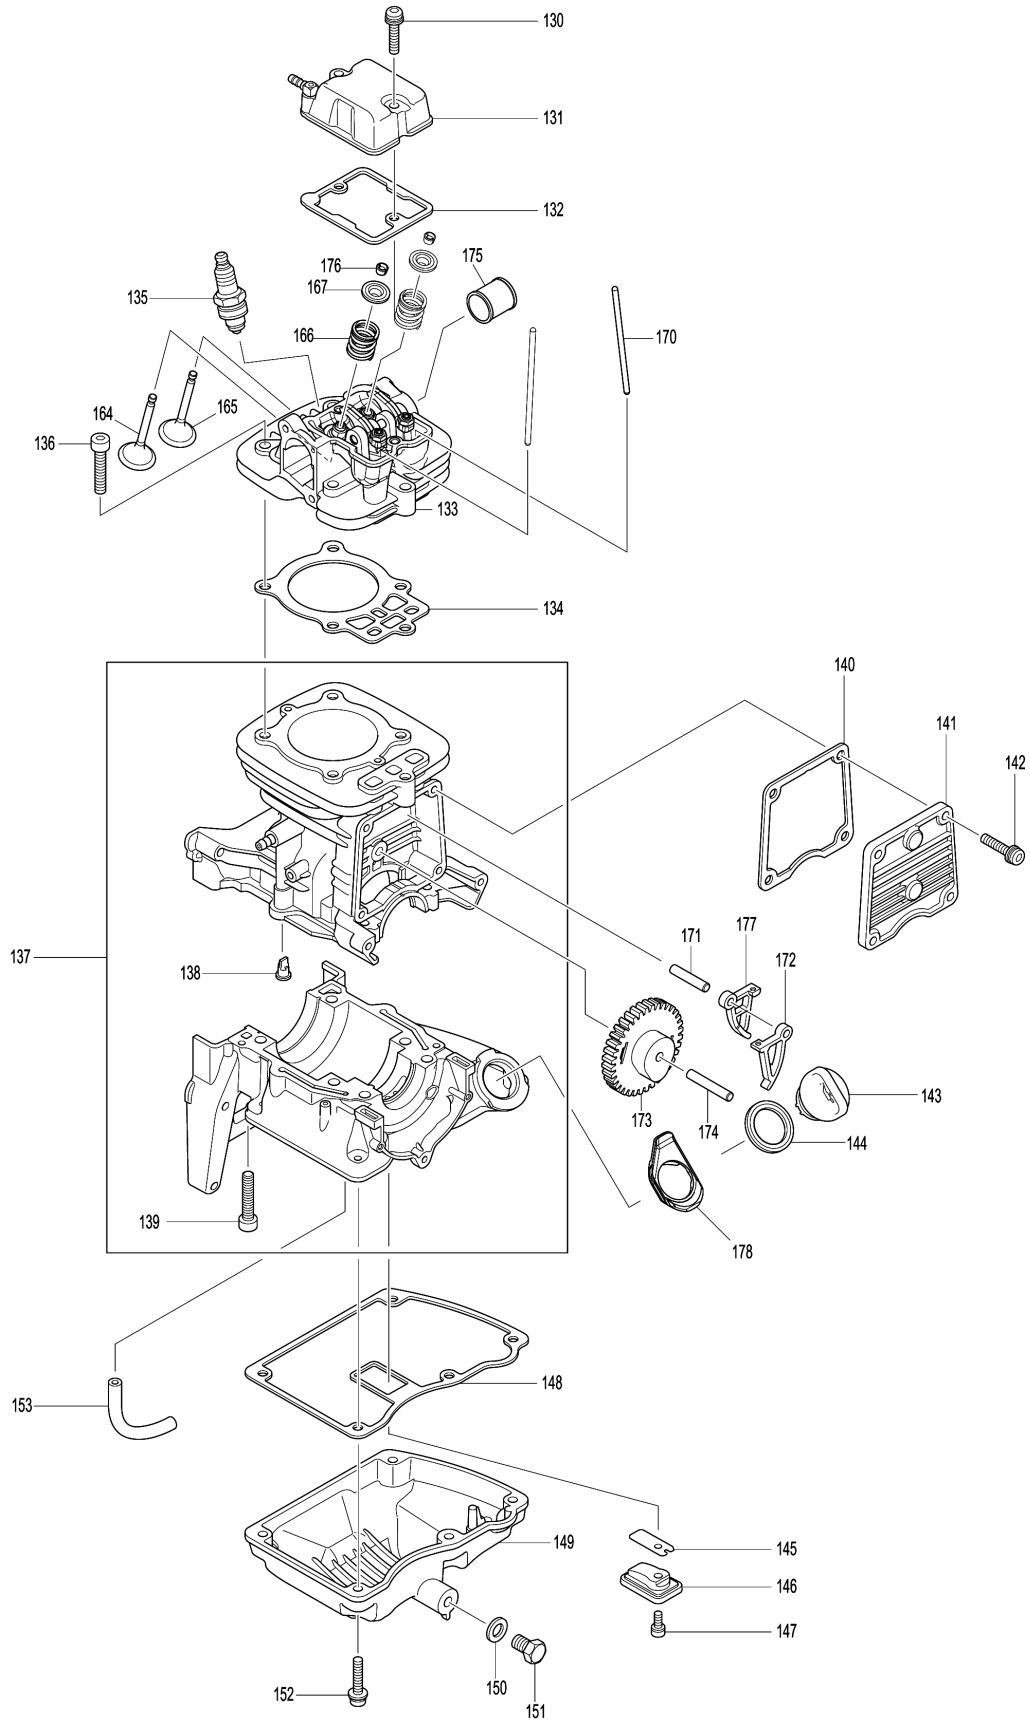

Model No.EB7650TH PETROL BLOWER