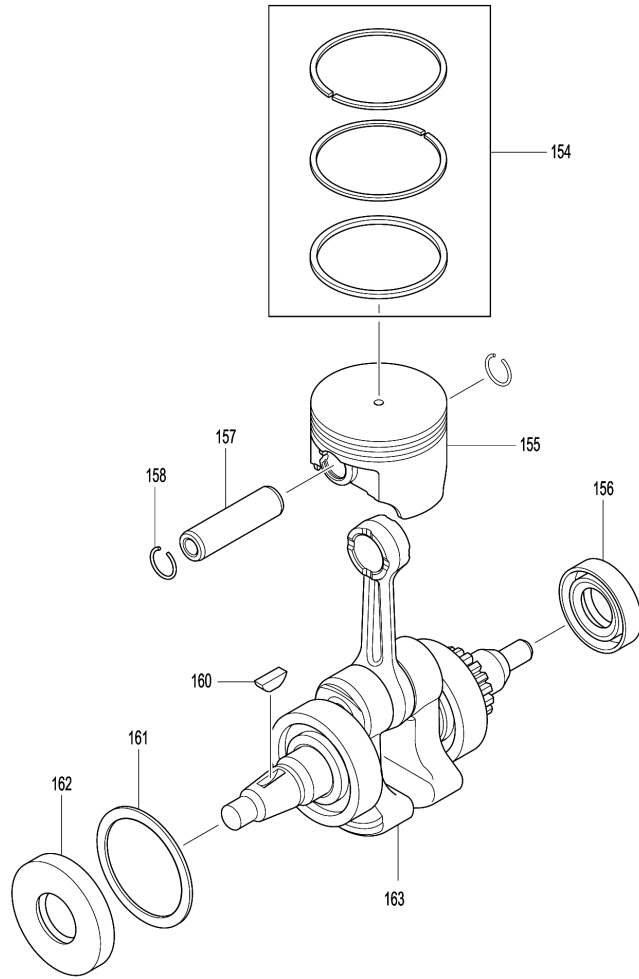

Model No.EB7650TH PETROL BLOWER