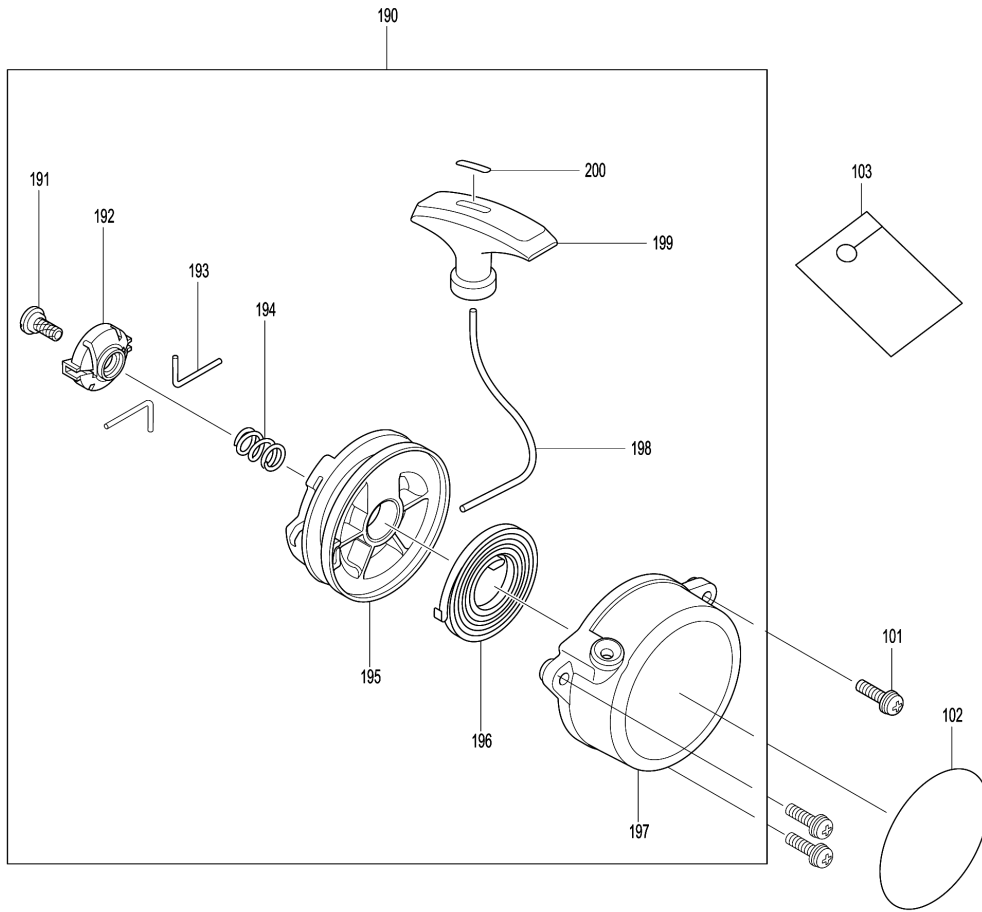

Model No.EB7650TH PETROL BLOWER