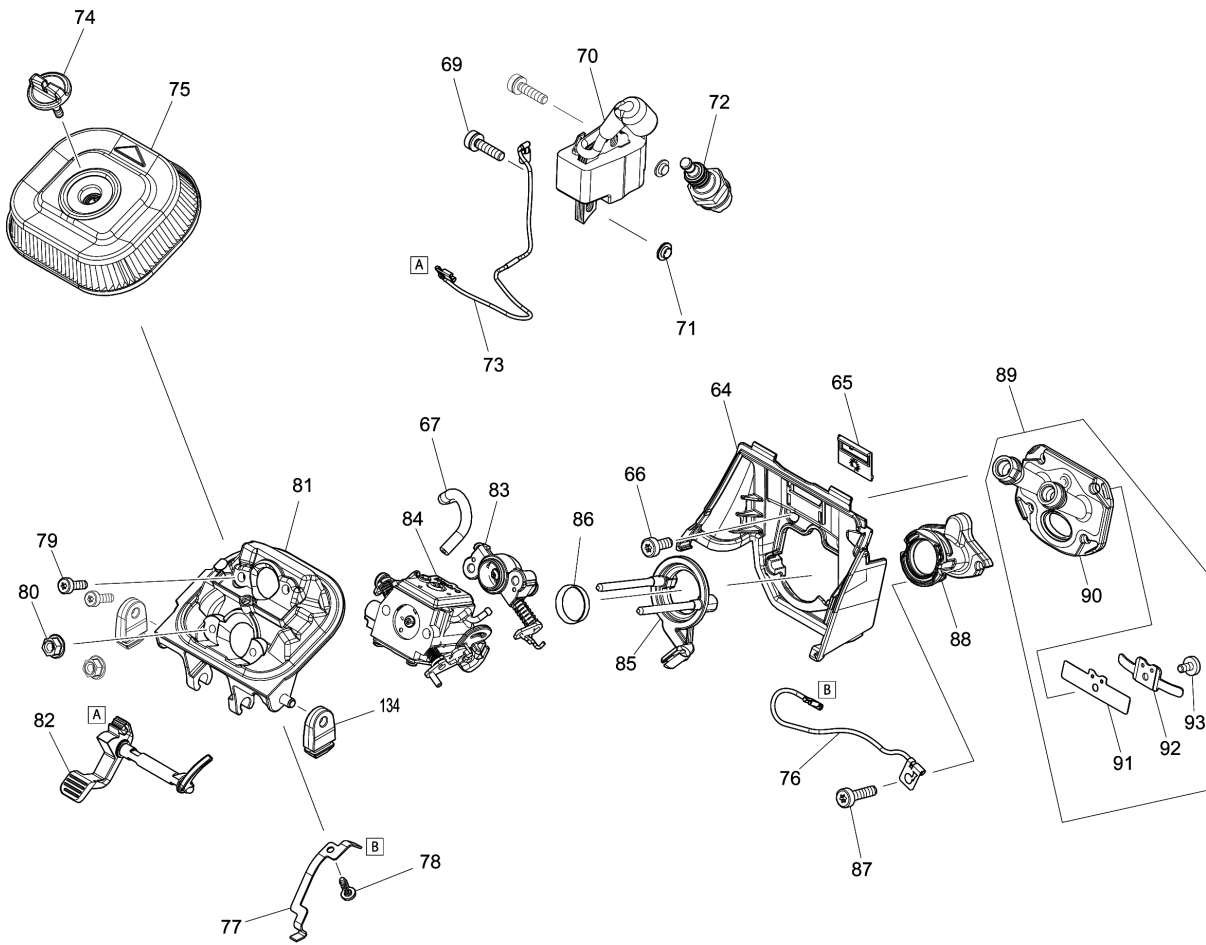

Model No.EA5600F PETROL CHAIN SAW