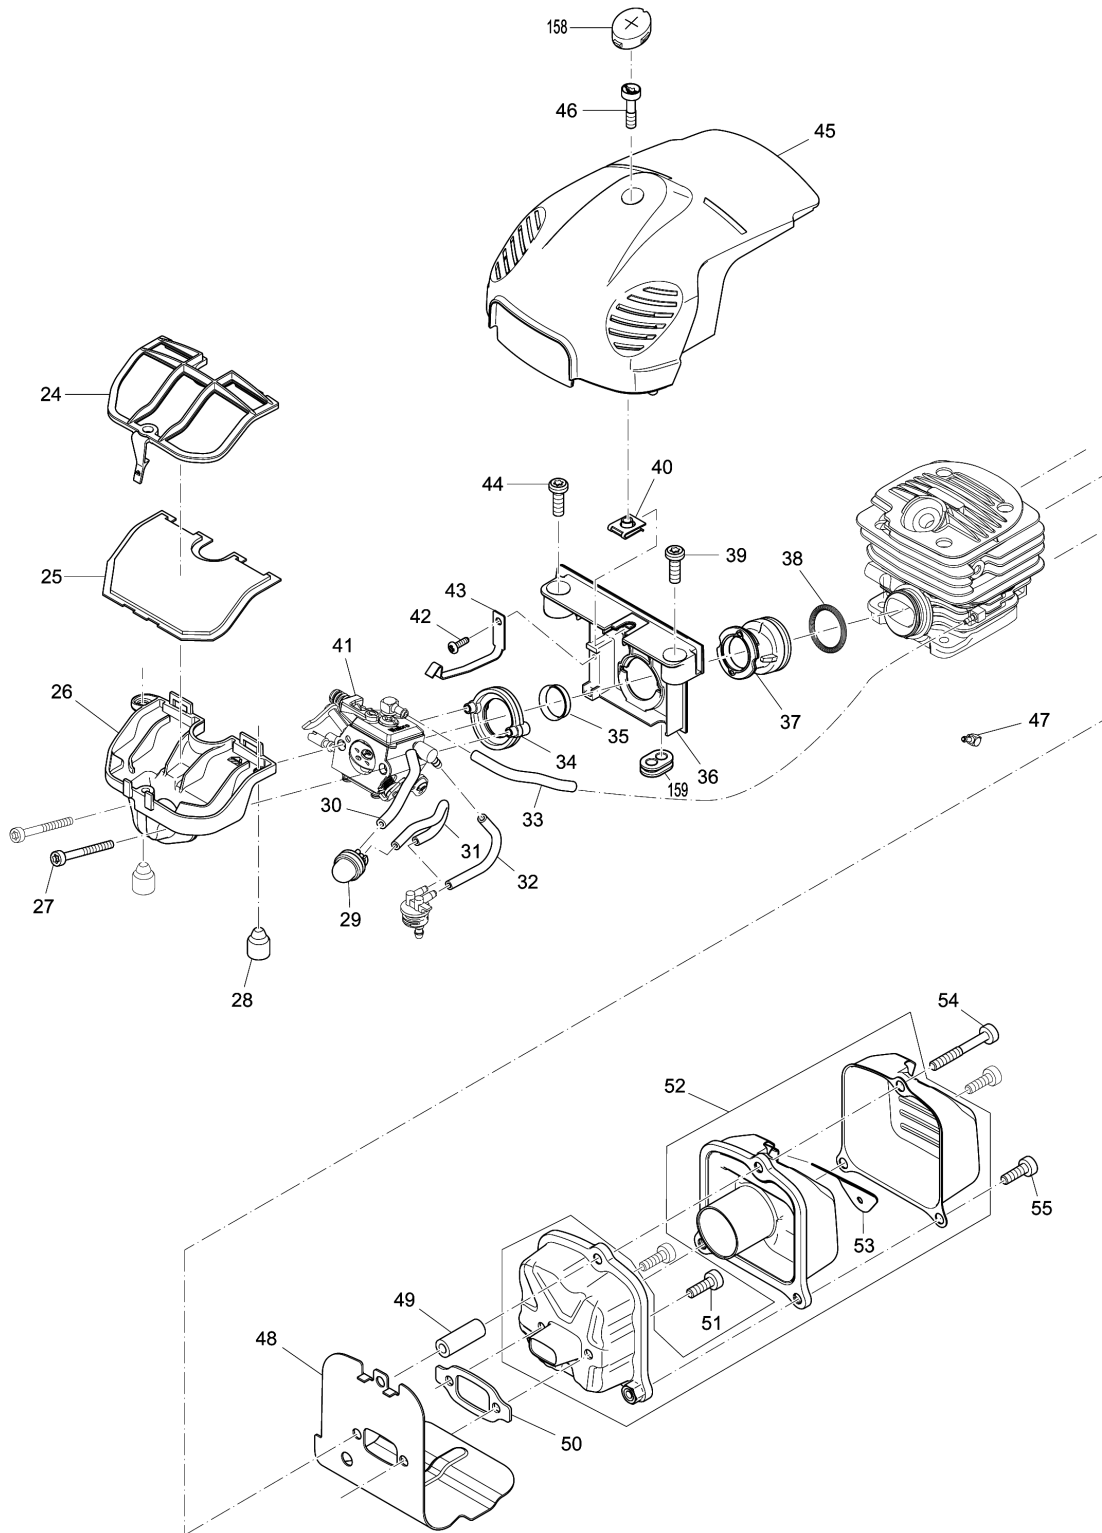

Model No.EA3500S PETROL CHAIN SAW