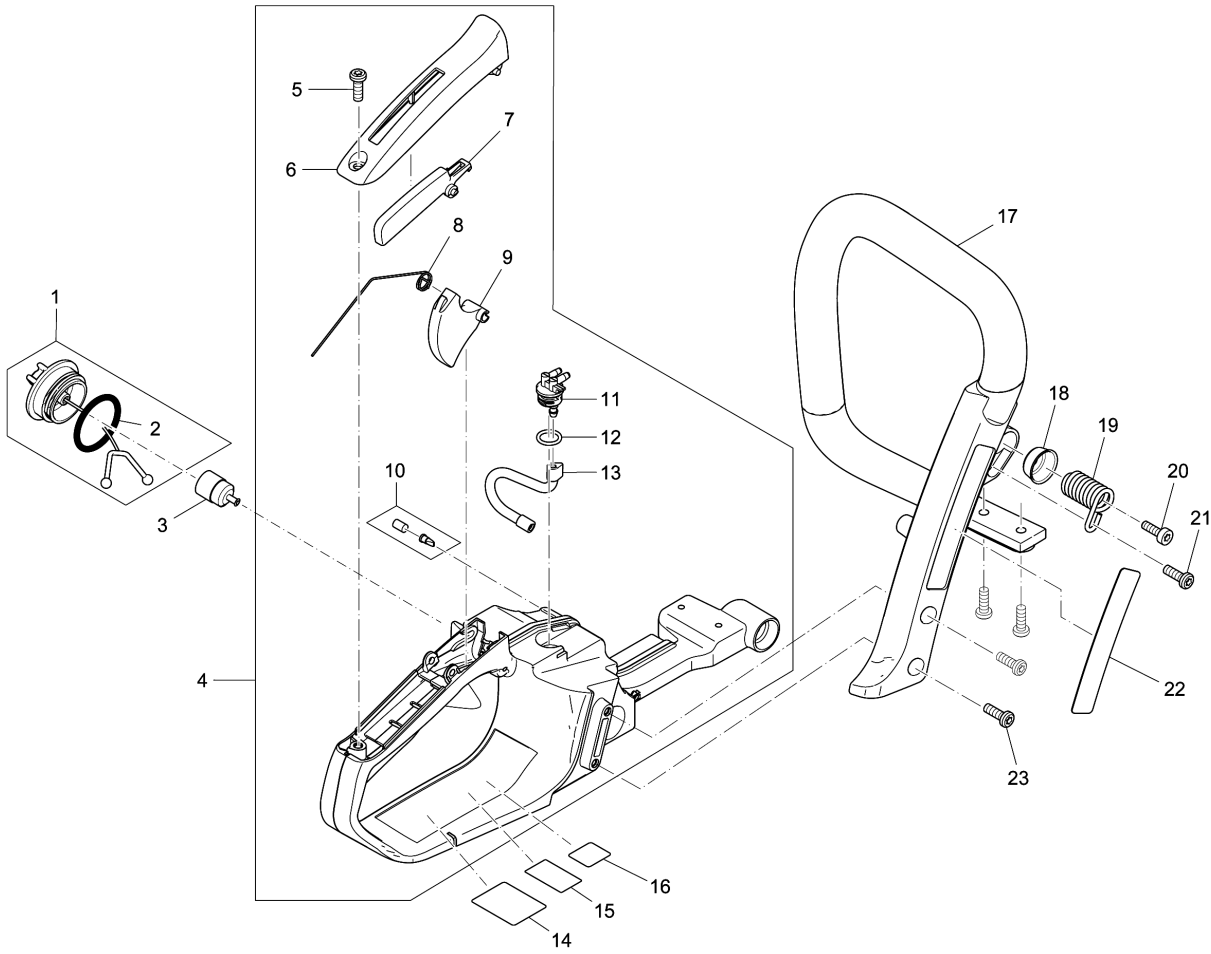

Model No.EA3500S PETROL CHAIN SAW