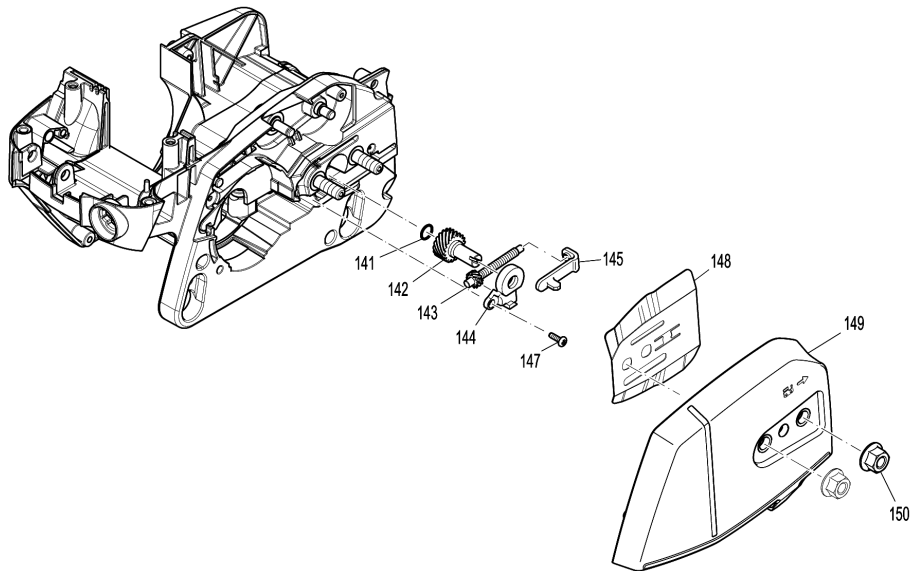

Model No.EA3500S PETROL CHAIN SAW

Model No.EA3500S PETROL CHAIN SAW

Item	Parts No.	Description	I/C	Qty	New/Old	Opt. 1	Opt. 2	Note
001	168823-3	TANK CAP COMPLETE		1				
D10		INC. 2						
002	213080-9	O RING 29.5		1				
003	163447-0	FUEL FILTER		1	*			
003-1	163447-0	FUEL FILTER	O	1				
004	195758-5	TANK ASSEMBLY A BLUE		1				
D10		INC. 5-13						
005	266651-1	H.L. TAPPING SCREW 5.5X16		1				
006	452021-2	GRIP SHELL		1				
007	452020-4	CATCH LEVER		1				
008	231866-9	TORSION SPRING 10		1				
009	452019-9	THROTTLE LEVER		1				
010	195762-4	AIR VALVE SET		1				
011	452018-1	FUEL NIPPLE		1				
012	213586-7	O RING 11.5		1				
013	424456-7	FUEL LINE		1				
014	850C72-1	EA3500S NAME PLATE		1				
015	802K43-2	GAS EMISSION APPROVAL LABEL		1	*			
016	802K41-6	SOUND 113DB LABEL		1				
017	452036-9	TUBULAR HANDLE		1				
018	346517-2	CUP WASHER 6		1				
019	234189-4	COMPRESSION SPRING 12		1				
020	266605-8	H.L. SOCKET HEAD BOLT M5X16		1				
021	266651-1	H.L. TAPPING SCREW 5.5X16		1				
022	891898-4	MAKITA LOGO LABEL		1				
023	266651-1	H.L. TAPPING SCREW 5.5X16		4				
024	452031-9	AIR FILTER COVER		1				
025	423414-0	AIR FILTER		1				
026	452030-1	INTAKE MANIFOLD		1				
027	266604-0	H.L. SOCKET HEAD BOLT M4X40		2				
028	424173-9	DAMPING PLUG		2				
029	168398-2	PRIMER PUMP		1				
030	422067-2	TUBE 2.5-55		1				
031	422065-6	TUBE 2.5-112		1				
032	422068-0	TUBE 3-70		1				
033	422066-4	TUBE 2.5-72		1				
034	318634-8	FLANGE RING		1				
035	346413-4	BUSH 17		1				
036	454874-5	INTERMEDIATE FLANGE		1				
037	424617-9	INTAKE HOSE		1				
038	233971-8	RING SPRING		1				

Please order the parts with part number.

Print Date 27/3/2020