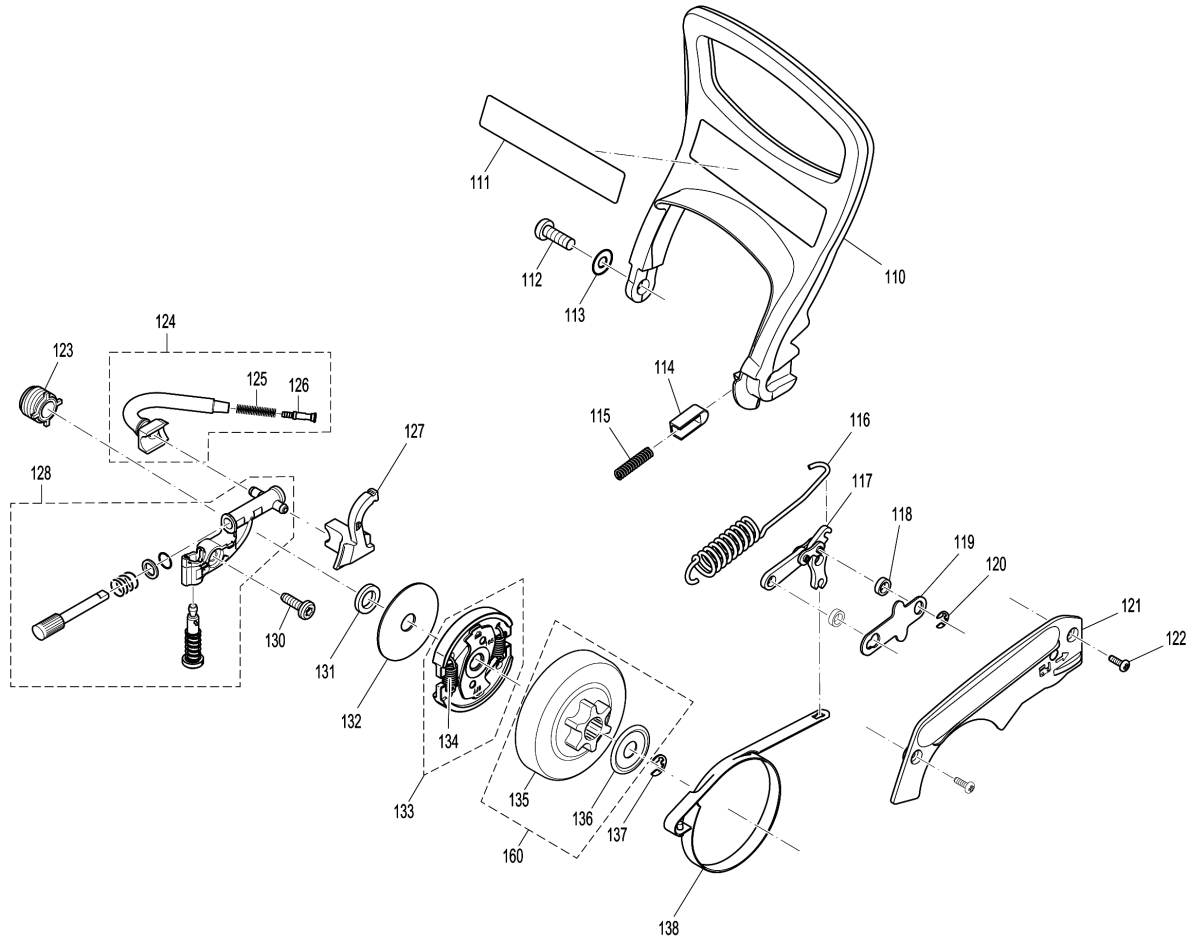

Model No.EA3500S PETROL CHAIN SAW

Model No.EA3500S PETROL CHAIN SAW

Item	Parts No.	Description	I/C	Qty	New/Old	Opt. 1	Opt. 2	Note
001	168823-3	TANK CAP COMPLETE		1				
D10		INC. 2						
002	213080-9	O RING 29.5		1				
003	163447-0	FUEL FILTER		1	*			
003-1	163447-0	FUEL FILTER	O	1				
004	195758-5	TANK ASSEMBLY A BLUE		1				
D10		INC. 5-13						
005	266651-1	H.L. TAPPING SCREW 5.5X16		1				
006	452021-2	GRIP SHELL		1				
007	452020-4	CATCH LEVER		1				
008	231866-9	TORSION SPRING 10		1				
009	452019-9	THROTTLE LEVER		1				
010	195762-4	AIR VALVE SET		1				
011	452018-1	FUEL NIPPLE		1				
012	213586-7	O RING 11.5		1				
013	424456-7	FUEL LINE		1				
014	850C72-1	EA3500S NAME PLATE		1				
015	802K43-2	GAS EMISSION APPROVAL LABEL		1	*			
016	802K41-6	SOUND 113DB LABEL		1				
017	452036-9	TUBULAR HANDLE		1				
018	346517-2	CUP WASHER 6		1				
019	234189-4	COMPRESSION SPRING 12		1				
020	266605-8	H.L. SOCKET HEAD BOLT M5X16		1				
021	266651-1	H.L. TAPPING SCREW 5.5X16		1				
022	891898-4	MAKITA LOGO LABEL		1				
023	266651-1	H.L. TAPPING SCREW 5.5X16		4				
024	452031-9	AIR FILTER COVER		1				
025	423414-0	AIR FILTER		1				
026	452030-1	INTAKE MANIFOLD		1				
027	266604-0	H.L. SOCKET HEAD BOLT M4X40		2				
028	424173-9	DAMPING PLUG		2				
029	168398-2	PRIMER PUMP		1				
030	422067-2	TUBE 2.5-55		1				
031	422065-6	TUBE 2.5-112		1				
032	422068-0	TUBE 3-70		1				
033	422066-4	TUBE 2.5-72		1				
034	318634-8	FLANGE RING		1				
035	346413-4	BUSH 17		1				
036	454874-5	INTERMEDIATE FLANGE		1				
037	424617-9	INTAKE HOSE		1				
038	233971-8	RING SPRING		1				

Please order the parts with part number.

Print Date 27/3/2020