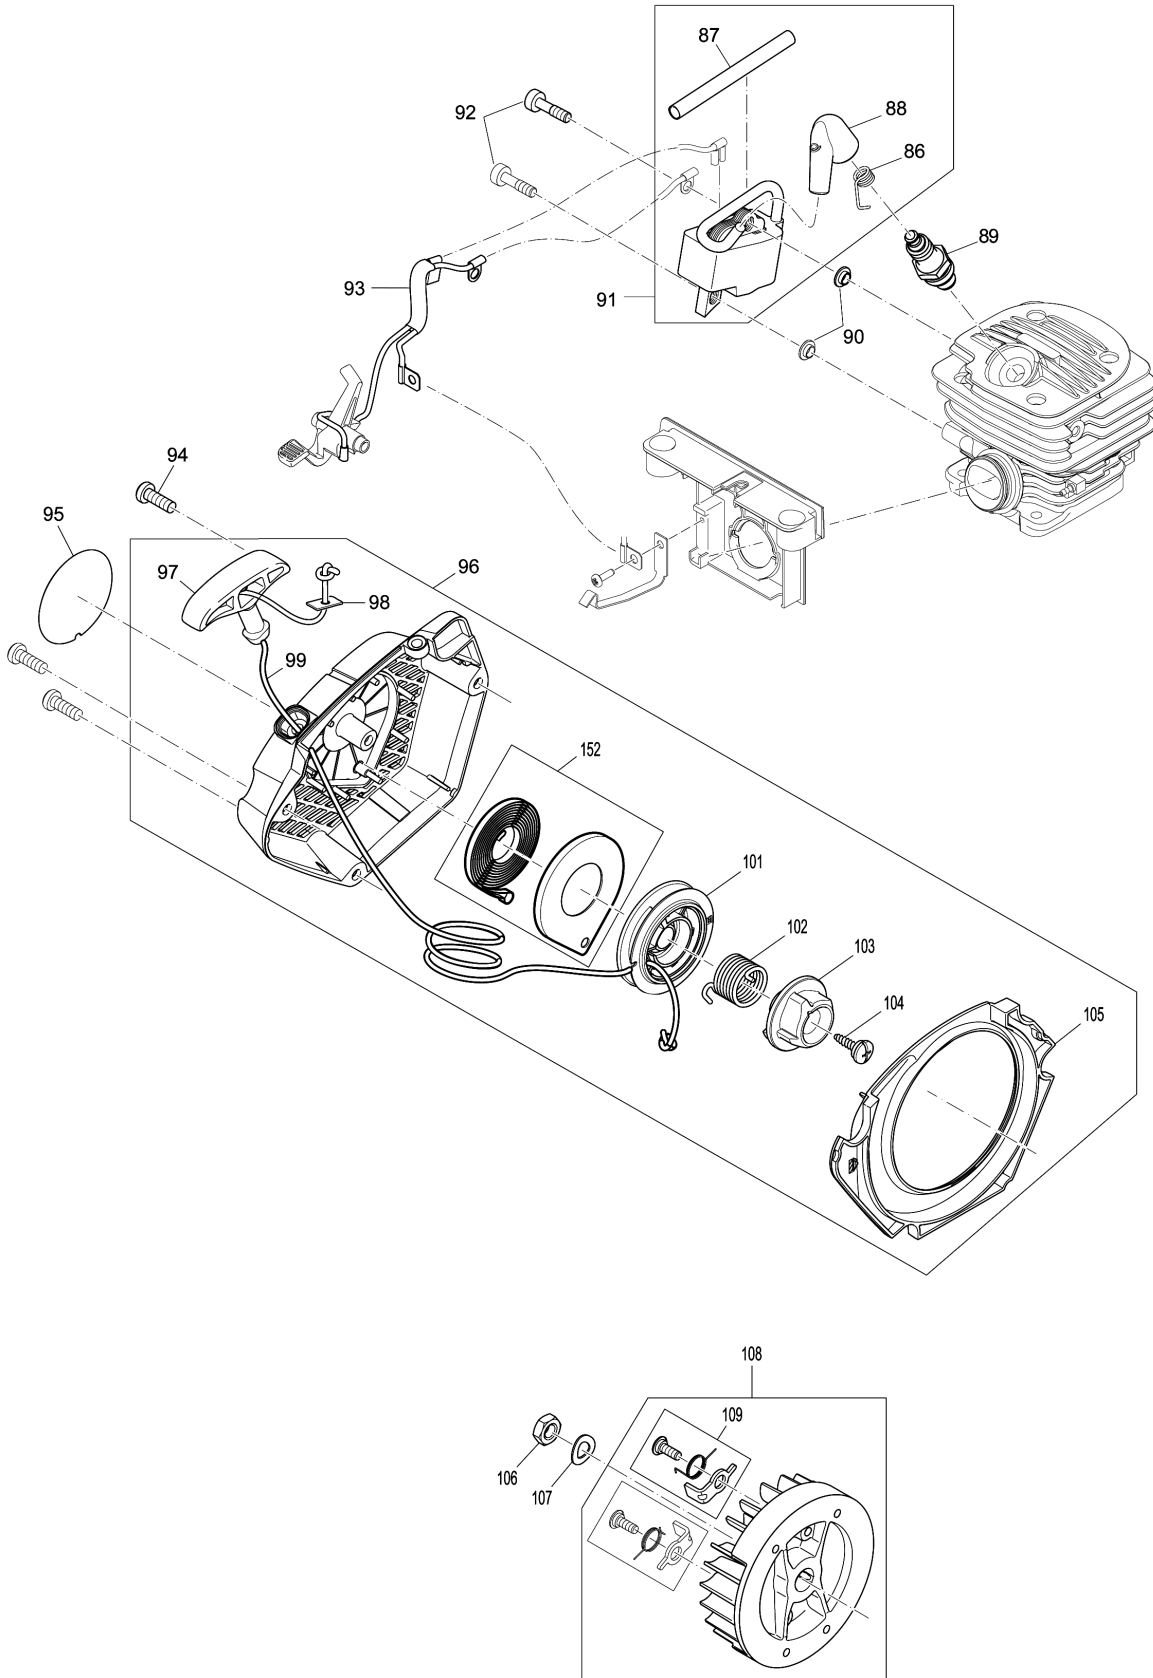

Model No.EA3500S PETROL CHAIN SAW