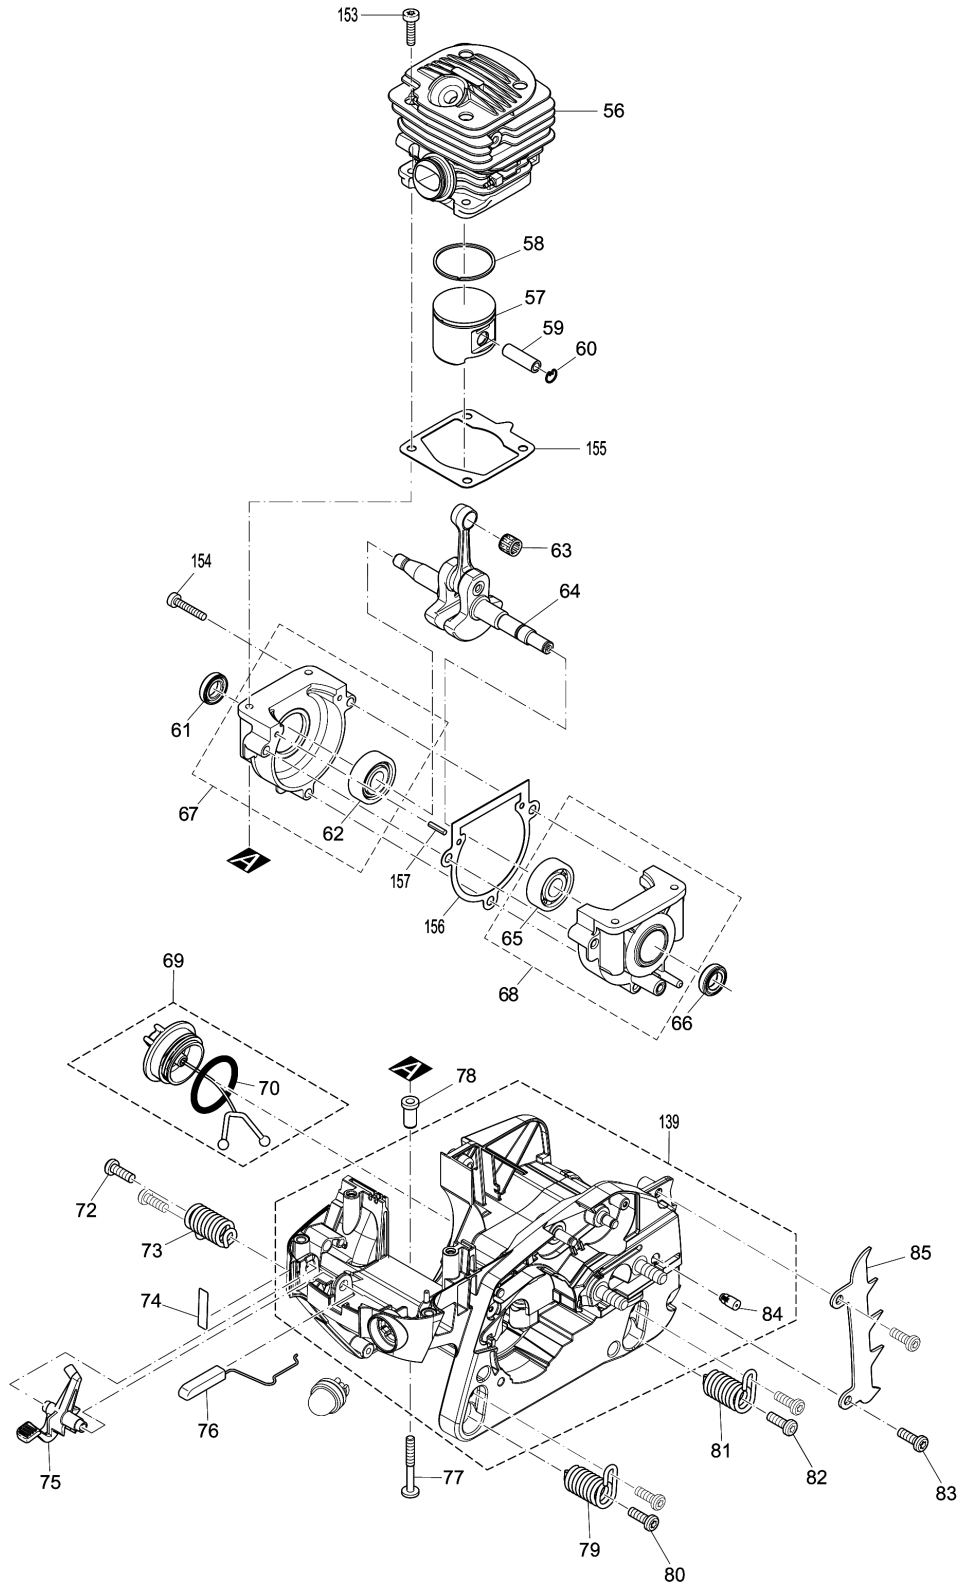

Model No.EA3500S PETROL CHAIN SAW