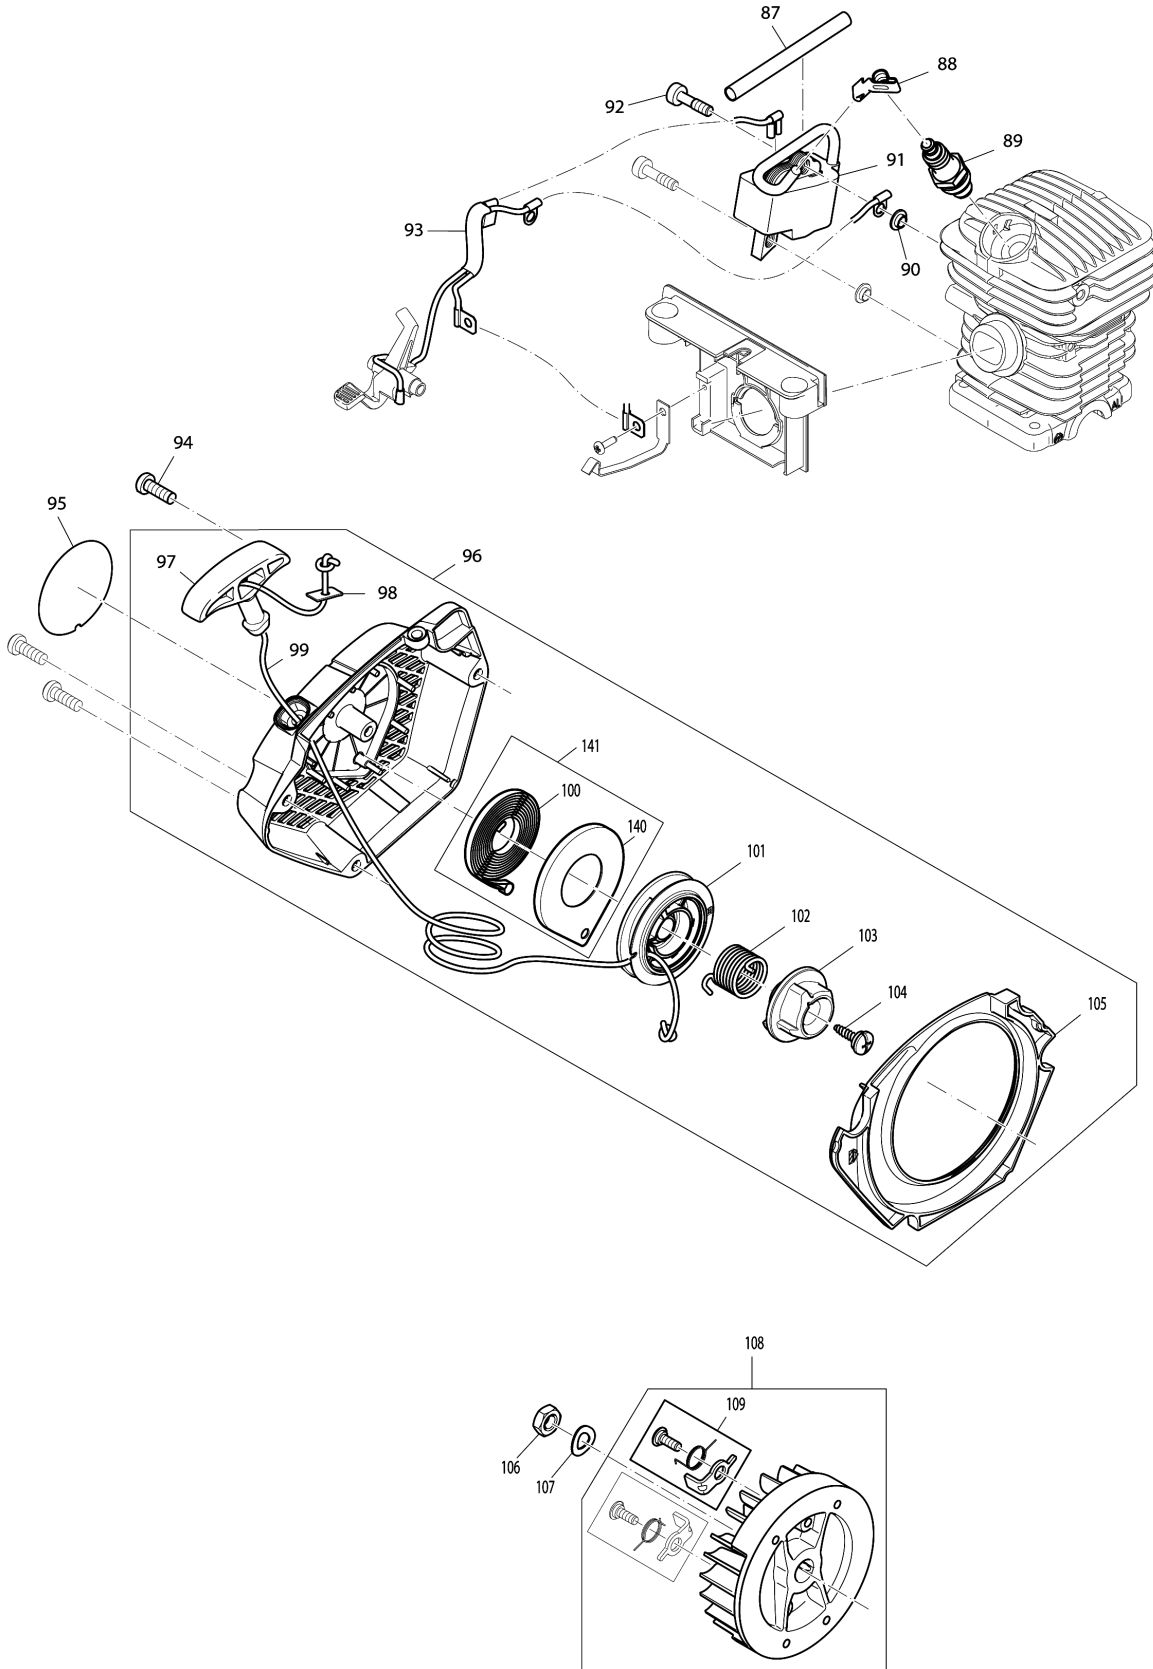

Model No.EA3201S PETROL CHAIN SAW