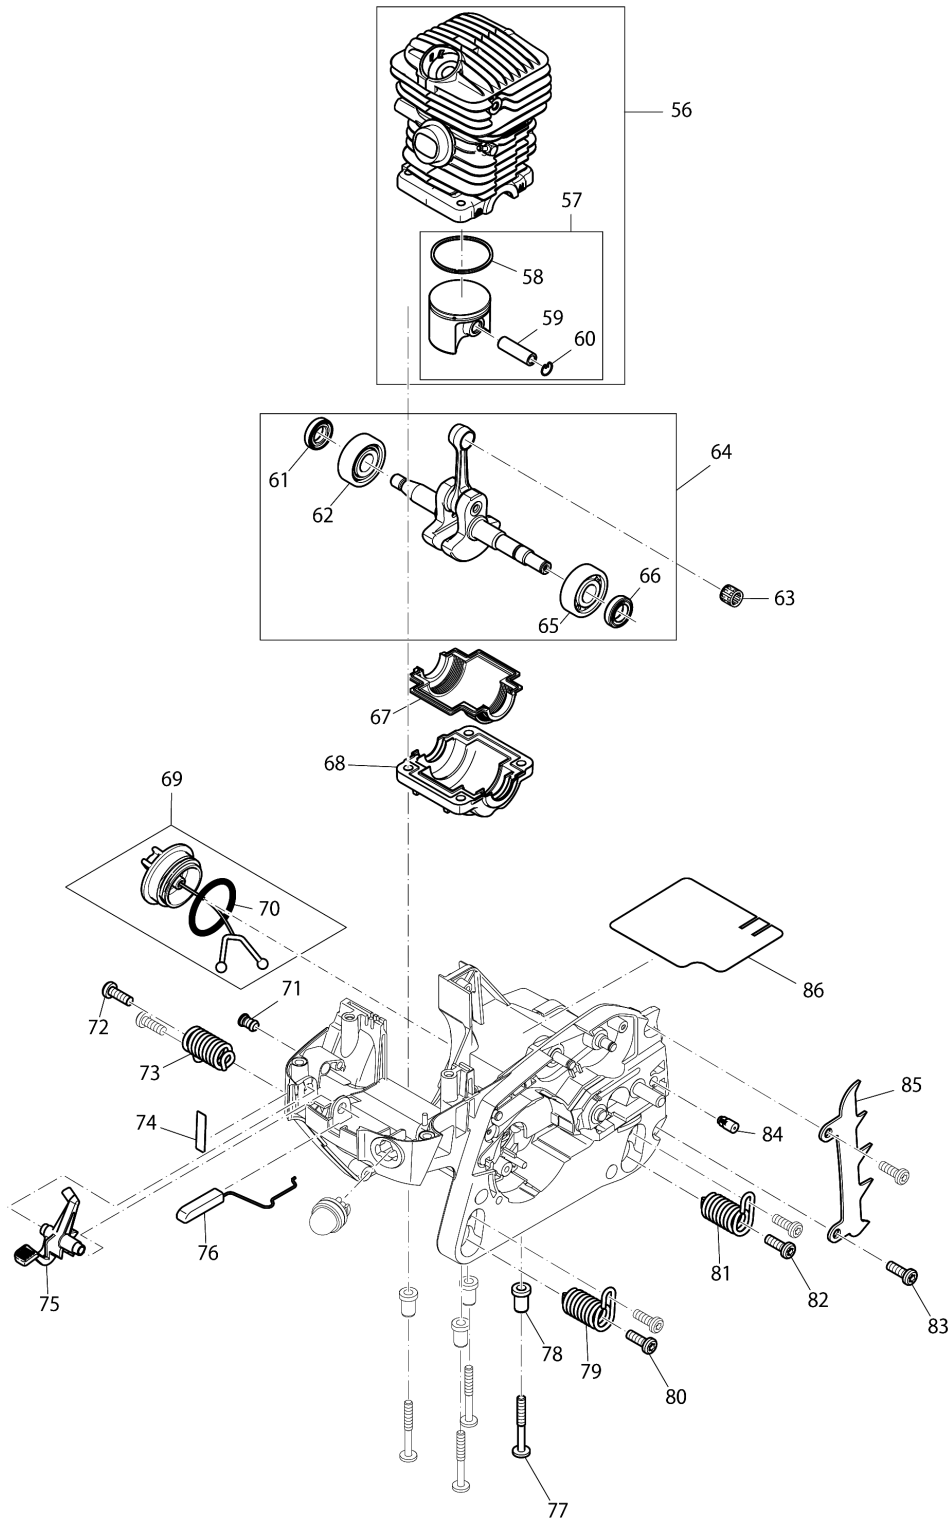

Model No.EA3201S PETROL CHAIN SAW