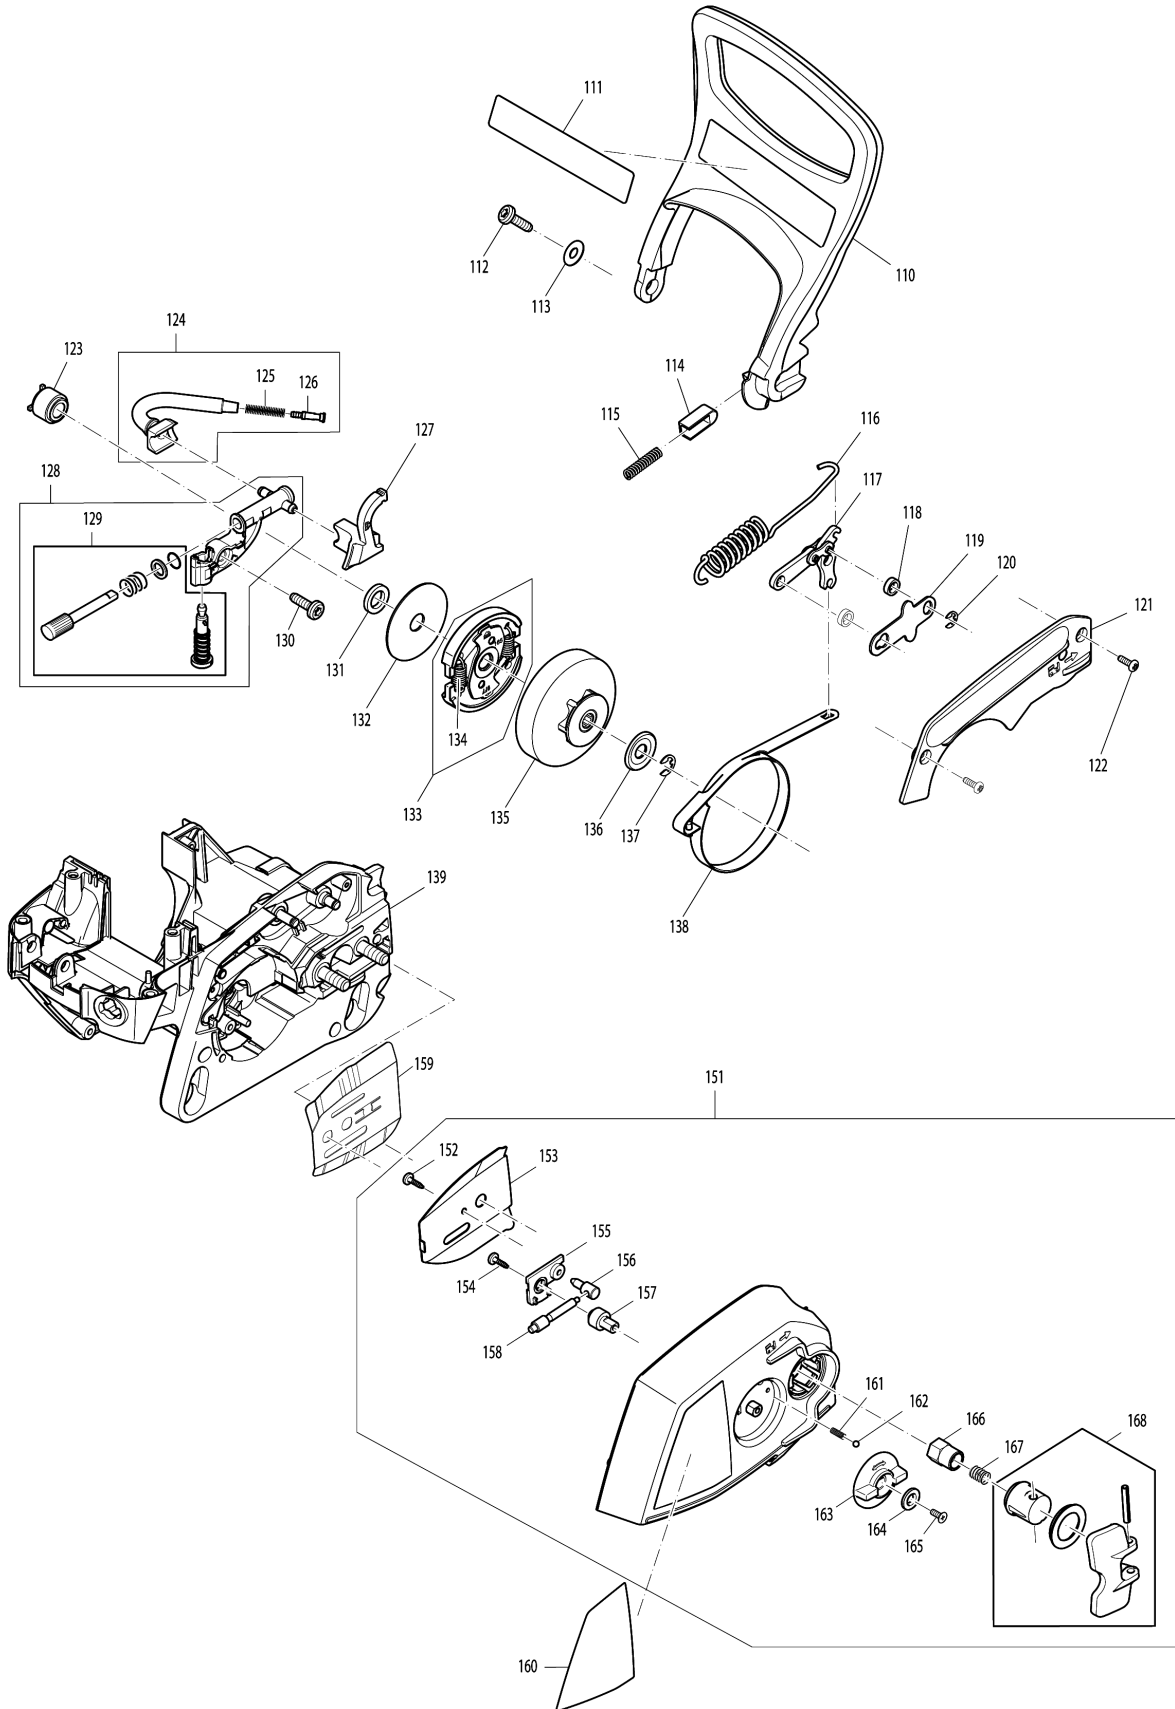

Model No.EA3201S PETROL CHAIN SAW