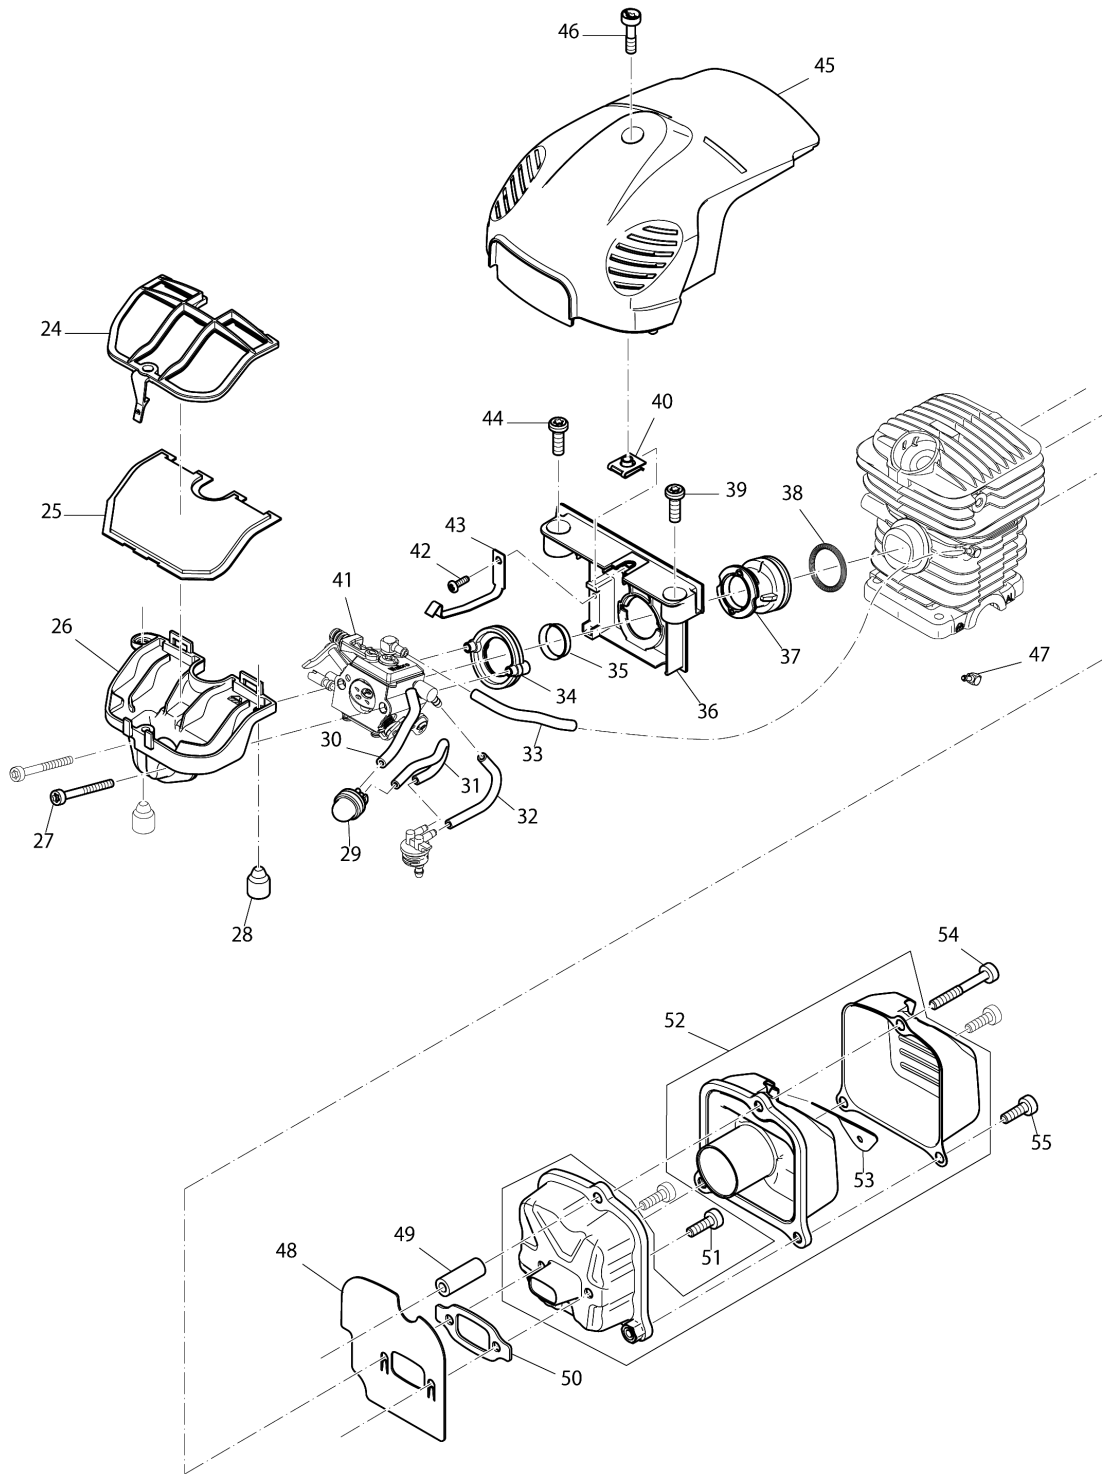

Model No.EA3201S PETROL CHAIN SAW