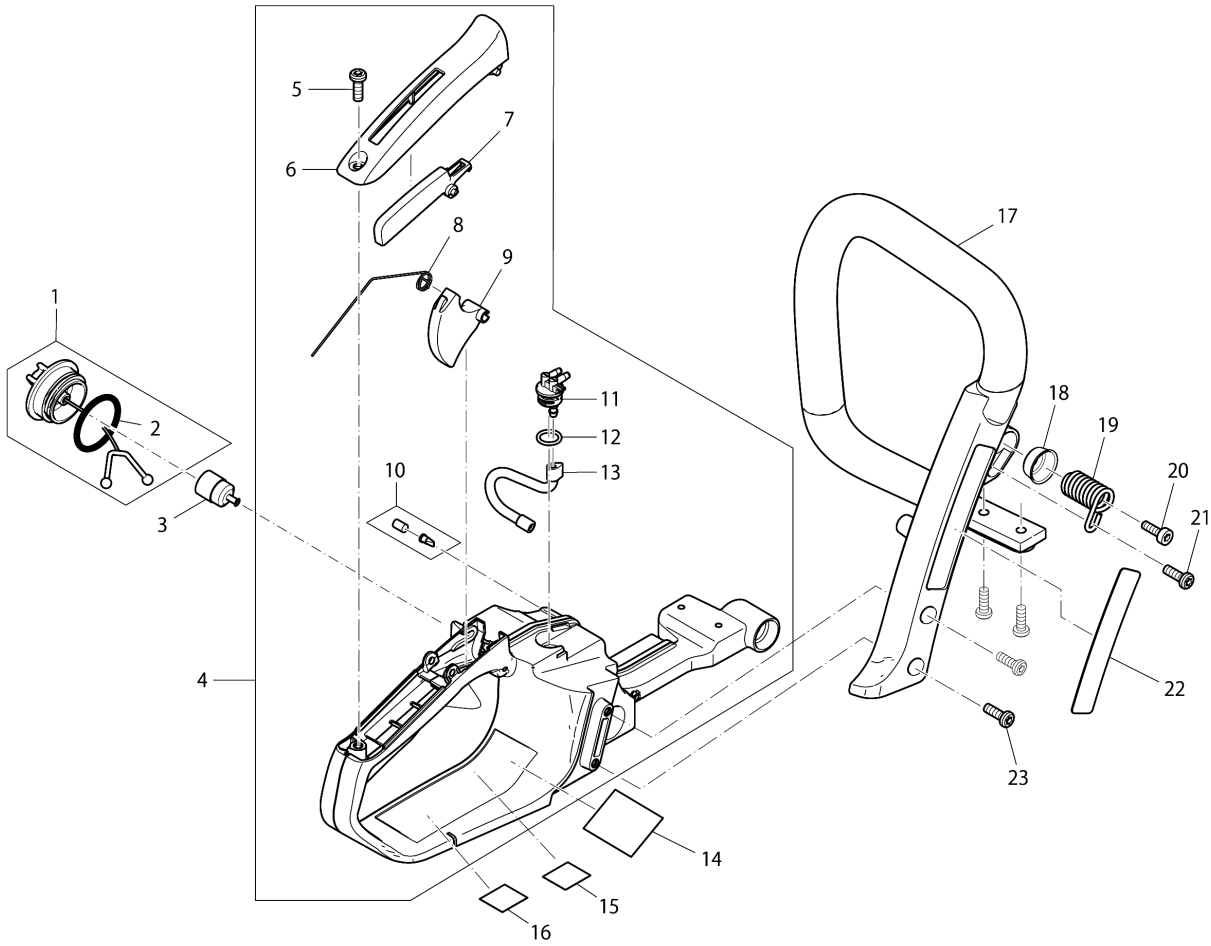

Model No.EA3201S PETROL CHAIN SAW