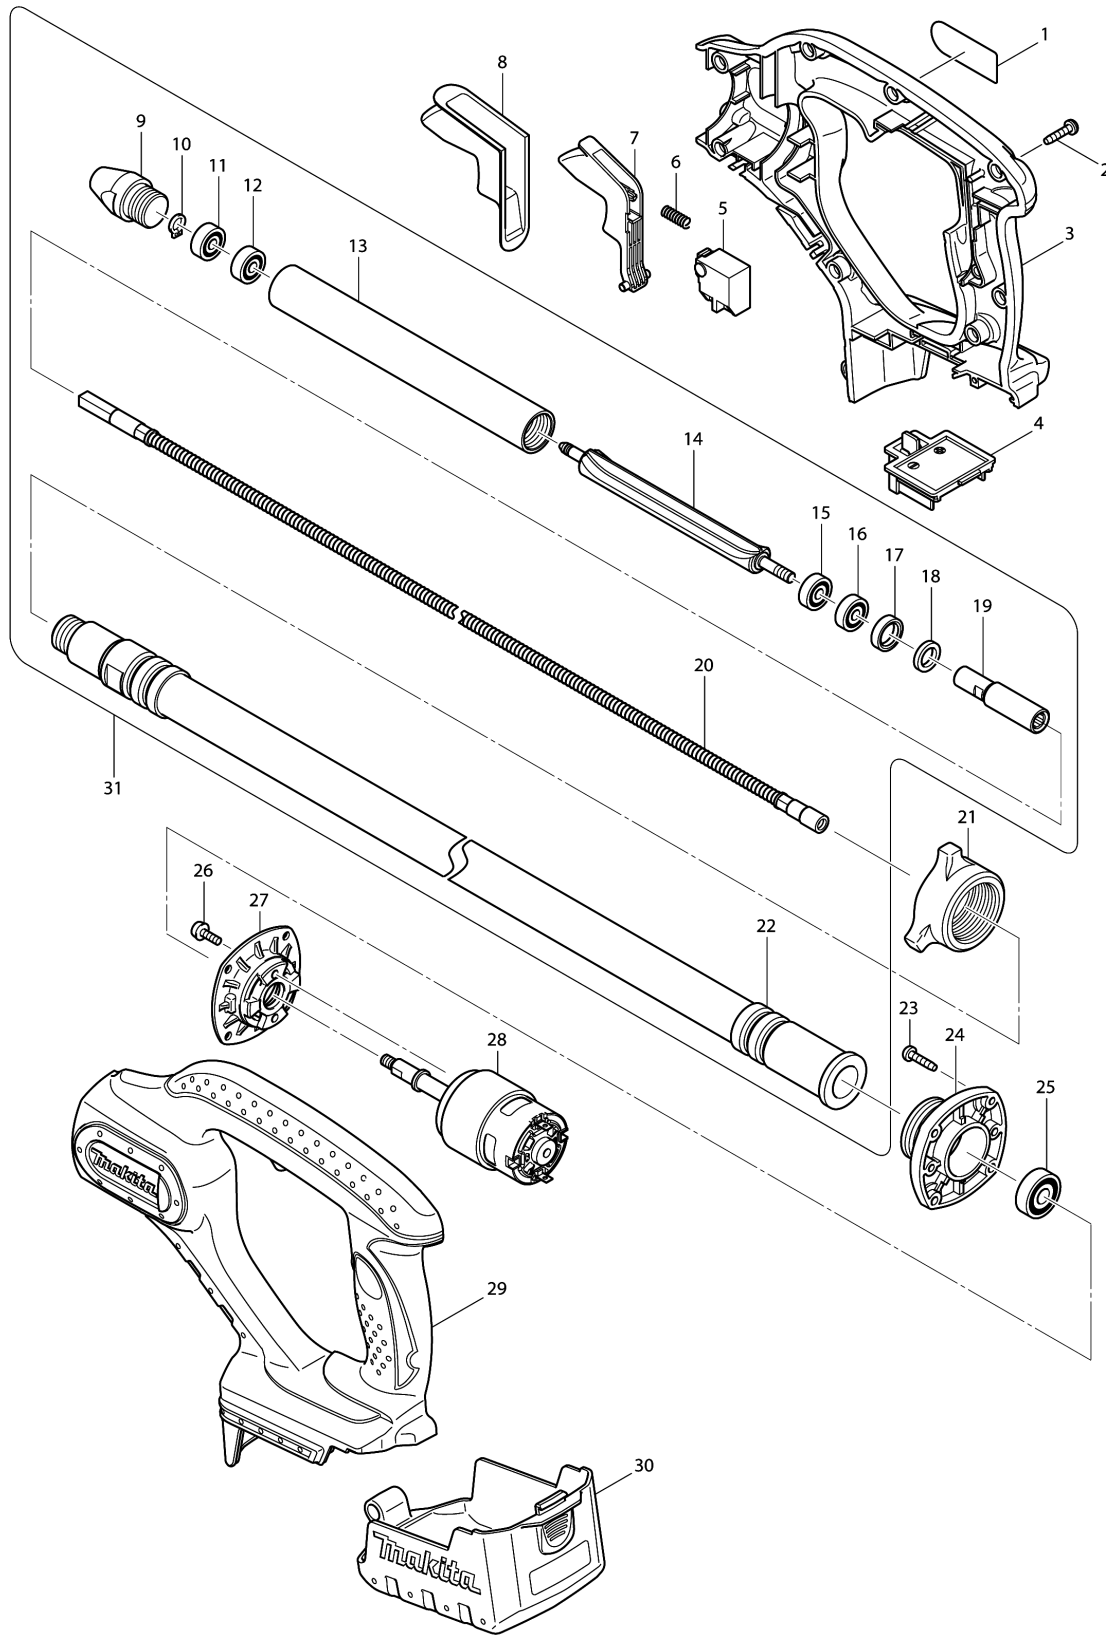

Model No.DVR850 CORDLESS CONCRETE VIBRATOR

Model No.DVR850 CORDLESS CONCRETE VIBRATOR

Item	Parts No.	Description	I/C	Qty	New/Old	Opt. 1	Opt. 2	Note
001	850D63-8	DVR850 NAME PLATE		1				
002	266045-0	TAPPING SCREW 4X20		9				
003	187867-4	HOUSING SET		1	*			
D10		INC. 29			*			
003-1	187865-8	HOUSING SET	S	1				
D10		INC. 29						
004	643843-3	TERMINAL		1				
005	650580-2	SWITCH SGE120C-4		1				
006	231298-0	COMPRESSION SPRING 6		1				
007	419511-8	SWITCH LEVER		1				
008	421961-5	WATERPROOF COVER		1				
009	322935-8	CAP		1				
010	961002-0	RETAINING RING S-6		1				
011	210018-5	BALL BEARING 626		1				
012	210018-5	BALL BEARING 626		1				
013	331503-6	PIPE 25		1				
014	322934-0	UNBALANCER		1				
015	211016-2	BALL BEARING 626LLB		1				
016	211016-2	BALL BEARING 626LLB		1				
017	421578-4	RUBBER RING		1				
018	443101-5	FELT RING		1				
019	326203-1	JOINT		1				
020	163535-3	FLEXIBLE WIRE		1				
021	416244-6	NUT 36		1				
022	163538-7	FLEXIBLE HOSE		1				
023	266045-0	TAPPING SCREW 4X20		4				
024	316893-8	BEARING BOX		1				
025	211056-0	BALL BEARING 629LLB		1				
026	911118-1	PAN HEAD SCREW M4X12		2				
027	318867-5	SUPPORTER		1	*			
027-1	318038-4	SUPPORTER	S	1				
028	629947-5	DC MOTOR		1	*			
028-1	629497-0	DC MOTOR	S	1				
029	187867-4	HOUSING SET		1	*			
D10		INC. 3			*			
029-1	187865-8	HOUSING SET	S	1				
D10		INC. 3						
030	158051-8	COVER COMPLETE		1				
C10	810196-7	CAUTION LABEL		1				
031	126208-9	FLEXIBLE ASS'Y		1				
D10		INC. 9-20,22						
A01C	***DC18RC	DC18RC FAST CHARGER		1				