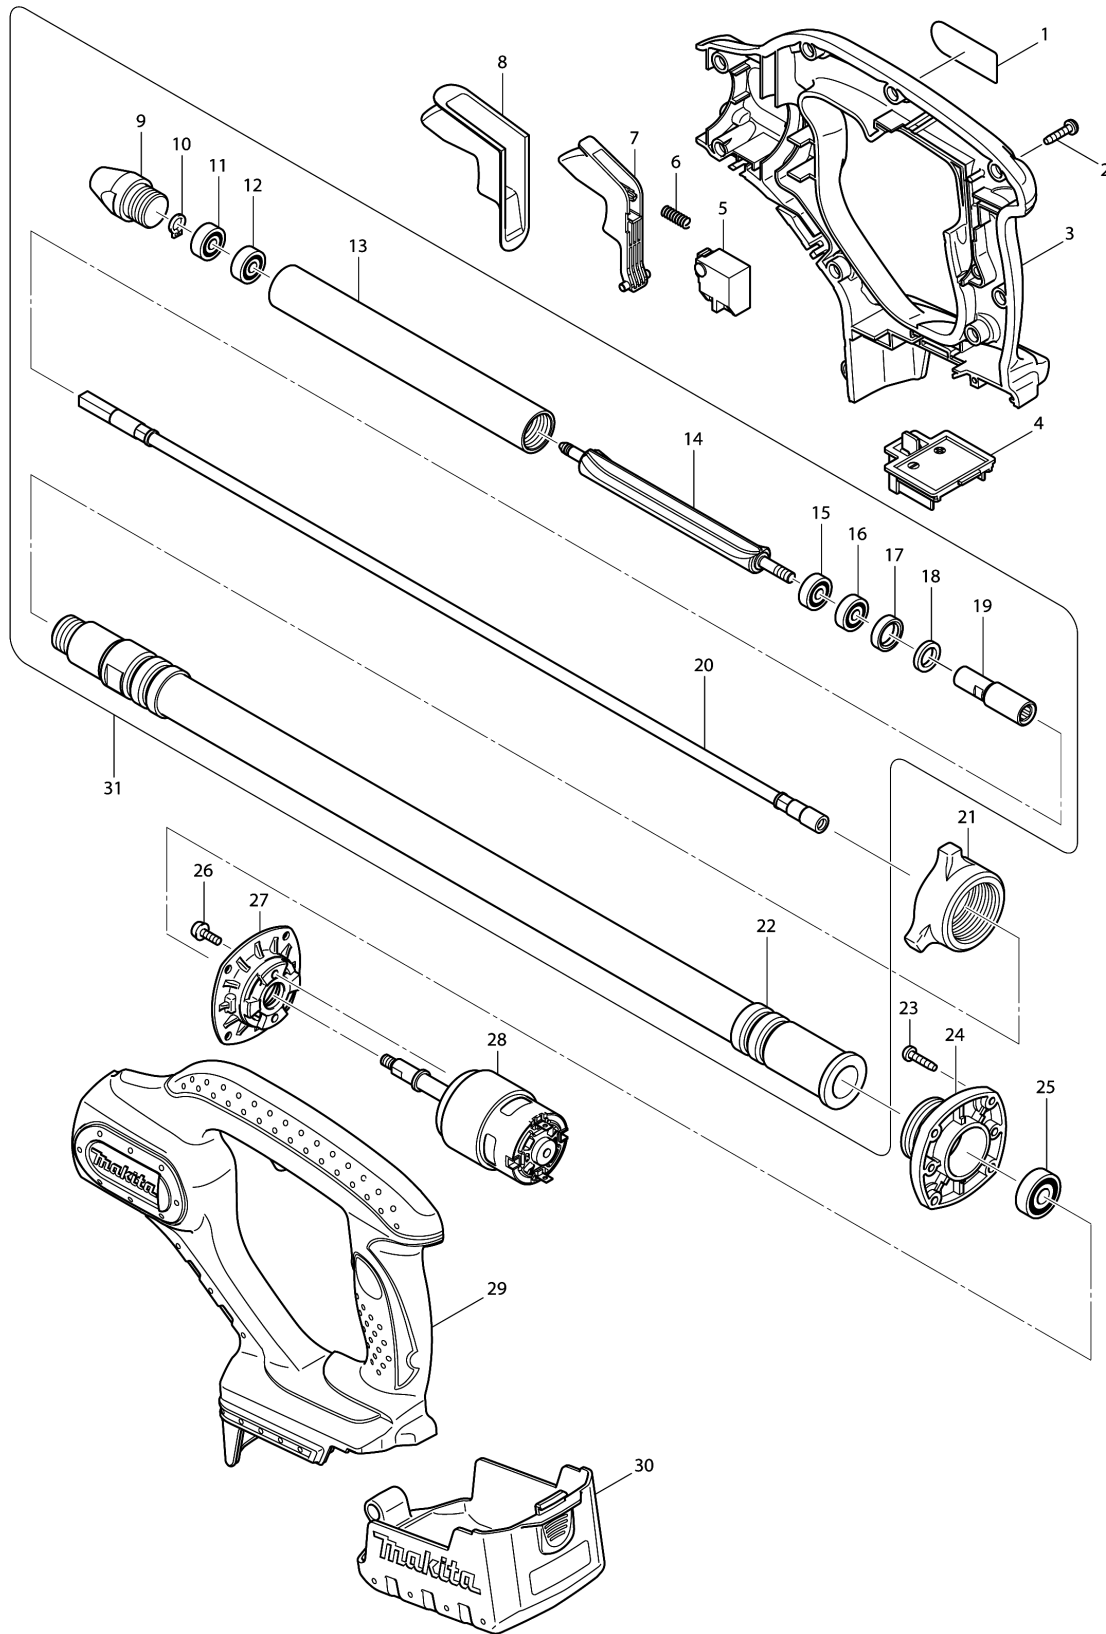

Model No.DVR350 CORDLESS CONCRETE VIBRATOR

Model No.DVR350 CORDLESS CONCRETE VIBRATOR

Item	Parts No.	Description	I/C	Qty	New/Old	Opt. 1	Opt. 2	Note
001	850D42-6	DVR350 NAME PLATE		1				
002	266045-0	TAPPING SCREW 4X20		9				
003	187867-4	HOUSING SET		1	*			
D10		INC. 29			*			
003-1	187865-8	HOUSING SET	S	1				
D10		INC. 29						
004	643843-3	TERMINAL		1				
005	650580-2	SWITCH SGE120C-4		1				
006	231298-0	COMPRESSION SPRING 6		1				
007	419511-8	SWITCH LEVER		1				
008	421961-5	WATERPROOF COVER		1				
009	322935-8	CAP		1				
010	961002-0	RETAINING RING S-6		1				
011	210018-5	BALL BEARING 626		1				
012	210018-5	BALL BEARING 626		1				
013	331503-6	PIPE 25		1				
014	322934-0	UNBALANCER		1				
015	211016-2	BALL BEARING 626LLB		1				
016	211016-2	BALL BEARING 626LLB		1				
017	421578-4	RUBBER RING		1				
018	443101-5	FELT RING		1				
019	326203-1	JOINT		1				
020	163533-7	FLEXIBLE WIRE		1				
021	416244-6	NUT 36		1				
022	163536-1	FLEXIBLE HOSE		1				
023	266045-0	TAPPING SCREW 4X20		4				
024	316893-8	BEARING BOX		1				
025	211056-0	BALL BEARING 629LLB		1				
026	911118-1	PAN HEAD SCREW M4X12		2				
027	318867-5	SUPPORTER		1	*			
027-1	318038-4	SUPPORTER	S	1				
028	629947-5	DC MOTOR		1	*			
028-1	629497-0	DC MOTOR	S	1				
029	187867-4	HOUSING SET		1	*			
D10		INC. 3			*			
029-1	187865-8	HOUSING SET	S	1				
D10		INC. 3						
030	158051-8	COVER COMPLETE		1				
C10	810196-7	CAUTION LABEL		1				
031	126207-1	FLEXIBLE ASSEMBLY		1				
D10		INC. 9-20,22						
A01C	***DC18RC	DC18RC FAST CHARGER		1				