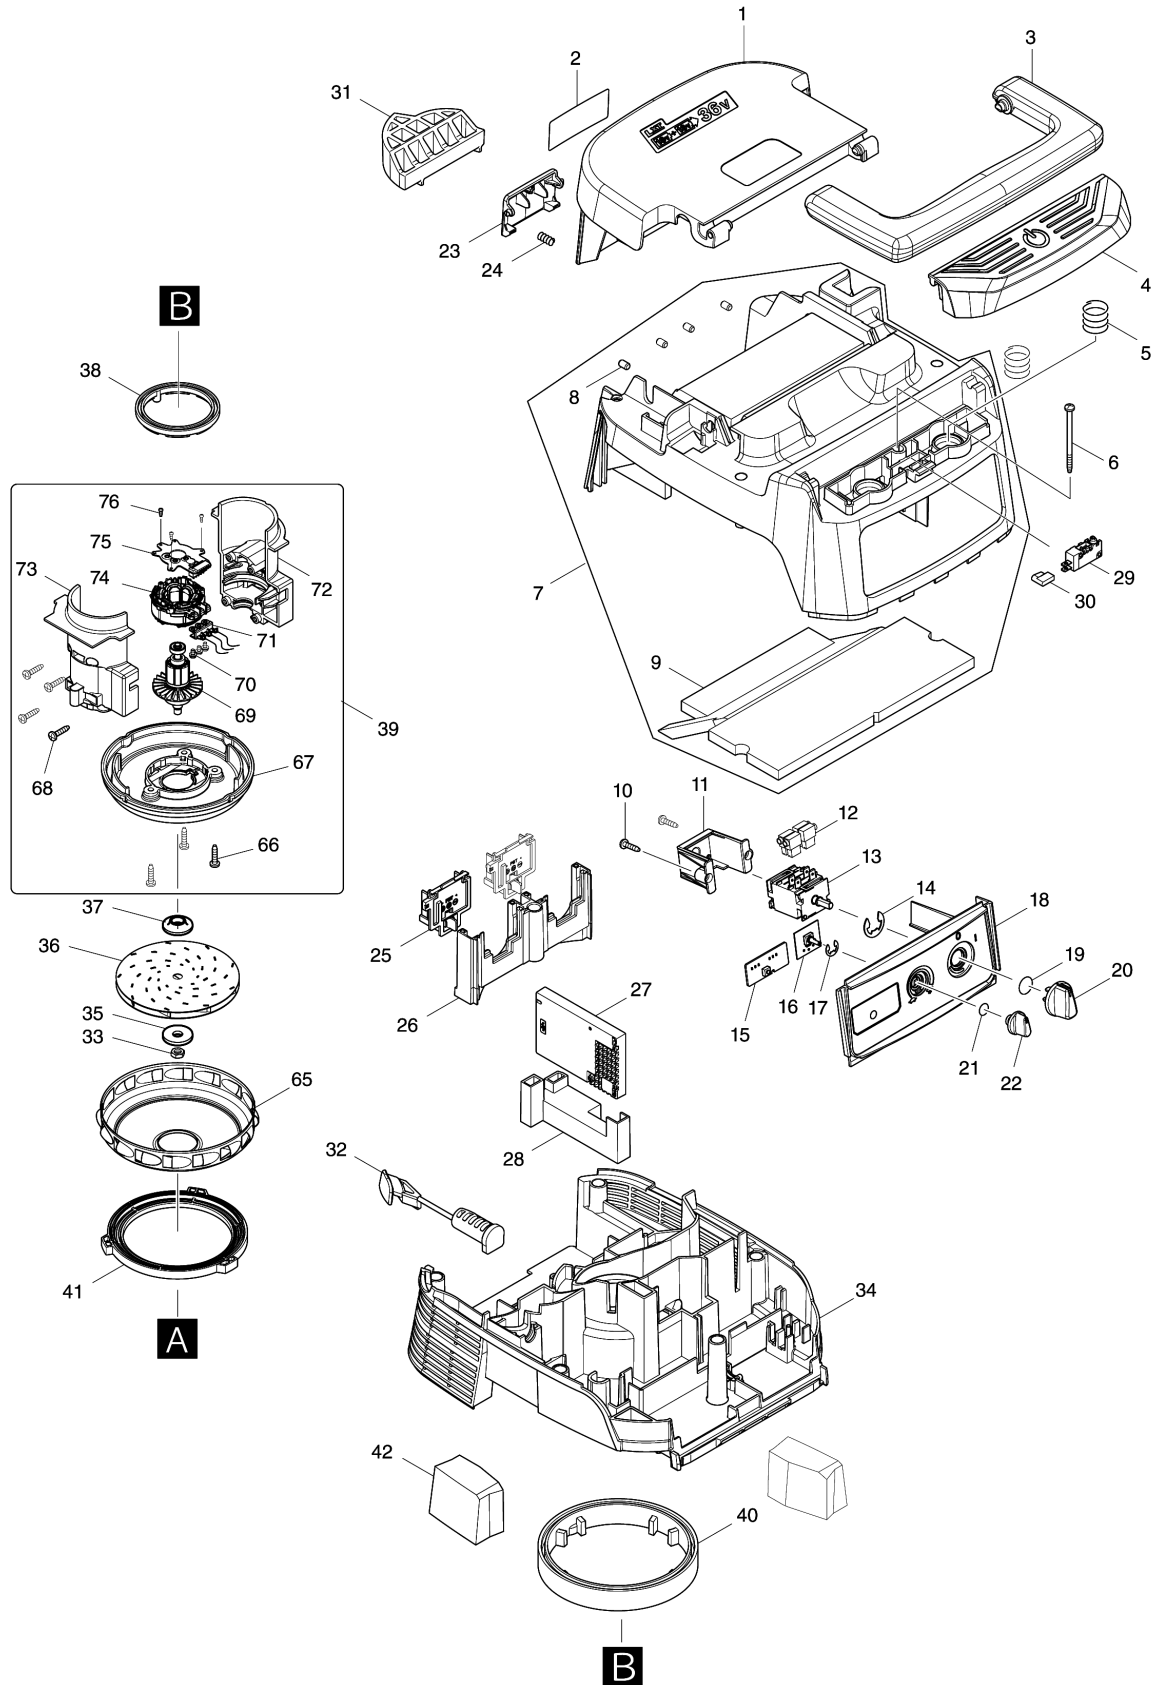

Model No.DVC152L CORDLESS VACUUM CLEANER