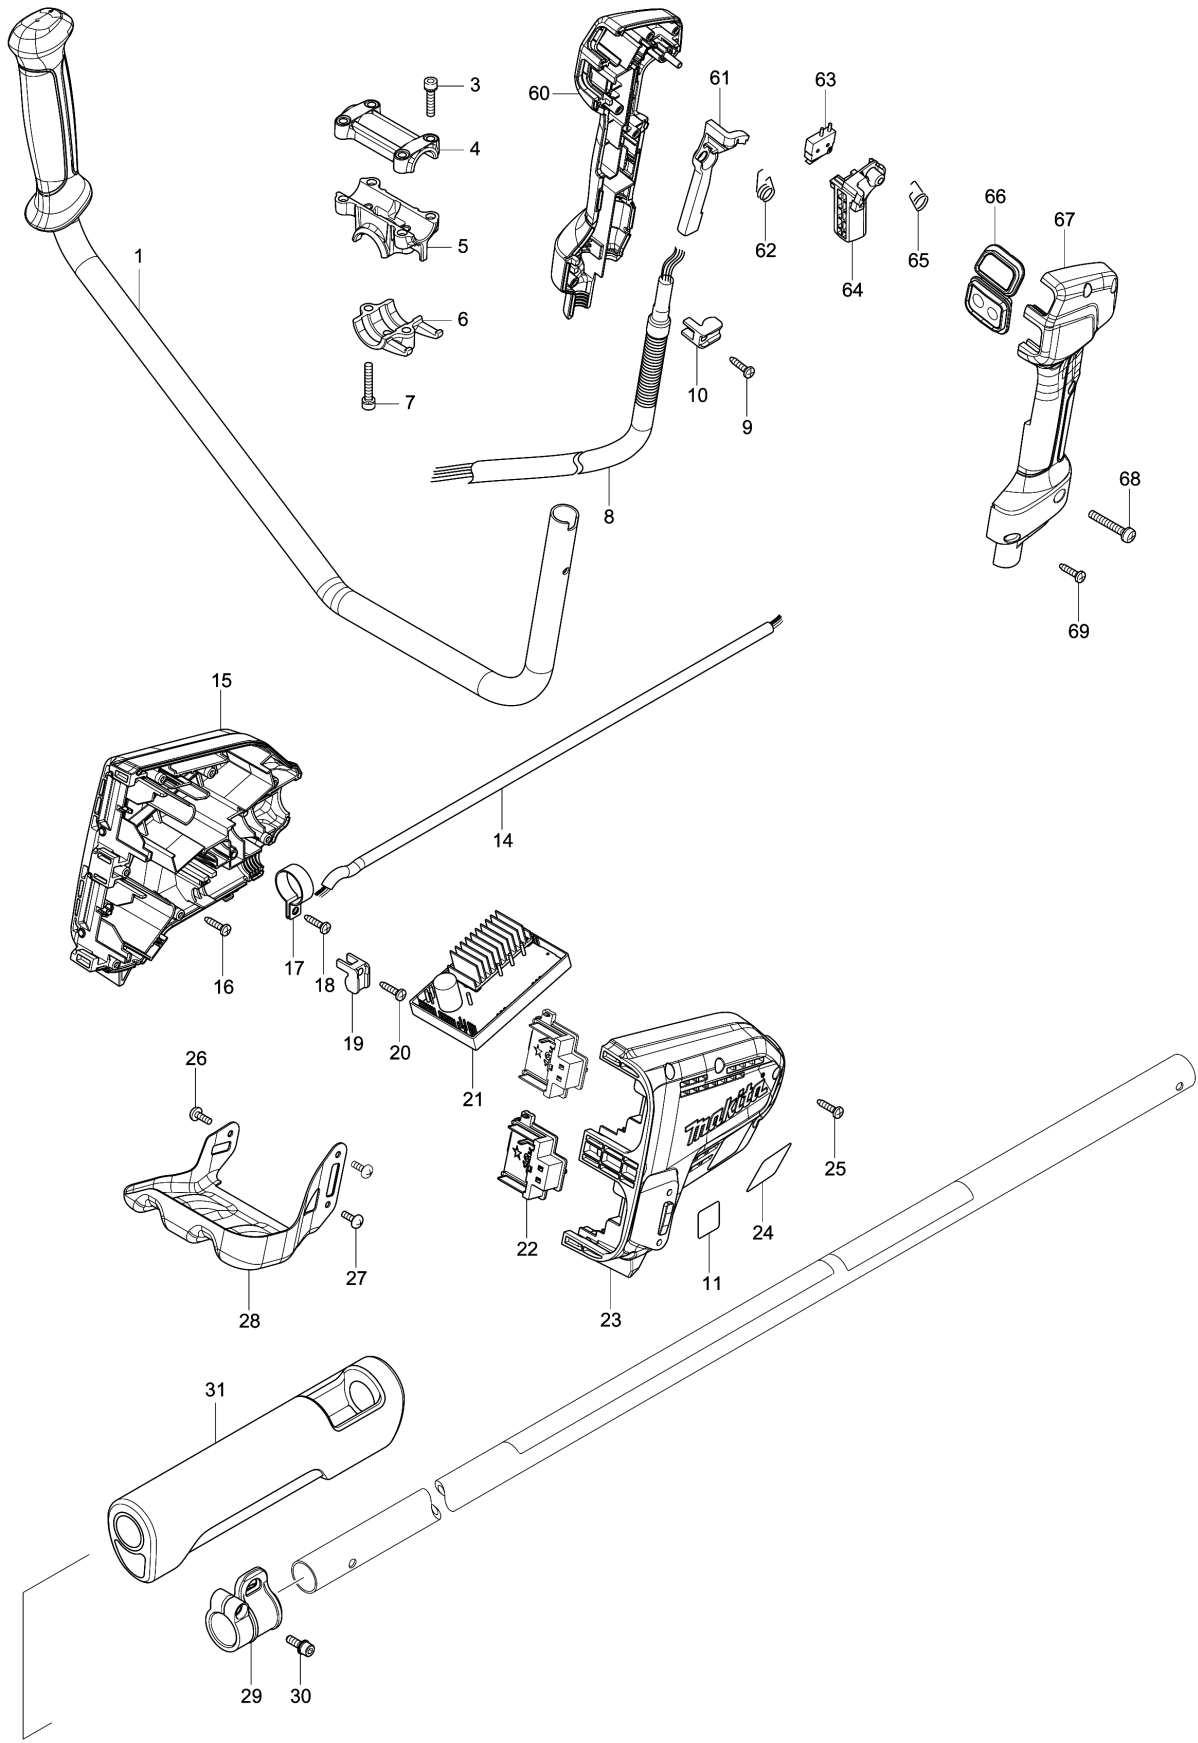

Model No.DUR365U CORDLESS GRASS TRIMMER