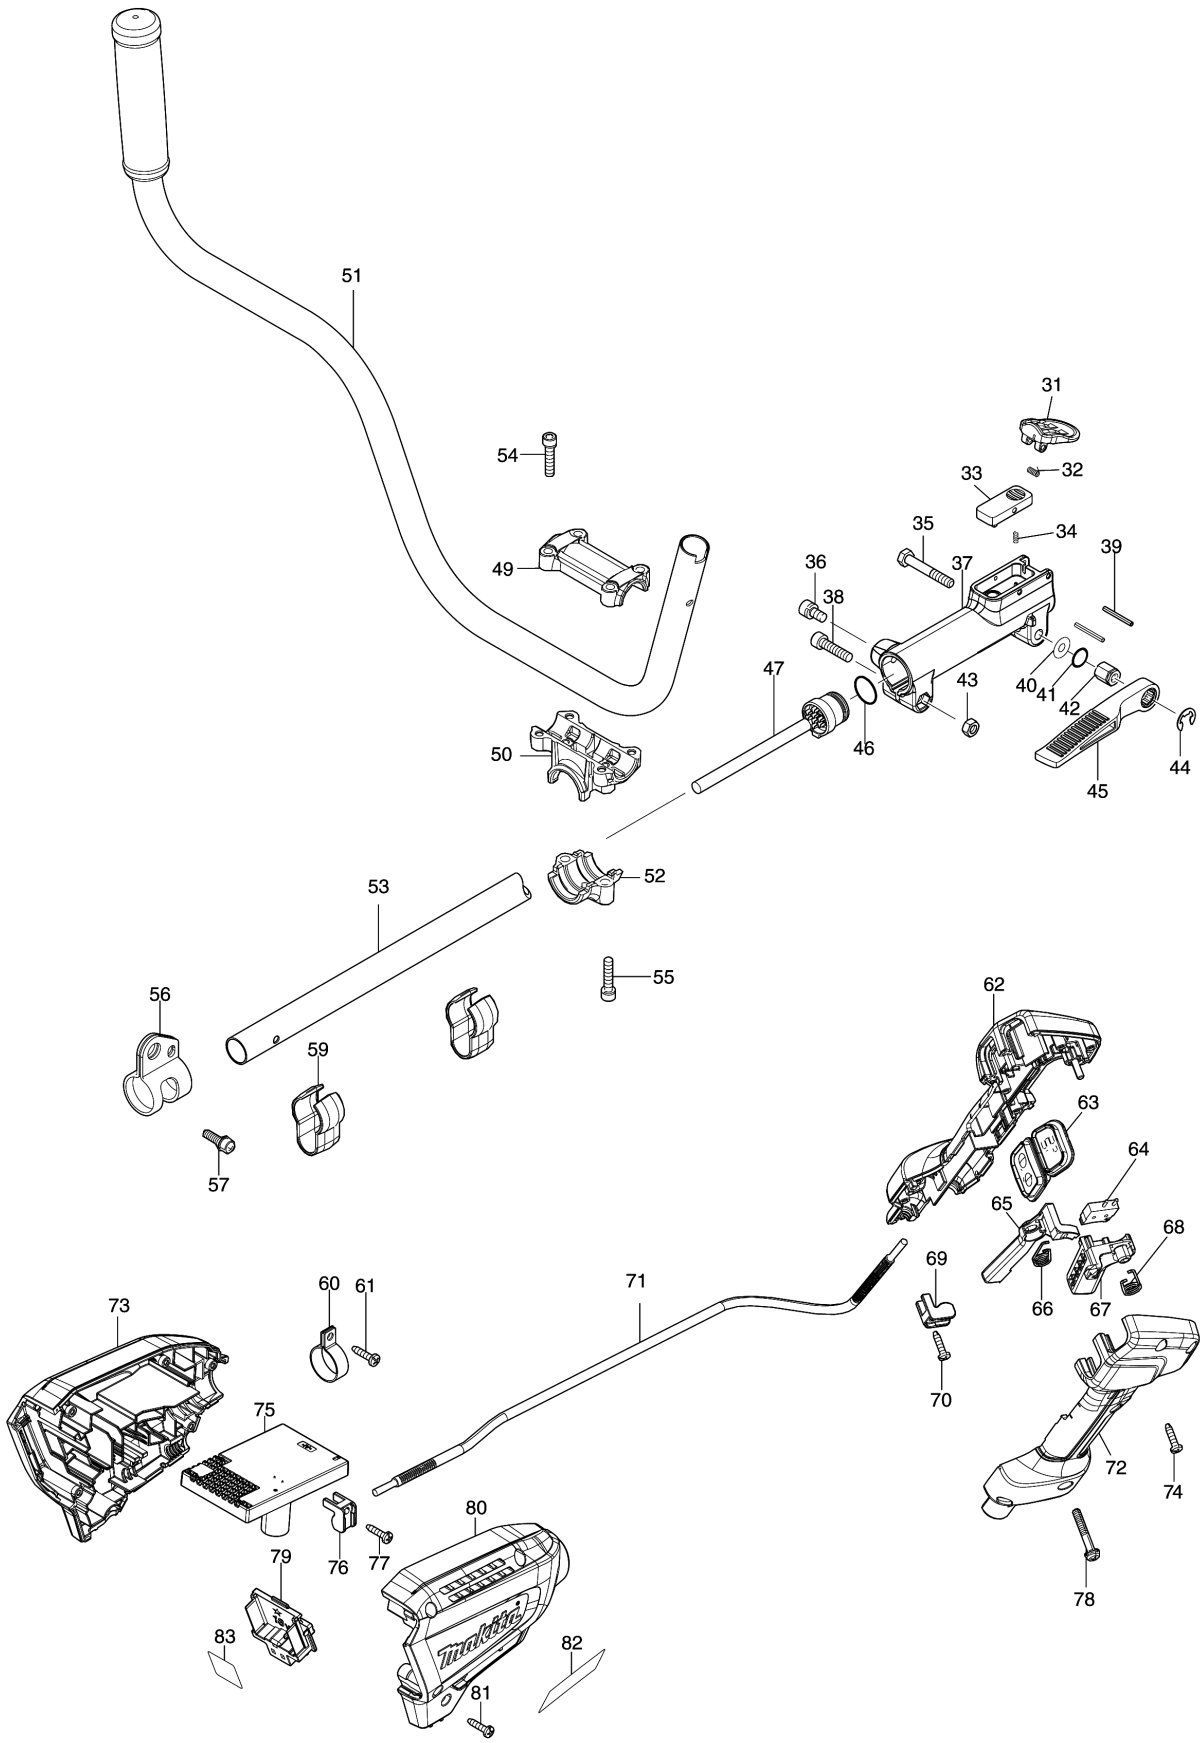

Model No.DUR191U CORDLESS GRASS TRIMMER

Model No.DUR191U CORDLESS GRASS TRIMMER

Model No.DUR191U CORDLESS GRASS TRIMMER

Item	Parts No.	Description	I/C	Qty	New/Old	Opt. 1	Opt. 2	Note
001	183P06-0	MOTOR HOUSING SET		1				
D10		INC. 14						
002	652069-6	FLAT HEAD SCREW M3X6		3				
003	629248-1	STATOR		1				
004	210215-3	BALL BEARING 695ZZ		1				
005	510449-1	ROTOR ASS'Y		1				
D10		INC. 4,6						
006	210049-4	BALL BEARING 609ZZ		1				
007	213380-7	O RING 24		1				
008	210215-3	BALL BEARING 695ZZ		1				
009	221492-2	HELICAL GEAR 26		1				
010	327542-2	CUTTER SHAFT		1				
011	211131-2	BALL BEARING 6001DDW		1				
012	256546-6	SHOULDER PIN 4		1				
013	213021-5	O RING 5		1				
014	183P06-0	MOTOR HOUSING SET		1				
D10		INC. 1						
015	233072-2	COMPRESSION SPRING 8		1				
016	412408-0	PIN CAP		1				
017	266326-2	TAPPING SCREW 4X18		8				
018	140T23-7	RECEIVE WASHER COMPLETE		1				
021	251513-6	H.S.H.BOLT M5X25		2				
022	347667-6	PROTECTOR CLAMP		1				
023	424567-8	RUBBER SLEEVE 24		1				
025	346855-2	CUTTER		1				
026	412392-9	PROTECTOR		1				
027	266326-2	TAPPING SCREW 4X18		2				
028	699088-1	POWER SUPPLY CORD UNIT		1				
029	213275-4	O RING 18		1				
030	326880-9	STOPPER PIN B		1				
031	454304-6	JOINT COVER		1				
032	233604-5	TORSION SPRING 3		1				
033	454303-8	LOCK LEVER		1				
034	233211-4	COMPRESSION SPRING 2		1				
035	265596-0	HEX.BOLT M6X40		1				
036	922311-2	HEX. SOCKET HEAD BOLT M6X12		1				
037	319531-1	JOINT 24 B		1				
038	922342-1	HEX. SOCKET HEAD BOLT M6X25		1				
039	258010-3	SPRING PIN 2.5-25		2				
040	253332-6	THIN WASHER 6		1				
041	213105-9	O RING 11		1				