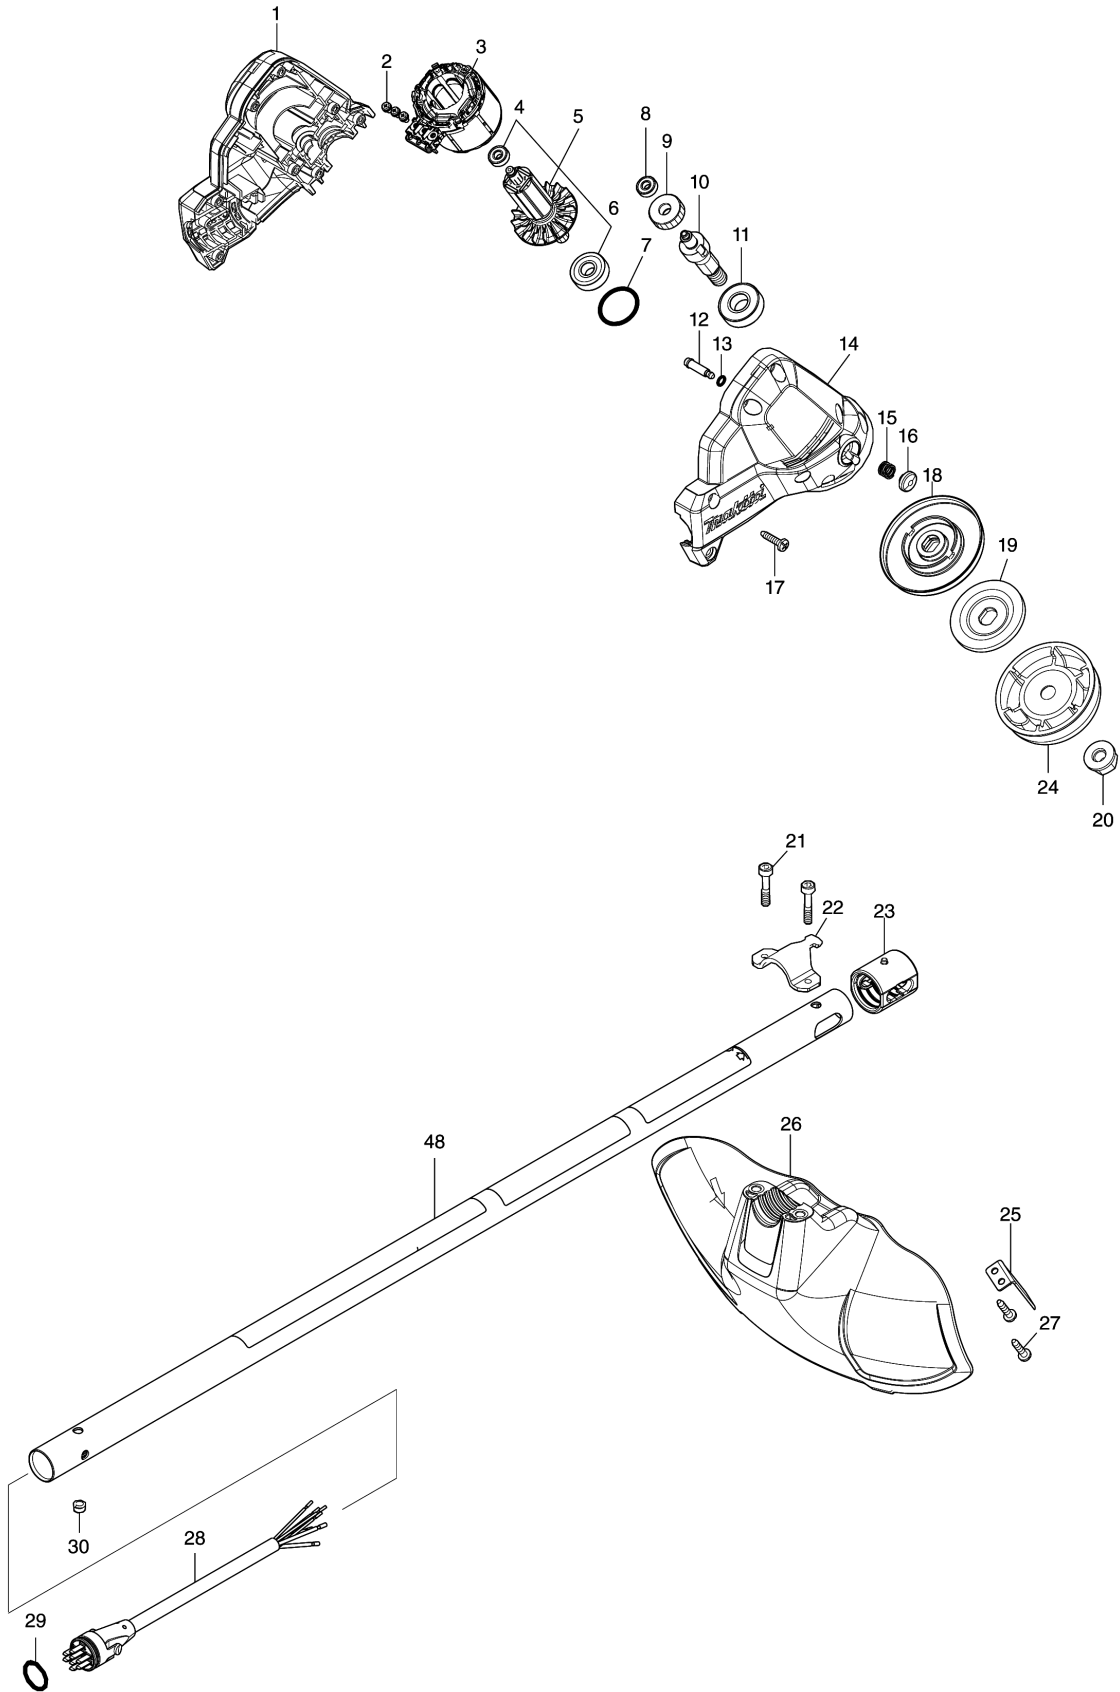

Model No.DUR191U CORDLESS GRASS TRIMMER

Model No.DUR191U CORDLESS GRASS TRIMMER

Model No.DUR191U CORDLESS GRASS TRIMMER

Item	Parts No.	Description	I/C	Qty	New/Old	Opt. 1	Opt. 2	Note
001	183P06-0	MOTOR HOUSING SET		1				
D10		INC. 14						
002	652069-6	FLAT HEAD SCREW M3X6		3				
003	629248-1	STATOR		1				
004	210215-3	BALL BEARING 695ZZ		1				
005	510449-1	ROTOR ASS'Y		1				
D10		INC. 4,6						
006	210049-4	BALL BEARING 609ZZ		1				
007	213380-7	O RING 24		1				
008	210215-3	BALL BEARING 695ZZ		1				
009	221492-2	HELICAL GEAR 26		1				
010	327542-2	CUTTER SHAFT		1				
011	211131-2	BALL BEARING 6001DDW		1				
012	256546-6	SHOULDER PIN 4		1				
013	213021-5	O RING 5		1				
014	183P06-0	MOTOR HOUSING SET		1				
D10		INC. 1						
015	233072-2	COMPRESSION SPRING 8		1				
016	412408-0	PIN CAP		1				
017	266326-2	TAPPING SCREW 4X18		8				
018	140T23-7	RECEIVE WASHER COMPLETE		1				
021	251513-6	H.S.H.BOLT M5X25		2				
022	347667-6	PROTECTOR CLAMP		1				
023	424567-8	RUBBER SLEEVE 24		1				
025	346855-2	CUTTER		1				
026	412392-9	PROTECTOR		1				
027	266326-2	TAPPING SCREW 4X18		2				
028	699088-1	POWER SUPPLY CORD UNIT		1				
029	213275-4	O RING 18		1				
030	326880-9	STOPPER PIN B		1				
031	454304-6	JOINT COVER		1				
032	233604-5	TORSION SPRING 3		1				
033	454303-8	LOCK LEVER		1				
034	233211-4	COMPRESSION SPRING 2		1				
035	265596-0	HEX.BOLT M6X40		1				
036	922311-2	HEX. SOCKET HEAD BOLT M6X12		1				
037	319531-1	JOINT 24 B		1				
038	922342-1	HEX. SOCKET HEAD BOLT M6X25		1				
039	258010-3	SPRING PIN 2.5-25		2				
040	253332-6	THIN WASHER 6		1				
041	213105-9	O RING 11		1				