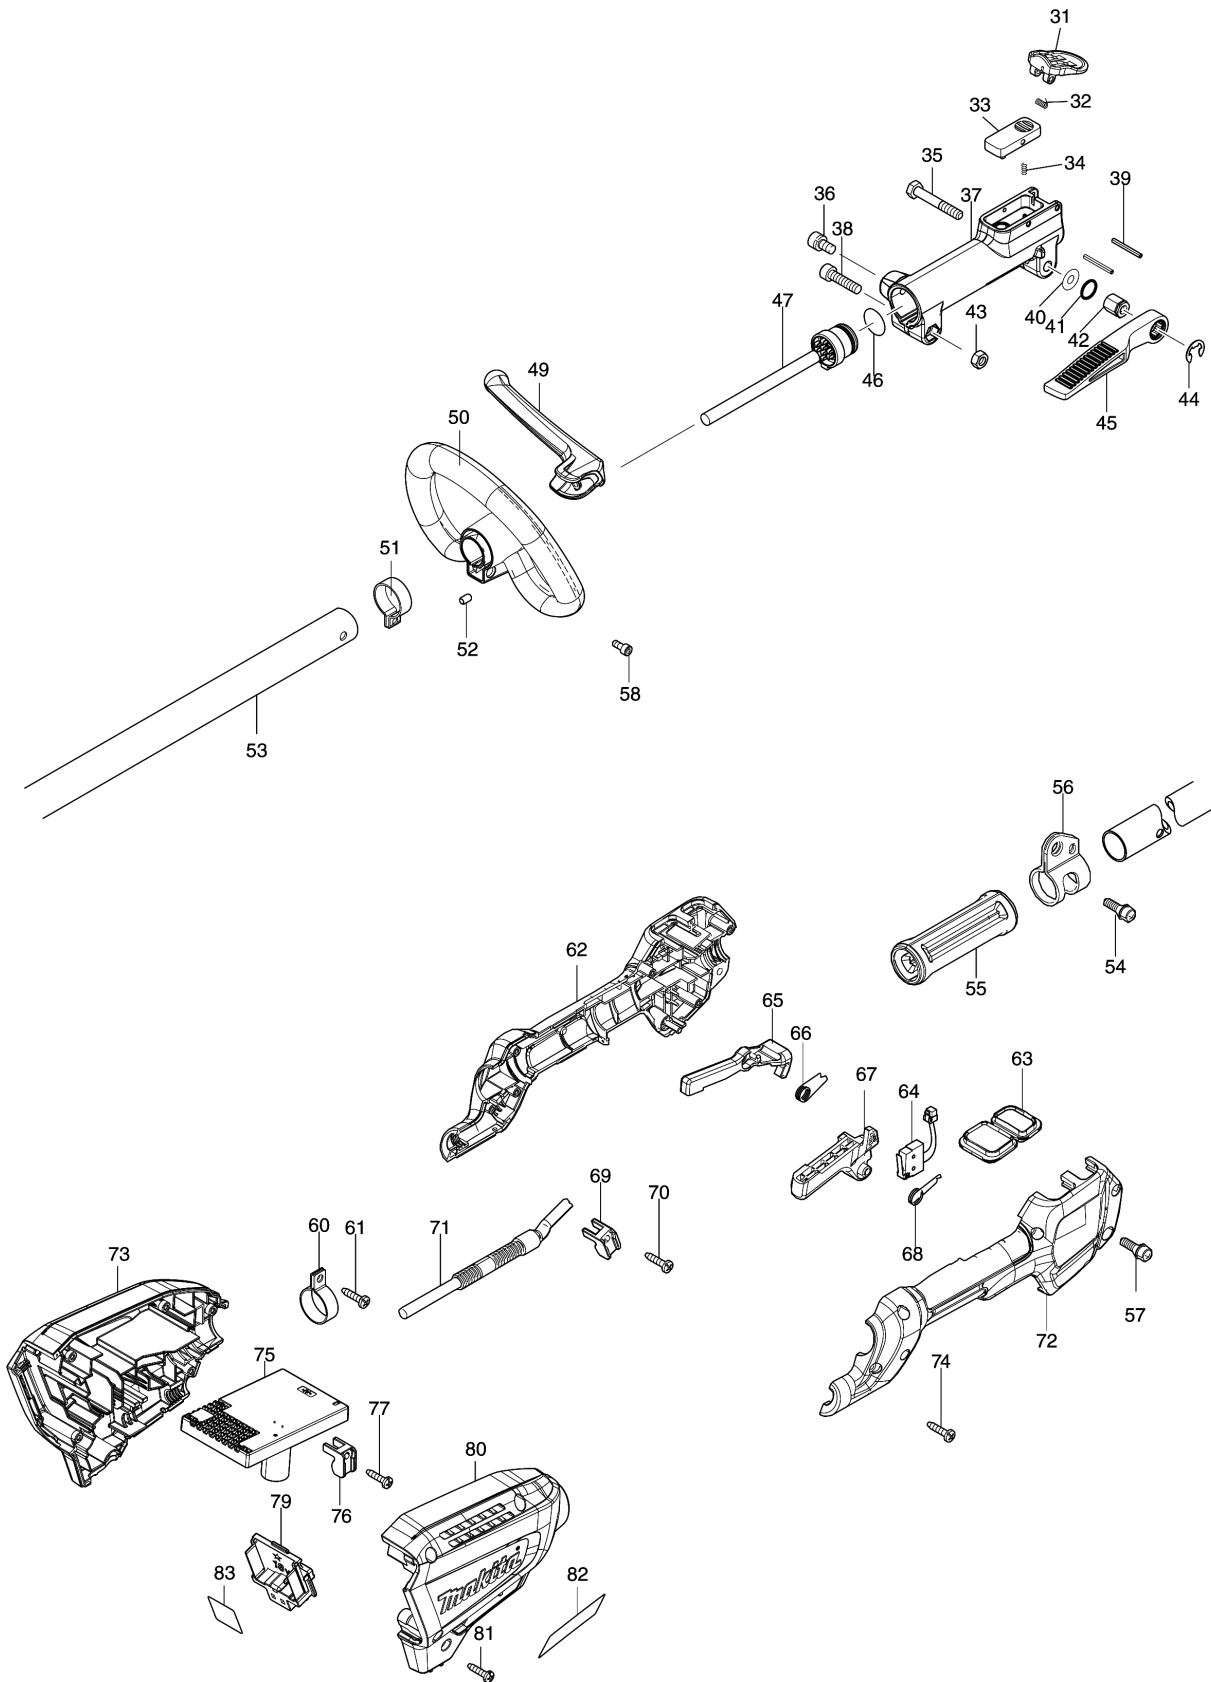

Model No.DUR191L CORDLESS GRASS TRIMMER

Model No.DUR191L CORDLESS GRASS TRIMMER

Model No.DUR191L CORDLESS GRASS TRIMMER

Item	Parts No.	Description	I/C	Qty	New/Old	Opt. 1	Opt. 2	Note
001	183P06-0	MOTOR HOUSING SET		1				
D10		INC. 14						
002	652069-6	FLAT HEAD SCREW M3X6		3				
003	629248-1	STATOR		1				
004	210215-3	BALL BEARING 695ZZ		1				
005	510449-1	ROTOR ASS'Y		1				
D10		INC. 4,6						
006	210049-4	BALL BEARING 609ZZ		1				
007	213380-7	O RING 24		1				
008	210215-3	BALL BEARING 695ZZ		1				
009	221492-2	HELICAL GEAR 26		1				
010	327542-2	CUTTER SHAFT		1				
011	211131-2	BALL BEARING 6001DDW		1				
012	256546-6	SHOULDER PIN 4		1				
013	213021-5	O RING 5		1				
014	183P06-0	MOTOR HOUSING SET		1				
D10		INC. 1						
015	233072-2	COMPRESSION SPRING 8		1				
016	412408-0	PIN CAP		1				
017	266326-2	TAPPING SCREW 4X18		8				
018	140T23-7	RECEIVE WASHER COMPLETE		1				
021	251513-6	H.S.H.BOLT M5X25		2				
022	347667-6	PROTECTOR CLAMP		1				
023	424567-8	RUBBER SLEEVE 24		1				
025	346855-2	CUTTER		1				
026	412392-9	PROTECTOR		1				
027	266326-2	TAPPING SCREW 4X18		2				
028	699088-1	POWER SUPPLY CORD UNIT		1				
029	213275-4	O RING 18		1				
030	326880-9	STOPPER PIN B		1				
031	454304-6	JOINT COVER		1				
032	233604-5	TORSION SPRING 3		1				
033	454303-8	LOCK LEVER		1				
034	233211-4	COMPRESSION SPRING 2		1				
035	265596-0	HEX.BOLT M6X40		1				
036	922311-2	HEX. SOCKET HEAD BOLT M6X12		1				
037	319531-1	JOINT 24 B		1				
038	922342-1	HEX. SOCKET HEAD BOLT M6X25		1				
039	258010-3	SPRING PIN 2.5-25		2				
040	253332-6	THIN WASHER 6		1				
041	213105-9	O RING 11		1				