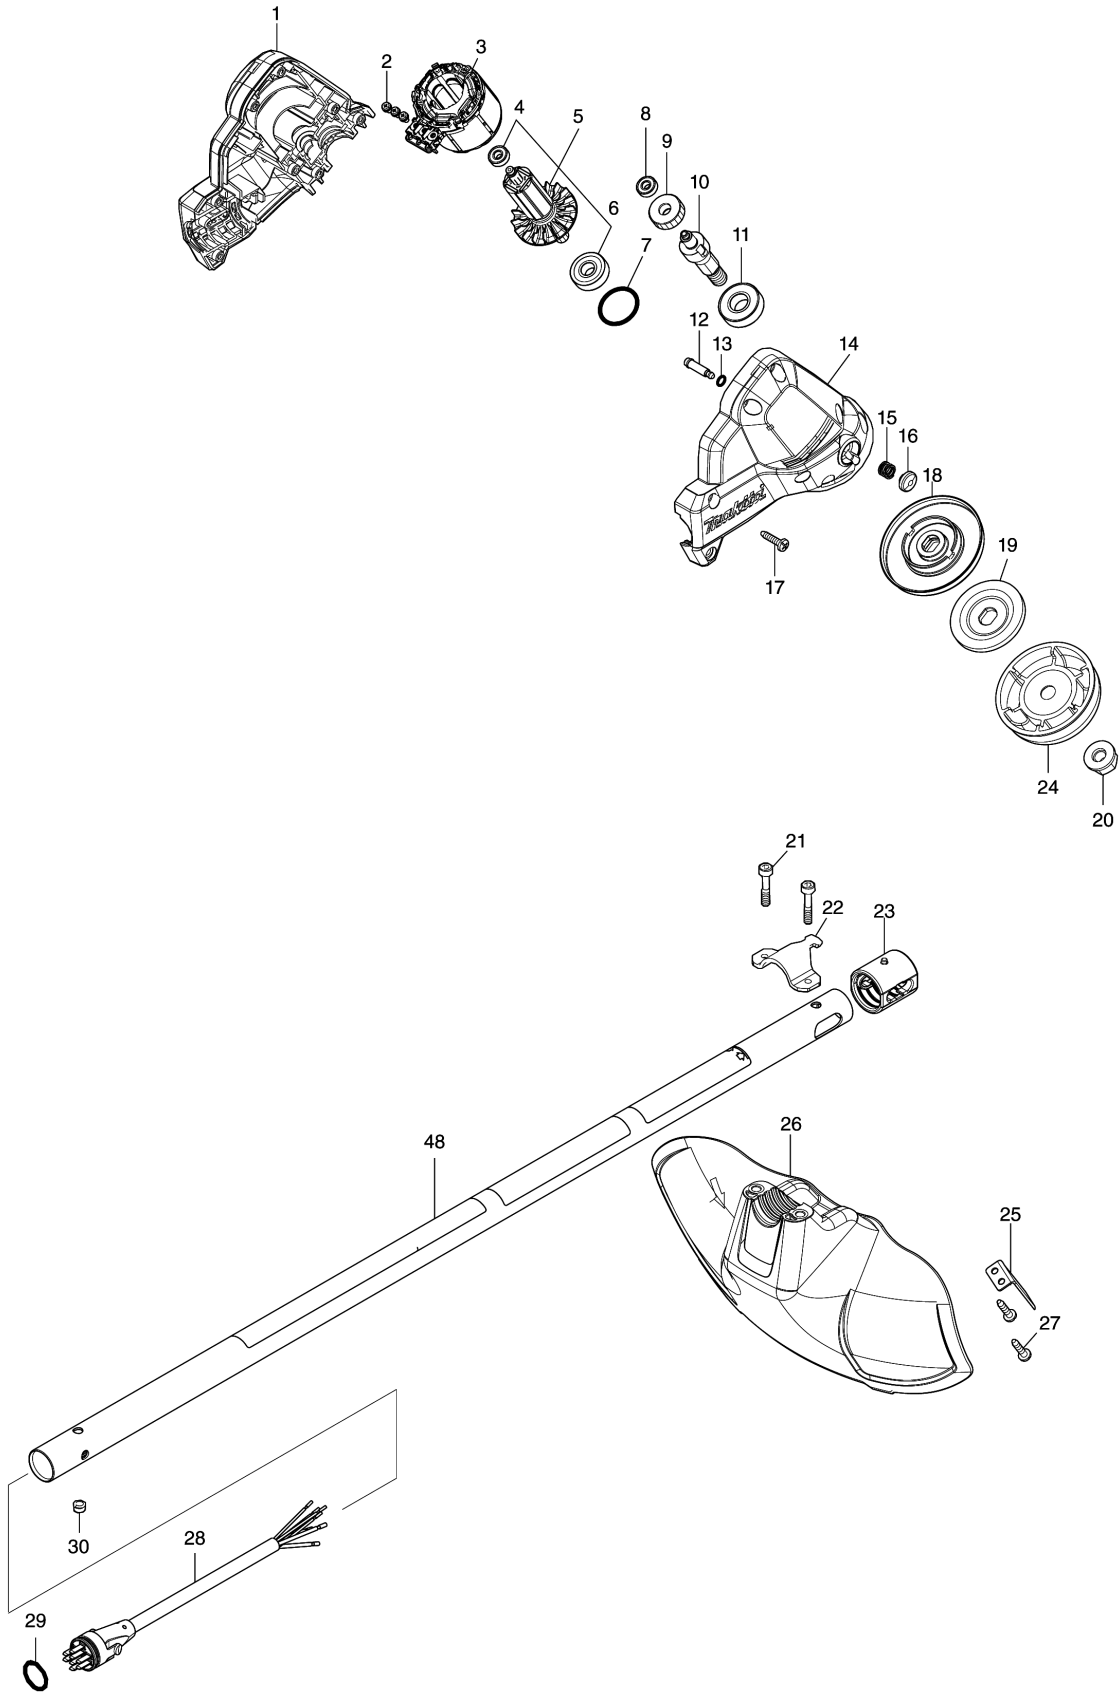

Model No.DUR191L CORDLESS GRASS TRIMMER

Model No.DUR191L CORDLESS GRASS TRIMMER

Model No.DUR191L CORDLESS GRASS TRIMMER

Item	Parts No.	Description	I/C	Qty	New/Old	Opt. 1	Opt. 2	Note
001	183P06-0	MOTOR HOUSING SET		1				
D10		INC. 14						
002	652069-6	FLAT HEAD SCREW M3X6		3				
003	629248-1	STATOR		1				
004	210215-3	BALL BEARING 695ZZ		1				
005	510449-1	ROTOR ASS'Y		1				
D10		INC. 4,6						
006	210049-4	BALL BEARING 609ZZ		1				
007	213380-7	O RING 24		1				
008	210215-3	BALL BEARING 695ZZ		1				
009	221492-2	HELICAL GEAR 26		1				
010	327542-2	CUTTER SHAFT		1				
011	211131-2	BALL BEARING 6001DDW		1				
012	256546-6	SHOULDER PIN 4		1				
013	213021-5	O RING 5		1				
014	183P06-0	MOTOR HOUSING SET		1				
D10		INC. 1						
015	233072-2	COMPRESSION SPRING 8		1				
016	412408-0	PIN CAP		1				
017	266326-2	TAPPING SCREW 4X18		8				
018	140T23-7	RECEIVE WASHER COMPLETE		1				
021	251513-6	H.S.H.BOLT M5X25		2				
022	347667-6	PROTECTOR CLAMP		1				
023	424567-8	RUBBER SLEEVE 24		1				
025	346855-2	CUTTER		1				
026	412392-9	PROTECTOR		1				
027	266326-2	TAPPING SCREW 4X18		2				
028	699088-1	POWER SUPPLY CORD UNIT		1				
029	213275-4	O RING 18		1				
030	326880-9	STOPPER PIN B		1				
031	454304-6	JOINT COVER		1				
032	233604-5	TORSION SPRING 3		1				
033	454303-8	LOCK LEVER		1				
034	233211-4	COMPRESSION SPRING 2		1				
035	265596-0	HEX.BOLT M6X40		1				
036	922311-2	HEX. SOCKET HEAD BOLT M6X12		1				
037	319531-1	JOINT 24 B		1				
038	922342-1	HEX. SOCKET HEAD BOLT M6X25		1				
039	258010-3	SPRING PIN 2.5-25		2				
040	253332-6	THIN WASHER 6		1				
041	213105-9	O RING 11		1				