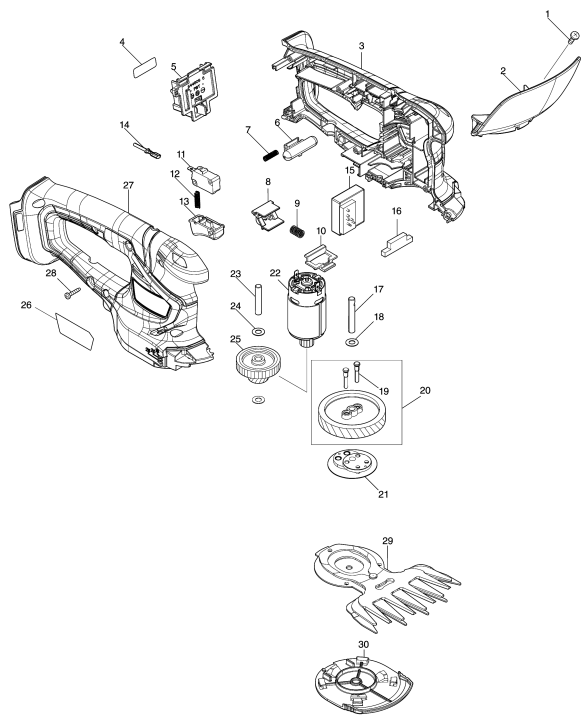

Model No.DUM111 110MM CORDLESS GRASS SHEAR

Model No.DUM111 110MM CORDLESS GRASS SHEAR

Item	Parts No.	Description	I/C	Qty	New/Old	Opt. 1	Opt. 2	Note
001	915116-7	BINDING HEAD SCREW M4X12		1				
002	141C31-9	PROTECTOR COMPLETE		1				
C10	8030K3-8	CAUTION LABEL		1				
003	183G03-2	HOUSING SET		1				
C10	931102-0	HEX. NUT M4		1				
C20	346275-0	PLATE		2				
C30	263005-3	RUBBER PIN 6		2				
D10		INC. 27						
004	811957-8	DUM111 SERIAL NO. LABEL		1				
005	644809-6	TERMINAL		1				
006	452438-9	LOCK OFF BUTTON		1				
007	231473-8	COMPRESSION SPRING 4		1				
008	457534-8	SLIDE PLATE		1				
009	234339-1	COMPRESSION SPRING 6		1				
010	454879-5	LOCK LEVER		1				
011	650744-8	SWITCH D3V-16-3C26		1				
012	231473-8	COMPRESSION SPRING 4		1				
013	417564-1	SWITCH LEVER		1				
014	632S19-1	LEAD UNIT		1				
015	620E35-1	CONTROLLER		1				
016	451814-4	DUST GUARD		1				
017	268254-7	PIN 6		1				
018	253715-0	FLAT WASHER 6		1				
019	268256-3	PIN 4		2				
020	135883-0	HELICAL GEAR 47 ASS'Y		1				
D10		INC. 19						
021	161598-3	CRANK COMPLETE		1				
022	629945-9	DC MOTOR		1				
023	268076-5	PIN 6		1				
024	253715-0	FLAT WASHER 6		2				
025	226831-1	GEAR 12-31		1				
026	811949-7	DUM111 NAME PLATE		1				
027	183G03-2	HOUSING SET		1				
C10	931102-0	HEX. NUT M4		1				
C20	346275-0	PLATE		2				
C30	263005-3	RUBBER PIN 6		2				
D10		INC. 3						
028	266429-2	TAPPING SCREW 3X16		6				
029	191N23-4	SHEAR BLADE ASSEMBLY 110 SET		1				
C10	188369-3	OIL VESSEL SET		1				
030	140451-6	UNDER COVER COMPLETE		1				