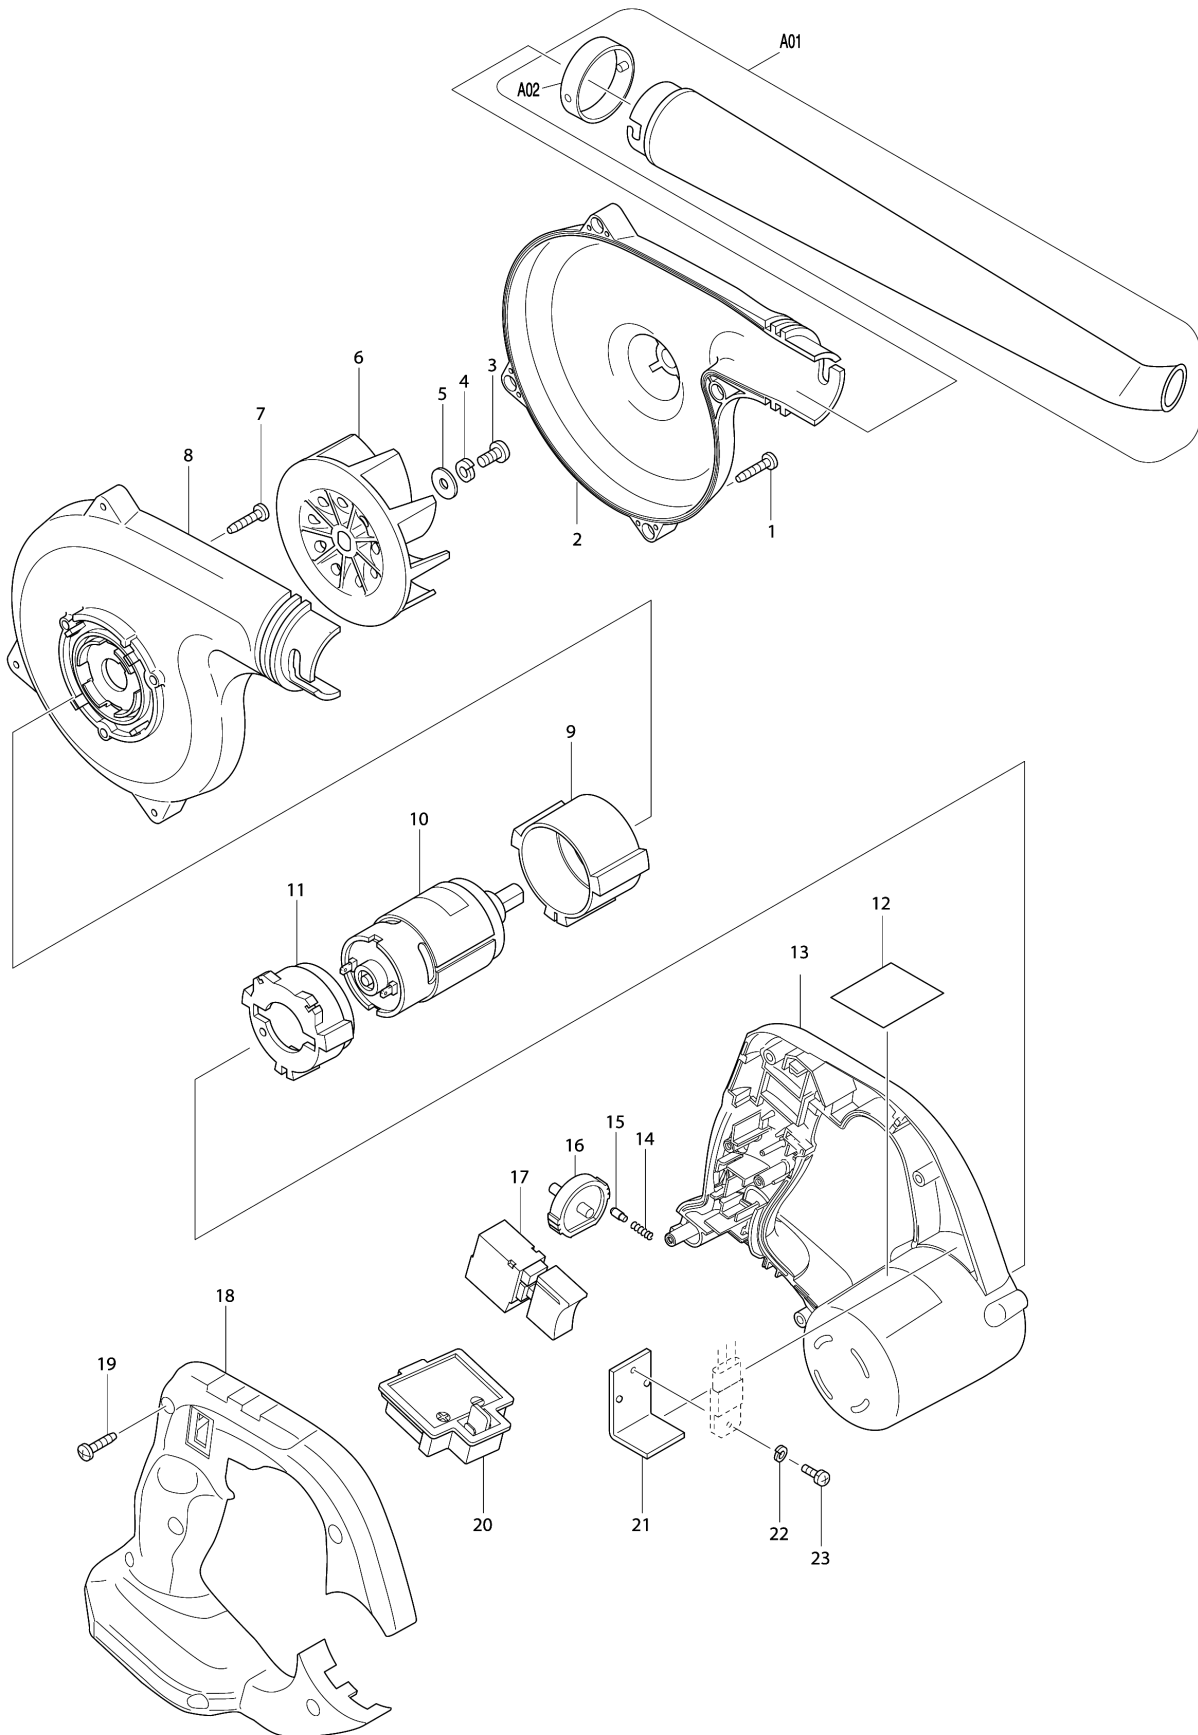

Model No.DUB183 CORDLESS BLOWER

Model No.DUB183 CORDLESS BLOWER

Item	Parts No.	Description	I/C	Qty	New/Old	Opt. 1	Opt. 2	Note
001	KW00000210	TAPPING SCREW 4X18		4				
002	TP00000112	FAN HOUSING SET(AS-890FHL-MK-R		1				
D10		INC. 8						
003	KW00000220	PAN HEAD SCREW M5X8		1				
004	KW00000160	SPRING WASHER M5		1				
005	KW00000170	FLAT WASHER 5		1				
006	KW00000100	FAN AP-10302		1				
007	KW00000210	TAPPING SCREW 4X18		3				
008	TP00000112	FAN HOUSING SET(AS-890FHL-MK-R		1				
D10		INC. 2						
009	KW00000150	MOTOR RUBBER RING A		1				
010	TP00000113	MOTOR SET (AS-890-MS18-R)		1				
011	TP00000083	MOTOR RUBBER RING B		1				
013	TP00000176	MOTOR HOUSING SET		1	*			
D10		INC. 18			*			
013-1	TP00000211	MOTOR HOUSING SET	S	1				
D10		INC. 18						
014	TP00000084	SPRING		1				
015	TP00000085	PIN		1				
016	TP00000086	DIAL		1	*			
016-1	TP00000212	DIAL	S	1				
017	TP00000204	SWITCH AS-890SW05-MK-R		1	*			
017-1	TP00000209	SWITCH AS-890SW05A-MK-R	S	1				
018	TP00000176	MOTOR HOUSING SET		1	*			
D10		INC. 13			*			
018-1	TP00000211	MOTOR HOUSING SET	S	1				
D10		INC. 13						
019	KW00000210	TAPPING SCREW 4X18		6				
020	GM00001116	BATTERY HOLDER (C2004185006)		1				
021	KW00000200	HEAT SINK AM-10313		1	*			
022	KW00000270	SPRING WASHER M3		1	*			
023	TP00000081	SCREW M3X6		1	*			
A01	TP00000199	LONG NOZZLE ASSEMBLY		1				
A02	TP00000201	JOINT		1				

Please order the parts with part number.

Print Date 27/3/2020