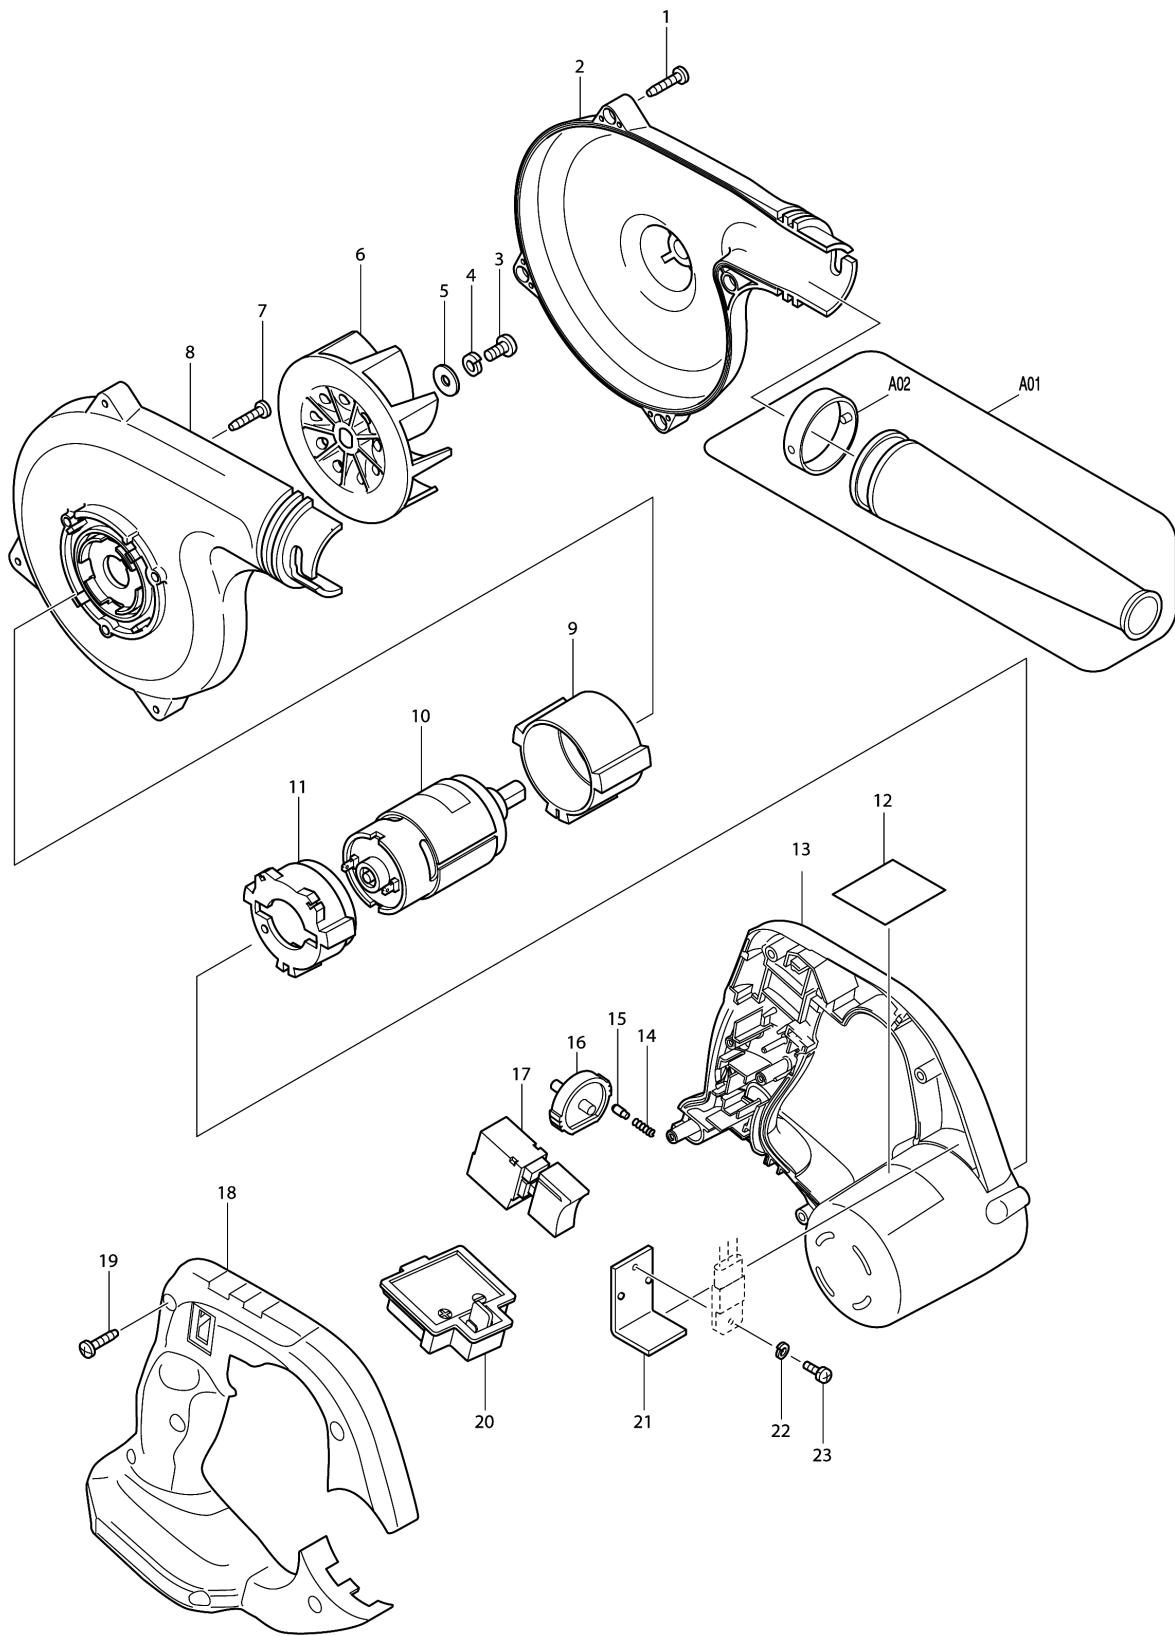

Model No.DUB182 CORDLESS BLOWER

Model No.DUB182 CORDLESS BLOWER

Item	Parts No.	Description	I/C	Qty	New/Old	Opt. 1	Opt. 2	Note
001	KW00000210	TAPPING SCREW 4X18		4				
002	TP00000112	FAN HOUSING SET(AS-890FHL-MK-R		1				
D10		INC. 8						
003	KW00000220	PAN HEAD SCREW M5X8		1				
004	KW00000160	SPRING WASHER M5		1				
005	KW00000170	FLAT WASHER 5		1				
006	KW00000100	FAN AP-10302		1				
007	KW00000210	TAPPING SCREW 4X18		3				
008	TP00000112	FAN HOUSING SET(AS-890FHL-MK-R		1				
D10		INC. 2						
009	KW00000150	MOTOR RUBBER RING A		1				
010	TP00000113	MOTOR SET (AS-890-MS18-R)		1				
011	TP00000083	MOTOR RUBBER RING B		1				
013	TP00000087	MOTOR HOUSING		1	*			
013-1	TP00000166	MOTOR HOUSING	S	1	*			
013-2	TP00000176	MOTOR HOUSING SET	<	1	*			
D10		INC. 18			*			
013-3	TP00000211	MOTOR HOUSING SET	S	1				
D10		INC. 18						
014	TP00000084	SPRING		1				
015	TP00000085	PIN		1				
016	TP00000086	DIAL		1	*			
016-1	TP00000212	DIAL	S	1				
017	KW00000230	SWITCH		1	*			
017-1	TP00000165	SWITCH	S	1	*			
017-2	TP00000170	SWITCH	<	1	*			
017-3	TP00000174	SWITCH	<	1	*			
017-4	TP00000204	SWITCH AS-890SW05-MK-R	<	1	*			
017-5	TP00000209	SWITCH AS-890SW05A-MK-R	S	1				
018	TP00000115	HANDLE COVER 18.0V		1	*			
018-1	TP00000168	HANDLE COVER	S	1	*			
018-2	TP00000176	MOTOR HOUSING SET	<	1	*			
D10		INC. 13			*			
018-3	TP00000211	MOTOR HOUSING SET	S	1				
D10		INC. 13						
019	KW00000210	TAPPING SCREW 4X18		6				
020	GM00001055	BATTERY HOLDER (C2010185006)		1	*			
020-1	GM00001116	BATTERY HOLDER (C2004185006)	O	1				
021	KW00000200	HEAT SINK AM-10313		1	*			
022	KW00000270	SPRING WASHER M3		1	*			

Model No.DUB182 CORDLESS BLOWER

Item	Parts No.	Description	I/C	Qty	New/Old	Opt. 1	Opt. 2	Note
023	TP00000081	SCREW M3X6		1	*			
A01	132025-7	NOZZLE ASS'Y		1				
C10	414145-2	JOINT		1				

Please order the parts with part number.