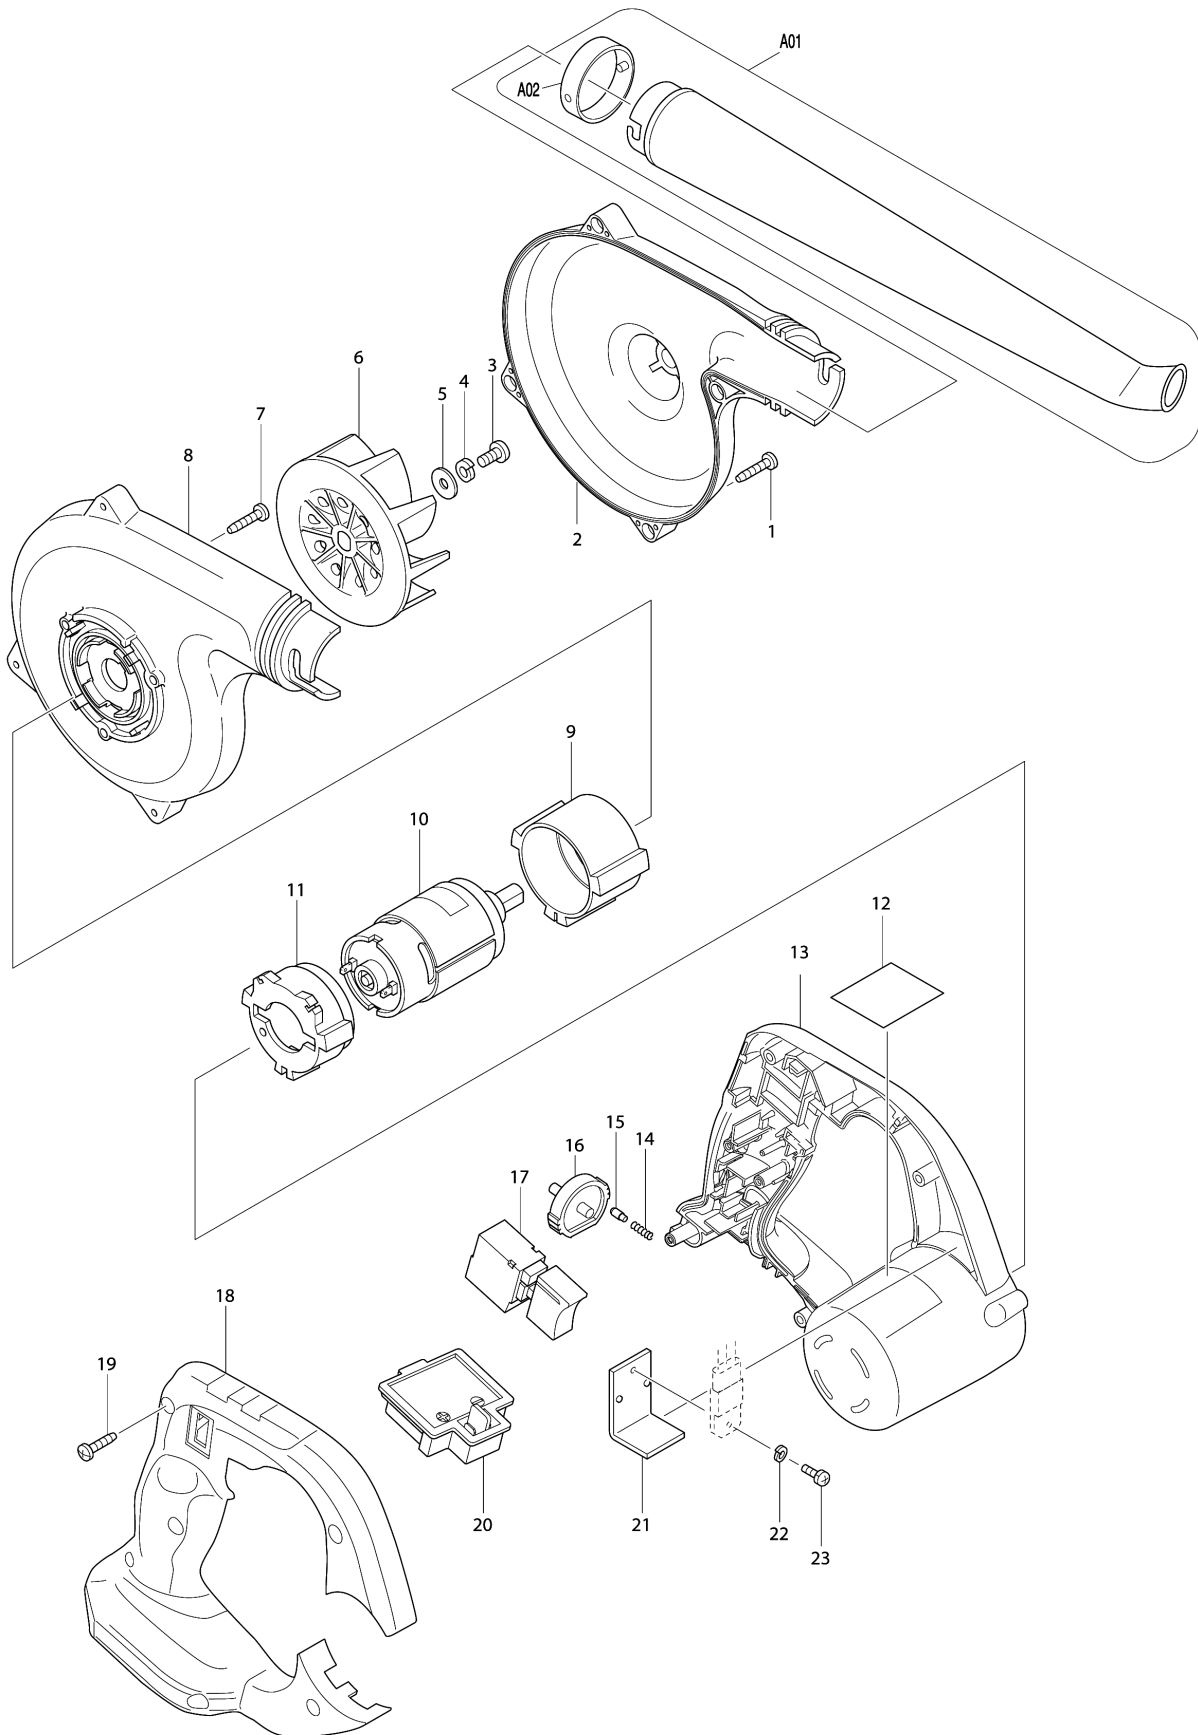

Model No.DUB143 CORDLESS BLOWER

Model No.DUB143 CORDLESS BLOWER

Item	Parts No.	Description	I/C	Qty	New/Old	Opt. 1	Opt. 2	Note
001	KW00000210	TAPPING SCREW 4X18		4				
002	TP00000112	FAN HOUSING SET(AS-890FHL-MK-R		1				
D10		INC. 8						
003	KW00000220	PAN HEAD SCREW M5X8		1				
004	KW00000160	SPRING WASHER M5		1				
005	KW00000170	FLAT WASHER 5		1				
006	KW00000100	FAN AP-10302		1				
007	KW00000210	TAPPING SCREW 4X18		3				
008	TP00000112	FAN HOUSING SET(AS-890FHL-MK-R		1				
D10		INC. 2						
009	KW00000150	MOTOR RUBBER RING A		1				
010	TP00000082	DC MOTOR (AS-890MS14-MK-R)		1				
011	TP00000083	MOTOR RUBBER RING B		1				
013	TP00000175	MOTOR HOUSING SET		1	*			
D10		INC. 18			*			
013-1	TP00000210	MOTOR HOUSING SET	S	1				
D10		INC. 18						
014	TP00000084	SPRING		1				
015	TP00000085	PIN		1				
016	TP00000086	DIAL		1	*			
016-1	TP00000212	DIAL	S	1				
017	TP00000204	SWITCH AS-890SW05-MK-R		1	*			
017-1	TP00000209	SWITCH AS-890SW05A-MK-R	S	1				
018	TP00000175	MOTOR HOUSING SET		1	*			
D10		INC. 13			*			
018-1	TP00000210	MOTOR HOUSING SET	S	1				
D10		INC. 13						
019	KW00000210	TAPPING SCREW 4X18		6				
020	643828-9	TERMINAL		1				
021	KW00000200	HEAT SINK AM-10313		1	*			
022	KW00000270	SPRING WASHER M3		1	*			
023	TP00000081	SCREW M3X6		1	*			
A01	TP00000199	LONG NOZZLE ASSEMBLY		1	*			
A01-1	191G09-6	GARDEN NOZZLE ASSEMBLY SET	O	1				
A02	TP00000201	JOINT		1				

Please order the parts with part number.

Print Date 26/1/2022