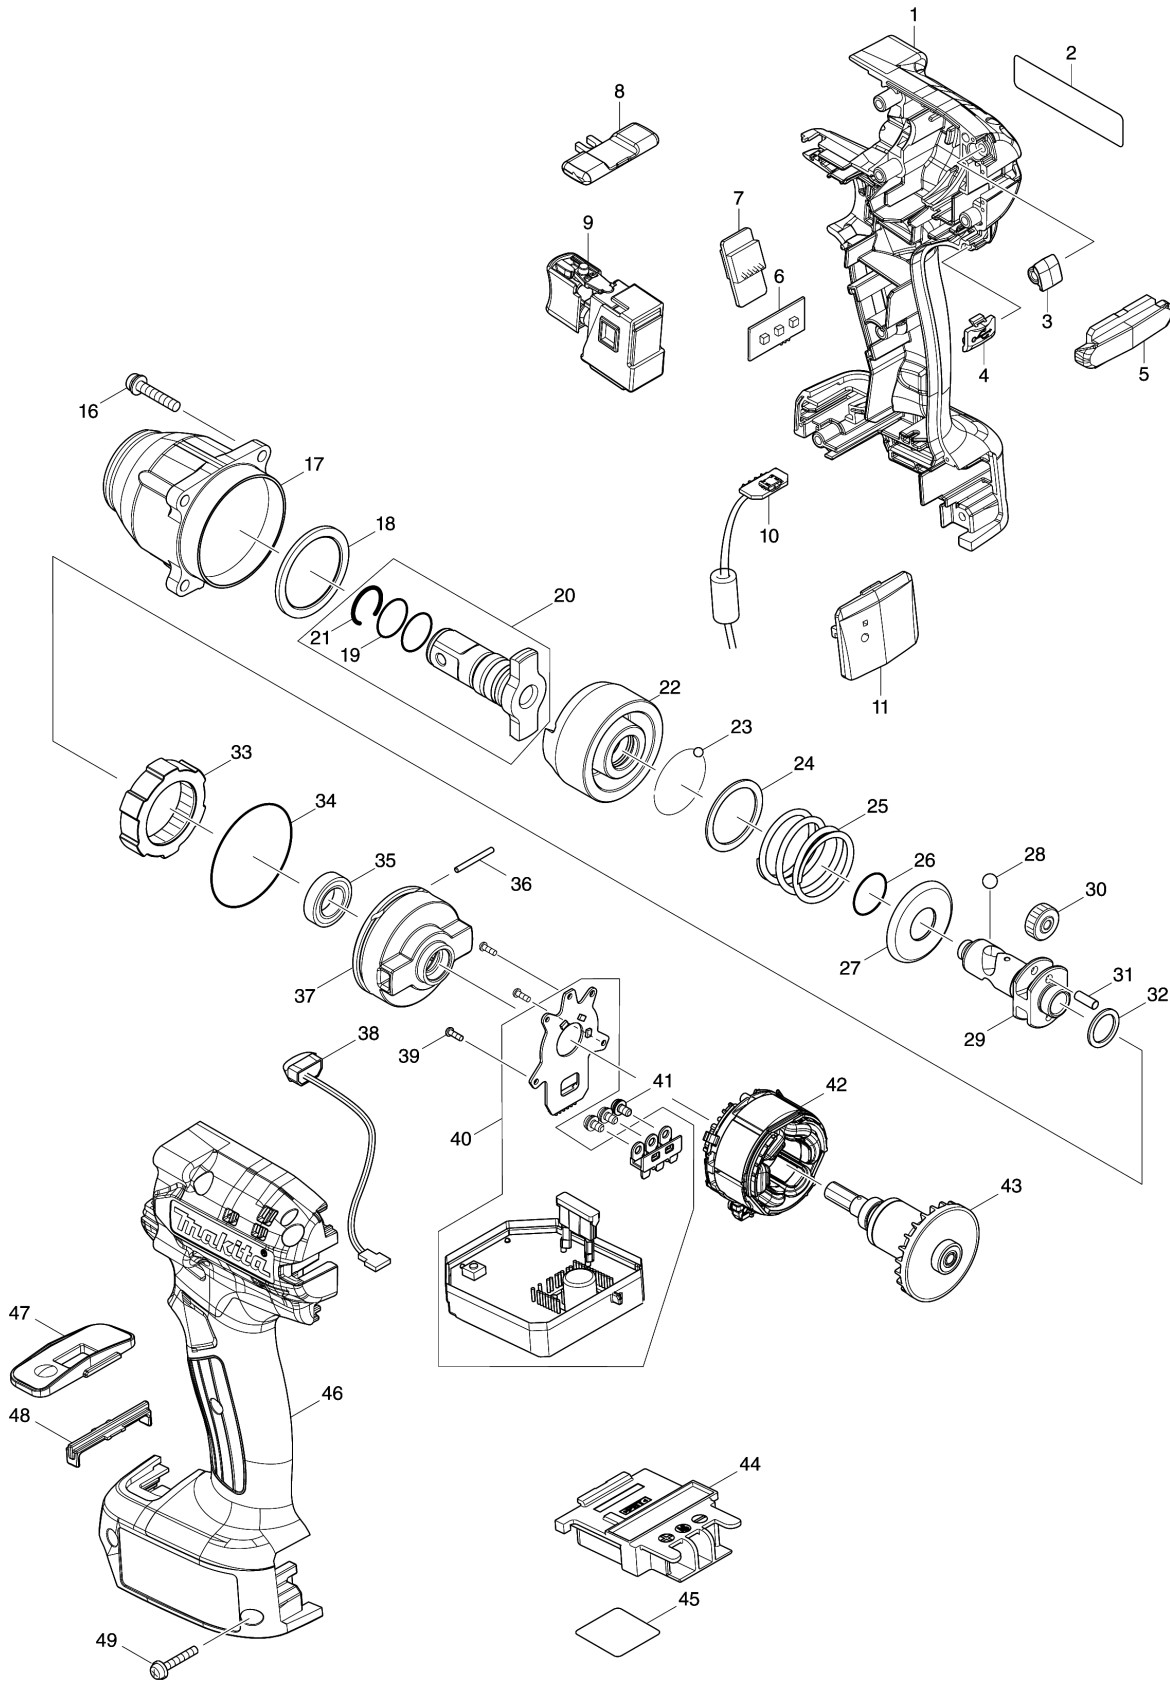

Model No.DTWA190 CORDLESS IMPACT WRENCH

Model No.DTWA190 CORDLESS IMPACT WRENCH

Item	Parts No.	Description	I/C	Qty	New/Old	Opt. 1	Opt. 2	Note
001	183M42-8	HOUSING SET		1	*			
C10	263005-3	RUBBER PIN 6		2	*			
C20	931002-4	HEX. NUT M3		7	*			
D10		INC. 46			*			
001-1	183P03-6	HOUSING SET	<	1	*			
C10	263005-3	RUBBER PIN 6		2	*			
C20	931002-4	HEX. NUT M3		7	*			
D10		INC. 46			*			
001-2	183M42-8	HOUSING SET	<	1				
C10	263005-3	RUBBER PIN 6		2				
C20	931002-4	HEX. NUT M3		7				
D10		INC. 46						
002	855V22-5	DTWA190 NAME PLATE		1				
003	459418-6	ID COVER GREEN		1				
004	144709-5	USB COVER COMPLETE		1				
005	457484-7	LENS		1				
006	620A98-3	LED CIRCUIT		1				
007	620A97-5	BUZZER CIRCUIT		1				
008	455053-8	F/R CHANGE LEVER		1				
009	140L08-5	SWITCH COMPLETE		1				
C10	422465-0	SWITCH COVER		1				
010	620A99-1	USB CIRCUIT		1				
011	459402-1	COVER		1				
016	265145-3	+ PAN HEAD SCREW M4X22		4				
017	140L05-1	HAMMER CASE A COMPLETE		1				
C10	210190-3	BALL BEARING 6803LLU		2				
C20	213407-3	O RING 26		2				
C30	253438-0	FLAT WASHER 20		1				
C40	962115-0	RETAINING RING R-26		1				
018	261160-5	NYLON WASHER 30		1				
019	213233-0	O-RING 15		2				
020	136119-0	ANVIL E 12.7 ASSY		1				
D10		INC. 19,21						
021	231907-1	RING SPRING 10		1				
022	327347-0	HAMMER F		1				
023	216001-0	STEEL BALL 3.5		24				
024	267175-0	FLAT WASHER 24		1				
025	232529-0	COMPRESSION SPRING 25 F		1				
026	213541-9	O-RING 14		1				
027	267851-6	CUP WASHER 14		1				
028	216011-7	STEEL BALL 5.6		2				
029	327355-1	SPINDLE B		1				

Please order the parts with part number.

Print Date 28/1/2022