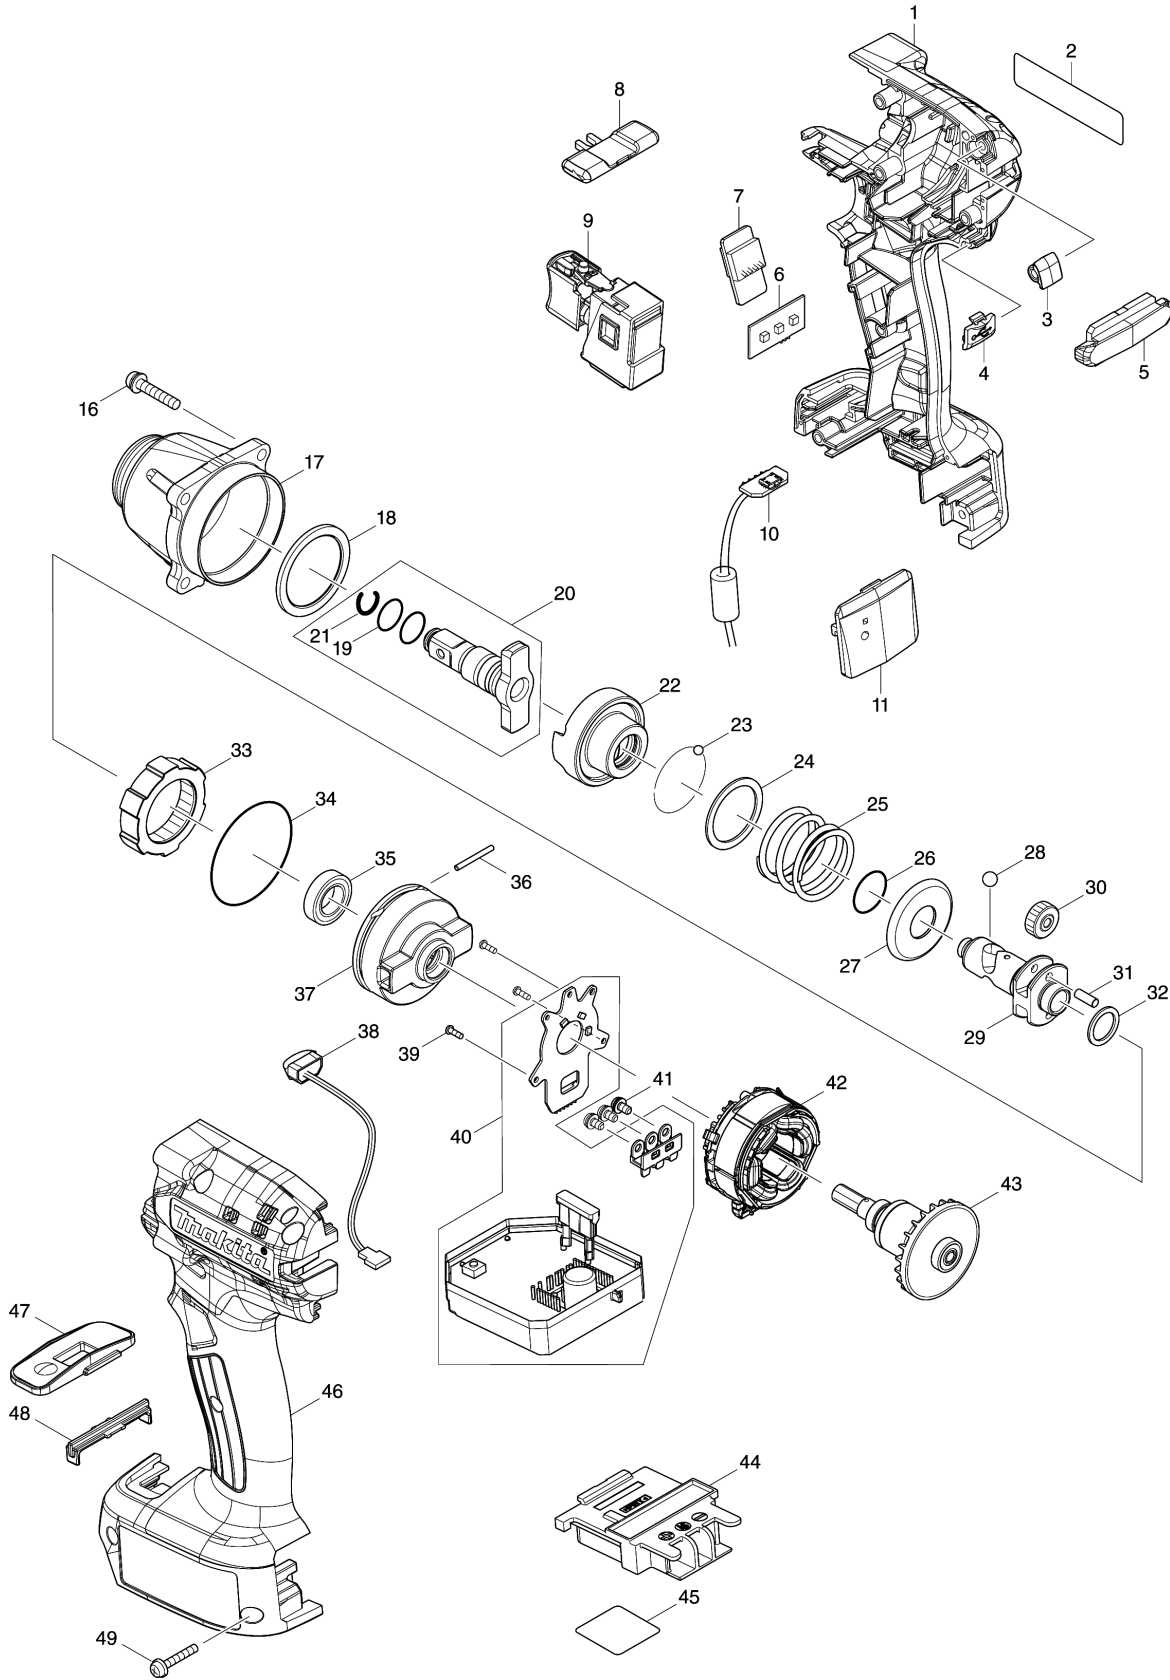

Model No.DTWA070 CORDLESS IMPACT WRENCH

Model No.DTWA070 CORDLESS IMPACT WRENCH

Item	Parts No.	Description	I/C	Qty	New/Old	Opt. 1	Opt. 2	Note
001	183M41-0	HOUSING SET		1	*			
C10	263005-3	RUBBER PIN 6		2	*			
C20	931002-4	HEX. NUT M3		7	*			
D10		INC. 46			*			
001-1	183P02-8	HOUSING SET	<	1	*			
C10	263005-3	RUBBER PIN 6		2	*			
C20	931002-4	HEX. NUT M3		7	*			
D10		INC. 46			*			
001-2	183M41-0	HOUSING SET	<	1				
C10	263005-3	RUBBER PIN 6		2				
C20	931002-4	HEX. NUT M3		7				
D10		INC. 46						
002	855U74-0	DTWA070 NAME PLATE		1				
003	459415-2	ID COVER WHITE		1				
004	144709-5	USB COVER COMPLETE		1				
005	457484-7	LENS		1				
006	620A98-3	LED CIRCUIT		1				
007	620A97-5	BUZZER CIRCUIT		1				
008	455053-8	F/R CHANGE LEVER		1				
009	140L08-5	SWITCH COMPLETE		1				
C10	422465-0	SWITCH COVER		1				
010	620A99-1	USB CIRCUIT		1				
011	459402-1	COVER		1				
016	265145-3	+ PAN HEAD SCREW M4X22		4				
017	140L07-7	HAMMER CASE C COMPLETE		1				
C10	210177-5	BALL BEARING 68/14LLU		2				
C20	213380-7	O RING 24		2				
C30	267063-1	FLAT WASHER 18		1				
C40	962113-4	RETAINING RING R-24		1				
018	261160-5	NYLON WASHER 30		1				
019	213118-0	O RING 12		2				
020	136118-2	ANVIL E 9.5 ASSY		1				
D10		INC. 19,21						
021	231964-9	RING SPRING 7		1				
022	327343-8	HAMMER B		1				
023	216001-0	STEEL BALL 3.5		24				
024	267175-0	FLAT WASHER 24		1				
025	232524-0	COMPRESSION SPRING 25 A		1				
026	213541-9	O-RING 14		1				
027	267851-6	CUP WASHER 14		1				
028	216011-7	STEEL BALL 5.6		2				
029	327354-3	SPINDLE A		1