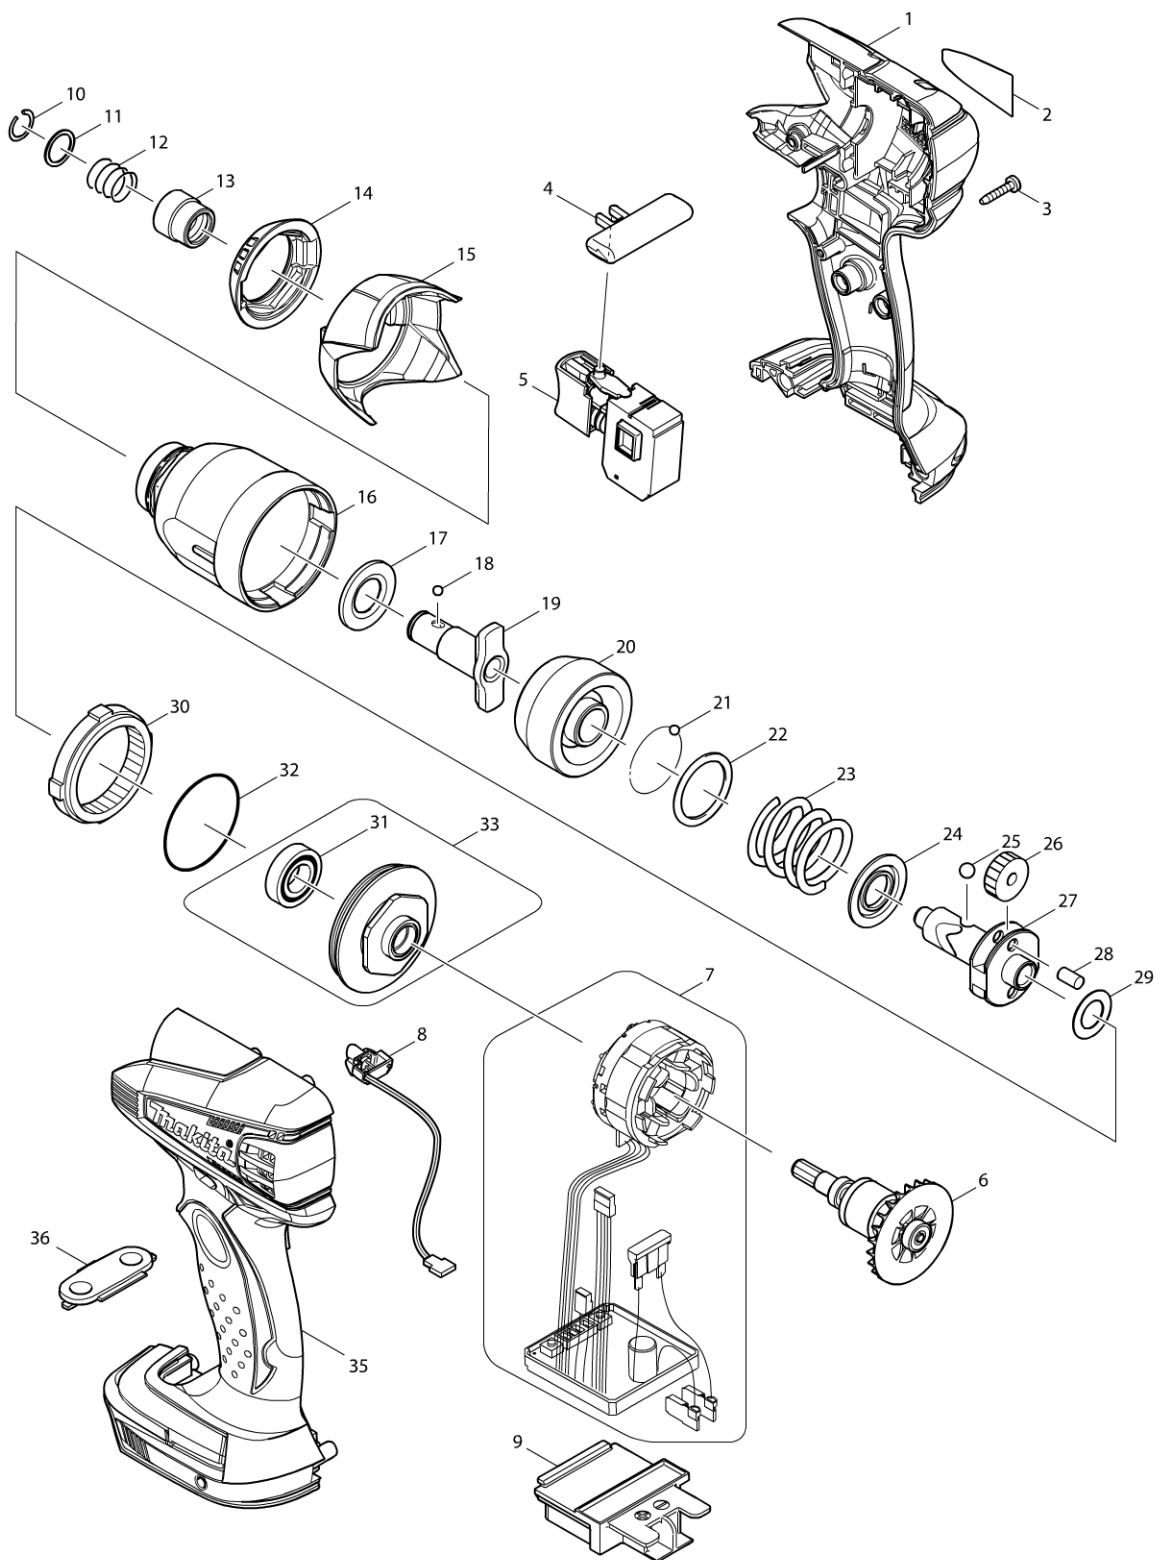

Model No. DTD145 CORDLESS IMPACT DRIVER

Model No. DTD145 CORDLESS IMPACT DRIVER

Item	Parts No.	Description	I/C	Qty	N/O	Opt. 1	Opt. 2	Note
001	188922-5	HOUSING SET		1				
C10	263005-3	RUBBER PIN 6		2				
D10		INC. 35						
002	815E65-7	DTD145 NAME PLATE		1				
003	266429-2	TAPPING SCREW 3X16		9				
004	419041-9	F/R CHANGE LEVER		1				
005	650632-9	SWITCH		1				
006	619239-0	ROTOR		1				
007	638723-6	STATOR UNIT		1				
C10	195262-4	CONTROLLER SET		1				
C20	194923-3	STATOR SET		1				
008	631829-9	LED CIRCUIT		1				
009	643833-6	TERMINAL		1				
010	231951-8	RING SPRING 11		1				
011	267085-1	FLAT WASHER 12		1				
012	233005-7	COMPRESSION SPRING 13		1				
013	324420-7	SLEEVE		1				
014	424362-6	BUMPER		1				
015	452294-7	HAMMER CASE COVER		1				
016	154590-6	HAMMER CASE COMPLETE		1				
017	261108-7	NYLON WASHER 14		1				
018	216001-0	STEEL BALL 3.5		2				
019	324432-0	ANVIL M		1				
020	325671-5	HAMMER		1				
021	216001-0	STEEL BALL 3.5		24				
022	267175-0	FLAT WASHER 24		1				
023	234082-2	COMPRESSION SPRING 25		1				
024	267766-7	CUP WASHER 14		1				
025	216011-7	STEEL BALL 5.6		2				
026	227233-4	SPUR GEAR 22		2				
027	324552-0	SPINDLE		1				
028	256253-1	PIN 5		2				
029	267212-0	FLAT WASHER 12		1				
030	227150-8	INTERNAL GEAR 51		1				
032	213507-9	O RING 40		1				
033	158145-9	BEARING BOX COMPLETE		1				
035	188922-5	HOUSING SET		1				
C10	263005-3	RUBBER PIN 6		2				
D10		INC. 1						
036	140574-0	SWITCH PLATE COMPLETE		1				
A01	266622-8	+ TRUSS HEAD SCREW M4X12		1				
A02	346317-0	HOOK		1				
A03D	***DC18RC	DC18RC FAST CHARGER		1				
A04D	194204-5	BATTERY BL1830 SET		2				
A05D	450128-8	BATTERY COVER		1				
A06D	141239-7	PLASTIC CARRYING CASE		1				
C10	324207-7	SHAFT		1				
C20	413098-2	PLATE		4				

Please order the parts with a part number.

Print Date 16/09/2014