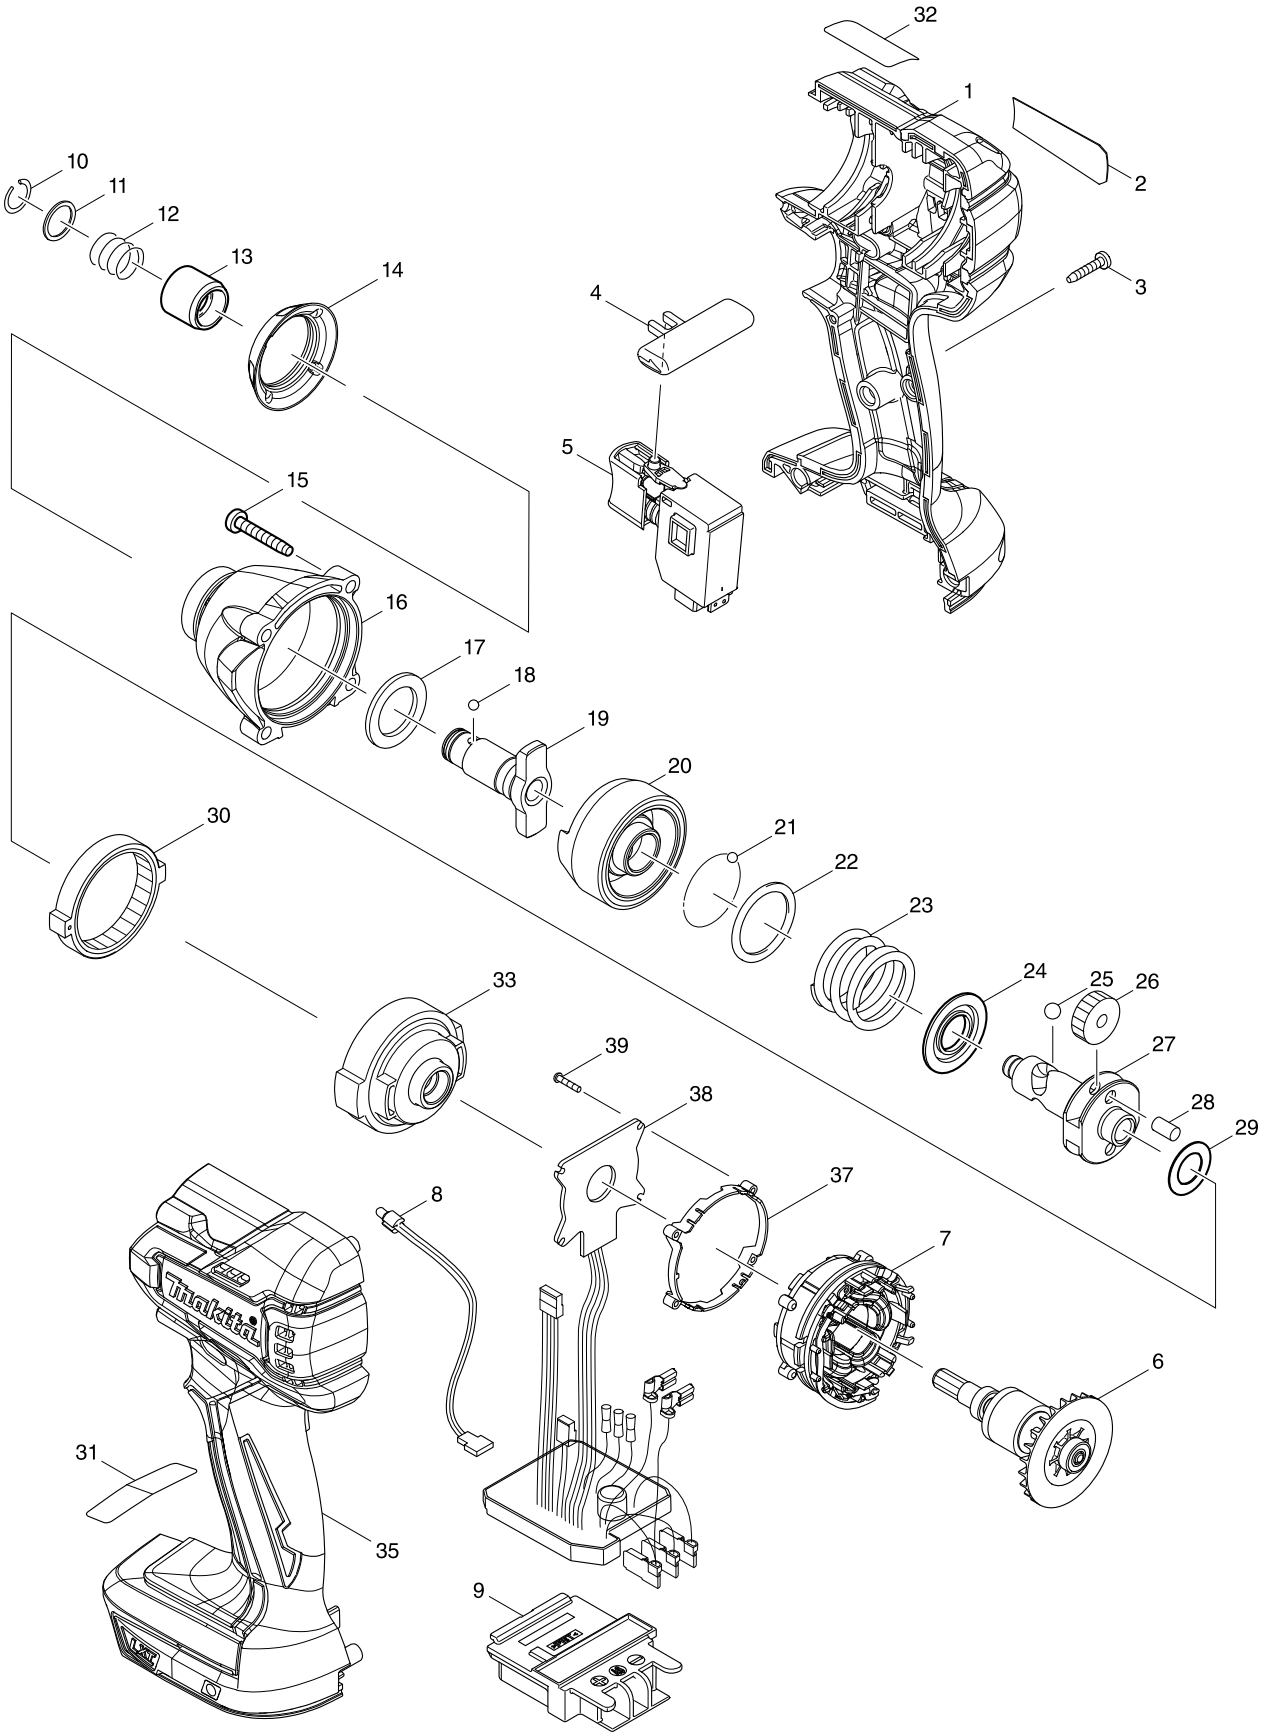

Model No. DTD129 CORDLESS IMPACT DRIVER

Model No. DTD129 CORDLESS IMPACT DRIVER

Item	Parts No.	Description	I/C	Qty	N/O	Opt. 1	Opt. 2	Note
001H	187455-7	HOUSING SET		1	*			
C10	263005-3	RUBBER PIN 6		2	*			
D10		INC. 35			*			
001I	187455-7	HOUSING SET		1	*			
C10	263005-3	RUBBER PIN 6		2	*			
D10		INC. 35			*			
001J	187455-7	HOUSING SET		1	*			
C10	263005-3	RUBBER PIN 6		2	*			
D10		INC. 35			*			
001K	187455-7	HOUSING SET		1	*			
C10	263005-3	RUBBER PIN 6		2	*			
D10		INC. 35			*			
001L	187455-7	HOUSING SET		1	*			
C10	263005-3	RUBBER PIN 6		2	*			
D10		INC. 35			*			
001M	187455-7	HOUSING SET		1	*			
C10	263005-3	RUBBER PIN 6		2	*			
D10		INC. 35			*			
001N	187455-7	HOUSING SET		1	*			
C10	263005-3	RUBBER PIN 6		2	*			
D10		INC. 35			*			
001-1H	187455-7	HOUSING SET	O	1				
C10	263005-3	RUBBER PIN 6		2				
D10		INC. 35						
001-1I	187455-7	HOUSING SET	O	1				
C10	263005-3	RUBBER PIN 6		2				
D10		INC. 35						
001-1J	187455-7	HOUSING SET	O	1				
C10	263005-3	RUBBER PIN 6		2				
D10		INC. 35						
001-1K	187455-7	HOUSING SET	O	1				
C10	263005-3	RUBBER PIN 6		2				
D10		INC. 35						
001-1L	187455-7	HOUSING SET	O	1				
C10	263005-3	RUBBER PIN 6		2				
D10		INC. 35						
001-1M	187455-7	HOUSING SET	O	1				
C10	263005-3	RUBBER PIN 6		2				
D10		INC. 35						
001-1N	187455-7	HOUSING SET	O	1				
C10	263005-3	RUBBER PIN 6		2				
D10		INC. 35						
001-1O	187455-7	HOUSING SET		1				
C10	263005-3	RUBBER PIN 6		2				
D10		INC. 35						
001-1P	187455-7	HOUSING SET		1				
C10	263005-3	RUBBER PIN 6		2				
D10		INC. 35						