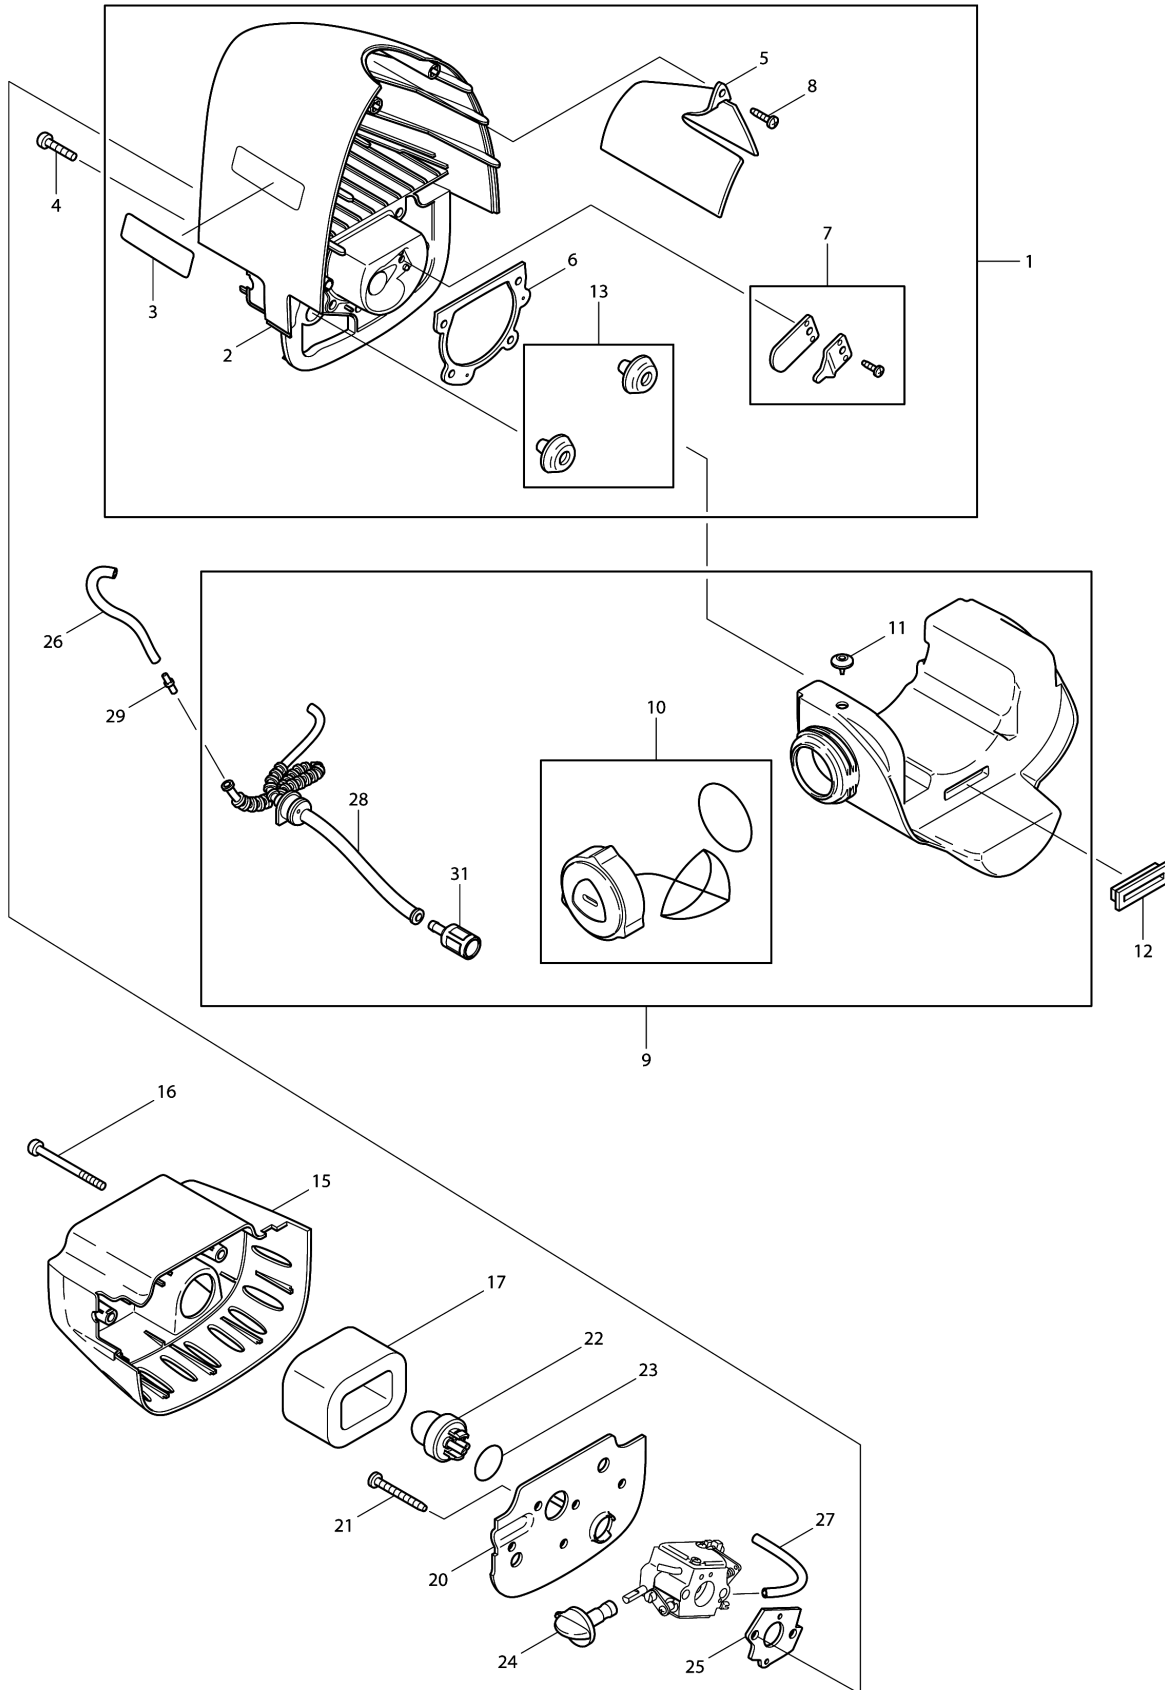

Model No.DST300 BRUSH CUTTER