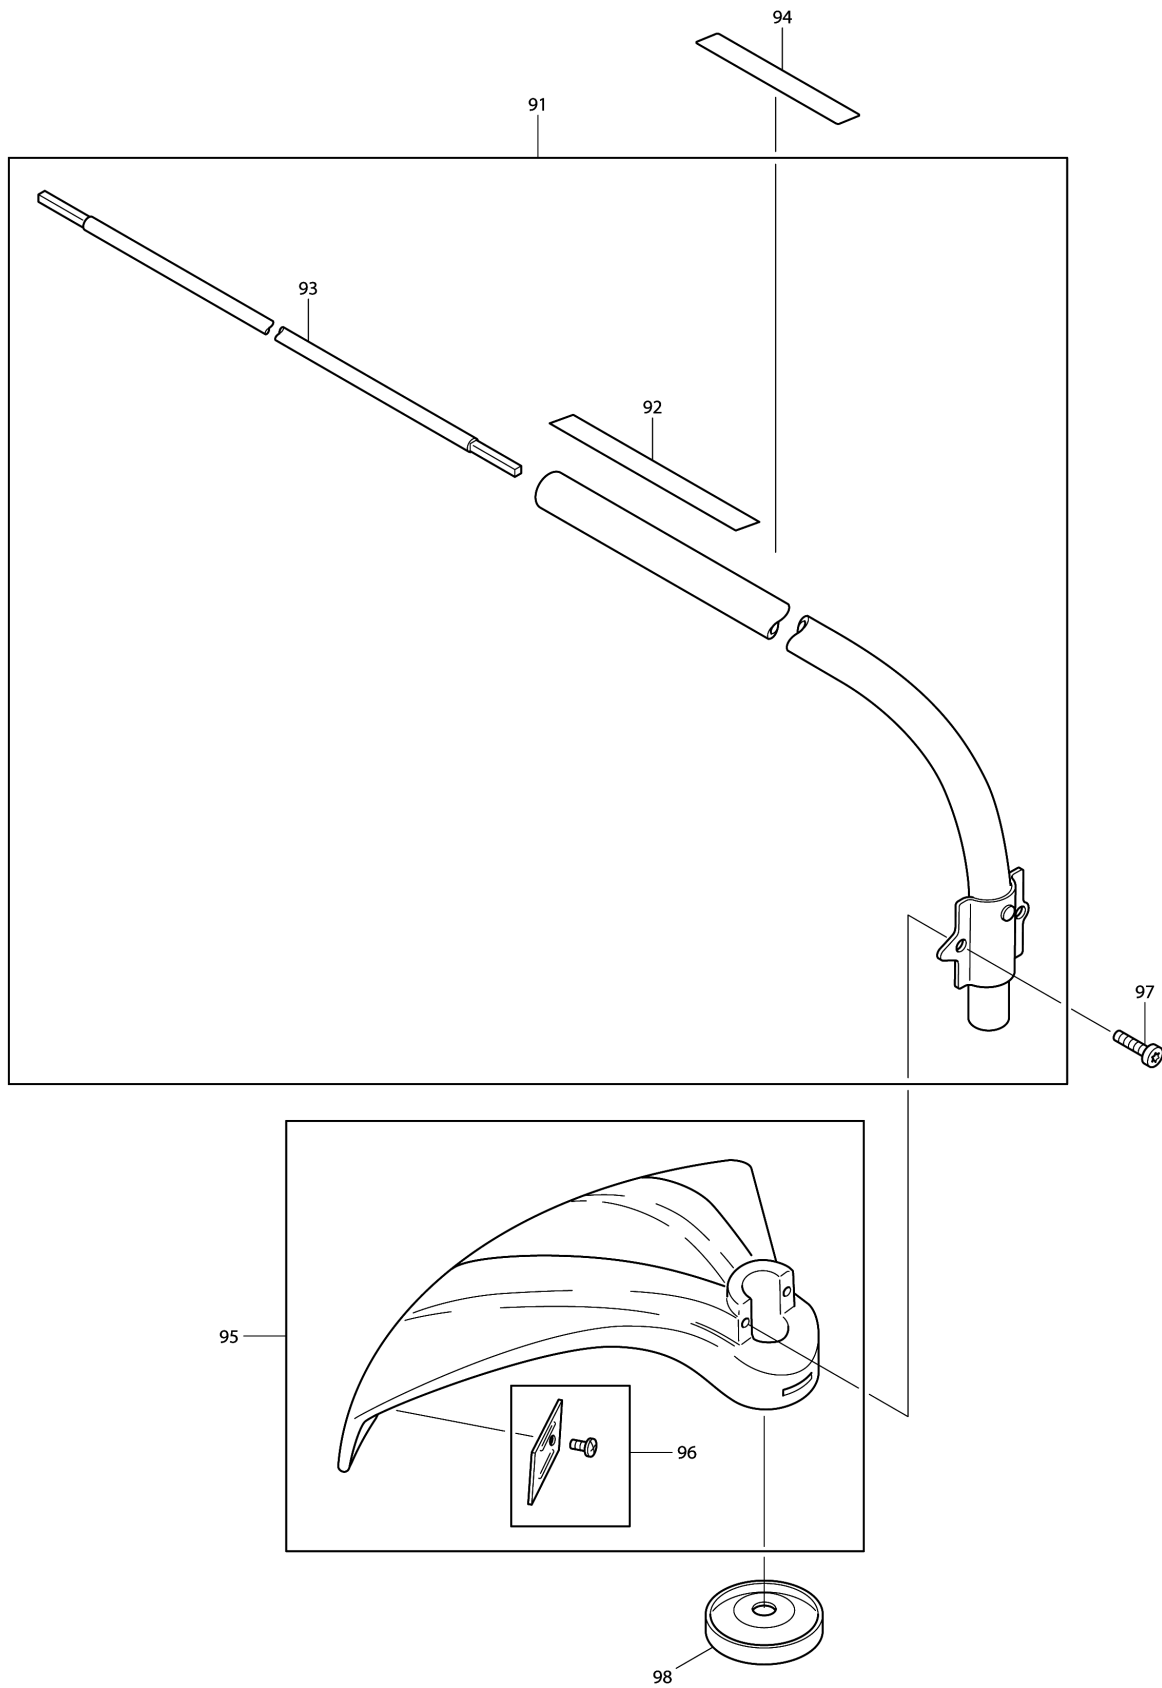

Model No.DST300 BRUSH CUTTER