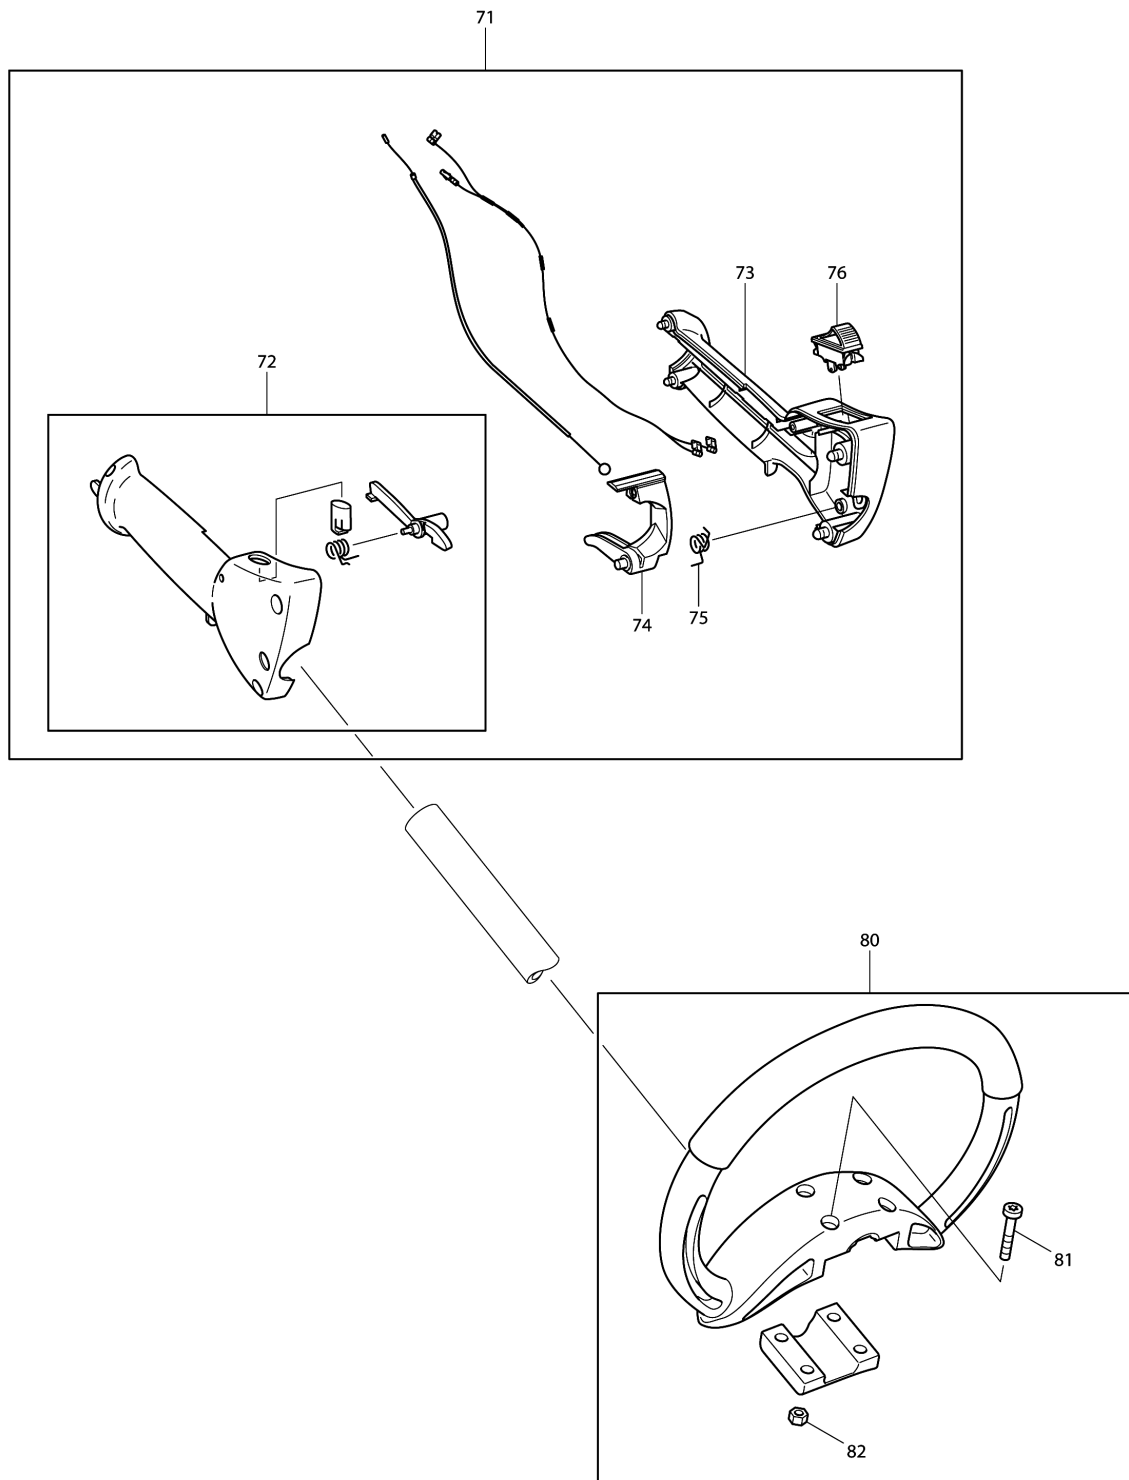

Model No.DST300 BRUSH CUTTER