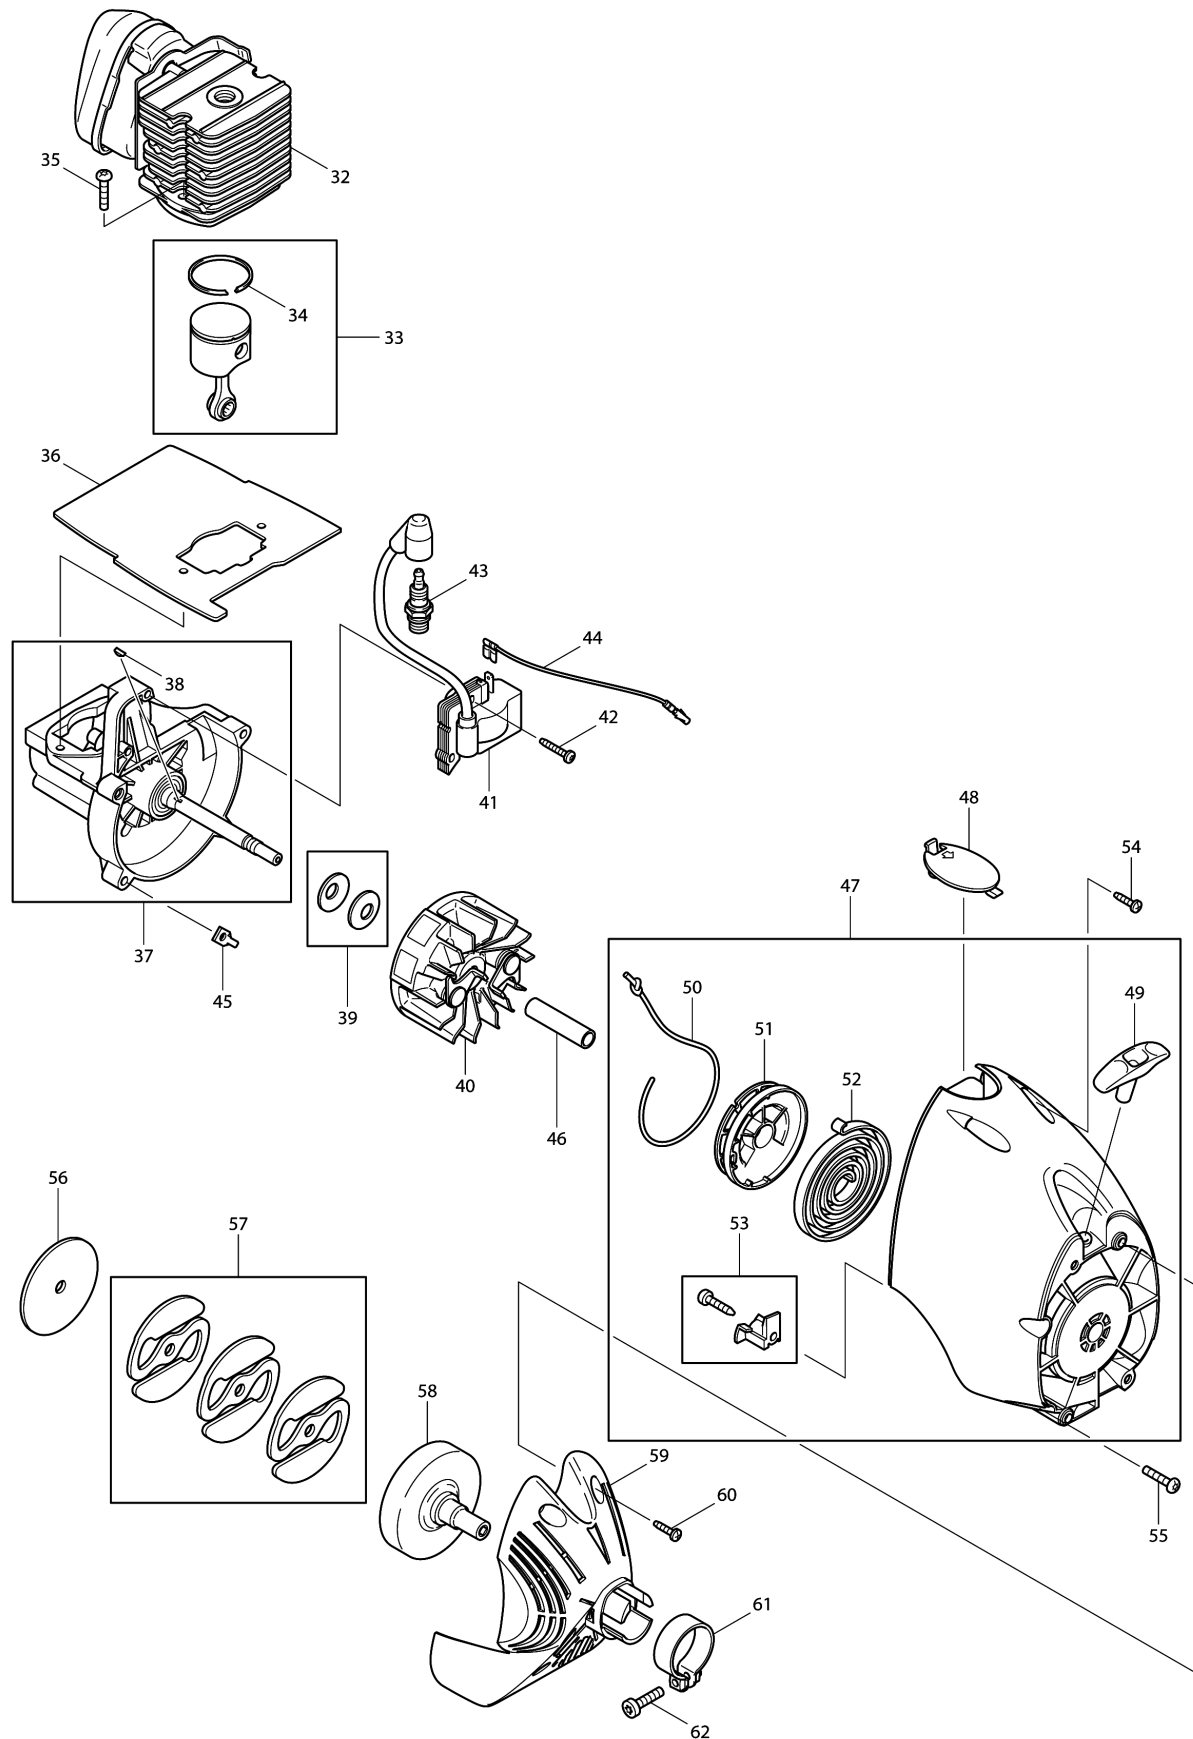

Model No.DST300 BRUSH CUTTER