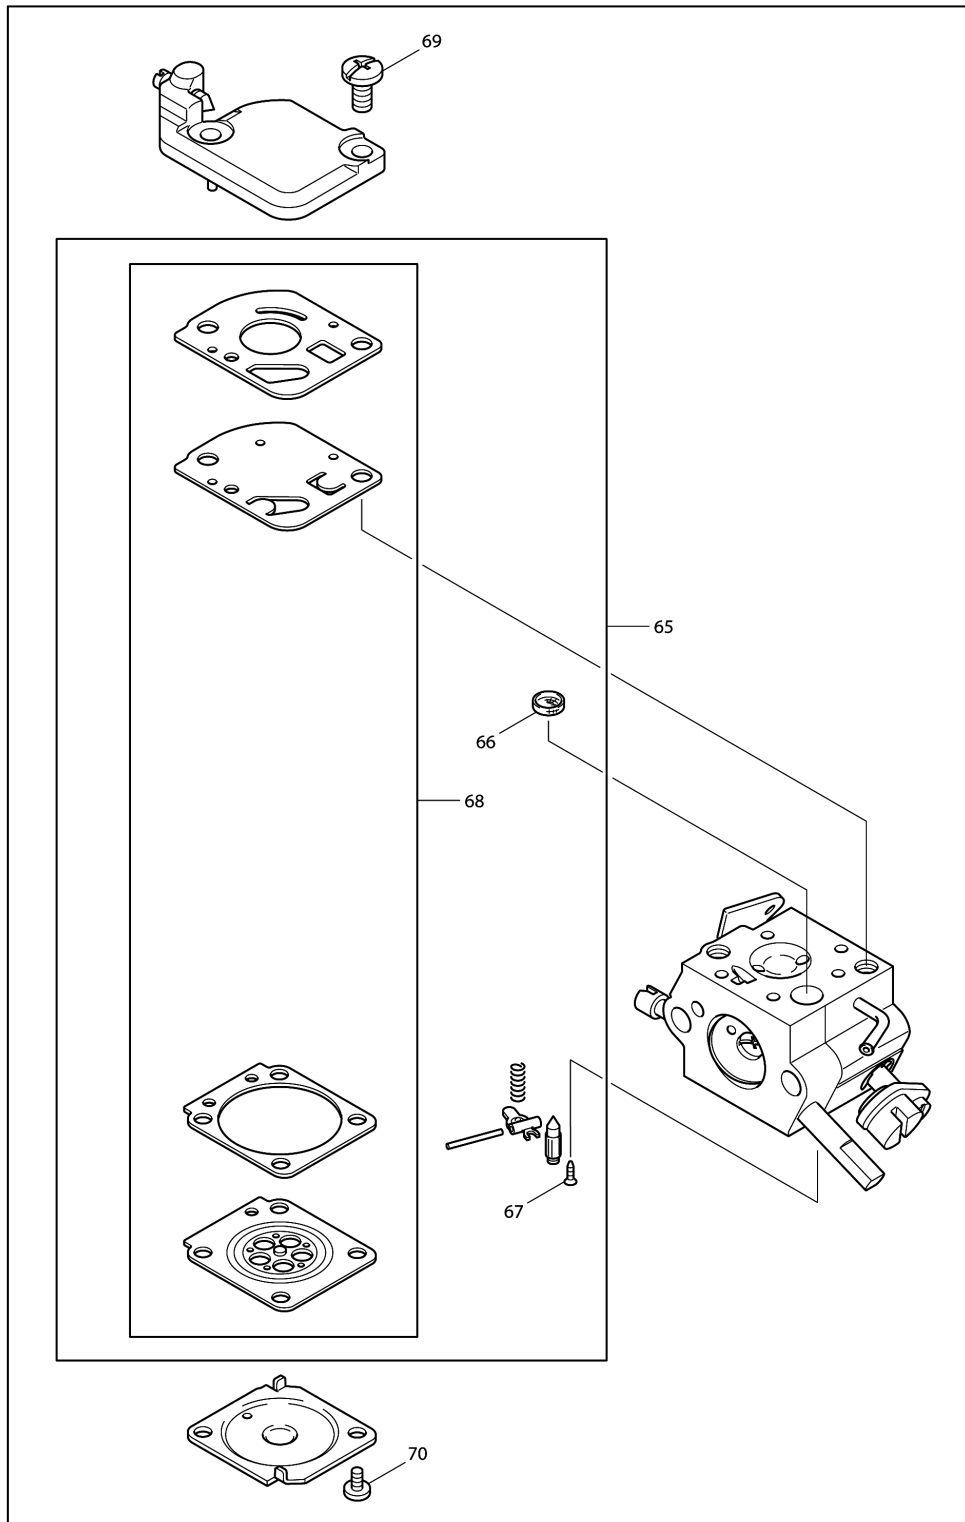

Model No.DST300 BRUSH CUTTER