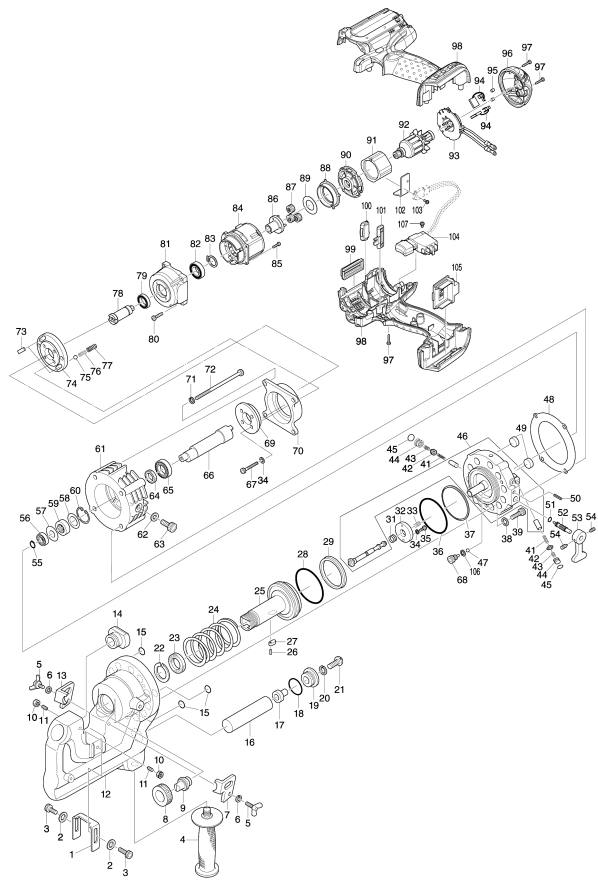

Model No.DPP200 CORDLESS HOLE PUNCHER

Model No.DPP200 CORDLESS HOLE PUNCHER

Item	Parts No.	Description	I/C	Qty	New/Old	Opt. 1	Opt. 2	Note
001	SC03505970	SLIDE STOPPPER		1				
002	941101-4	FLAT WASHER 5		2				
003	SC00000059	HEX. SOCKET HEAD BOLT 5X12		2				
004	SC00000155	GRIP M14		1				
005	SC07552000	WING BOLT M6X15		2				
006	942151-2	SPRING WASHER 6		2				
007	SC03302040	STRIPPER R		1				
008	SC03505270	PUNCH RETAINER		1				
009	SC05340100	PUNCH 12		1				
010	931301-4	HEX. NUT M6		2				
011	913327-8	SET SCREW (CONE POINT) M6X16		2				
012	SC03103700	C FRAME		1				
C10	SC07850050	HEX SOCKET TAPERED SCREW PLUG		3				
013	SC03302050	STRIPPER L		1				
014	SC00000215	DIE SB-12		1				
015	SC06505030	O RING P8		3				
016	SC09004910	OIL LEVELER SACK SET		1				
017	SC00000082	BUSH		1				
018	SC06505320	O RING P26		1				
019	SC03507010	BUSHING HOLDER		1				
020	SC00000065	SPRING WASHER 8		1				
021	SC00000034	SPECIAL PAN HEAD SCREW M8X20		1				
022	SC06503640	BACK UP RING		1				
023	SC06505880	SKY PACKING		1				
024	SC04000050	RETURN SPRING FOR CUTTER ROD		1				
025	SC03110750	ROD		1				
026	SC00000070	SPRING PIN 2.5X10		1				
027	SC03700020	KEY		1				
028	SC06505510	O RING S67		1				
029	SC00000096	ROD PACKING		1				
031	SC04005130	BULB RETURN SPRING		1				
032	SC03500690	STOPPER PLATE		1				
033	SC04004170	RELEASE BULB SPRING		1				
034	SC00000068	FLAT WASHER 4		6				
035	SC00000060	HEX. SOCKET HEAD BOLT 4X6		2				
036	SC06505190	O RING G65		1				
037	SC06503630	BACK UP RING G65		1				
038	SC07620040	WASHER HW8		12				
039	SC07514130	HEX. SOCKET HEAD BOLT M8X22		12				
041	SC00000150	PISTON RETURN SPRING		2				

Please order the parts with part number.

Print Date 24/9/2020

Model No.DPP200 CORDLESS HOLE PUNCHER

Item	Parts No.	Description	I/C	Qty	New/Old	Opt. 1	Opt. 2	Note
042	SC00000149	CHECK VALVE		2				
043	SC00000021	CHECK VALVE SPRING		2				
044	SC03500540	METAL PACKING		2				
045	SC06505590	O RING S-8		1				
046	SC09050110	CYLINDER COMPLETE		1				
C10	SC07900010	STEEL BALL S4		5				
C20	SC07523040	BOLT HSSX5		5				
C30	SC07900000	STEEL BALL 3		2				
C40	SC07521010	BOLT HS4X4		2				
047	SC07900010	STEEL BALL S4		1				
048	SC04601600	LINER B		1				
049	SC00000020	MAGNET		2				
050	951116-3	SPRING PIN 4-20		1				
051	SC00000158	O RING P4		1				
052	SC00000146	RETURN VALVE		1				
053	SC00000147	RETURN LEVER		1				
054	913301-6	SET SCREW (CUP POINT) M6X6		2				
055	SC07411250	CIRCLIP STW5		1				
056	SC07100050	BALL BEARING 698		1				
057	SC03301350	WASHER B		1				
058	SC03301340	WASHER A		1				
059	SC07201030	NEEDLE BEARING		1				
060	SC07411330	RETAINING RING H25		1				
061	SC03211330	PUMP CASE		1				
062	SC00000489	SEAL WASHER WF10171.6		1				
063	SC00000161	HEX. SOCKET HEAD BOLT M10X15		1				
064	SC06504050	OIL SEAL UE15257		1				
065	SC00000050	BALL BEARING 6002RU		1				
066	SC03501070	CRANK SHAFT		1				
067	SC07511070	HEX. SOCKET HEAD BOLT M4X25		4				
068	SC03513230	SEAL BOLT		1				
069	SC03251180	FLANGE		1				
070	SC03251320	SPACER		1				
071	942101-7	SPRING WASHER 5		4				
072	SC07512130	HEX. SOCKET HEAD BOLT M5X65		4				
073	SC04007990	LEAF SPRING		2				
074	SC03252560	FLANGE FOR MOTOR		1				
075	SC07900080	STEEL BALL D6		2				
076	SC04007970	POSITION SPRING B		2				
077	SC04007960	POSITION SPRING A		2				

Please order the parts with part number.

Print Date 24/9/2020

Model No.DPP200 CORDLESS HOLE PUNCHER