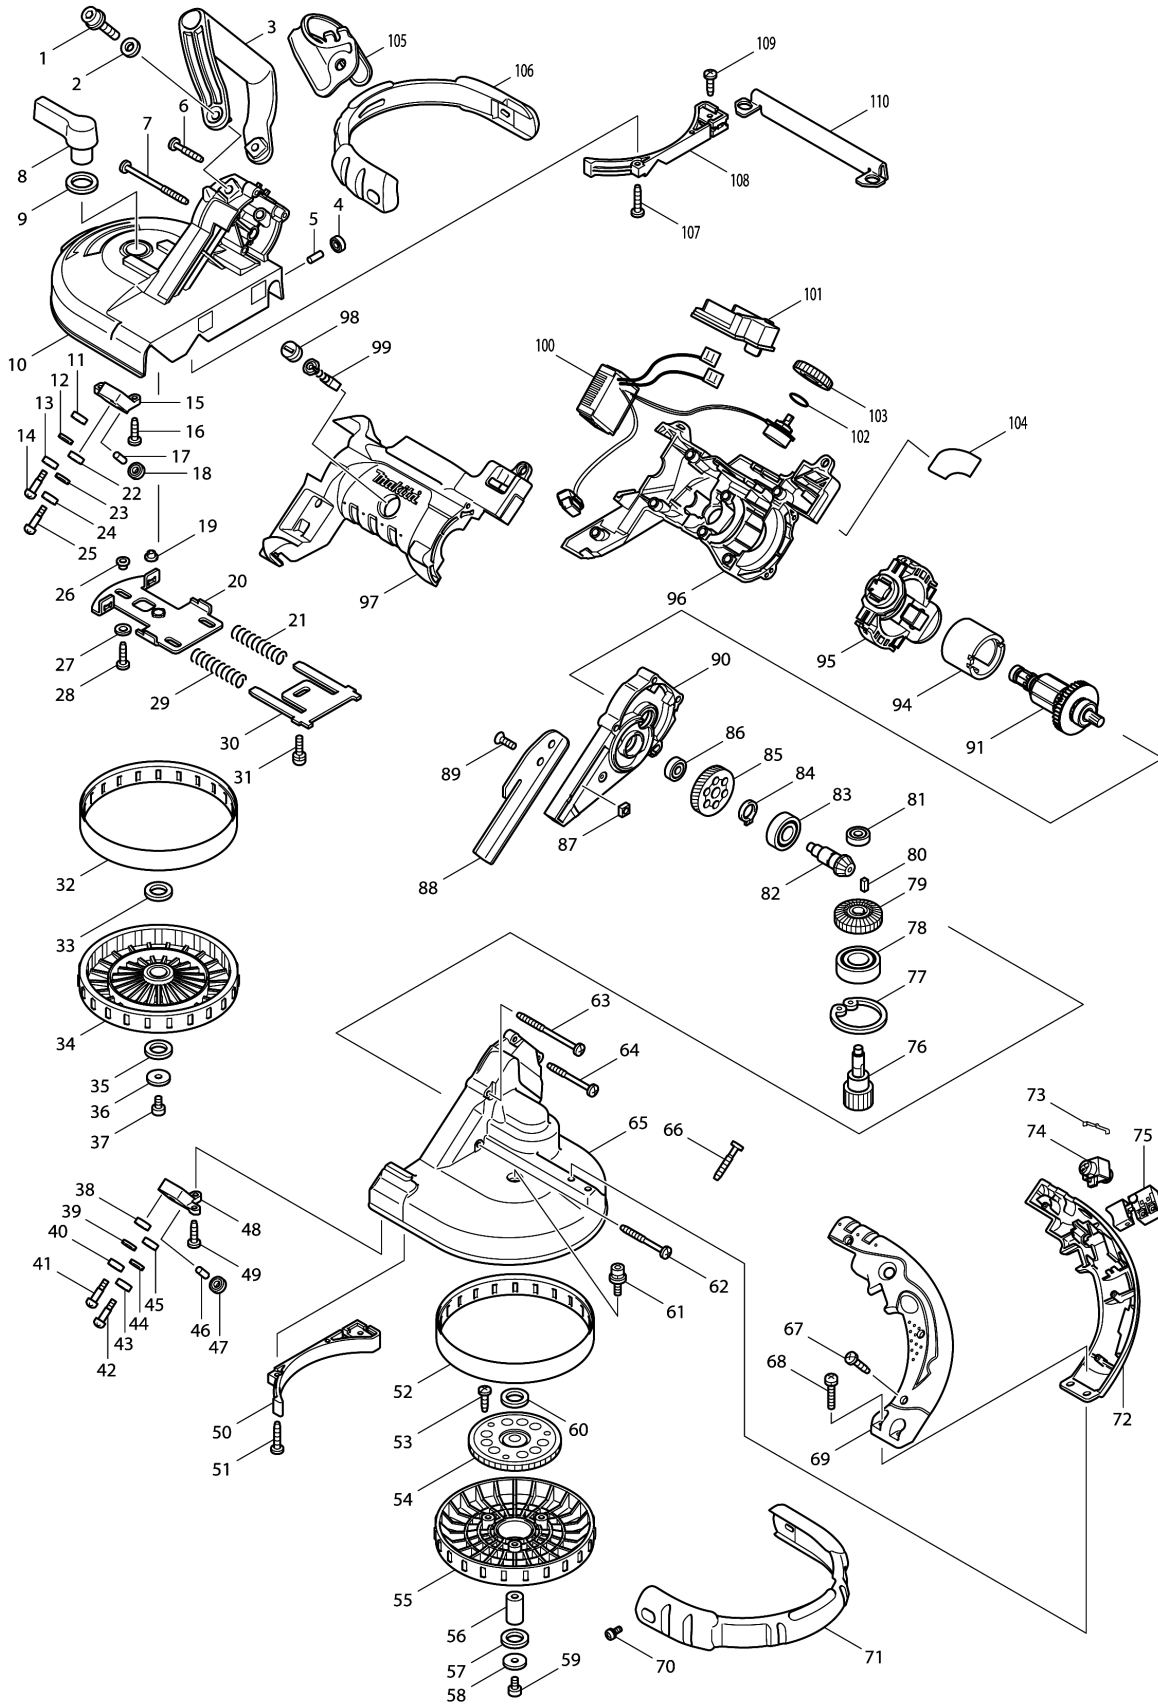

Model No.DPB180 CORDLESS PORTABLE BAND SAW

Model No.DPB180 CORDLESS PORTABLE BAND SAW

Item	Parts No.	Description	I/C	Qty	New/Old	Opt. 1	Opt. 2	Note
001	922456-6	HEX. SOCKET HEAD BOLT M8X35		2				
002	941202-8	FLAT WASHER 8		2				
003	273525-9	GRIP		1				
004	210033-9	BALL BEARING 696ZZ		1	*			
004-1	143517-1	BLADE GUIDE COMPLETE	S	1				
005	256033-5	PIN 6		1	*			
005-1	268225-4	PIN 5	S	1				
006	265999-8	TAPPING SCREW 4X25		2				
007	266147-2	TAPPING SCREW 4X55		2				
008	272223-2	LEVER 60		1				
009	267041-1	FLAT WASHER 20		1				
010	158703-1	FRONT WHEEL COVER COMPLETE		1				
C10	816212-3	INDICATIONAL LABEL		1				
011	210033-9	BALL BEARING 696ZZ		1				
012	941152-7	FLAT WASHER 6		1				
013	210033-9	BALL BEARING 696ZZ		1				
014	251337-0	+ PAN HEAD SCREW M5		1				
015	317824-0	UPPER HOLDER		1				
016	266034-5	TAPPING SCREW CT 4X16		2				
017	256033-5	PIN 6		1				
018	210033-9	BALL BEARING 696ZZ		1				
019	343494-9	SLEEVE 5		1				
020	163276-1	SLIDE PLATE		1				
021	231449-5	COMPRESSION SPRING 11		1				
022	210033-9	BALL BEARING 696ZZ		1				
023	941152-7	FLAT WASHER 6		1				
024	210033-9	BALL BEARING 696ZZ		1				
025	251337-0	+ PAN HEAD SCREW M5		1				
026	343494-9	SLEEVE 5		3				
027	941051-3	FLAT WASHER 4		3				
028	266034-5	TAPPING SCREW CT 4X16		3				
029	231449-5	COMPRESSION SPRING 11		1				
030	343489-2	TENSION PLATE		1				
031	911221-8	PAN HEAD SCREW M5X16		1				
032	421333-4	RUBBER TIRE		1				
033	253749-3	FLAT WASHER 16		1				
034	152325-9	WHEEL COMPLETE		1	*			
034-1	140B58-0	WHEEL COMPLETE	<	1				
035	253749-3	FLAT WASHER 16		1				
036	253010-8	FLAT WASHER 6		1				
037	922312-0	HEX. SOCKET HEAD BOLT M6X12		1				

Please order the parts with part number.

Print Date 1/9/2020