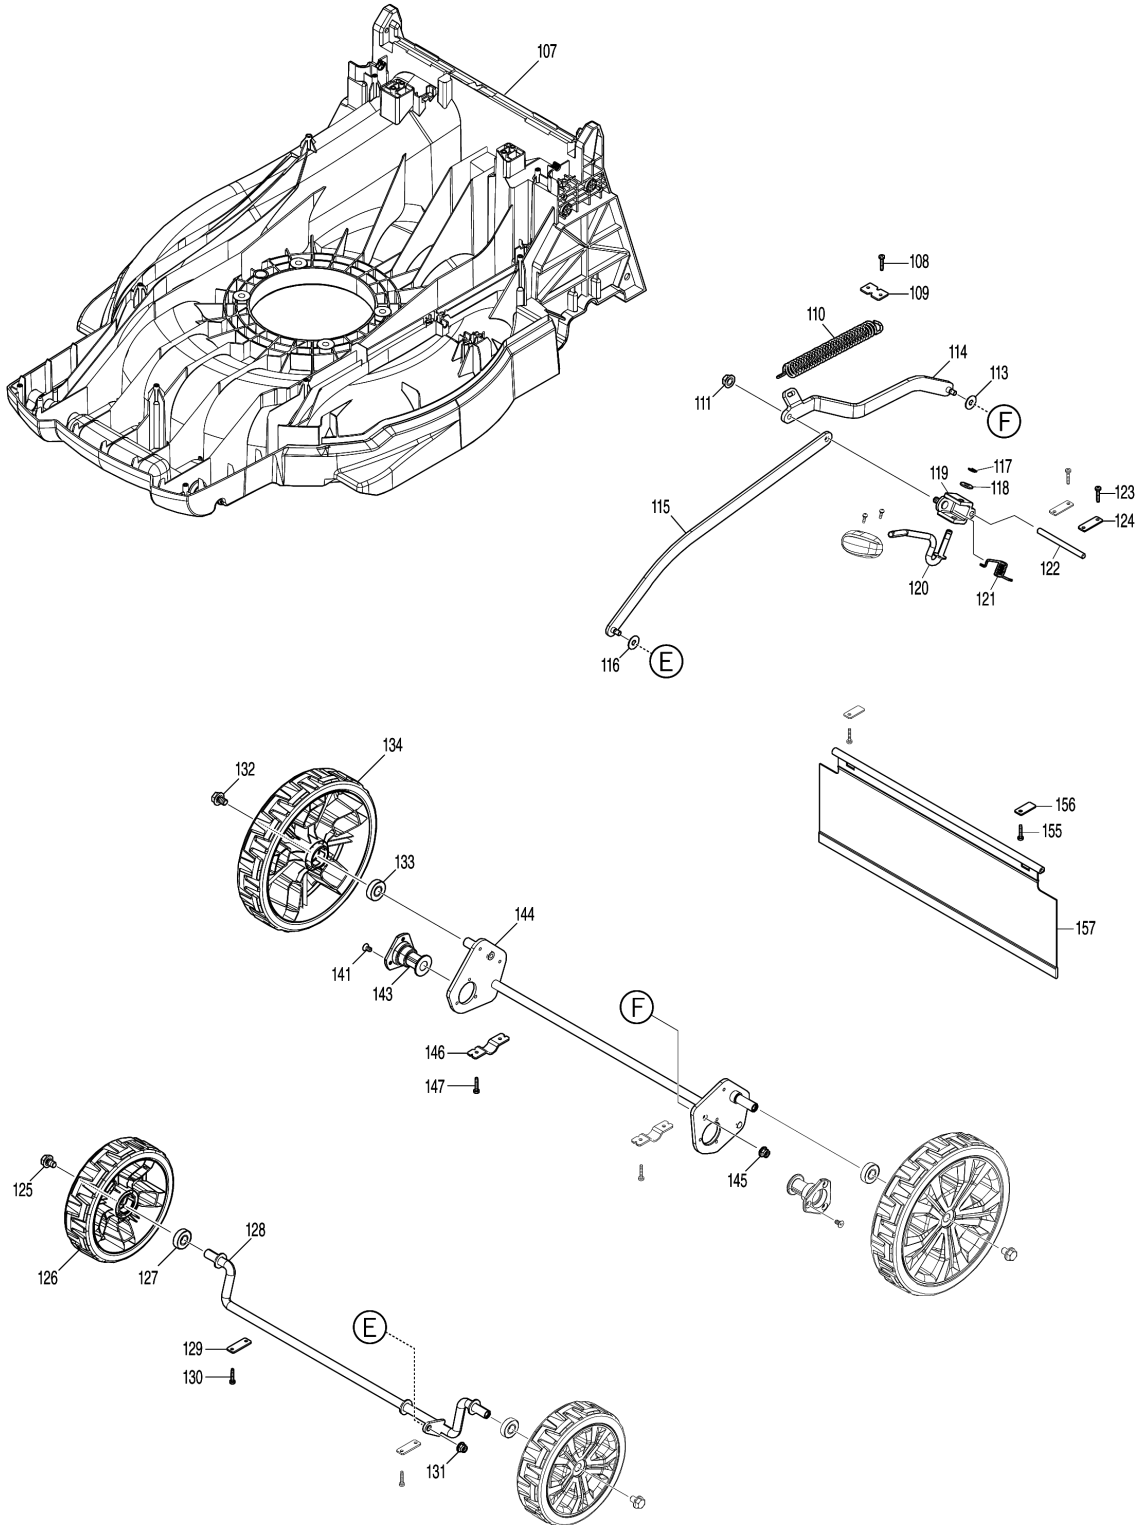

Model No.DLM538 530MM CORDLESS LAWN MOWER