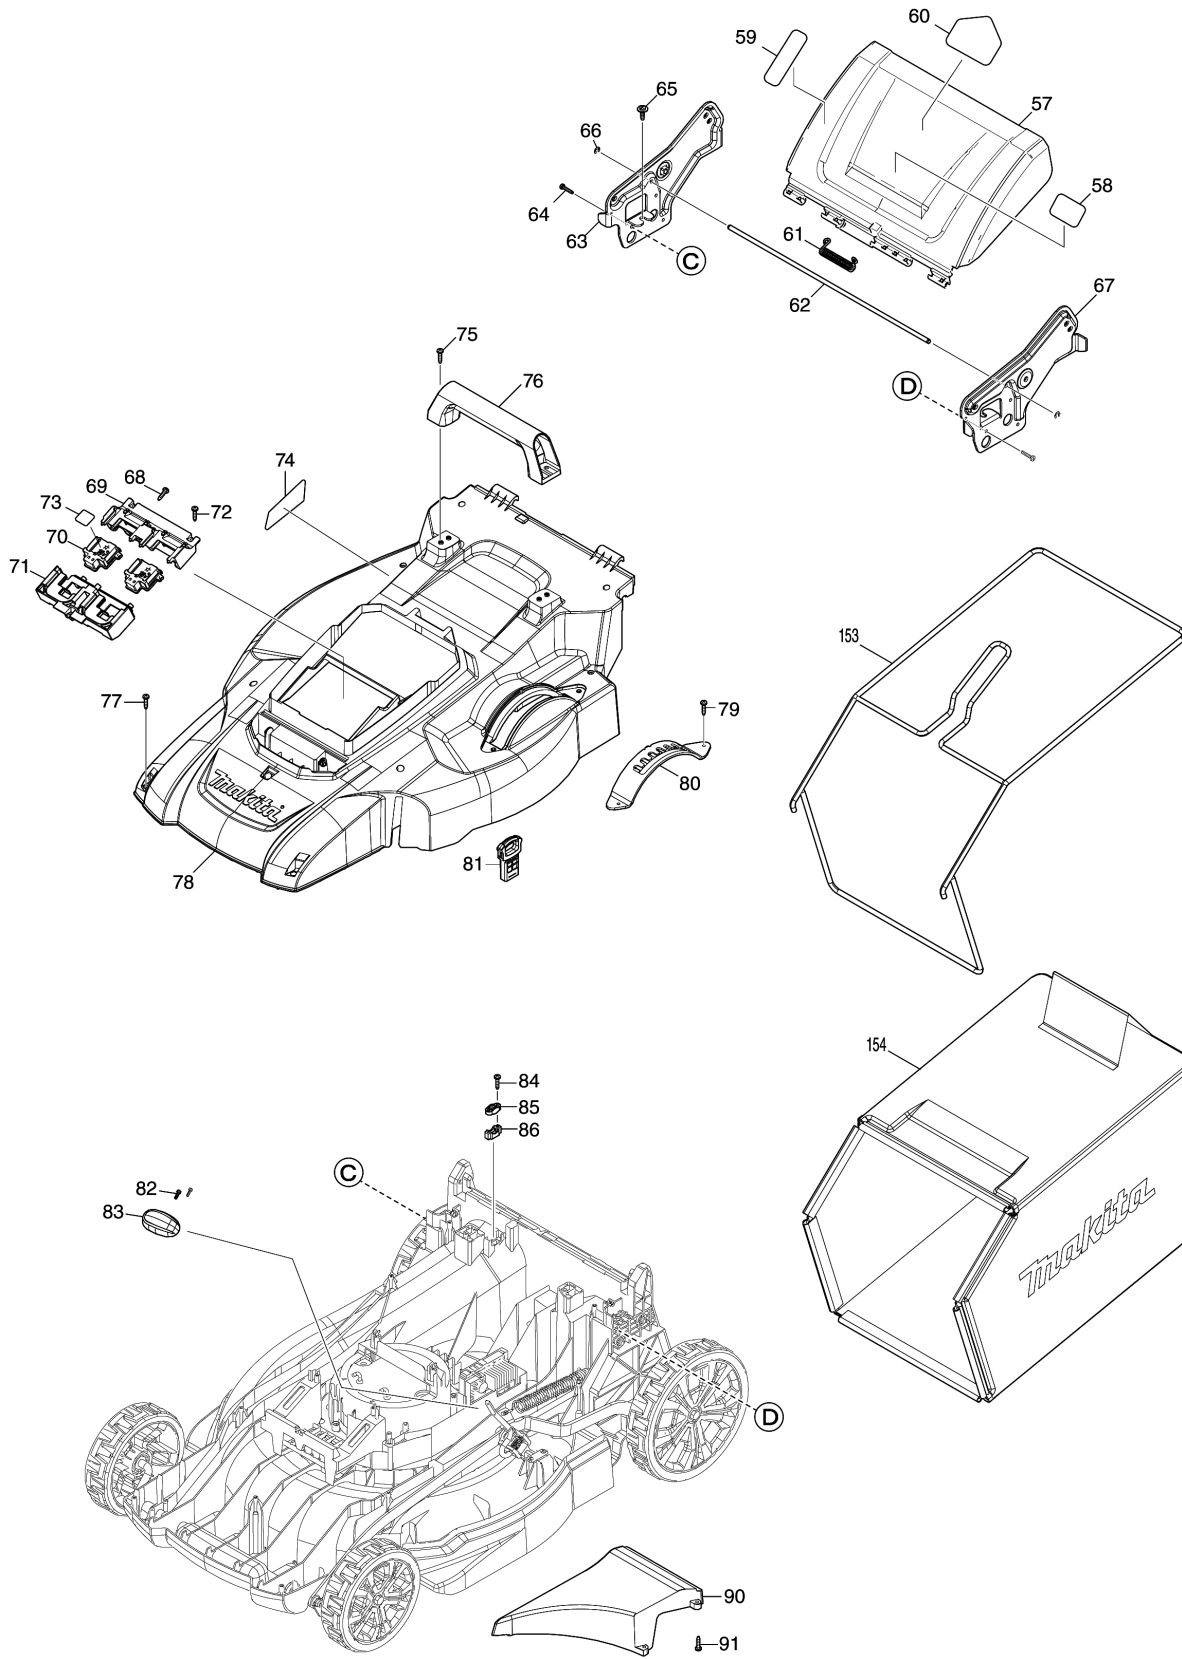

Model No.DLM538 530MM CORDLESS LAWN MOWER