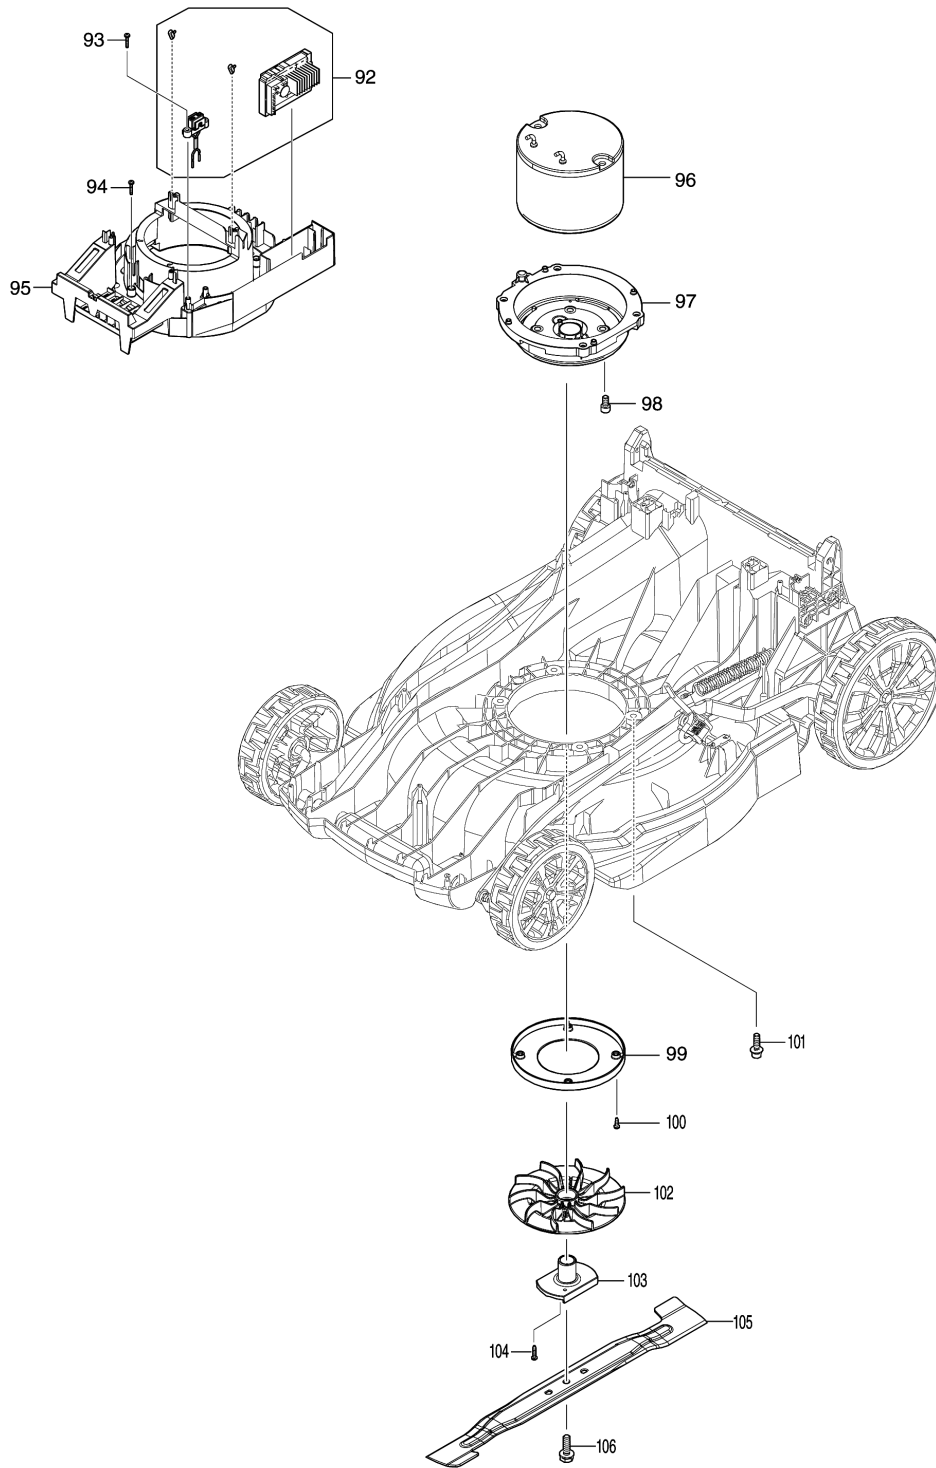

Model No.DLM538 530MM CORDLESS LAWN MOWER