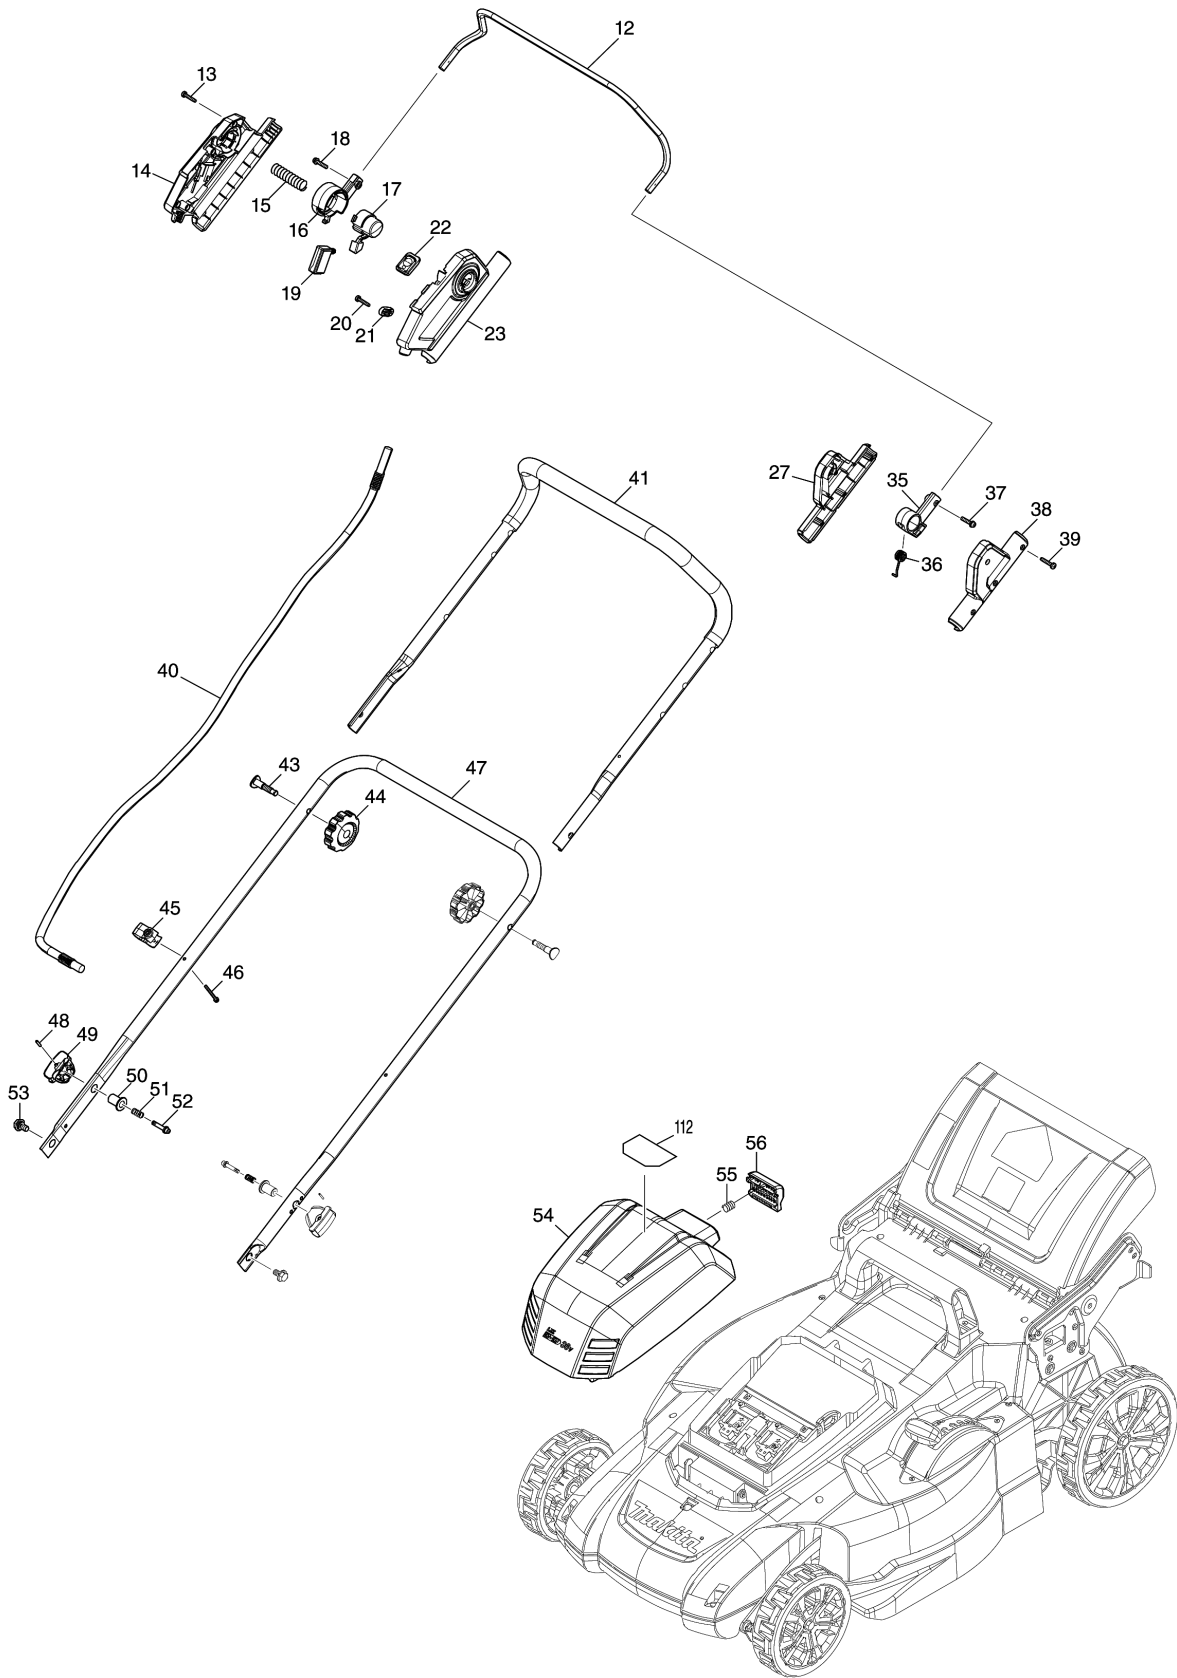

Model No.DLM538 530MM CORDLESS LAWN MOWER