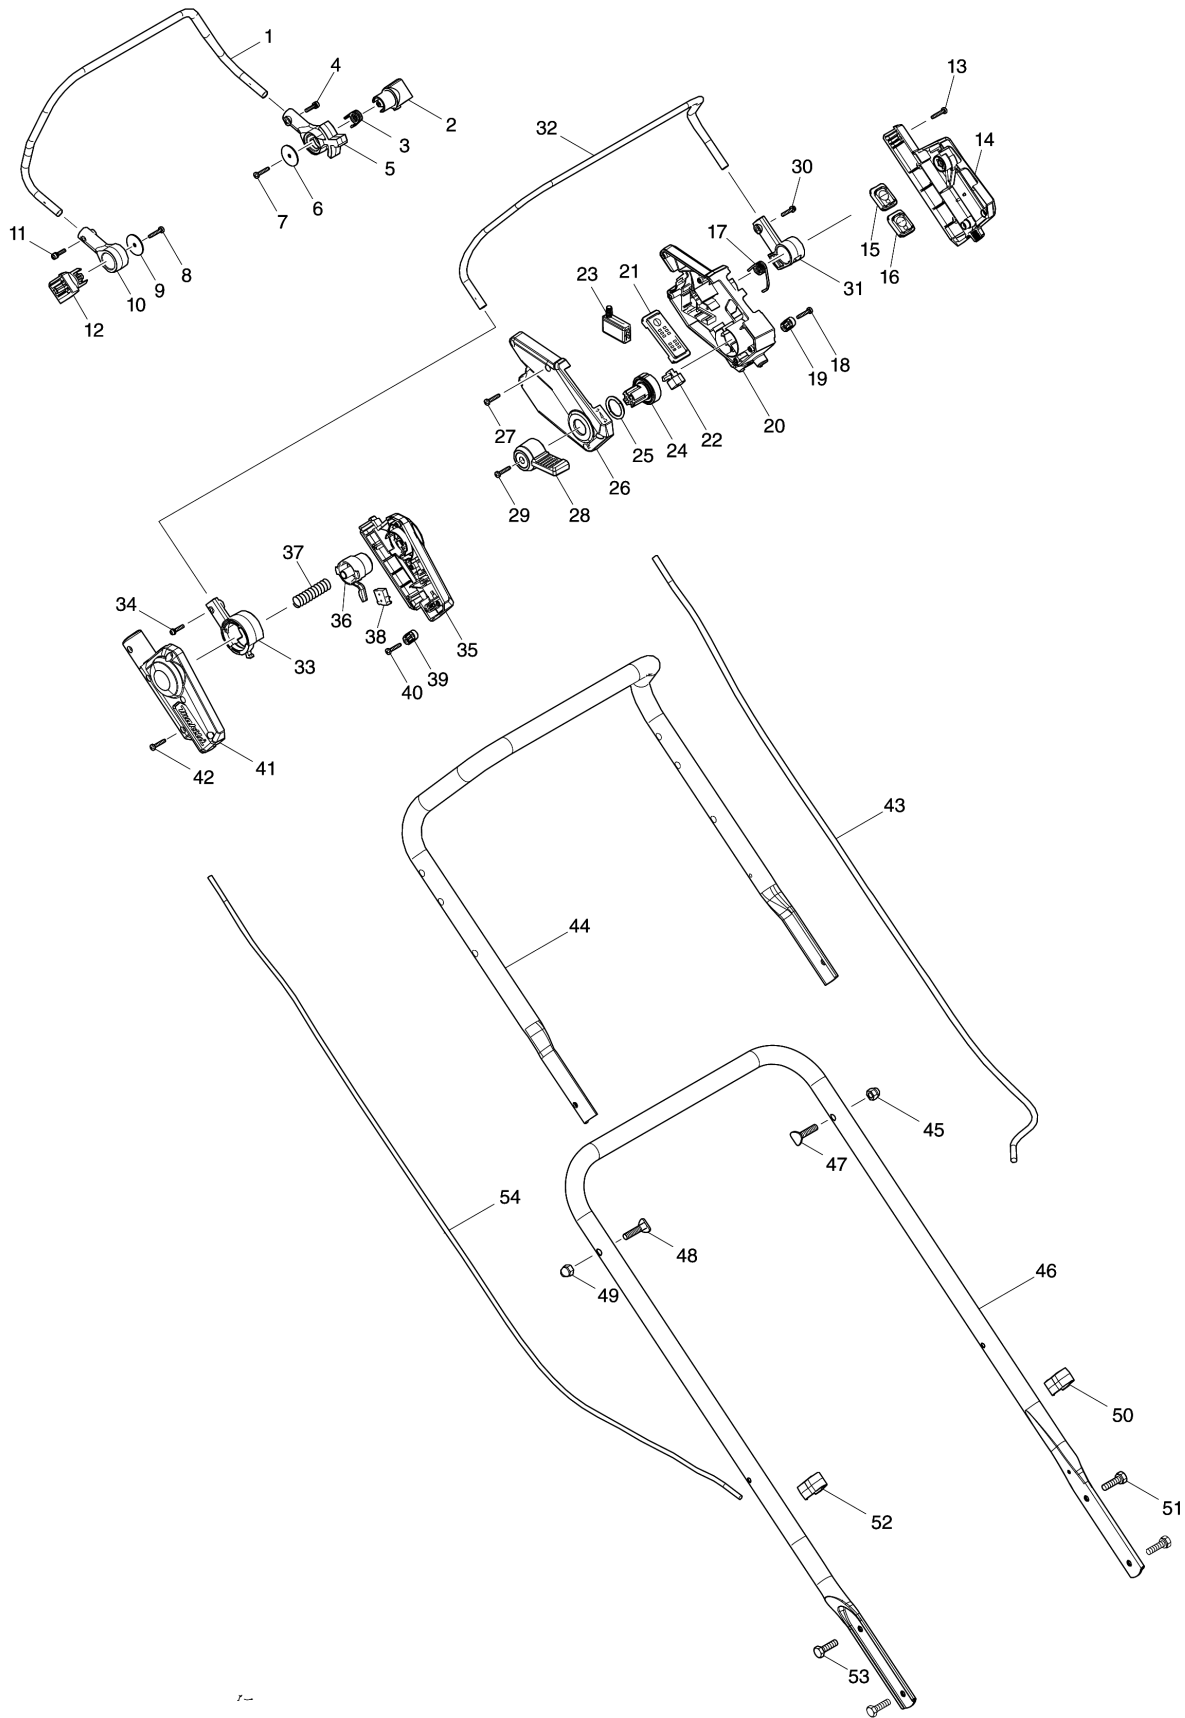

Model No.DLM537 530MM CORDLESS LAWN MOWER

Model No.DLM537 530MM CORDLESS LAWN MOWER

Model No.DLM537 530MM CORDLESS LAWN MOWER

Model No.DLM537 530MM CORDLESS LAWN MOWER

Item	Parts No.	Description	I/C	Qty	New/Old	Opt. 1	Opt. 2	Note
001	327425-6	DRIVING LEVER		1				
002	459859-6	DRIVING LEVER HOLDER		1				
003	232566-4	TORSION SPRING 12		1				
004	911138-5	P.H.SCREW M4X20 WITH WR		1				
005	459864-3	DRIVING LEVER SUPPORT L		1				
C10	931102-0	HEX. NUT M4		1				
006	267136-0	FLAT WASHER 5		1				
007	266424-2	TAPPING SCREW 4X20		1				
008	266424-2	TAPPING SCREW 4X20		1				
009	267136-0	FLAT WASHER 5		1				
010	459858-8	DRIVING LEVER SUPPORT R		1				
C10	931102-0	HEX. NUT M4		1				
011	911138-5	P.H.SCREW M4X20 WITH WR		1				
012	459859-6	DRIVING LEVER HOLDER		1				
013	266424-2	TAPPING SCREW 4X20		6				
014	183N90-3	SWITCH BOX SET		1				
D10		INC. 26						
015	140F09-7	SWITCH CIRCUIT COMPLETE		1				
C10	810D46-0	SWITCH LABEL		1				
016	140F10-2	SWITCH CIRCUIT COMPLETE		1				
C10	818A74-1	SWITCH LABEL		1				
017	232575-3	TORSION SPRING 12		1				
018	266424-2	TAPPING SCREW 4X20		2				
019	687124-5	STRAIN RELIEF		1				
020	459860-1	SWITCH BOX		1				
021	620C48-0	INDICATION CIRCUIT COMPLETE		1				
C10	8007C8-5	INDICATION LABEL		1				
022	620415-1	SUB CONTROLLER		1				
023	651083-9	SWITCH C3XA-1PSPM		1				
024	459866-9	SPEED LEVER HOLDER		1				
025	213897-0	O-RING 26		1				
026	183N90-3	SWITCH BOX SET		1				
D10		INC. 14						
027	266424-2	TAPPING SCREW 4X20		5				
028	459865-1	SPEED LEVER		1				
029	266424-2	TAPPING SCREW 4X20		1				
030	911138-5	P.H.SCREW M4X20 WITH WR		1				
031	459863-5	SWITCH LEVER SUPPORT L		1				
C10	931102-0	HEX. NUT M4		1				
032	327424-8	SWITCH LEVER		1				
033	459856-2	SWITCH LEVER SUPPORT R		1				
C10	931102-0	HEX. NUT M4		1				