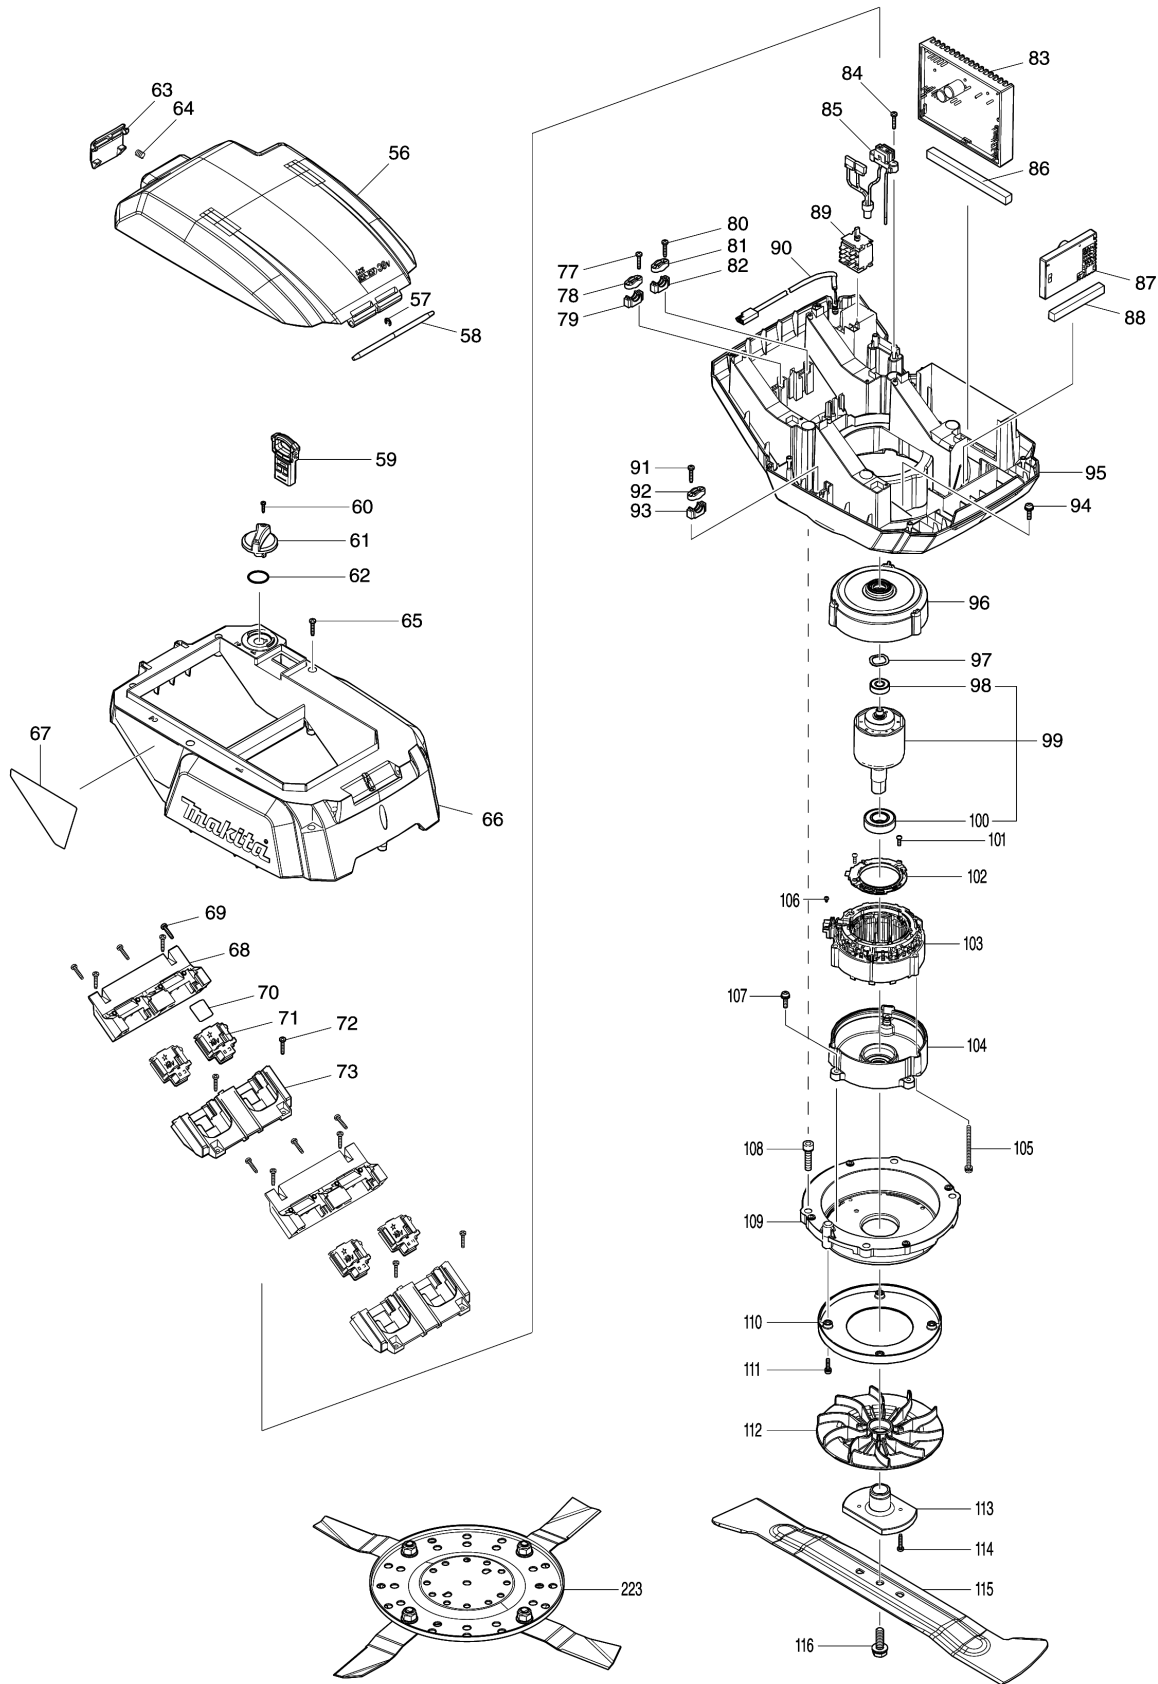

Model No.DLM537 530MM CORDLESS LAWN MOWER

Model No.DLM537 530MM CORDLESS LAWN MOWER

Model No.DLM537 530MM CORDLESS LAWN MOWER

Model No.DLM537 530MM CORDLESS LAWN MOWER

Item	Parts No.	Description	I/C	Qty	New/Old	Opt. 1	Opt. 2	Note
001	327425-6	DRIVING LEVER		1				
002	459859-6	DRIVING LEVER HOLDER		1				
003	232566-4	TORSION SPRING 12		1				
004	911138-5	P.H.SCREW M4X20 WITH WR		1				
005	459864-3	DRIVING LEVER SUPPORT L		1				
C10	931102-0	HEX. NUT M4		1				
006	267136-0	FLAT WASHER 5		1				
007	266424-2	TAPPING SCREW 4X20		1				
008	266424-2	TAPPING SCREW 4X20		1				
009	267136-0	FLAT WASHER 5		1				
010	459858-8	DRIVING LEVER SUPPORT R		1				
C10	931102-0	HEX. NUT M4		1				
011	911138-5	P.H.SCREW M4X20 WITH WR		1				
012	459859-6	DRIVING LEVER HOLDER		1				
013	266424-2	TAPPING SCREW 4X20		6				
014	183N90-3	SWITCH BOX SET		1				
D10		INC. 26						
015	140F09-7	SWITCH CIRCUIT COMPLETE		1				
C10	810D46-0	SWITCH LABEL		1				
016	140F10-2	SWITCH CIRCUIT COMPLETE		1				
C10	818A74-1	SWITCH LABEL		1				
017	232575-3	TORSION SPRING 12		1				
018	266424-2	TAPPING SCREW 4X20		2				
019	687124-5	STRAIN RELIEF		1				
020	459860-1	SWITCH BOX		1				
021	620C48-0	INDICATION CIRCUIT COMPLETE		1				
C10	8007C8-5	INDICATION LABEL		1				
022	620415-1	SUB CONTROLLER		1				
023	651083-9	SWITCH C3XA-1PSPM		1				
024	459866-9	SPEED LEVER HOLDER		1				
025	213897-0	O-RING 26		1				
026	183N90-3	SWITCH BOX SET		1				
D10		INC. 14						
027	266424-2	TAPPING SCREW 4X20		5				
028	459865-1	SPEED LEVER		1				
029	266424-2	TAPPING SCREW 4X20		1				
030	911138-5	P.H.SCREW M4X20 WITH WR		1				
031	459863-5	SWITCH LEVER SUPPORT L		1				
C10	931102-0	HEX. NUT M4		1				
032	327424-8	SWITCH LEVER		1				
033	459856-2	SWITCH LEVER SUPPORT R		1				
C10	931102-0	HEX. NUT M4		1				