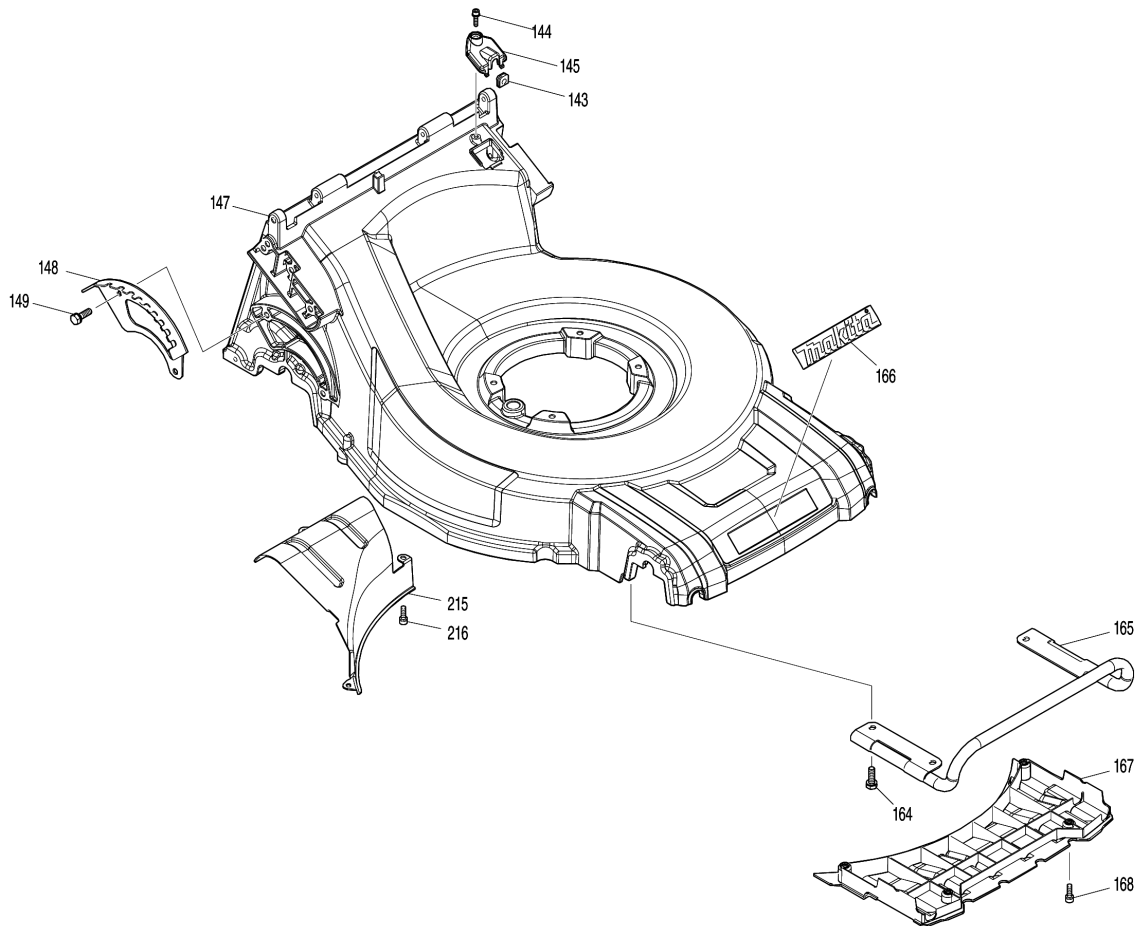

Model No.DLM537 530MM CORDLESS LAWN MOWER

Model No.DLM537 530MM CORDLESS LAWN MOWER

Model No.DLM537 530MM CORDLESS LAWN MOWER

Model No.DLM537 530MM CORDLESS LAWN MOWER

Item	Parts No.	Description	I/C	Qty	New/Old	Opt. 1	Opt. 2	Note
001	327425-6	DRIVING LEVER		1				
002	459859-6	DRIVING LEVER HOLDER		1				
003	232566-4	TORSION SPRING 12		1				
004	911138-5	P.H.SCREW M4X20 WITH WR		1				
005	459864-3	DRIVING LEVER SUPPORT L		1				
C10	931102-0	HEX. NUT M4		1				
006	267136-0	FLAT WASHER 5		1				
007	266424-2	TAPPING SCREW 4X20		1				
008	266424-2	TAPPING SCREW 4X20		1				
009	267136-0	FLAT WASHER 5		1				
010	459858-8	DRIVING LEVER SUPPORT R		1				
C10	931102-0	HEX. NUT M4		1				
011	911138-5	P.H.SCREW M4X20 WITH WR		1				
012	459859-6	DRIVING LEVER HOLDER		1				
013	266424-2	TAPPING SCREW 4X20		6				
014	183N90-3	SWITCH BOX SET		1				
D10		INC. 26						
015	140F09-7	SWITCH CIRCUIT COMPLETE		1				
C10	810D46-0	SWITCH LABEL		1				
016	140F10-2	SWITCH CIRCUIT COMPLETE		1				
C10	818A74-1	SWITCH LABEL		1				
017	232575-3	TORSION SPRING 12		1				
018	266424-2	TAPPING SCREW 4X20		2				
019	687124-5	STRAIN RELIEF		1				
020	459860-1	SWITCH BOX		1				
021	620C48-0	INDICATION CIRCUIT COMPLETE		1				
C10	8007C8-5	INDICATION LABEL		1				
022	620415-1	SUB CONTROLLER		1				
023	651083-9	SWITCH C3XA-1PSPM		1				
024	459866-9	SPEED LEVER HOLDER		1				
025	213897-0	O-RING 26		1				
026	183N90-3	SWITCH BOX SET		1				
D10		INC. 14						
027	266424-2	TAPPING SCREW 4X20		5				
028	459865-1	SPEED LEVER		1				
029	266424-2	TAPPING SCREW 4X20		1				
030	911138-5	P.H.SCREW M4X20 WITH WR		1				
031	459863-5	SWITCH LEVER SUPPORT L		1				
C10	931102-0	HEX. NUT M4		1				
032	327424-8	SWITCH LEVER		1				
033	459856-2	SWITCH LEVER SUPPORT R		1				
C10	931102-0	HEX. NUT M4		1				