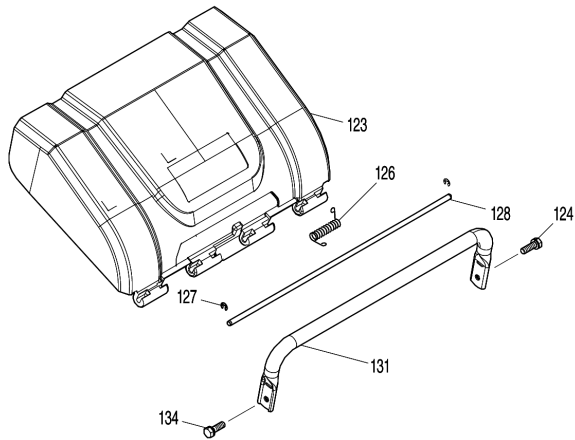

Model No.DLM537 530MM CORDLESS LAWN MOWER

Model No.DLM537 530MM CORDLESS LAWN MOWER

Model No.DLM537 530MM CORDLESS LAWN MOWER

Model No.DLM537 530MM CORDLESS LAWN MOWER

Item	Parts No.	Description	I/C	Qty	New/Old	Opt. 1	Opt. 2	Note
001	327425-6	DRIVING LEVER		1				
002	459859-6	DRIVING LEVER HOLDER		1				
003	232566-4	TORSION SPRING 12		1				
004	911138-5	P.H.SCREW M4X20 WITH WR		1				
005	459864-3	DRIVING LEVER SUPPORT L		1				
C10	931102-0	HEX. NUT M4		1				
006	267136-0	FLAT WASHER 5		1				
007	266424-2	TAPPING SCREW 4X20		1				
008	266424-2	TAPPING SCREW 4X20		1				
009	267136-0	FLAT WASHER 5		1				
010	459858-8	DRIVING LEVER SUPPORT R		1				
C10	931102-0	HEX. NUT M4		1				
011	911138-5	P.H.SCREW M4X20 WITH WR		1				
012	459859-6	DRIVING LEVER HOLDER		1				
013	266424-2	TAPPING SCREW 4X20		6				
014	183N90-3	SWITCH BOX SET		1				
D10		INC. 26						
015	140F09-7	SWITCH CIRCUIT COMPLETE		1				
C10	810D46-0	SWITCH LABEL		1				
016	140F10-2	SWITCH CIRCUIT COMPLETE		1				
C10	818A74-1	SWITCH LABEL		1				
017	232575-3	TORSION SPRING 12		1				
018	266424-2	TAPPING SCREW 4X20		2				
019	687124-5	STRAIN RELIEF		1				
020	459860-1	SWITCH BOX		1				
021	620C48-0	INDICATION CIRCUIT COMPLETE		1				
C10	8007C8-5	INDICATION LABEL		1				
022	620415-1	SUB CONTROLLER		1				
023	651083-9	SWITCH C3XA-1PSPM		1				
024	459866-9	SPEED LEVER HOLDER		1				
025	213897-0	O-RING 26		1				
026	183N90-3	SWITCH BOX SET		1				
D10		INC. 14						
027	266424-2	TAPPING SCREW 4X20		5				
028	459865-1	SPEED LEVER		1				
029	266424-2	TAPPING SCREW 4X20		1				
030	911138-5	P.H.SCREW M4X20 WITH WR		1				
031	459863-5	SWITCH LEVER SUPPORT L		1				
C10	931102-0	HEX. NUT M4		1				
032	327424-8	SWITCH LEVER		1				
033	459856-2	SWITCH LEVER SUPPORT R		1				
C10	931102-0	HEX. NUT M4		1				