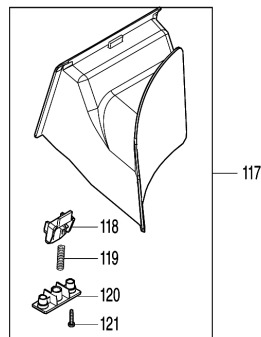

Model No.DLM536 530MM CORDLESS LAWN MOWER

Model No.DLM536 530MM CORDLESS LAWN MOWER

Model No.DLM536 530MM CORDLESS LAWN MOWER

Model No.DLM536 530MM CORDLESS LAWN MOWER

Item	Parts No.	Description	I/C	Qty	New/Old	Opt. 1	Opt. 2	Note
001	327425-6	DRIVING LEVER		1				
002	459859-6	DRIVING LEVER HOLDER		1				
003	232566-4	TORSION SPRING 12		1				
004	911138-5	P.H.SCREW M4X20 WITH WR		1				
005	459864-3	DRIVING LEVER SUPPORT L		1				
C10	931102-0	HEX. NUT M4		1				
006	267136-0	FLAT WASHER 5		1				
007	266424-2	TAPPING SCREW 4X20		1				
008	266424-2	TAPPING SCREW 4X20		1				
009	267136-0	FLAT WASHER 5		1				
010	459858-8	DRIVING LEVER SUPPORT R		1				
C10	931102-0	HEX. NUT M4		1				
011	911138-5	P.H.SCREW M4X20 WITH WR		1				
012	459859-6	DRIVING LEVER HOLDER		1				
013	266424-2	TAPPING SCREW 4X20		6				
014	183N90-3	SWITCH BOX SET		1				
D10		INC. 26						
015	140F09-7	SWITCH CIRCUIT COMPLETE		1				
C10	810D46-0	SWITCH LABEL		1				
016	140F10-2	SWITCH CIRCUIT COMPLETE		1				
C10	818A74-1	SWITCH LABEL		1				
017	232575-3	TORSION SPRING 12		1				
018	266424-2	TAPPING SCREW 4X20		2				
019	687124-5	STRAIN RELIEF		1				
020	459860-1	SWITCH BOX		1				
021	620C48-0	INDICATION CIRCUIT COMPLETE		1				
C10	8007C8-5	INDICATION LABEL		1				
022	620415-1	SUB CONTROLLER		1				
023	651083-9	SWITCH C3XA-1PSPM		1				
024	459866-9	SPEED LEVER HOLDER		1				
025	213897-0	O-RING 26		1				
026	183N90-3	SWITCH BOX SET		1				
D10		INC. 14						
027	266424-2	TAPPING SCREW 4X20		5				
028	459865-1	SPEED LEVER		1				
029	266424-2	TAPPING SCREW 4X20		1				
030	911138-5	P.H.SCREW M4X20 WITH WR		1				
031	459863-5	SWITCH LEVER SUPPORT L		1				
C10	931102-0	HEX. NUT M4		1				
032	327424-8	SWITCH LEVER		1				
033	459856-2	SWITCH LEVER SUPPORT R		1				
C10	931102-0	HEX. NUT M4		1				