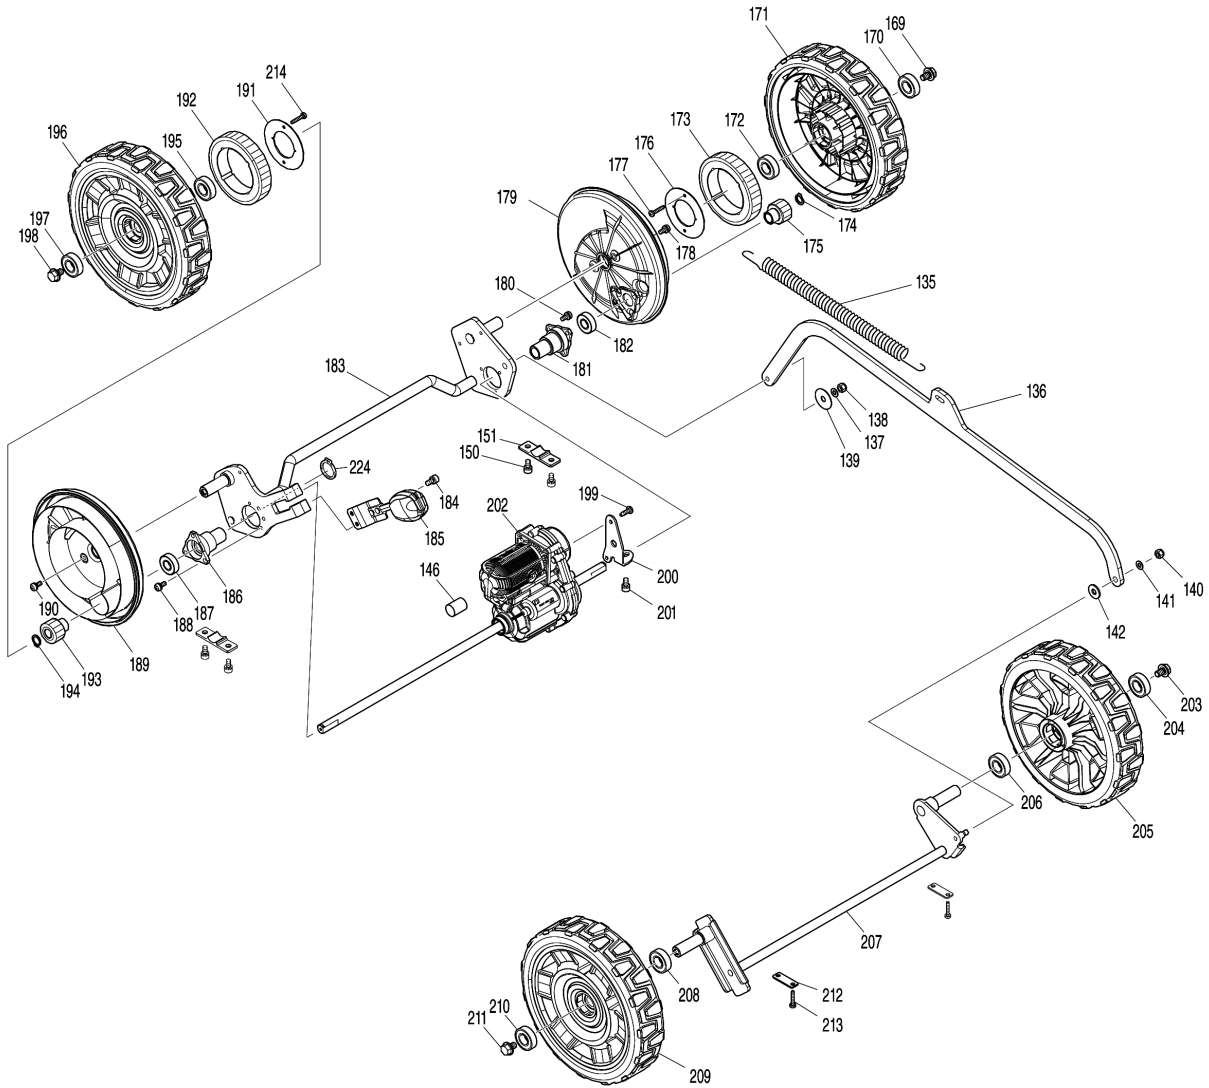

Model No.DLM536 530MM CORDLESS LAWN MOWER

Model No.DLM536 530MM CORDLESS LAWN MOWER

Model No.DLM536 530MM CORDLESS LAWN MOWER

Model No.DLM536 530MM CORDLESS LAWN MOWER

Item	Parts No.	Description	I/C	Qty	New/Old	Opt. 1	Opt. 2	Note
001	327425-6	DRIVING LEVER		1				
002	459859-6	DRIVING LEVER HOLDER		1				
003	232566-4	TORSION SPRING 12		1				
004	911138-5	P.H.SCREW M4X20 WITH WR		1				
005	459864-3	DRIVING LEVER SUPPORT L		1				
C10	931102-0	HEX. NUT M4		1				
006	267136-0	FLAT WASHER 5		1				
007	266424-2	TAPPING SCREW 4X20		1				
008	266424-2	TAPPING SCREW 4X20		1				
009	267136-0	FLAT WASHER 5		1				
010	459858-8	DRIVING LEVER SUPPORT R		1				
C10	931102-0	HEX. NUT M4		1				
011	911138-5	P.H.SCREW M4X20 WITH WR		1				
012	459859-6	DRIVING LEVER HOLDER		1				
013	266424-2	TAPPING SCREW 4X20		6				
014	183N90-3	SWITCH BOX SET		1				
D10		INC. 26						
015	140F09-7	SWITCH CIRCUIT COMPLETE		1				
C10	810D46-0	SWITCH LABEL		1				
016	140F10-2	SWITCH CIRCUIT COMPLETE		1				
C10	818A74-1	SWITCH LABEL		1				
017	232575-3	TORSION SPRING 12		1				
018	266424-2	TAPPING SCREW 4X20		2				
019	687124-5	STRAIN RELIEF		1				
020	459860-1	SWITCH BOX		1				
021	620C48-0	INDICATION CIRCUIT COMPLETE		1				
C10	8007C8-5	INDICATION LABEL		1				
022	620415-1	SUB CONTROLLER		1				
023	651083-9	SWITCH C3XA-1PSPM		1				
024	459866-9	SPEED LEVER HOLDER		1				
025	213897-0	O-RING 26		1				
026	183N90-3	SWITCH BOX SET		1				
D10		INC. 14						
027	266424-2	TAPPING SCREW 4X20		5				
028	459865-1	SPEED LEVER		1				
029	266424-2	TAPPING SCREW 4X20		1				
030	911138-5	P.H.SCREW M4X20 WITH WR		1				
031	459863-5	SWITCH LEVER SUPPORT L		1				
C10	931102-0	HEX. NUT M4		1				
032	327424-8	SWITCH LEVER		1				
033	459856-2	SWITCH LEVER SUPPORT R		1				
C10	931102-0	HEX. NUT M4		1				