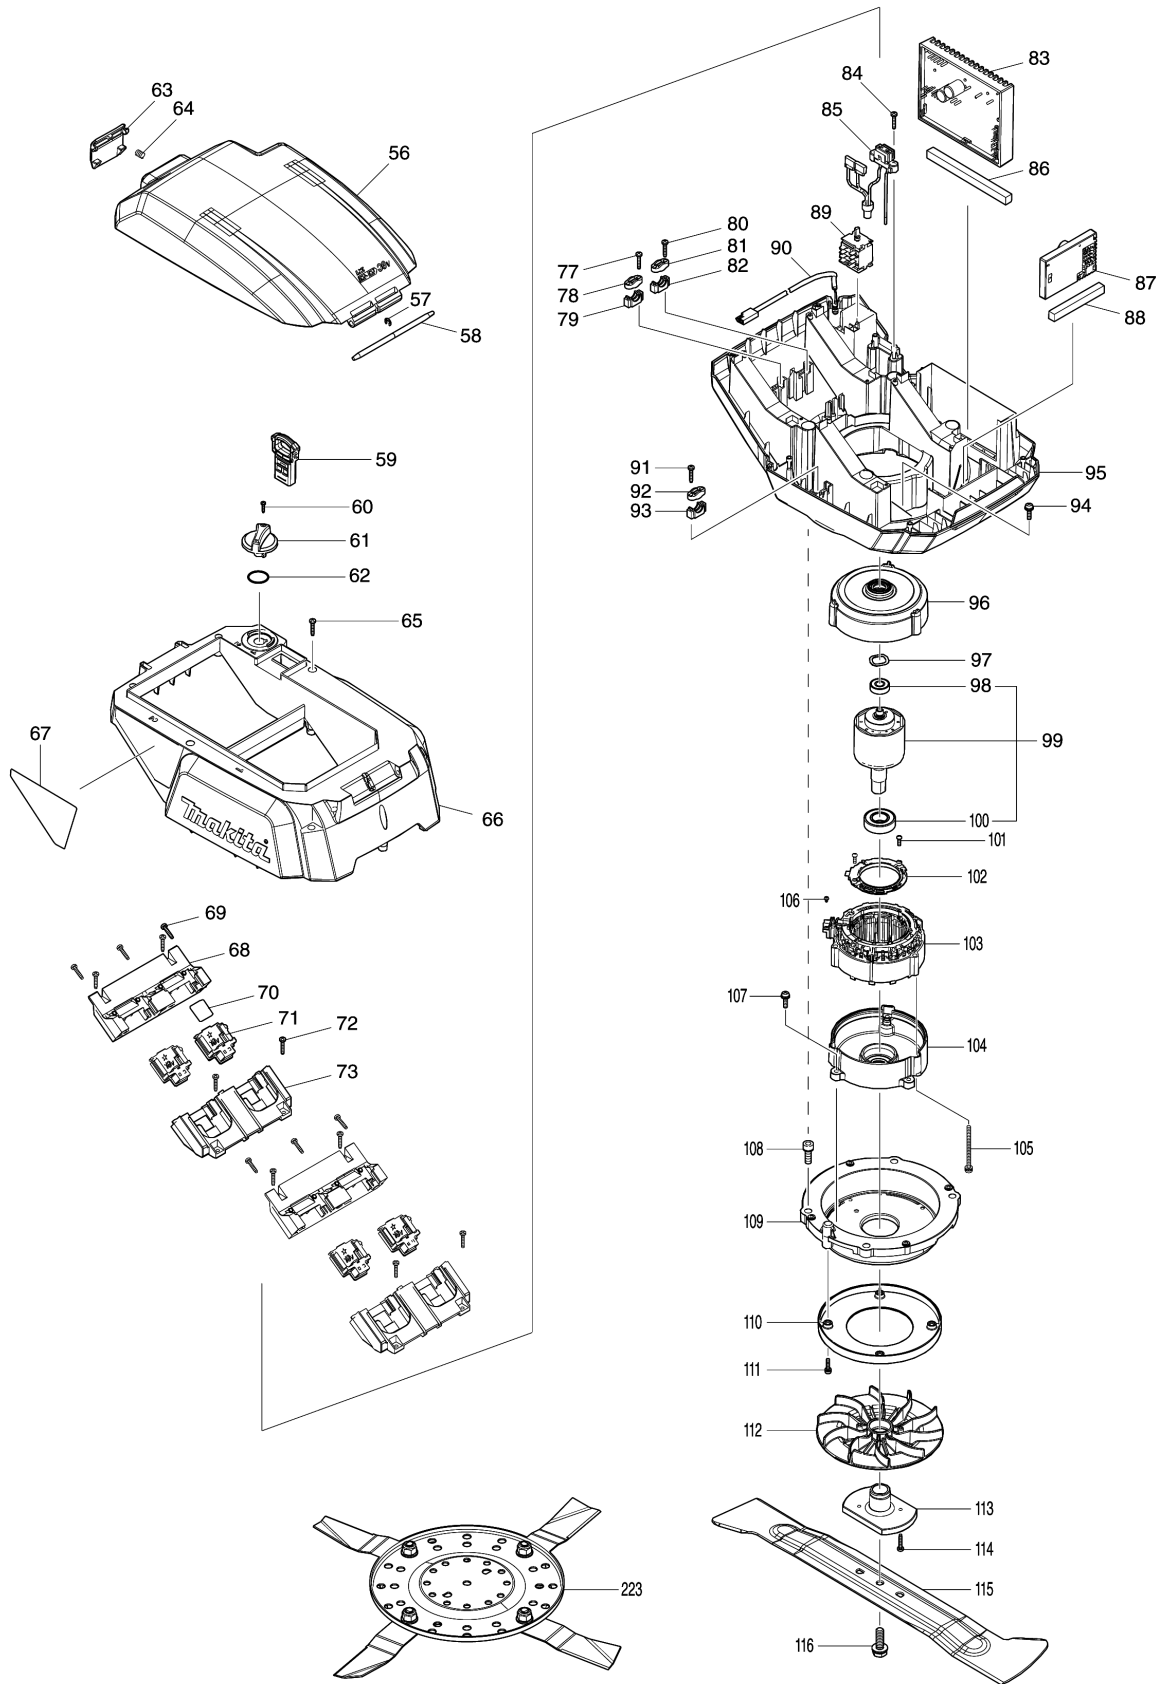

Model No.DLM536 530MM CORDLESS LAWN MOWER

Model No.DLM536 530MM CORDLESS LAWN MOWER

Model No.DLM536 530MM CORDLESS LAWN MOWER

Model No.DLM536 530MM CORDLESS LAWN MOWER

Item	Parts No.	Description	I/C	Qty	New/Old	Opt. 1	Opt. 2	Note
001	327425-6	DRIVING LEVER		1				
002	459859-6	DRIVING LEVER HOLDER		1				
003	232566-4	TORSION SPRING 12		1				
004	911138-5	P.H.SCREW M4X20 WITH WR		1				
005	459864-3	DRIVING LEVER SUPPORT L		1				
C10	931102-0	HEX. NUT M4		1				
006	267136-0	FLAT WASHER 5		1				
007	266424-2	TAPPING SCREW 4X20		1				
008	266424-2	TAPPING SCREW 4X20		1				
009	267136-0	FLAT WASHER 5		1				
010	459858-8	DRIVING LEVER SUPPORT R		1				
C10	931102-0	HEX. NUT M4		1				
011	911138-5	P.H.SCREW M4X20 WITH WR		1				
012	459859-6	DRIVING LEVER HOLDER		1				
013	266424-2	TAPPING SCREW 4X20		6				
014	183N90-3	SWITCH BOX SET		1				
D10		INC. 26						
015	140F09-7	SWITCH CIRCUIT COMPLETE		1				
C10	810D46-0	SWITCH LABEL		1				
016	140F10-2	SWITCH CIRCUIT COMPLETE		1				
C10	818A74-1	SWITCH LABEL		1				
017	232575-3	TORSION SPRING 12		1				
018	266424-2	TAPPING SCREW 4X20		2				
019	687124-5	STRAIN RELIEF		1				
020	459860-1	SWITCH BOX		1				
021	620C48-0	INDICATION CIRCUIT COMPLETE		1				
C10	8007C8-5	INDICATION LABEL		1				
022	620415-1	SUB CONTROLLER		1				
023	651083-9	SWITCH C3XA-1PSPM		1				
024	459866-9	SPEED LEVER HOLDER		1				
025	213897-0	O-RING 26		1				
026	183N90-3	SWITCH BOX SET		1				
D10		INC. 14						
027	266424-2	TAPPING SCREW 4X20		5				
028	459865-1	SPEED LEVER		1				
029	266424-2	TAPPING SCREW 4X20		1				
030	911138-5	P.H.SCREW M4X20 WITH WR		1				
031	459863-5	SWITCH LEVER SUPPORT L		1				
C10	931102-0	HEX. NUT M4		1				
032	327424-8	SWITCH LEVER		1				
033	459856-2	SWITCH LEVER SUPPORT R		1				
C10	931102-0	HEX. NUT M4		1				