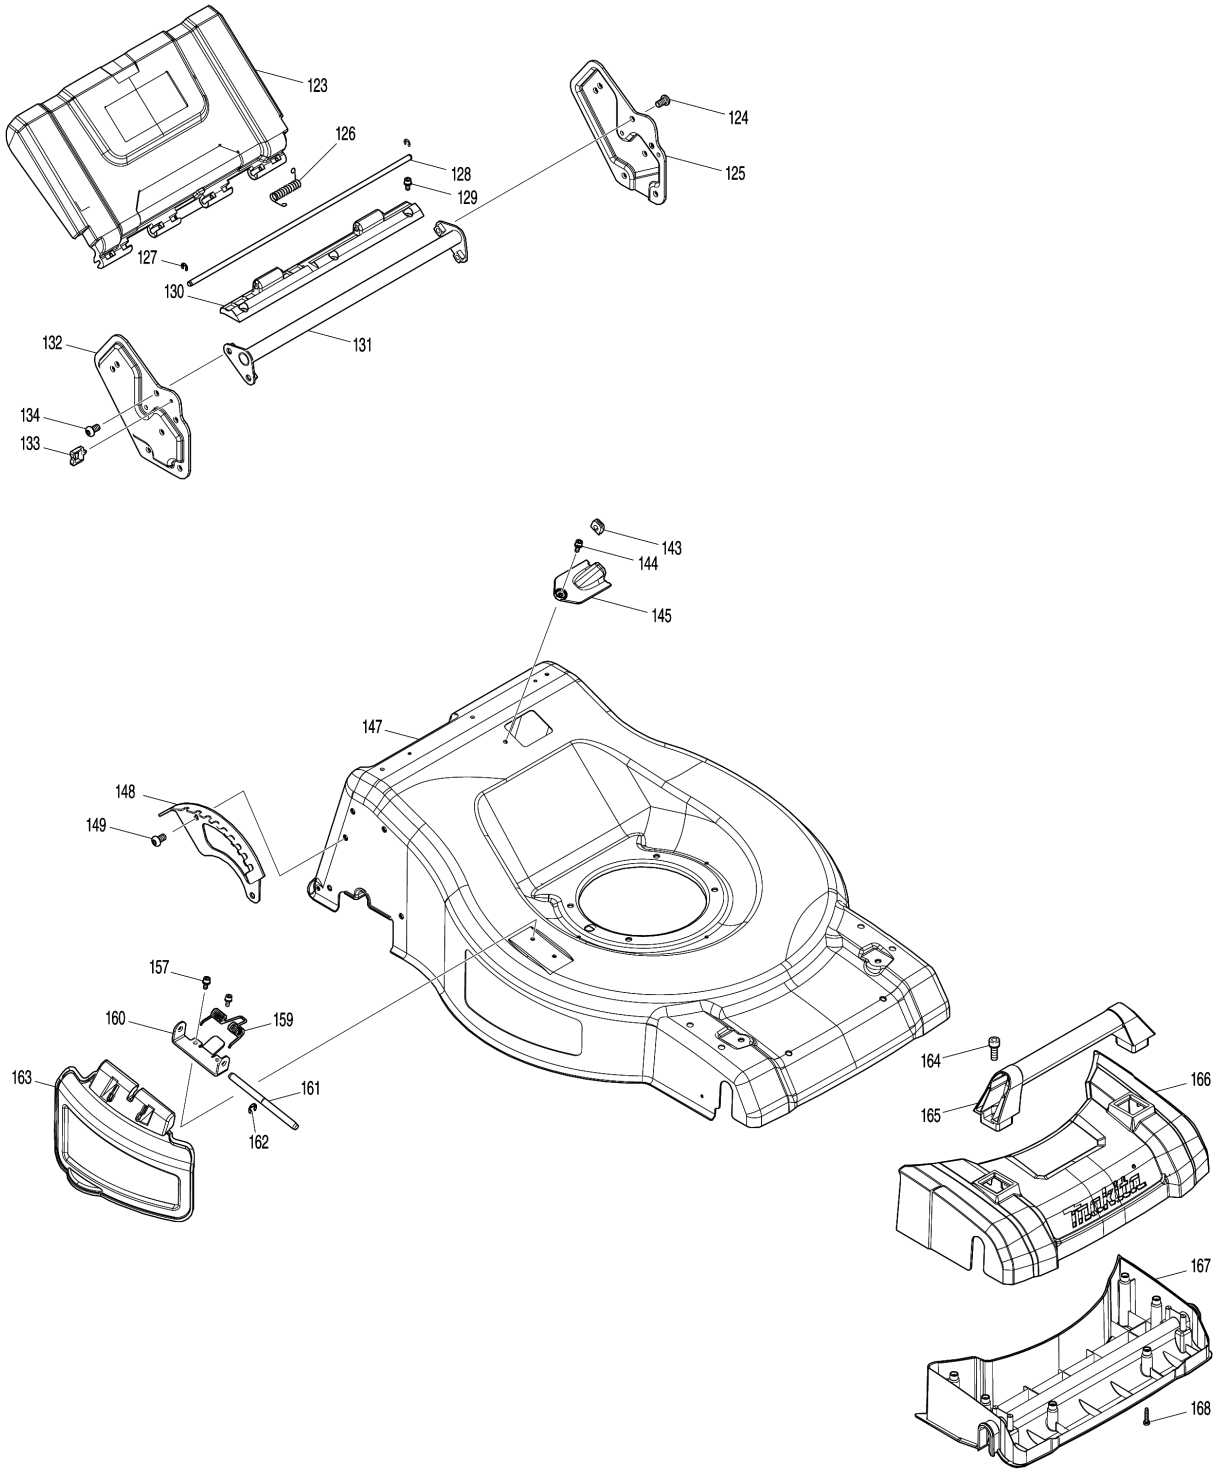

Model No.DLM536 530MM CORDLESS LAWN MOWER

Model No.DLM536 530MM CORDLESS LAWN MOWER

Model No.DLM536 530MM CORDLESS LAWN MOWER

Model No.DLM536 530MM CORDLESS LAWN MOWER

Item	Parts No.	Description	I/C	Qty	New/Old	Opt. 1	Opt. 2	Note
001	327425-6	DRIVING LEVER		1				
002	459859-6	DRIVING LEVER HOLDER		1				
003	232566-4	TORSION SPRING 12		1				
004	911138-5	P.H.SCREW M4X20 WITH WR		1				
005	459864-3	DRIVING LEVER SUPPORT L		1				
C10	931102-0	HEX. NUT M4		1				
006	267136-0	FLAT WASHER 5		1				
007	266424-2	TAPPING SCREW 4X20		1				
008	266424-2	TAPPING SCREW 4X20		1				
009	267136-0	FLAT WASHER 5		1				
010	459858-8	DRIVING LEVER SUPPORT R		1				
C10	931102-0	HEX. NUT M4		1				
011	911138-5	P.H.SCREW M4X20 WITH WR		1				
012	459859-6	DRIVING LEVER HOLDER		1				
013	266424-2	TAPPING SCREW 4X20		6				
014	183N90-3	SWITCH BOX SET		1				
D10		INC. 26						
015	140F09-7	SWITCH CIRCUIT COMPLETE		1				
C10	810D46-0	SWITCH LABEL		1				
016	140F10-2	SWITCH CIRCUIT COMPLETE		1				
C10	818A74-1	SWITCH LABEL		1				
017	232575-3	TORSION SPRING 12		1				
018	266424-2	TAPPING SCREW 4X20		2				
019	687124-5	STRAIN RELIEF		1				
020	459860-1	SWITCH BOX		1				
021	620C48-0	INDICATION CIRCUIT COMPLETE		1				
C10	8007C8-5	INDICATION LABEL		1				
022	620415-1	SUB CONTROLLER		1				
023	651083-9	SWITCH C3XA-1PSPM		1				
024	459866-9	SPEED LEVER HOLDER		1				
025	213897-0	O-RING 26		1				
026	183N90-3	SWITCH BOX SET		1				
D10		INC. 14						
027	266424-2	TAPPING SCREW 4X20		5				
028	459865-1	SPEED LEVER		1				
029	266424-2	TAPPING SCREW 4X20		1				
030	911138-5	P.H.SCREW M4X20 WITH WR		1				
031	459863-5	SWITCH LEVER SUPPORT L		1				
C10	931102-0	HEX. NUT M4		1				
032	327424-8	SWITCH LEVER		1				
033	459856-2	SWITCH LEVER SUPPORT R		1				
C10	931102-0	HEX. NUT M4		1				