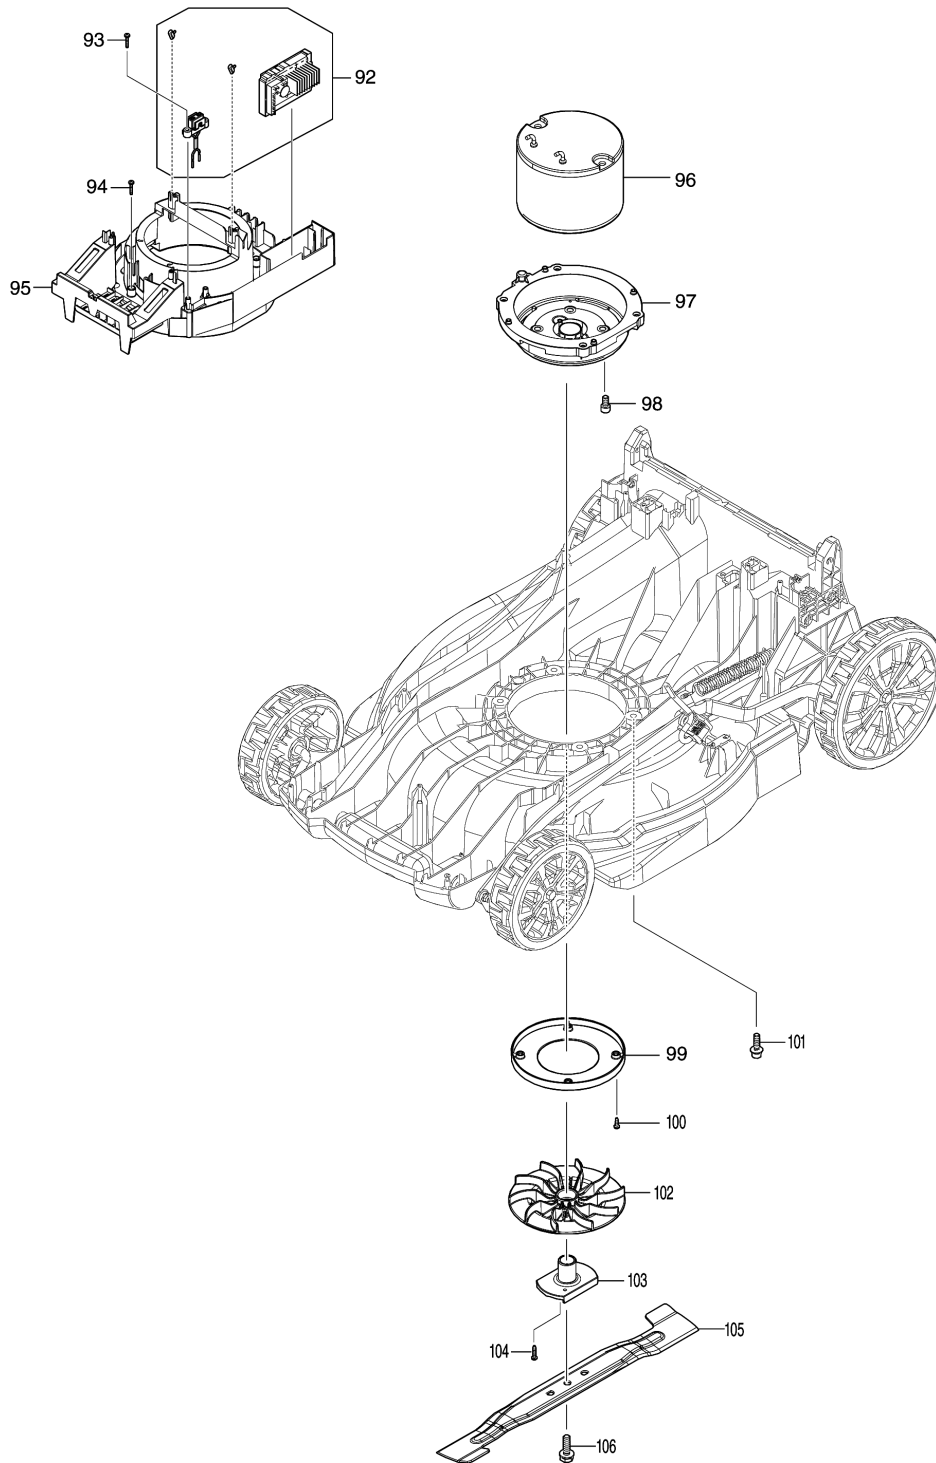

Model No.DLM481 480MM CORDLESS LAWN MOWER