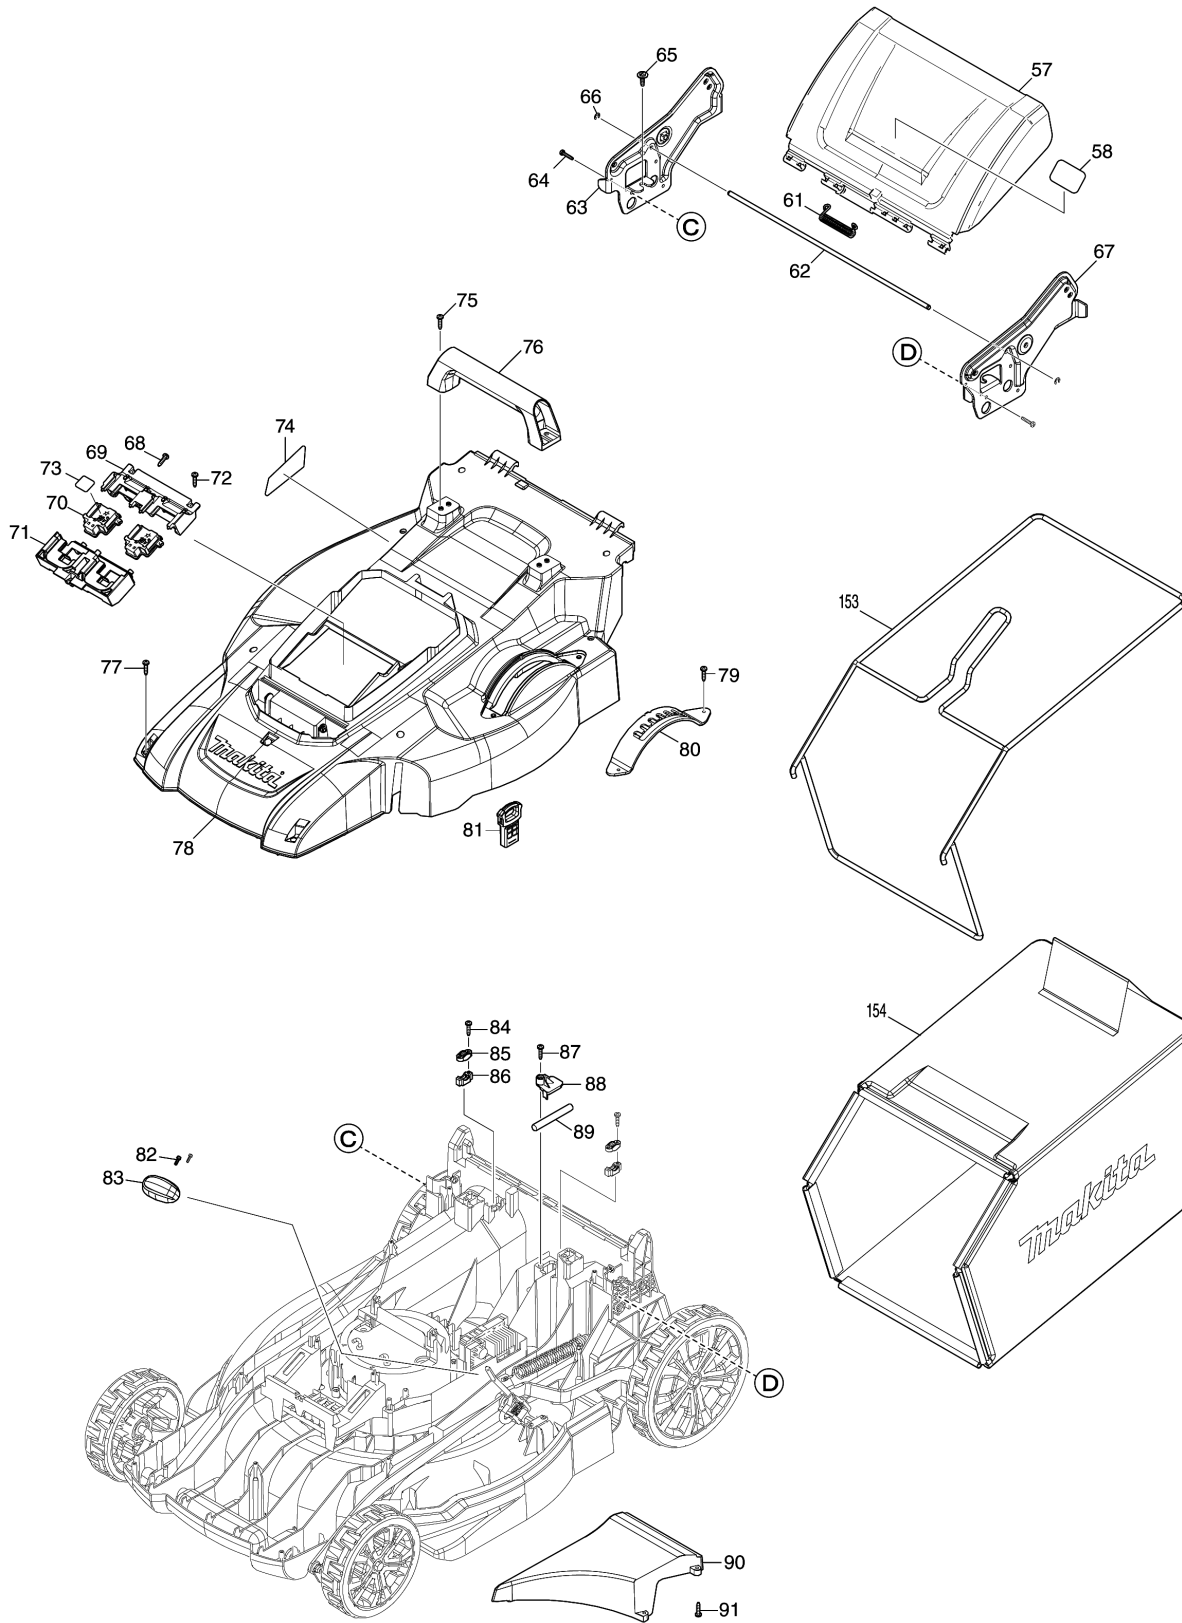

Model No.DLM481 480MM CORDLESS LAWN MOWER