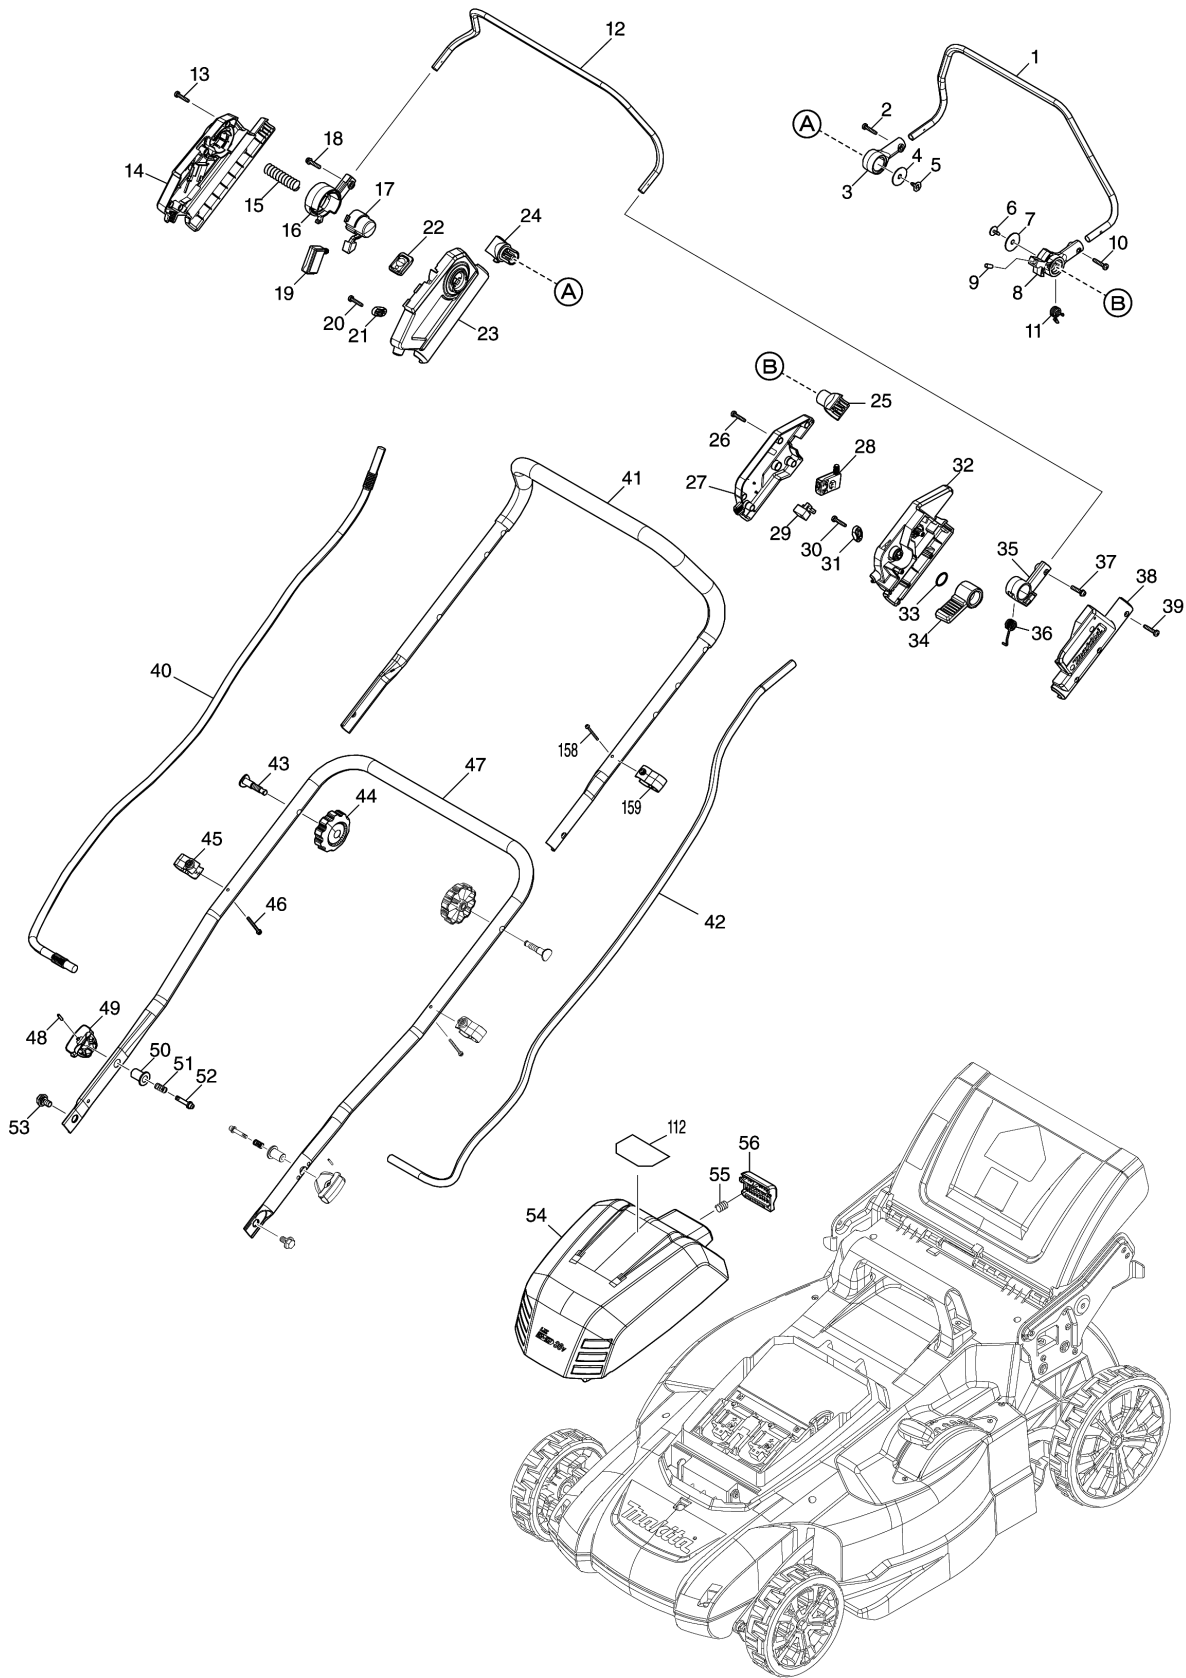

Model No.DLM481 480MM CORDLESS LAWN MOWER