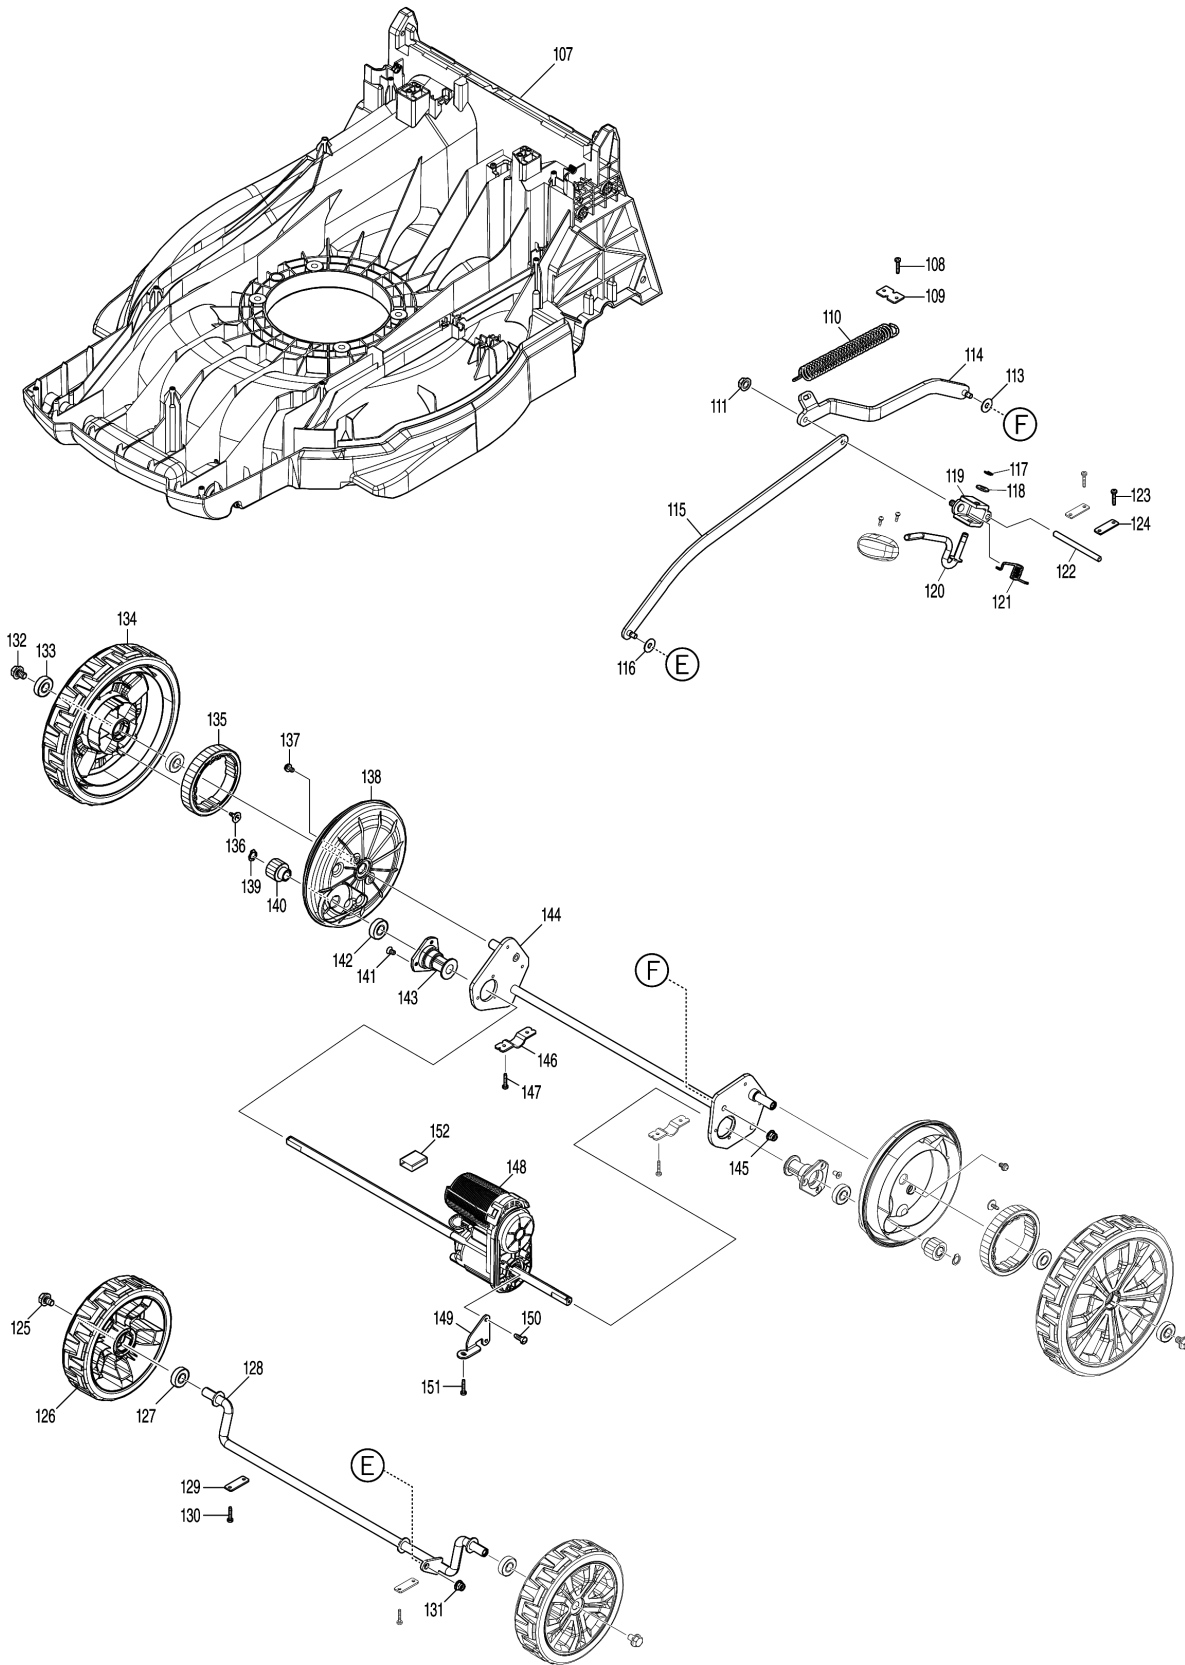

Model No.DLM481 480MM CORDLESS LAWN MOWER